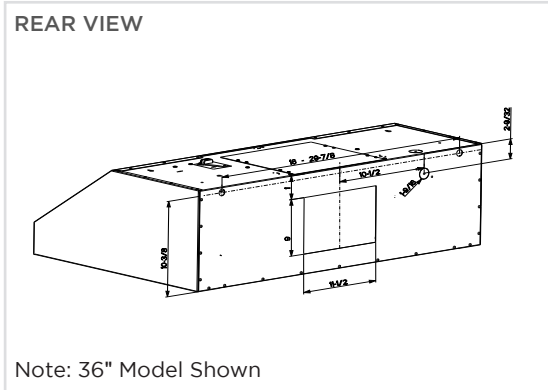

DIMENSIONAL DRAWINGS

Rev12 323

800 Aviation Parkway, Smyrna, TN 37167 (508) 358-5353 | www.faberonline.com