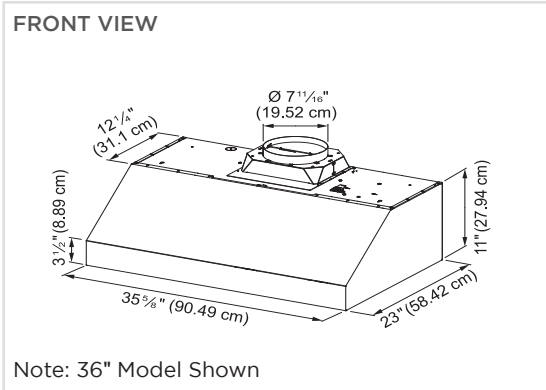

DIMENSIONAL DRAWINGS

Rev12 323

800 Aviation Parkway, Smyrna, TN 37167 (508) 358-5353 | www.faberonline.com