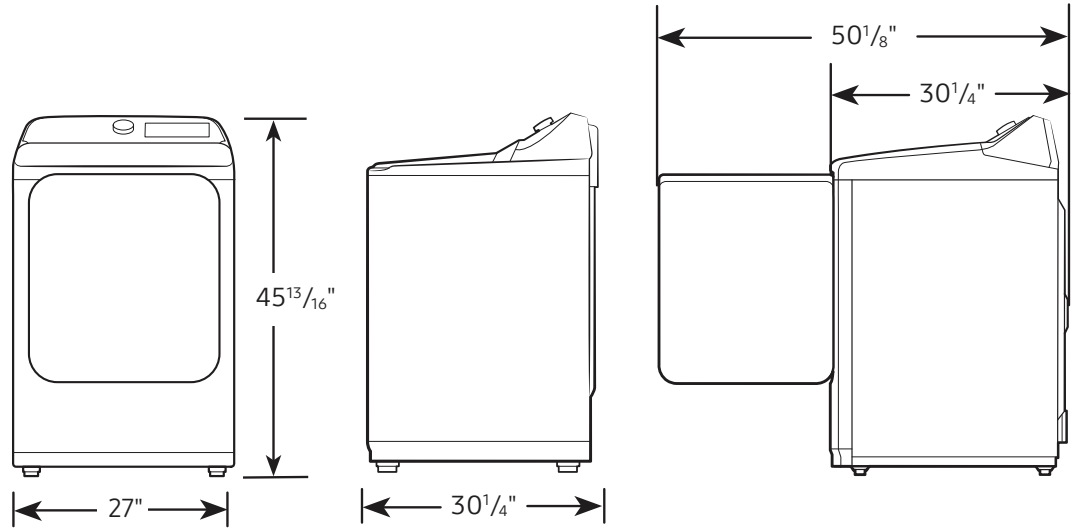

Dimensions: 27" x 45¹³/₁₆" x 30¹/₄"
Weight: 119.0 lbs

Shipping Dimensions & Weight (WxHxD)

Dimensions: 29⁹/₁₆" x 48⁵/₈" x 31³/₁₆"
Weight: 127.9 lbs

Gas Dryer	Model #	UPC Code
Ivory	DVG55CG7500E	887276764801
Electric Dryer		
Ivory	DVE55CG7500E	887276764795
Matching Washer		
Ivory	WA55CG7500AE	887276760391
Optional Accessories		
Vent Kit	DV-2A	887276146416
Gas to Propane Converter Kit	LPKIT-4	887276352787

DVG55CG7500E

SAMSUNG

7.4 cu. ft. Smart Gas Dryer with Steam Sanitize+

Dimensions

Required dimensions for installation:

Installation Specifications – Side-by-Side

If the washer and dryer are installed together or the dryer alone, the closet front must have two unobstructed air openings for a combined minimum total area of 72-inch². Your washer alone does not require a specific air opening.