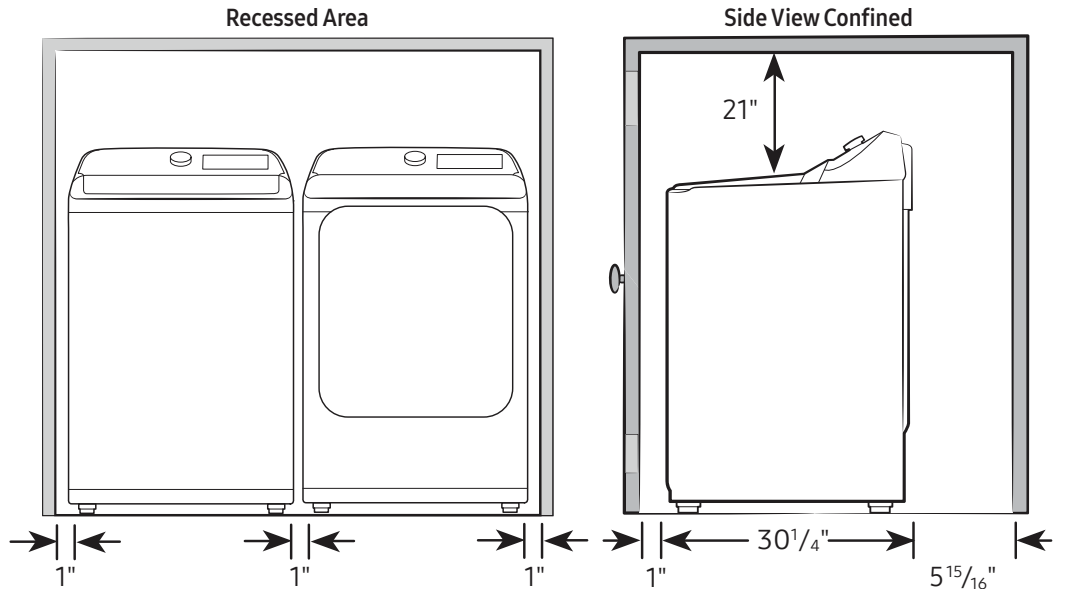

Dimensions: 27" x 45¹³/₁₆" x 30¹/₄"
Weight: 119.0 lbs

Shipping Dimensions & Weight (WxHxD)

Dimensions: 29⁹/₁₆" x 48⁵/₈" x 31³/₁₆"
Weight: 127.9 lbs

Gas Dryer	Model #	UPC Code
Ivory	DVG55CG7500E	887276764801
Electric Dryer		
Ivory	DVE55CG7500E	887276764795
Matching Washer		
Ivory	WA55CG7500AE	887276760391
Optional Accessories		
Vent Kit	DV-2A	887276146416
Gas to Propane Converter Kit	LPKIT-4	887276352787

DVG55CG7500E

SAMSUNG

7.4 cu. ft. Smart Gas Dryer with Steam Sanitize+

Dimensions

Required dimensions for installation:

Installation Specifications – Side-by-Side

If the washer and dryer are installed together or the dryer alone, the closet front must have two unobstructed air openings for a combined minimum total area of 72-inch². Your washer alone does not require a specific air opening.

Alcove or closet installation

Minimum clearance for closet and alcove installations:

Connection Dimensions

Back and Side View of Gas Dryer

LEGEND:

- Cold Water Connection
- Gas Connection

Actual color may vary. Design, specifications, and color availability are subject to change without notice. Non-metric weights and measurements are approximate.