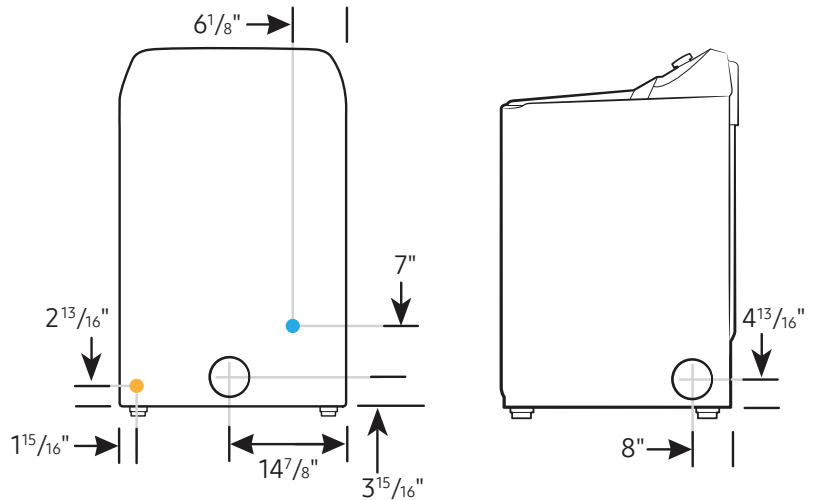

DVG55CG7500E

SAMSUNG

7.4 cu. ft. Smart Gas Dryer with Steam Sanitize+

Dimensions

Required dimensions for installation:

Installation Specifications – Side-by-Side

If the washer and dryer are installed together or the dryer alone, the closet front must have two unobstructed air openings for a combined minimum total area of 72-inch². Your washer alone does not require a specific air opening.

Alcove or closet installation

Minimum clearance for closet and alcove installations:

Connection Dimensions

Back and Side View of Gas Dryer

LEGEND:

- Cold Water Connection
- Gas Connection

Actual color may vary. Design, specifications, and color availability are subject to change without notice. Non-metric weights and measurements are approximate.