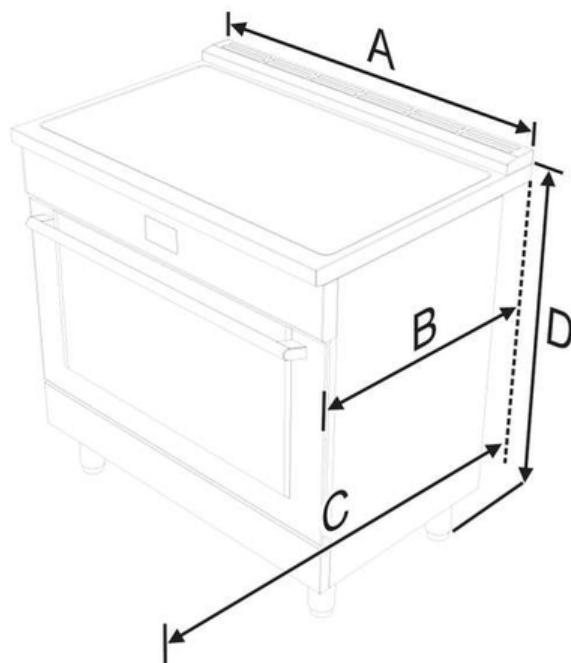

CANADA • 5855 Terry Fox Way • Mississauga, ON L5V 3E4 • 1-800-265-8352 • [electroluxappliances.ca](http://electroluxappliances.ca)

36" Induction Freestanding Range

ECFI3668AS

Version : 01/21

<b>E</b>	914 mm	36"
<b>F</b>	603 mm	23" 3/4
<b>G</b>	178 mm	7"
<b>H</b>	min. 914 mm	min. 36"
<b>I</b>	min. 457 mm	min. 18"
<b>K</b>	max. 330 mm	max. 13"

<b>A</b>	912.4 mm	35 15/16"
<b>B</b>	min: 627 mm max: 631 mm	min: 24 11/16" max: 24 13/16"
<b>C</b>	1116 mm	43 15/16"
<b>D</b>	min: 903 mm max: 929 mm	min: 35 9/16" max: 36 9/16"

High standards of quality at Electrolux Home Products, Inc. mean we are constantly working to improve our products. We reserve the right to change specifications or discontinue models without notice.