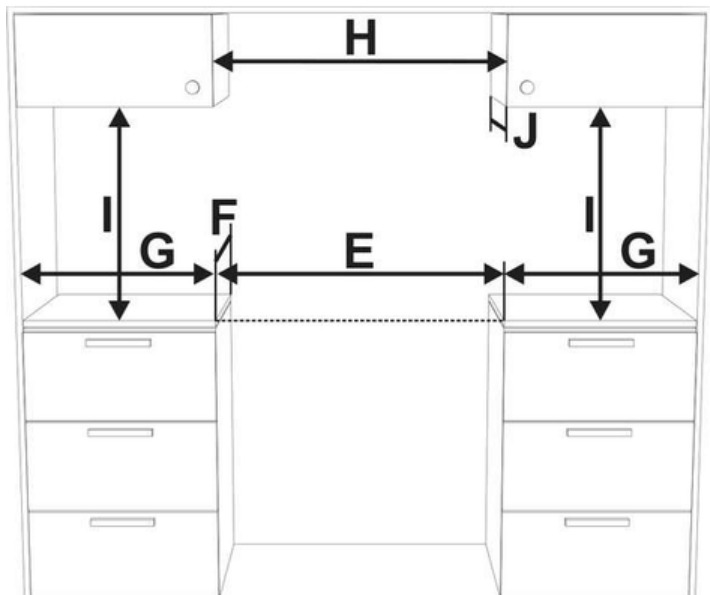

### Dimensions and Volume

Minimum Height	35.563"
Maximum Height	36.563"
Width	35.938"
Depth	24.813"
Depth With Door 90° Open	43.938"
Oven Interior Height	14 1/2"
Oven Interior Width	28 1/4"
Oven Interior Depth	16 1/2"
Oven Capacity	4.4 Cu. Ft.

CANADA • 5855 Terry Fox Way • Mississauga, ON L5V 3E4 • 1-800-265-8352 • [electroluxappliances.ca](http://electroluxappliances.ca)

36" Induction Freestanding Range

ECFI3668AS

Version : 01/21

<b>E</b>	914 mm	36"
<b>F</b>	603 mm	23" 3/4
<b>G</b>	178 mm	7"
<b>H</b>	min. 914 mm	min. 36"
<b>I</b>	min. 457 mm	min. 18"
<b>K</b>	max. 330 mm	max. 13"

<b>A</b>	912.4 mm	35 15/16"
<b>B</b>	min: 627 mm max: 631 mm	min: 24 11/16" max: 24 13/16"
<b>C</b>	1116 mm	43 15/16"
<b>D</b>	min: 903 mm max: 929 mm	min: 35 9/16" max: 36 9/16"

High standards of quality at Electrolux Home Products, Inc. mean we are constantly working to improve our products. We reserve the right to change specifications or discontinue models without notice.