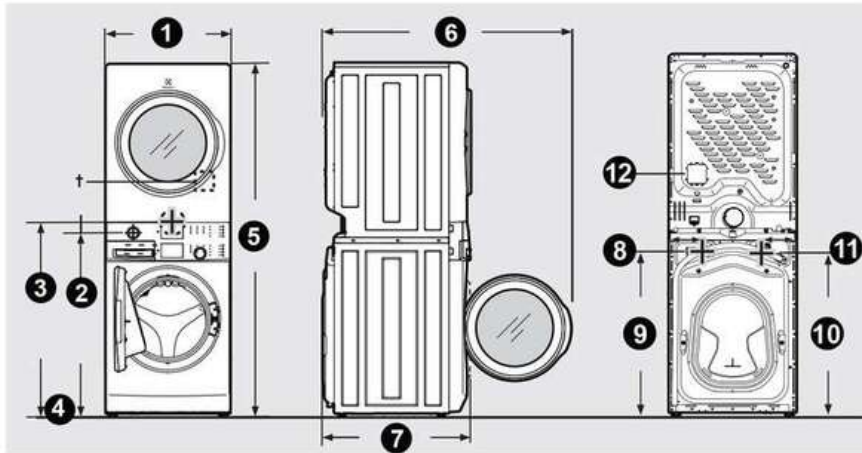

Installation Diagram

Laundry Center Dimensions

¹ Dryer electrical supply on rear of unit.

NOTE

- Allow minimum 36" of depth space for proper installation with 90° quick turn elbow for venting.
- Connection of water inlet hose on steam laundry center adds 3/4 in. (2 cm) to installation depth.
- Power supply cord length on washer approximately 60 inches (152.5 cm).
- Drain hose length on washer approximately 59 inches (150 cm).
- Power supply cord length on gas laundry center or electric Canadian laundry center approximately 60 inches (152.5 cm).

Laundry Center Dimensions	
1. Unit width	27" (69 cm)
2. Height to gas supply pipe on rear of gas unit	39.7" (101 cm)
3. Centerline height for rear vent	41.8" (106 cm)
4. Floor line	--
5. Unit height	76.3" (194 cm)
6. Door clearance	53.9" (137 cm)
7. Unit depth	31.9" (81 cm)
8. Width distance to water connections	7.8" (20 cm)
9. Height to water connections	35.7" (91 cm)
10. Height to washer power connections	35.5" (91 cm)
11. Width distance to washer power connections	7.1" (18 cm)
12. Height to dryer electrical supply	48" (122 cm)