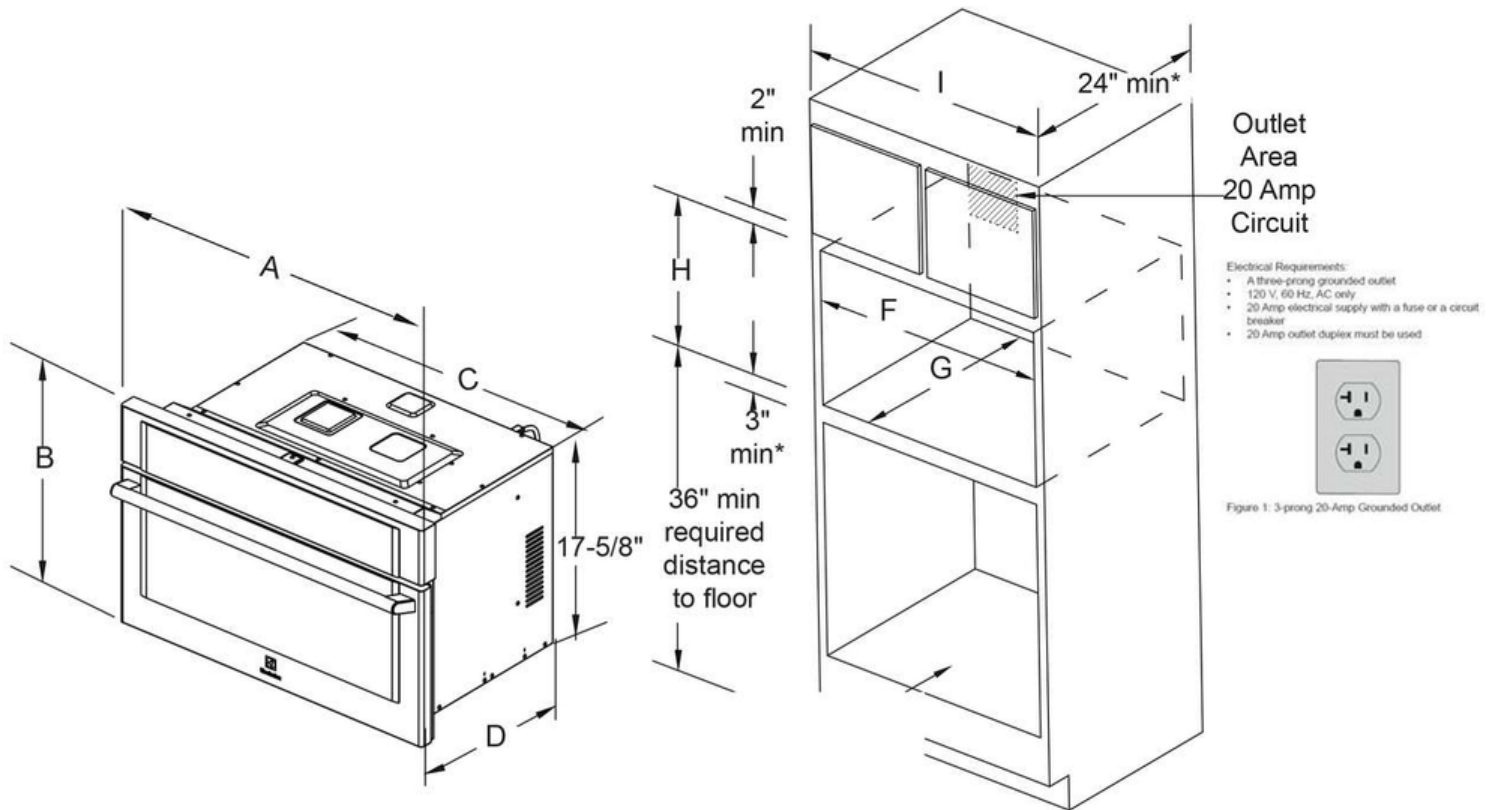

PRODUCT DIMENSIONS						
MODEL	A		B	C		D
Convection Microwave Oven	29-13/16		19	24-5/8		23
CUTOUT DIMENSIONS AND CABINET WIDTH						
MODEL	F		G	H		I
	Min.	Max.	Min	Min.	Max.	Min.
Convection Microwave Oven	28	28-3/8	23	17-3/4	18	30-1/8

All dimensions are in inches (cm).