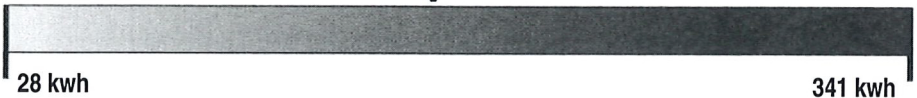

Canada

ENERG GUIDE

Energy consumption / Consommation énergétique
FRIGIDAIRE

175 kWh
per year / par année

This Model / Ce Modèle

**Uses least energy /
Consomme le moins
d'énergie**

Similar models
compared

Model number

Top Load/A chargement par le haut

Standard/Ordinaire

FLCG7522AW

**Uses most energy /
Consomme le plus
d'énergie**

Modèles similaires
comparés

Numéro du modèle

Removal of this label before first retail purchase is an offence (S.C. 1992, c. 36).
Enlever cette étiquette avant le premier achat au détail constitue une infraction (L.C. 1992, ch. 36).