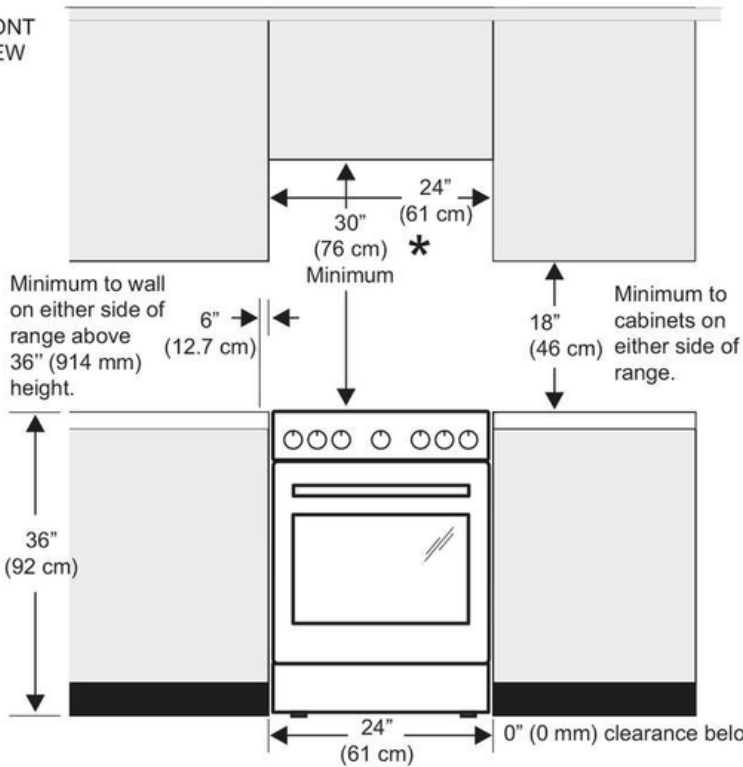

### Dimensions and Volume

Width	23 1/2"
Depth	23 5/8"
Depth With Door 90° Open	41 1/2"
Oven Interior Height	11 3/4"
Oven Interior Width	16.06"
Oven Interior Depth	16 3/8"
Minimum Height	35 7/8"
Maximum Height	36 7/8"
Oven Capacity	1.9 Cu. Ft.

### Display

Control Location	Front
------------------	-------

### Installation

Power Cord Included	Yes
LP Conversion Kit Included	Yes
Power Supply Connection Location	Bottom Left

## Installation Diagram

FRONT VIEW

SIDE VIEW