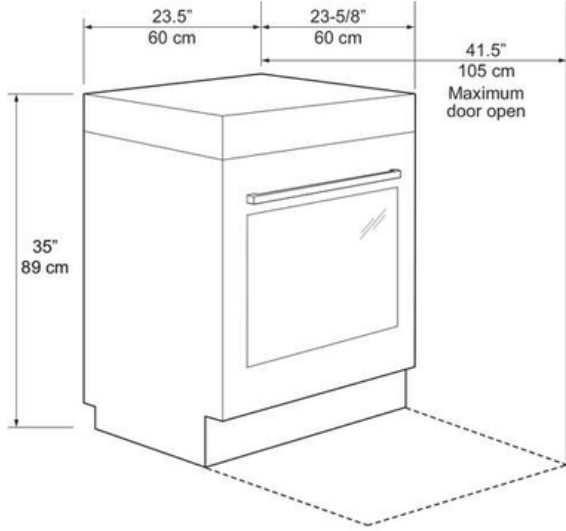

Installation Diagram