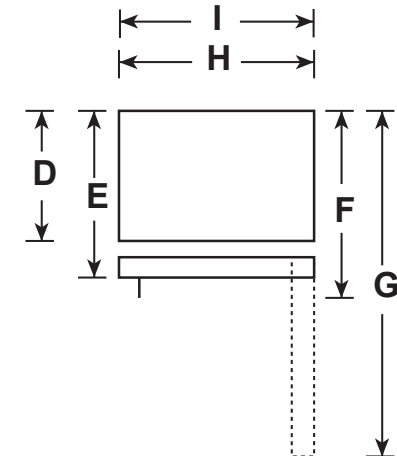

TOP VIEW

For answers to your Monogram, GE Café™, GE Profile™ or GE Appliances product questions, visit our website at geappliances.com or call GE Answer Center® Service, 800.626.2000.

Listed by
Underwriters
Laboratories

As an ENERGY STAR® partner, GE has determined that this product meets the ENERGY STAR guidelines for energy efficiency.