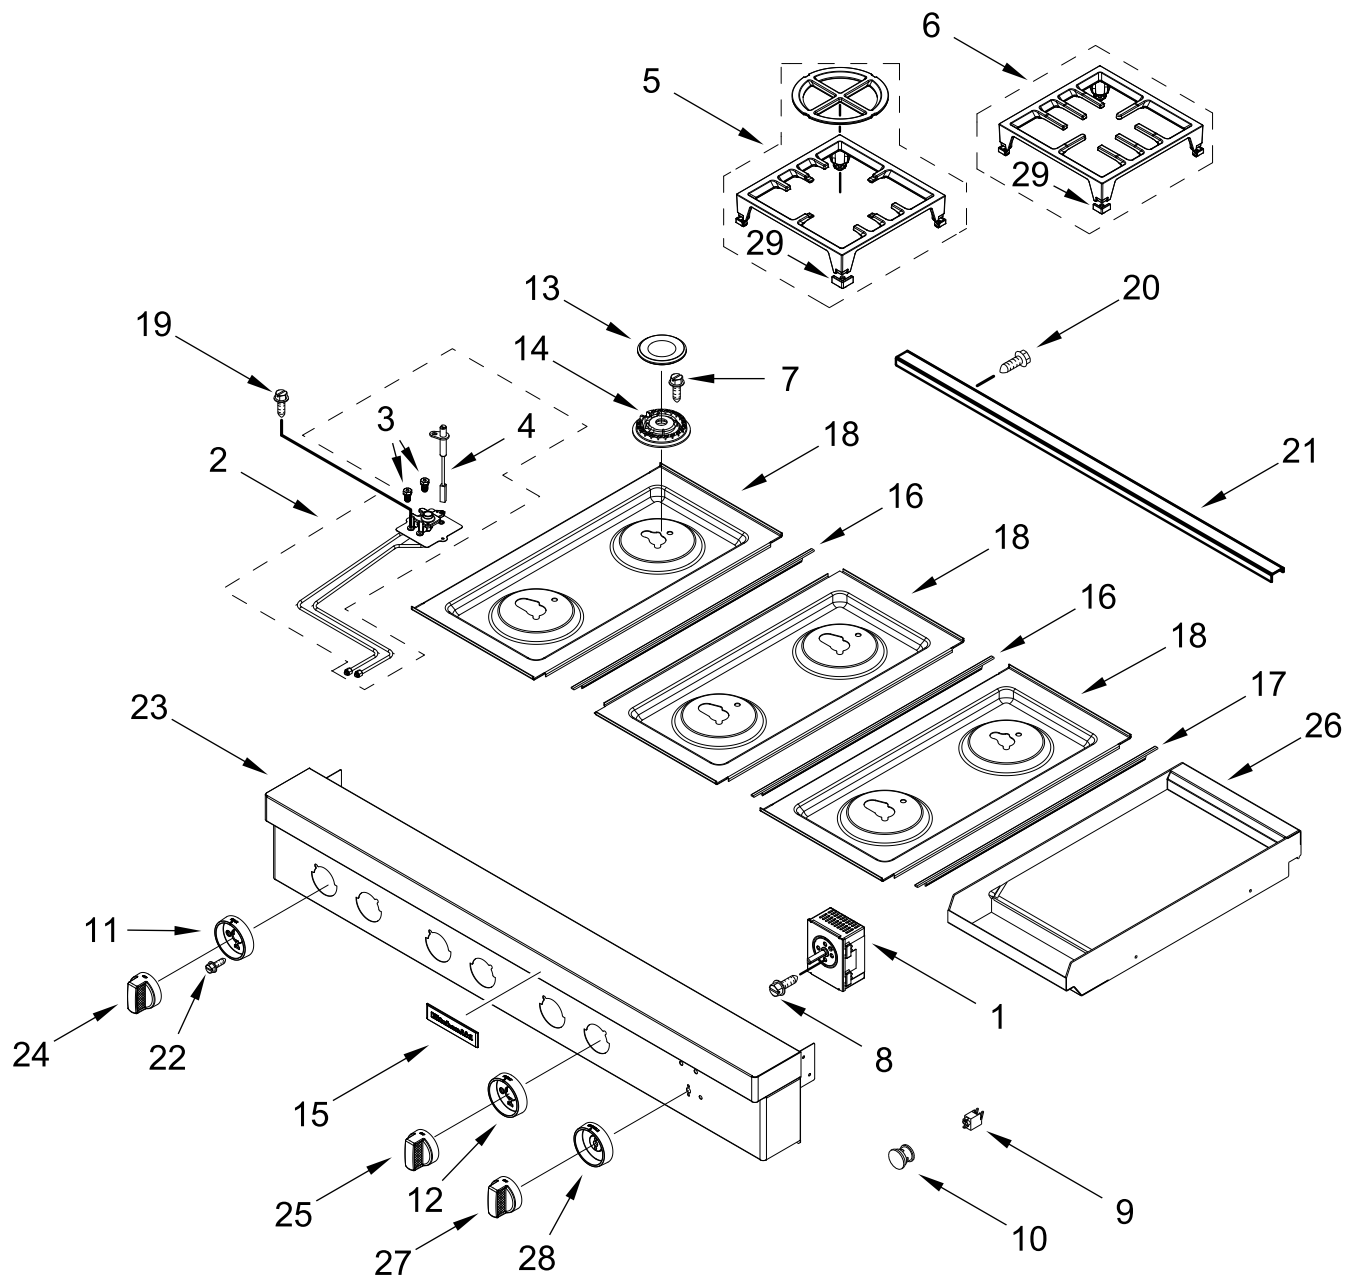

**KitchenAid®**

**48" 6 BURNER COMMERCIAL GAS COOKTOP  
Includes Griddle**

**MODELS:**

KCGC558JSS00 (Stainless)

# BURNER BOX AND GRIDDLE PARTS

<u>Illus. No.</u>	<u>Part No.</u>	<u>Description</u>	<u>Illus. No.</u>	<u>Part No.</u>	<u>Description</u>	<u>Illus. No.</u>	<u>Part No.</u>	<u>Description</u>
1		Literature Parts	5	W11121317	Module, Spark	16	W10891584	Sensor, Griddle
	W11179810	Guide, Use & Care	6	W10449140	Regulator, Pressure	17	W10891745	Assembly, Griddle Module
	W11179813	Instructions, Installation	7	W10276497	Tray, Griddle Drip	18	W10891698	Element, Griddle
	W11202393	Diagram, Wiring	8	W10892347	Tube, Manifold Supply (Left)	19	W11121383	Insulation, Griddle
	W11202295	Sheet, Tech		W10892445	Tube, Manifold Supply (Left Center)	20	W11330430	Tray, Griddle Insulation
2	W11183720	Assembly, Valve Manifold (Left Front and Left Rear)		W10892450	Tube, Manifold Supply (Right Center)	21	W11121384	Bracket, Griddle-RTD
	W11036612	Assembly, Valve Manifold (Left Center Front And Left Center Rear)	9	3196176	Screw	22	W11047751	Main Trim, Right FOLLOWING PARTS NOT ILLUSTRATED
	W10892994	Assembly, Valve Manifold (Right Center Front And Right Center Rear)	10	3196160	Screw		W11200329	Harness, Cooktop
			11	8285790	Bracket, Mounting Orifice		W10903727	Harness, Griddle
			12		Assembly, Burner Box (Not Serviced)		W11038934	Harness, Jumper
			13		Box, Burner (Not Serviced)		W10624584	Cord, Power
3	W10903728	Switch, Harness	14	7101P426-60	Screw		W11238042	Kit, LP Conversion
4	W11121199	Bracket, Manifold	15	W11047749	Main Trim, Left			

# COOKTOP, BURNER, AND GRIDDLE PARTS