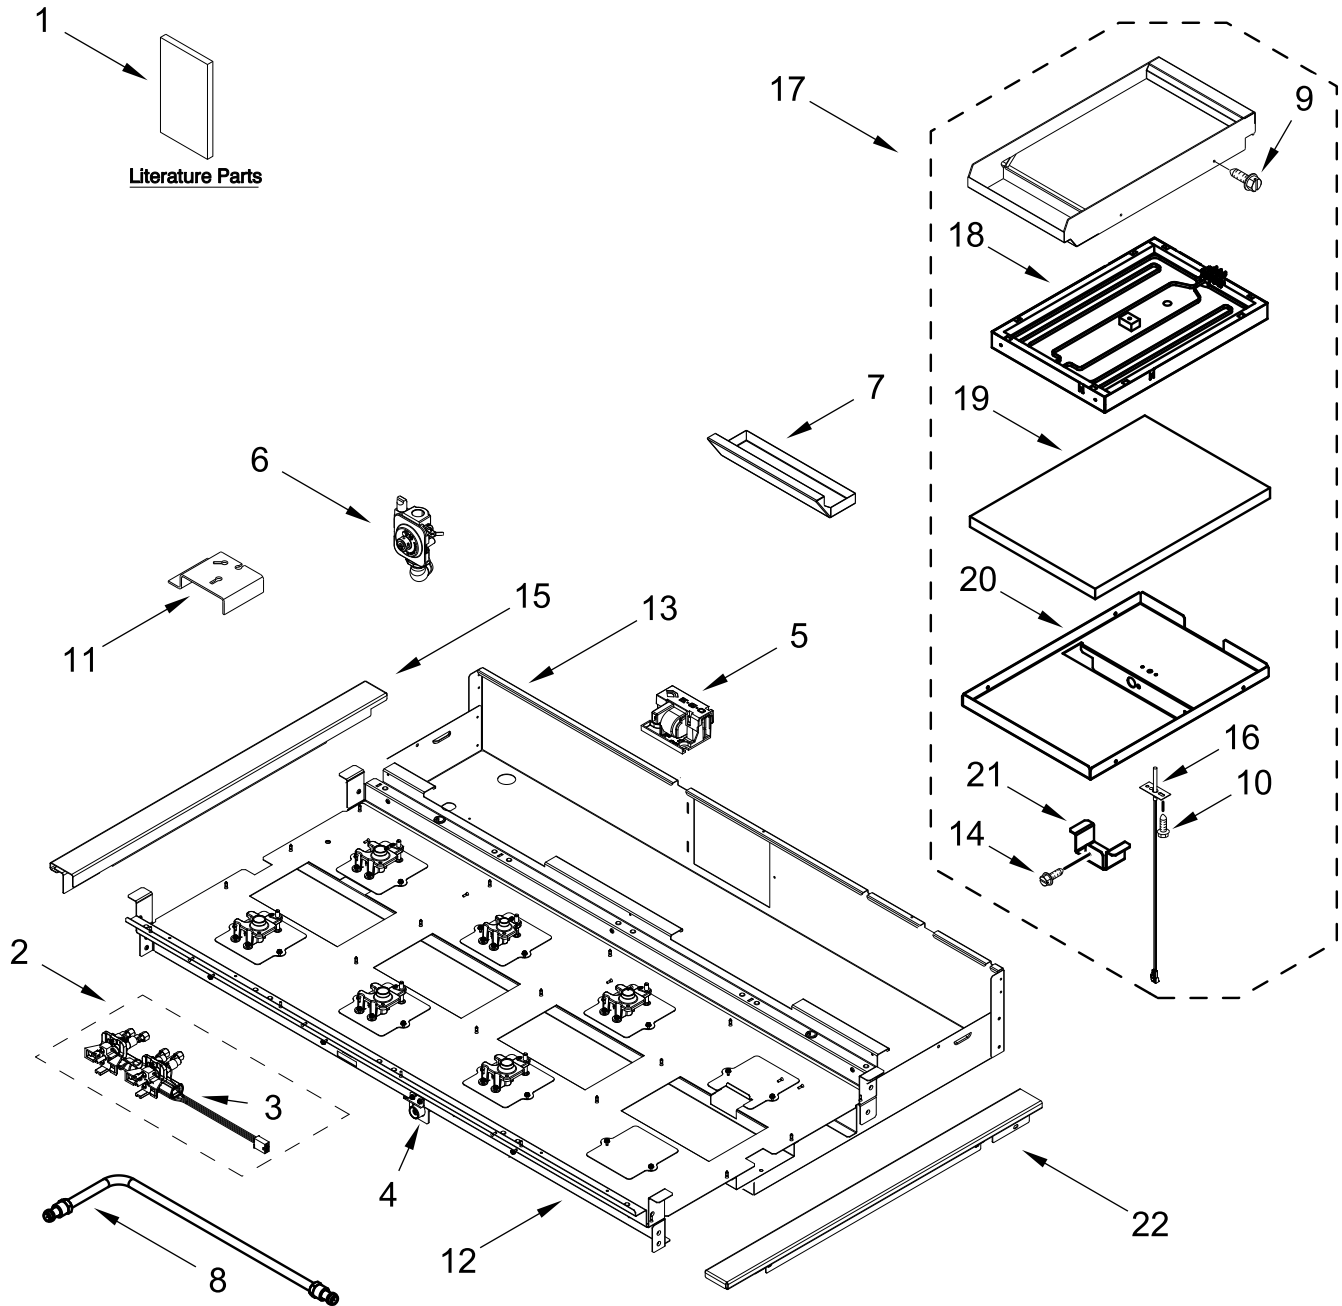

**KitchenAid®**

**48" 6 BURNER COMMERCIAL GAS COOKTOP  
Includes Griddle**

**MODELS:**

KCGC558JSS00 (Stainless)

# BURNER BOX AND GRIDDLE PARTS

<u>Illus. No.</u>	<u>Part No.</u>	<u>Description</u>	<u>Illus. No.</u>	<u>Part No.</u>	<u>Description</u>	<u>Illus. No.</u>	<u>Part No.</u>	<u>Description</u>
1		Literature Parts	5	W11121317	Module, Spark	16	W10891584	Sensor, Griddle
	W11179810	Guide, Use & Care	6	W10449140	Regulator, Pressure	17	W10891745	Assembly, Griddle Module
	W11179813	Instructions, Installation	7	W10276497	Tray, Griddle Drip	18	W10891698	Element, Griddle
	W11202393	Diagram, Wiring	8	W10892347	Tube, Manifold Supply (Left)	19	W11121383	Insulation, Griddle
	W11202295	Sheet, Tech		W10892445	Tube, Manifold Supply (Left Center)	20	W11330430	Tray, Griddle Insulation
2	W11183720	Assembly, Valve Manifold (Left Front and Left Rear)		W10892450	Tube, Manifold Supply (Right Center)	21	W11121384	Bracket, Griddle-RTD
	W11036612	Assembly, Valve Manifold (Left Center Front And Left Center Rear)	9	3196176	Screw	22	W11047751	Main Trim, Right FOLLOWING PARTS NOT ILLUSTRATED
	W10892994	Assembly, Valve Manifold (Right Center Front And Right Center Rear)	10	3196160	Screw		W11200329	Harness, Cooktop
			11	8285790	Bracket, Mounting Orifice		W10903727	Harness, Griddle
			12		Assembly, Burner Box (Not Serviced)		W11038934	Harness, Jumper
			13		Box, Burner (Not Serviced)		W10624584	Cord, Power
3	W10903728	Switch, Harness	14	7101P426-60	Screw		W11238042	Kit, LP Conversion
4	W11121199	Bracket, Manifold	15	W11047749	Main Trim, Left			

# COOKTOP, BURNER, AND GRIDDLE PARTS