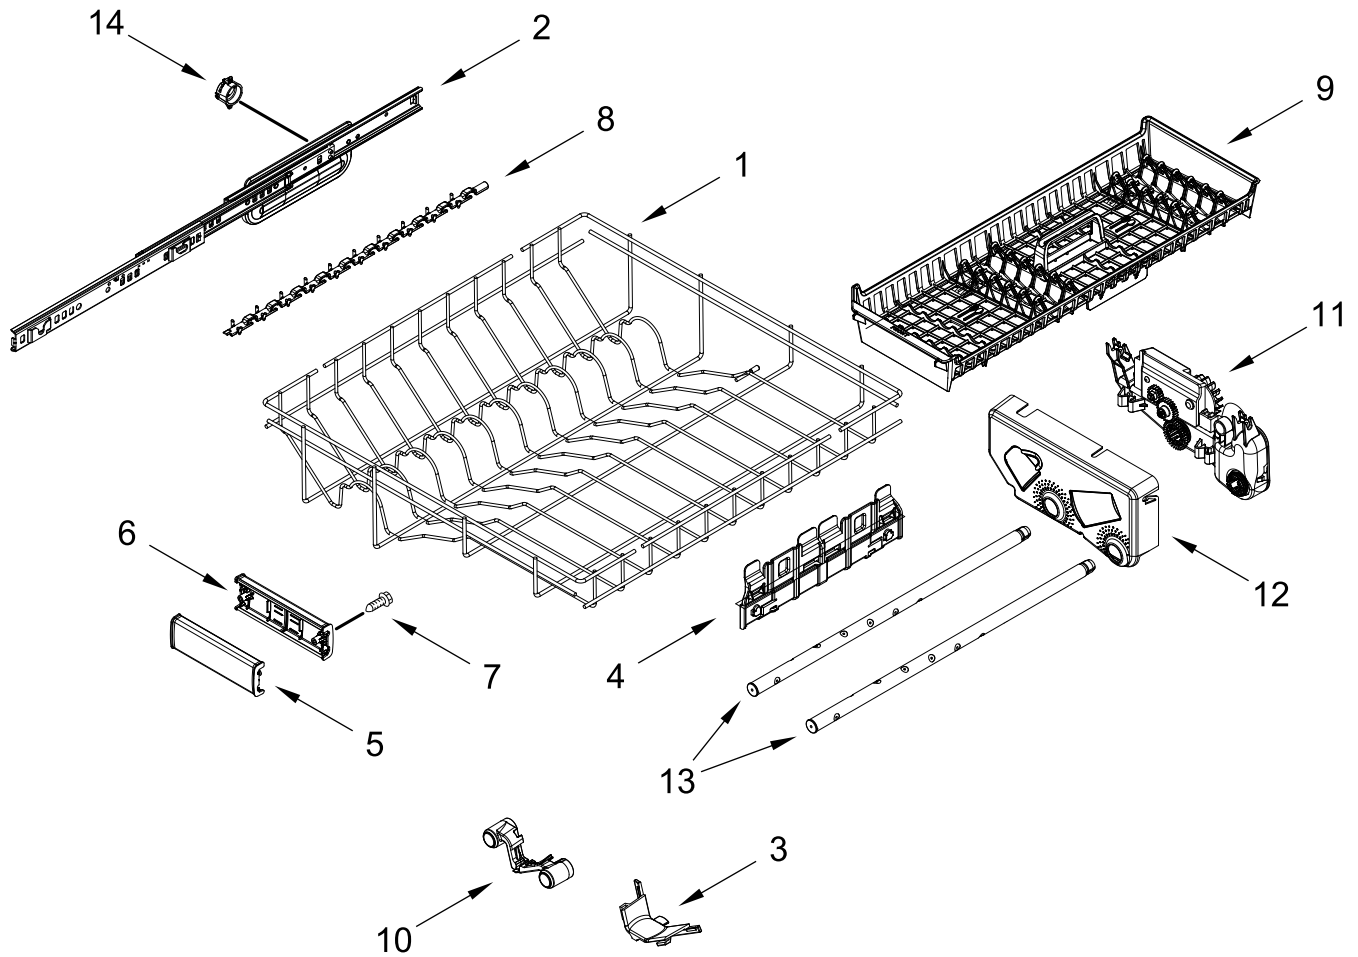

THIRD LEVEL RACK AND TRACK PARTS

THIRD LEVEL RACK AND TRACK PARTS

<u>Illus.</u> <u>No.</u>	<u>Part No.</u>	<u>Description</u>	<u>Illus.</u> <u>No.</u>	<u>Part No.</u>	<u>Description</u>	<u>Illus.</u> <u>No.</u>	<u>Part No.</u>	<u>Description</u>
1	W11127727	Rack, Third Level	5	W11392620	Handle, Dishrack Front	11	W10830523	Drive Box Assembly, Manifold
2		LED Lit Track Assembly	6	W11268681	Handle, Dishrack Rear	12	W11101860	Cover, Wash Tube
	W11047813	Left Hand	7	9741232	Screw	13	W10831864	Tube, Wash
	W11047815	Right Hand	8	W11202101	Cup Guard	14	W10920244	Nut, Tub
3	W11184071	Hanger, Tube	9	W11087823	Silverware Tray			
4	W11130709	Mount, Dishrack	10	W10830577	Bracket, Front Hanger