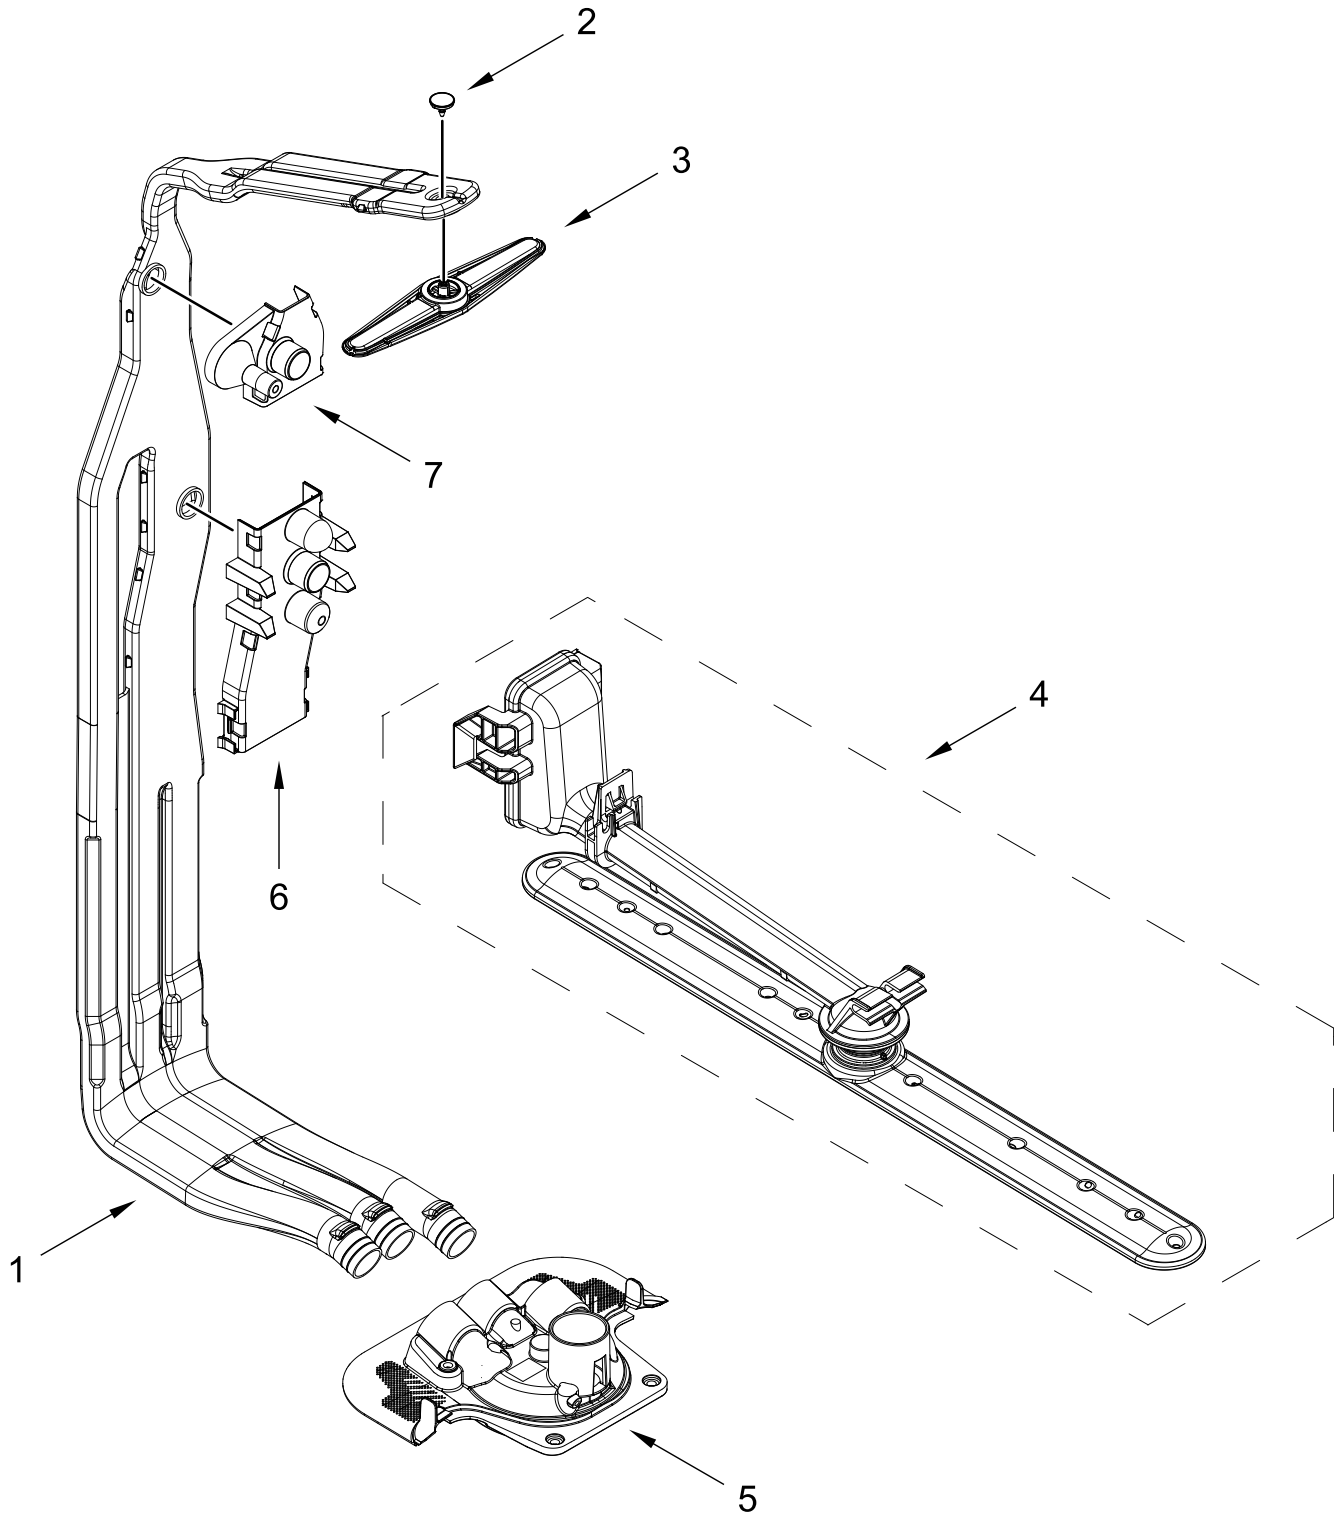

UPPER WASH AND RINSE PARTS

UPPER WASH AND RINSE PARTS

<u>Illus.</u> <u>No.</u>	<u>Part No.</u>	<u>Description</u>	<u>Illus.</u> <u>No.</u>	<u>Part No.</u>	<u>Description</u>	<u>Illus.</u> <u>No.</u>	<u>Part No.</u>	<u>Description</u>
1	W10872558	Feed Tube Assembly	4	W11174340	Upper Sprayarm Assembly	6	W10892836	Retainer, Docking (2nd Level)
2	W11039888	Retainer	5	W10903465	Cover, Diverter	7	W10892835	Retainer, Docking (3rd Level)
3	W11039869	Sprayarm, Third Level