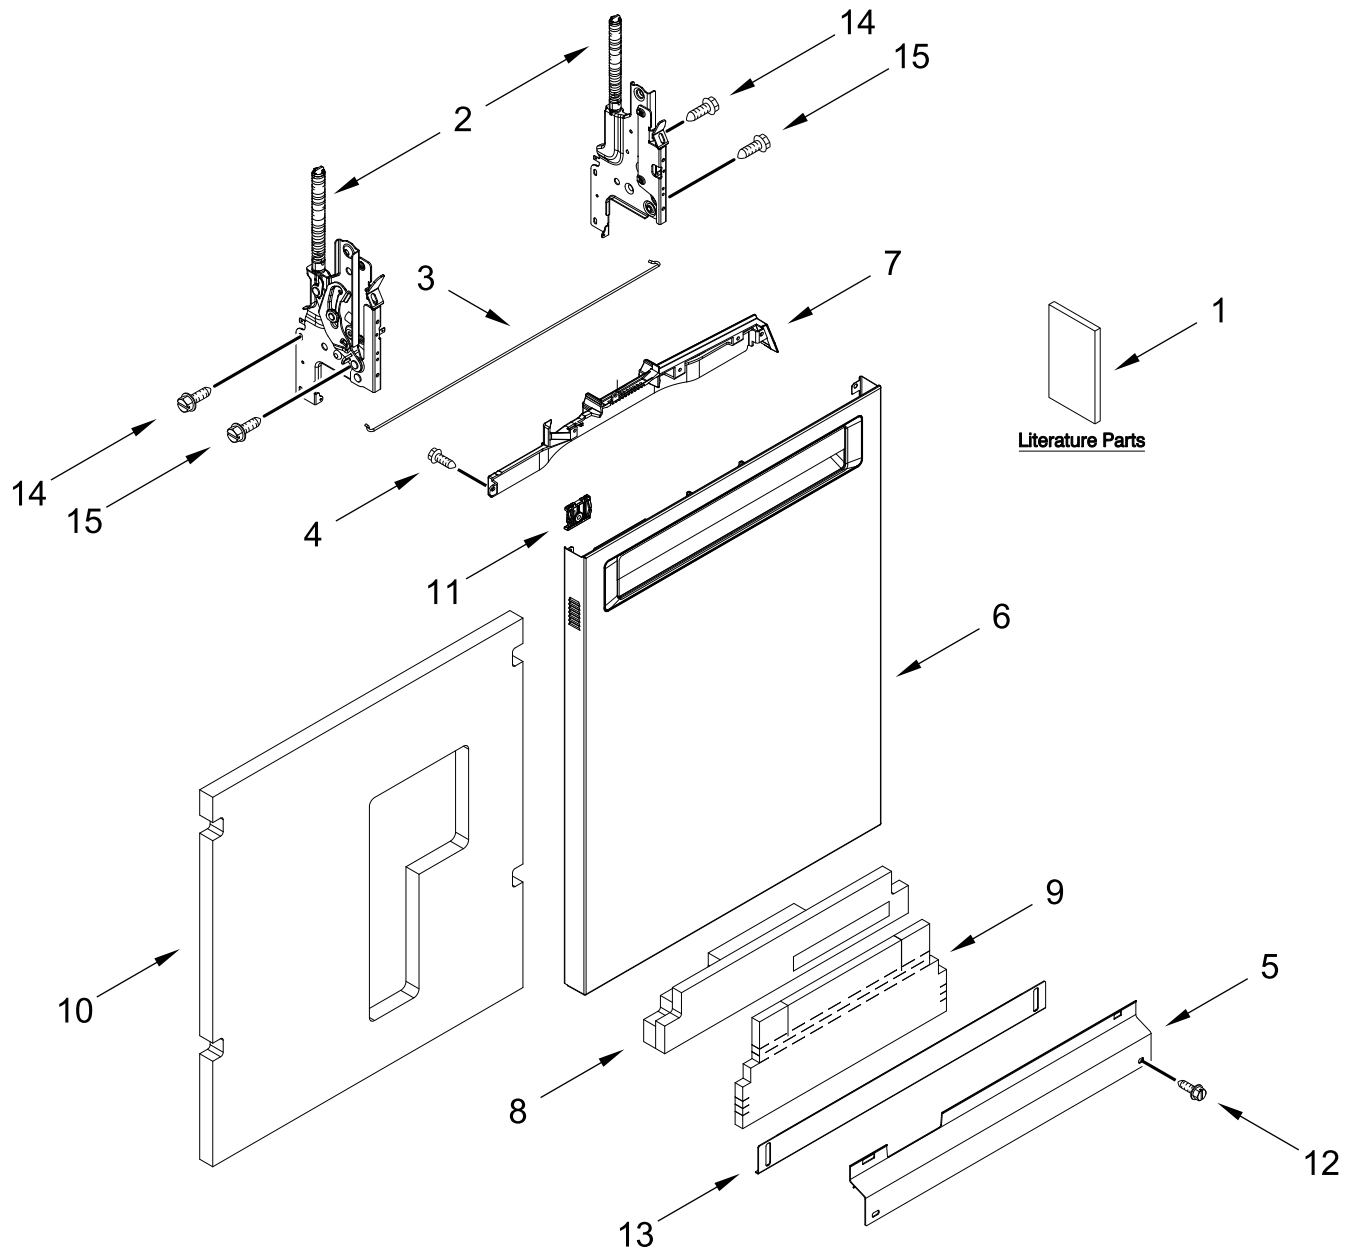

KitchenAid®

Dishwasher

MODELS:

KDPM704KPS3 (Stainless)

DOOR AND PANEL PARTS

DOOR AND PANEL PARTS

<u>Illus. No.</u>	<u>Part No.</u>	<u>Description</u>	<u>Illus. No.</u>	<u>Part No.</u>	<u>Description</u>	<u>Illus. No.</u>	<u>Part No.</u>	<u>Description</u>
1		Literature Parts	5		Access Panel	10	W10919859	Insulation, Front Panel
	W11323304	Owners Manual		W11108979	Black	11	W10692757	Barrel Nut, Front Panel
	W11650512	Energy Guide	6		Panel, Front (Includes Item 11)	12	W11438978	Screw, Black
	W11366142	Tech Sheet		W11233313	Stainless	13		Toe Panel
2		Arm, Hinge	7	W10858705	Cover, Handle Pocket		W11467733	Black
	W11662392	Left Hand	8	W10919858	Insulation, Multi-Layer	14	W11364953	Screw
	W11662370	Right Hand	9	W11038694	Insulation, Single Layer	15	3400000	Screw
3	W11377160	Cross Brace, Door						
4	W10273971	Screw						

CONTROL PANEL AND INNER DOOR PARTS

CONTROL PANEL AND INNER DOOR PARTS

<u>Illus. No.</u>	<u>Part No.</u>	<u>Description</u>	<u>Illus. No.</u>	<u>Part No.</u>	<u>Description</u>	<u>Illus. No.</u>	<u>Part No.</u>	<u>Description</u>
1		Console Assembly (Includes Insert)	8	3400071	Screw	16	W11088985	Hanger, Control
	W11496610	Black	9	W10348409	Screw	17	W11038720	Vent Assembly (Includes Fan)
2	W11336943	Jumper, Door	10	W11098822	Inner Door Assembly			(Also Order Gasket)
3	W10889948	Jumper, UI	11	W11563231	Seal, Door Bottom	18	W11038734	Duct, Vent
4	W10711884	Screw (Long)	12	W11649440	Wiring Harness, Main (Includes Thermostat & Fuse)	19	W11258418	Screw
5	W11091934	Latch Assembly (Includes Switch)	13	W11084867	Wiring Harness, Inner Door	20	W11397505	Fuse, In-line
6	W11524497	Control, Electronic	14	W11092649	Dispenser Assembly	21	W10348408	Screw
7	W11025634	Bezel, Vent (Also Order Gasket)	15	W11050927	Seal, Console/Door			