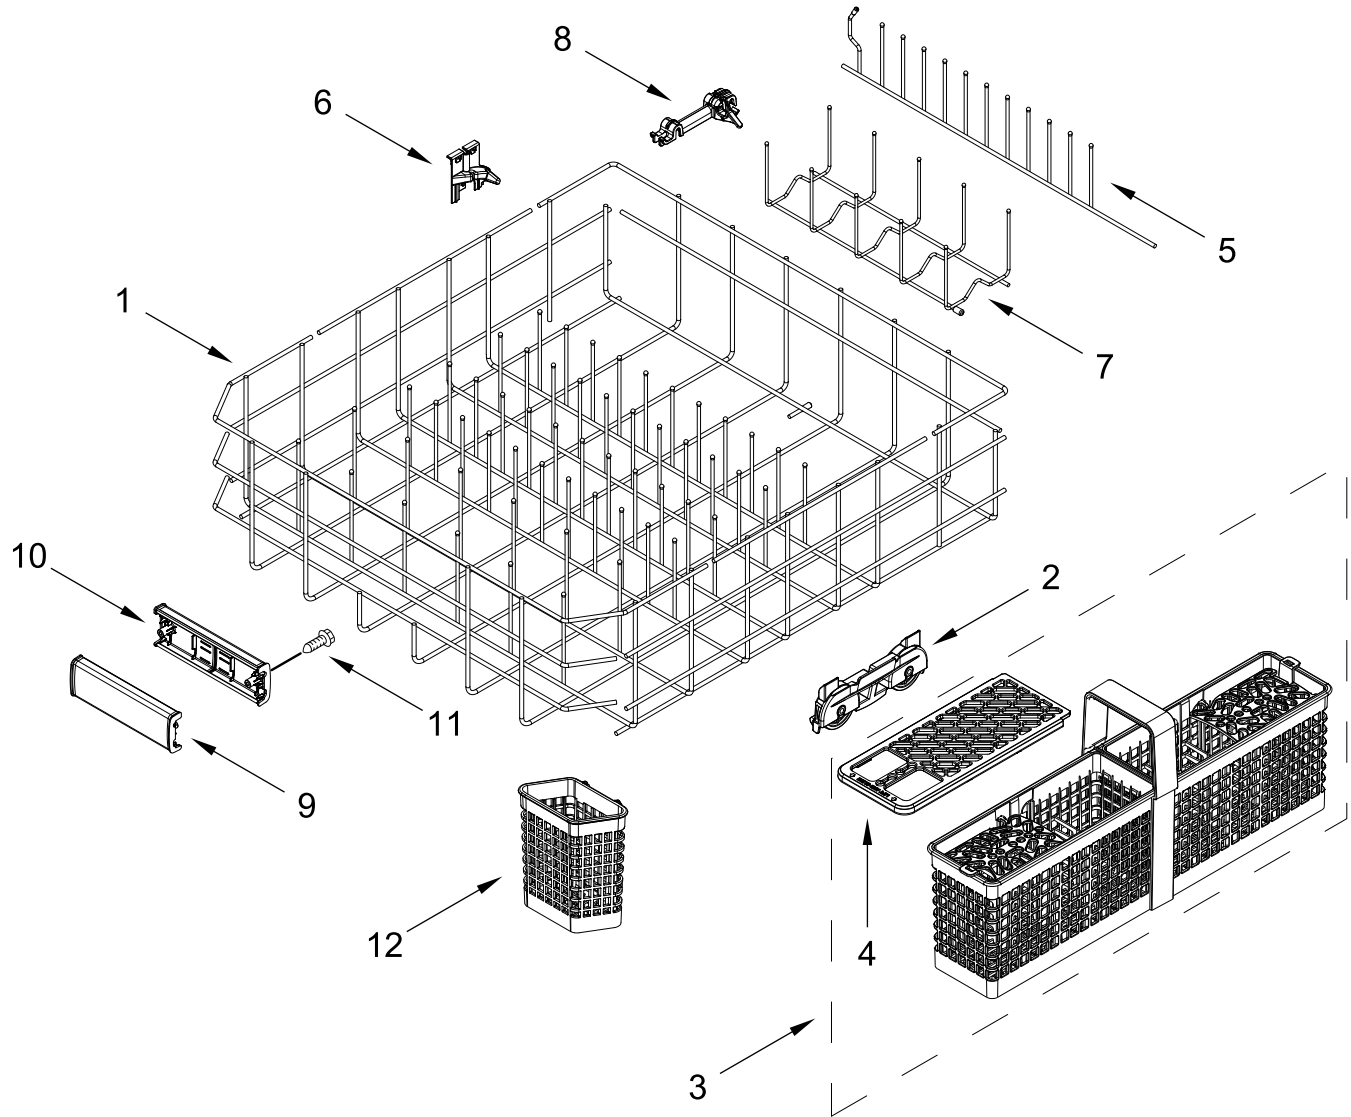

UPPER WASH AND RINSE PARTS

UPPER WASH AND RINSE PARTS

<u>Illus.</u> <u>No.</u>	<u>Part No.</u>	<u>Description</u>	<u>Illus.</u> <u>No.</u>	<u>Part No.</u>	<u>Description</u>	<u>Illus.</u> <u>No.</u>	<u>Part No.</u>	<u>Description</u>
1	W10872558	Feed Tube Assembly	4	W11174340	Upper Sprayarm Assembly	6	W10892836	Retainer, Docking (2nd Level)
2	W11039888	Retainer	5	W10903465	Cover, Diverter	7	W10892835	Retainer, Docking (3rd Level)
3	W11039869	Sprayarm, Third Level						

UPPER RACK AND TRACK PARTS

UPPER RACK AND TRACK PARTS

<u>Illus.</u> <u>No.</u>	<u>Part No.</u>	<u>Description</u>	<u>Illus.</u> <u>No.</u>	<u>Part No.</u>	<u>Description</u>	<u>Illus.</u> <u>No.</u>	<u>Part No.</u>	<u>Description</u>
1	W10847876	Dishrack, Upper	7		Track, Assembly	13	W11179755	Positioner
2	W11310287	Clip, Stemware		W11212732	Left Hand	14	W11170270	Screw
3	W11180178	Leveler, Adjuster Arm		W11212734	Right Hand			
4	W11180605	Clip, Adjuster Arm	8	W11268682	Handle, Dishrack Front			
5	W11267699	Button, Adjuster Arm	9	W11268681	Handle, Dishrack Rear			
6		Adjustment Assembly	10	9741232	Screw			
	W11268082	Left Hand	11	W11186528	Tine Row, Fold Down			
	W11268078	Right Hand	12	W11179753	Clip, Pivot			

LOWER RACK PARTS

LOWER RACK PARTS

<u>Illus.</u> <u>No.</u>	<u>Part No.</u>	<u>Description</u>	<u>Illus.</u> <u>No.</u>	<u>Part No.</u>	<u>Description</u>	<u>Illus.</u> <u>No.</u>	<u>Part No.</u>	<u>Description</u>
1	W11224324	Dishrack, Lower	5	W10056272	Tine Row, Fold Down	9	W11392620	Handle, Dishrack Front
2	W11133746	Wheel & Transport Assembly	6	W11268658	Retainer, Flex Row	10	W11268681	Handle, Dishrack Rear
3	W11291798	Silverware Basket Assembly	7	W11505859	Tine Row, Sliding	11	9741232	Screw
4	W11267718	Lid, Silverware Basket	8	W11409979	Retainer, Sliding Tine Row	12	W11267721	Utensil Basket