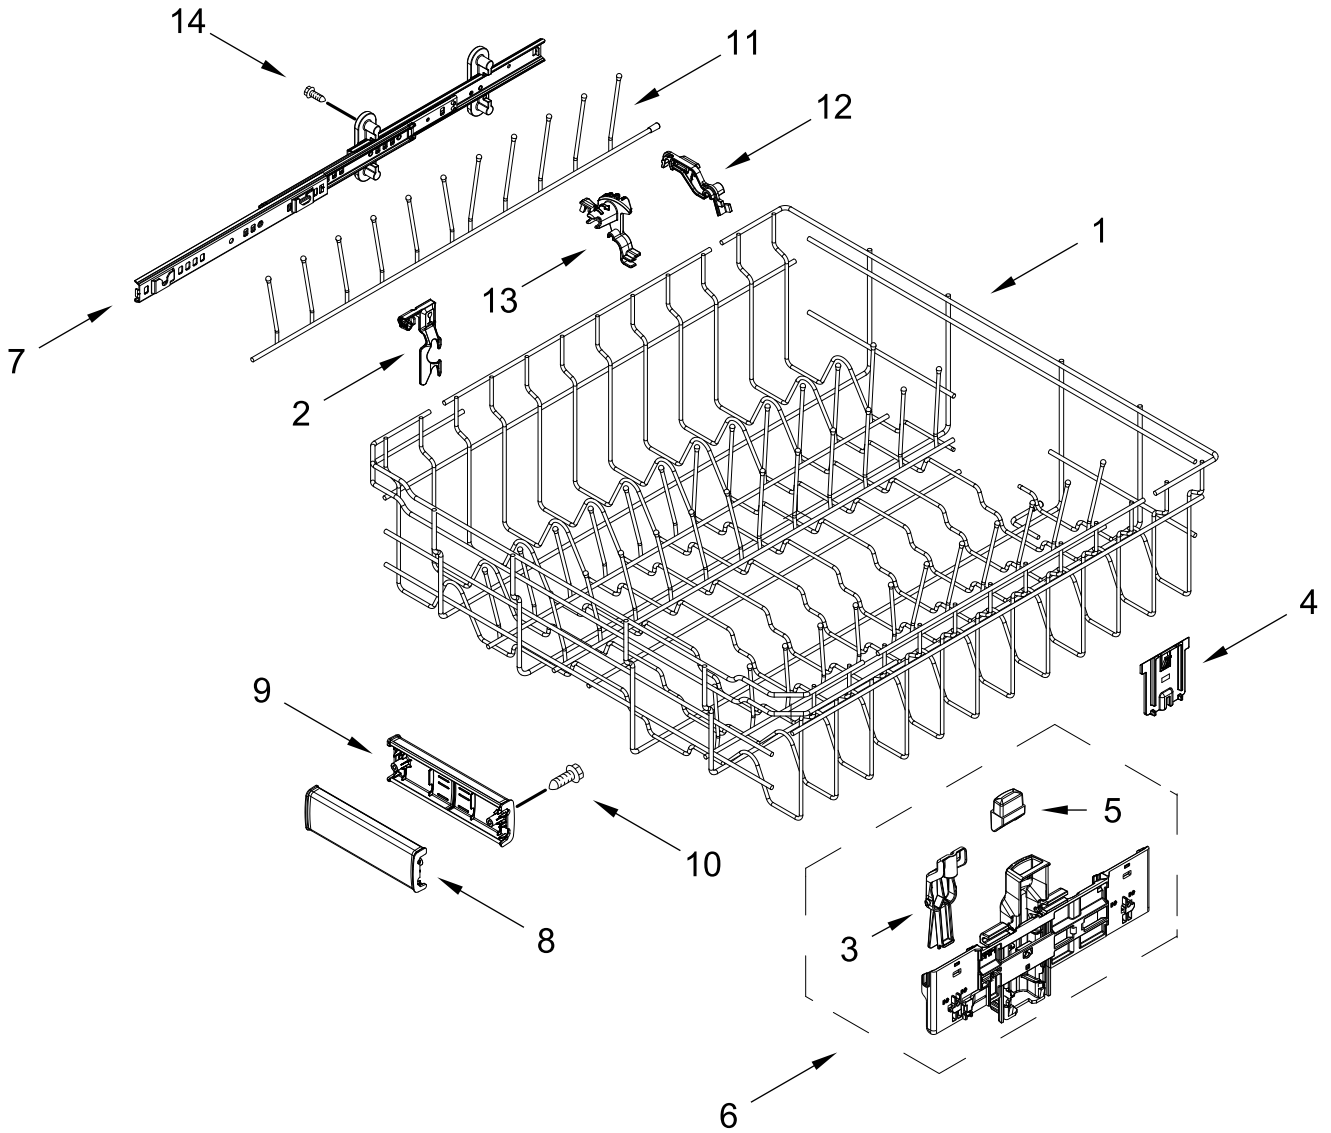

TUB AND FRAME PARTS

TUB AND FRAME PARTS

<u>Illus.</u> <u>No.</u>	<u>Part No.</u>	<u>Description</u>	<u>Illus.</u> <u>No.</u>	<u>Part No.</u>	<u>Description</u>	<u>Illus.</u> <u>No.</u>	<u>Part No.</u>	<u>Description</u>
1	W11120458	Tub Assembly (includes gasket)	13	W11036170	Float Switch	24	W11362501	Miscellaneous Parts Bag (Contains 2 Screws, 2 Clamps, & 2 Brackets)
2	W11226744	Base, Terminal Box	14	W11184083	Plug, Tub			
3	W11035860	Gasket, Tub	15	W11429970	Water Inlet Assembly	25	W11536143	Heater Element Assembly
4	W11429974	Nut, Water Inlet	16	W11455395	Leg, Leveling	26	3400892	Screw
5	W11090487	Strike, Latch	17	3378128	Washer, Pronged Cup			
6	W11296374	Screw	18	3400014	Screw, Grounding			
7	W11165091	Seal, Cabinet	19	W10277003	Screw			
8	W11025993	Drip Tray	20	W11226746	Cover, Terminal Box			
9	W11025986	Funnel, Overfill Protection	21		Side Support, Tub			
10	W11025988	Funnel Extension		W10920122	Left Hand			
11	8269145	Bracket, Undercounter		W10920120	Right Hand			
12	W11165093	Cover, Tub Corner	22	W11221921	Shield, Tub Sound			
			23	W11132441	Terminal Block			

UPPER RACK AND TRACK PARTS

UPPER RACK AND TRACK PARTS

<u>Illus.</u> <u>No.</u>	<u>Part No.</u>	<u>Description</u>	<u>Illus.</u> <u>No.</u>	<u>Part No.</u>	<u>Description</u>	<u>Illus.</u> <u>No.</u>	<u>Part No.</u>	<u>Description</u>
1	W10847876	Dishrack, Upper	7		Track, Assembly	13	W11179755	Positioner
2	W11310287	Clip, Stemware		W11212732	Left Hand	14	W11170270	Screw
3	W11180178	Leveler, Adjuster Arm		W11212734	Right Hand			
4	W11180605	Clip, Adjuster Arm	8	W11268682	Handle, Dishrack Front			
5	W11267699	Button, Adjuster Arm	9	W11268681	Handle, Dishrack Rear			
6		Adjustment Assembly	10	9741232	Screw			
	W11268082	Left Hand	11	W11186528	Tine Row, Fold Down			
	W11268078	Right Hand	12	W11179753	Clip, Pivot			