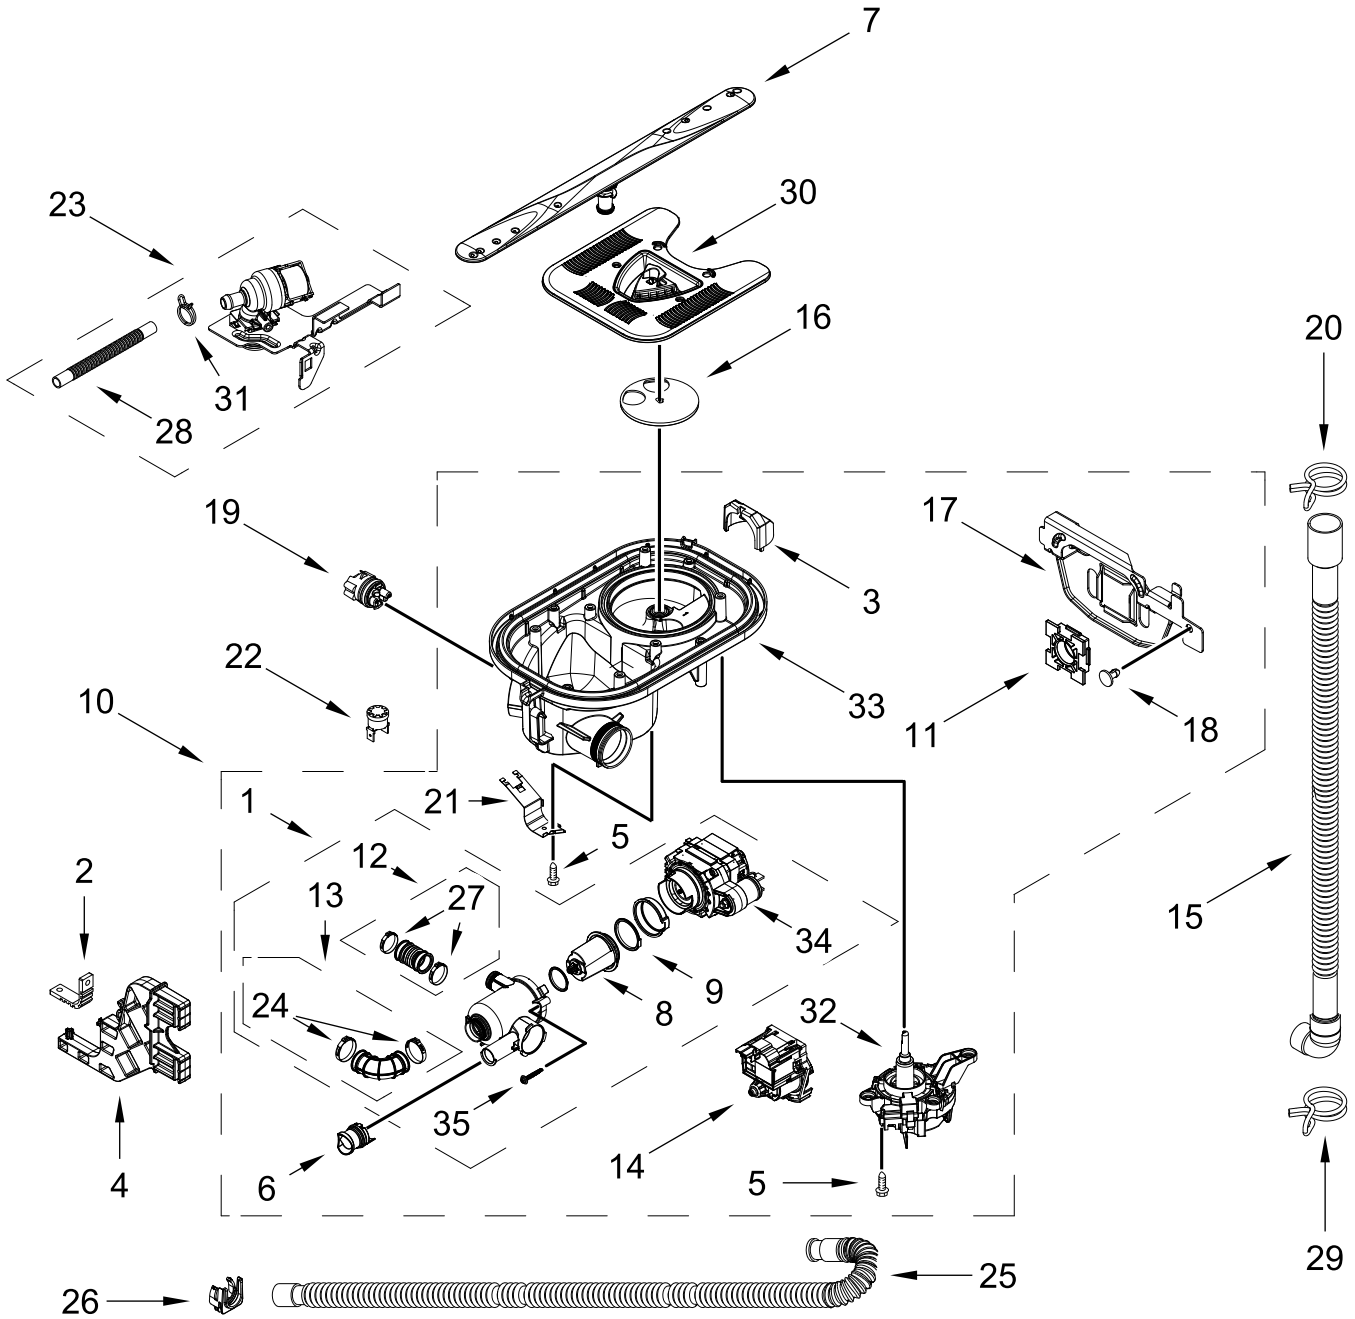

PUMP, WASHARM AND MOTOR PARTS

PUMP, WASHARM AND MOTOR PARTS

<u>Illus. No.</u>	<u>Part No.</u>	<u>Description</u>	<u>Illus. No.</u>	<u>Part No.</u>	<u>Description</u>	<u>Illus. No.</u>	<u>Part No.</u>	<u>Description</u>
1	W11122133	Pump Assembly	13	W10900387	Hose, Suction	24	W11122851	Clamp, Hose
2	W11294352	Isolator, Front Motor	14	W11035709	Motor, Drain	25	W11036161	Hose
3	W10891545	Diffuser, Inlet	15	W11131184	Hose, Drain	26	W11036143	Clip, Hose
4	W11294350	Hanger, Front Motor	16	W10903468	Disc, Diverter	27	W10466656	Clamp, Hose
5	9741232	Screw	17	W11025963	Bracket, Rear Motor	28	W11036287	Hose, Inlet
6	W10891547	Check Valve, Drain	18	W11418271	Fastener	29	W11236576	Clamp, Hose
7	W11048456	Wash Arm Assembly	19	W11126174	Indicator, Optical Wash	30	W11039864	Grate
8	W11108699	Filter Assembly	20	370445	Clamp, Hose	31	371505	Clamp, Hose
9	W10380239	Ring, Volute	21	W11163419	Bracket, Thermostat	32		Diverter Valve Motor (Not Serviced)
10	W11345228	Motor & Sump Assembly	22	W11193089	Thermostat (Included with Main Wiring Harness)	33	W11034556	Sump (includes Seal and Diverter)
11	W11036663	Isolator, Rear Motor	23	W11025970	Fill Valve Assembly	34	W10753070	Capacitor
12	W11250985	Hose, Pressure				35	W10467002	Screw