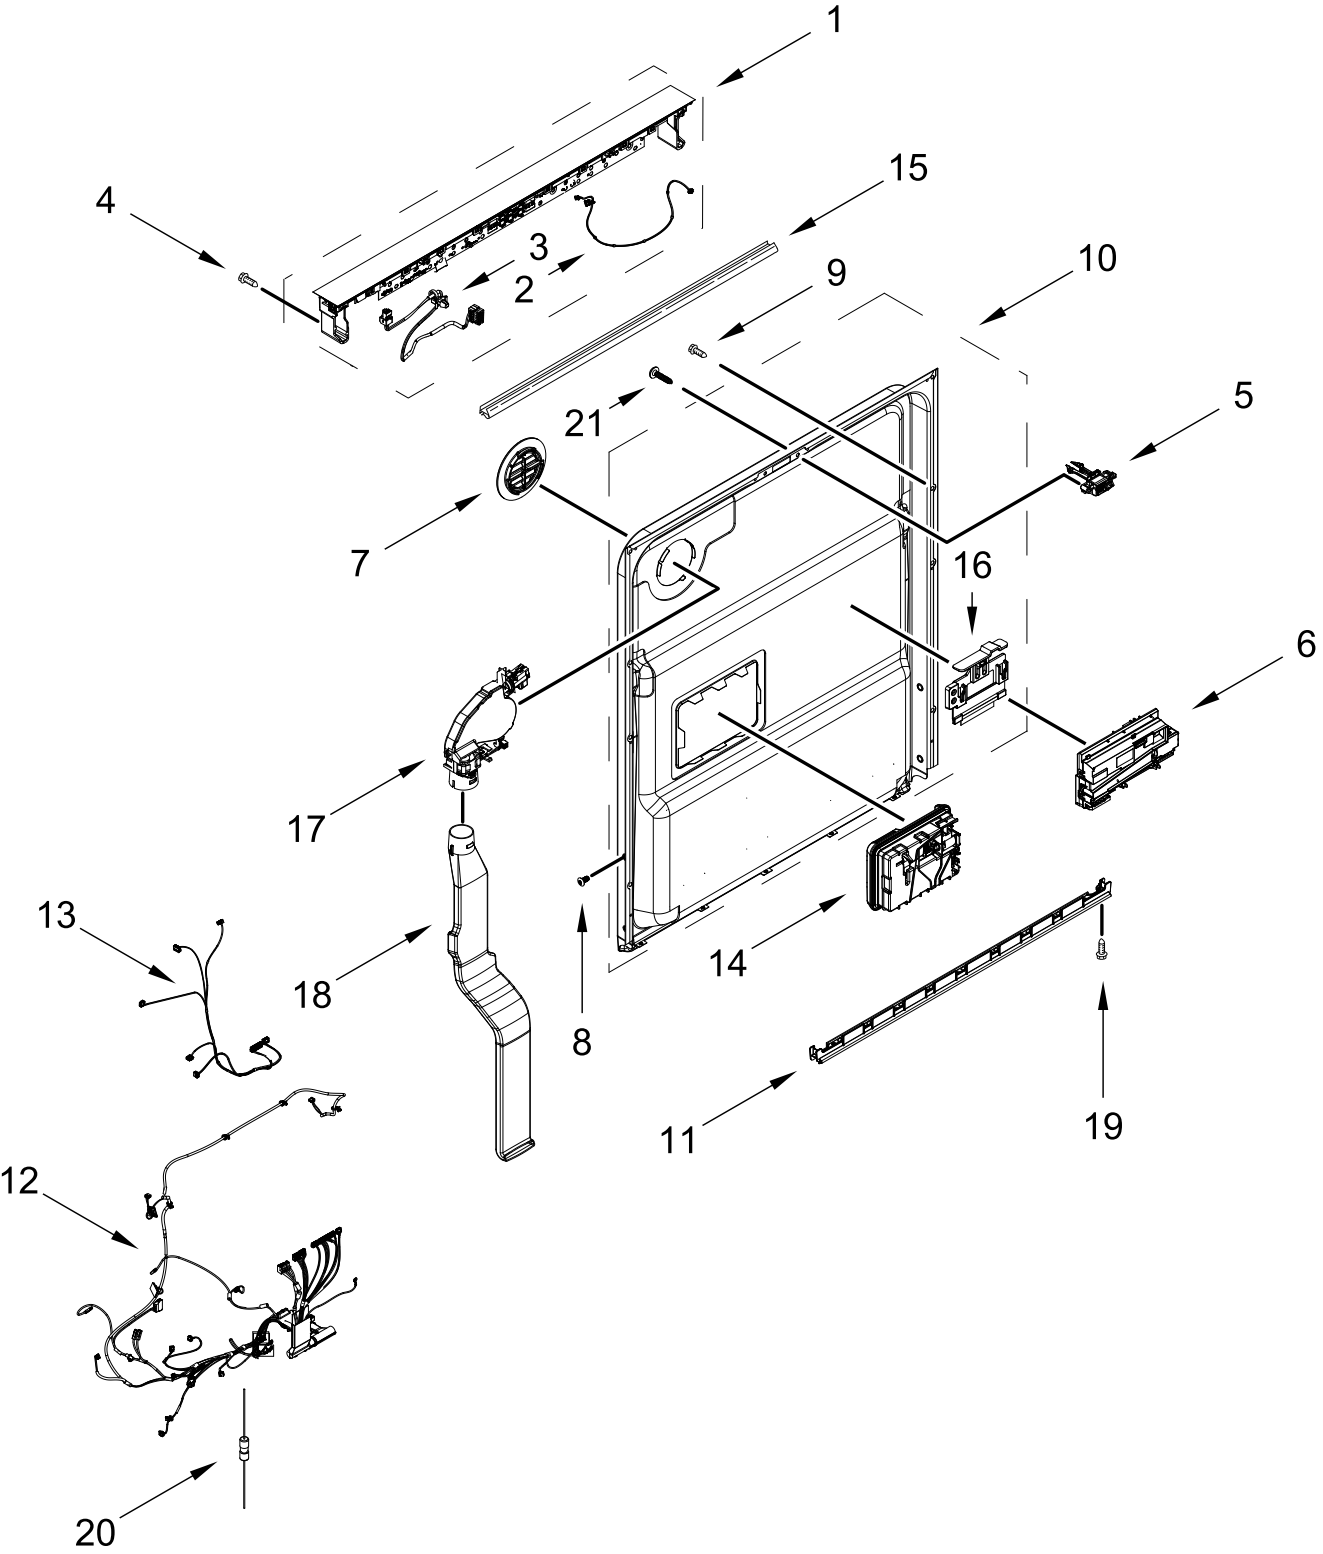

KitchenAid®

Dishwasher

MODELS:

KDPM704KPS3 (Stainless)

DOOR AND PANEL PARTS

DOOR AND PANEL PARTS

<u>Illus. No.</u>	<u>Part No.</u>	<u>Description</u>	<u>Illus. No.</u>	<u>Part No.</u>	<u>Description</u>	<u>Illus. No.</u>	<u>Part No.</u>	<u>Description</u>
1		Literature Parts	5		Access Panel	10	W10919859	Insulation, Front Panel
	W11323304	Owners Manual		W11108979	Black	11	W10692757	Barrel Nut, Front Panel
	W11650512	Energy Guide	6		Panel, Front (Includes Item 11)	12	W11438978	Screw, Black
	W11366142	Tech Sheet		W11233313	Stainless	13		Toe Panel
2		Arm, Hinge	7	W10858705	Cover, Handle Pocket		W11467733	Black
	W11662392	Left Hand	8	W10919858	Insulation, Multi-Layer	14	W11364953	Screw
	W11662370	Right Hand	9	W11038694	Insulation, Single Layer	15	3400000	Screw
3	W11377160	Cross Brace, Door						
4	W10273971	Screw						

CONTROL PANEL AND INNER DOOR PARTS

CONTROL PANEL AND INNER DOOR PARTS

<u>Illus. No.</u>	<u>Part No.</u>	<u>Description</u>	<u>Illus. No.</u>	<u>Part No.</u>	<u>Description</u>	<u>Illus. No.</u>	<u>Part No.</u>	<u>Description</u>
1		Console Assembly (Includes Insert)	8	3400071	Screw	16	W11088985	Hanger, Control
	W11496610	Black	9	W10348409	Screw	17	W11038720	Vent Assembly (Includes Fan)
2	W11336943	Jumper, Door	10	W11098822	Inner Door Assembly			(Also Order Gasket)
3	W10889948	Jumper, UI	11	W11563231	Seal, Door Bottom	18	W11038734	Duct, Vent
4	W10711884	Screw (Long)	12	W11649440	Wiring Harness, Main (Includes Thermostat & Fuse)	19	W11258418	Screw
5	W11091934	Latch Assembly (Includes Switch)	13	W11084867	Wiring Harness, Inner Door	20	W11397505	Fuse, In-line
6	W11524497	Control, Electronic	14	W11092649	Dispenser Assembly	21	W10348408	Screw
7	W11025634	Bezel, Vent (Also Order Gasket)	15	W11050927	Seal, Console/Door			