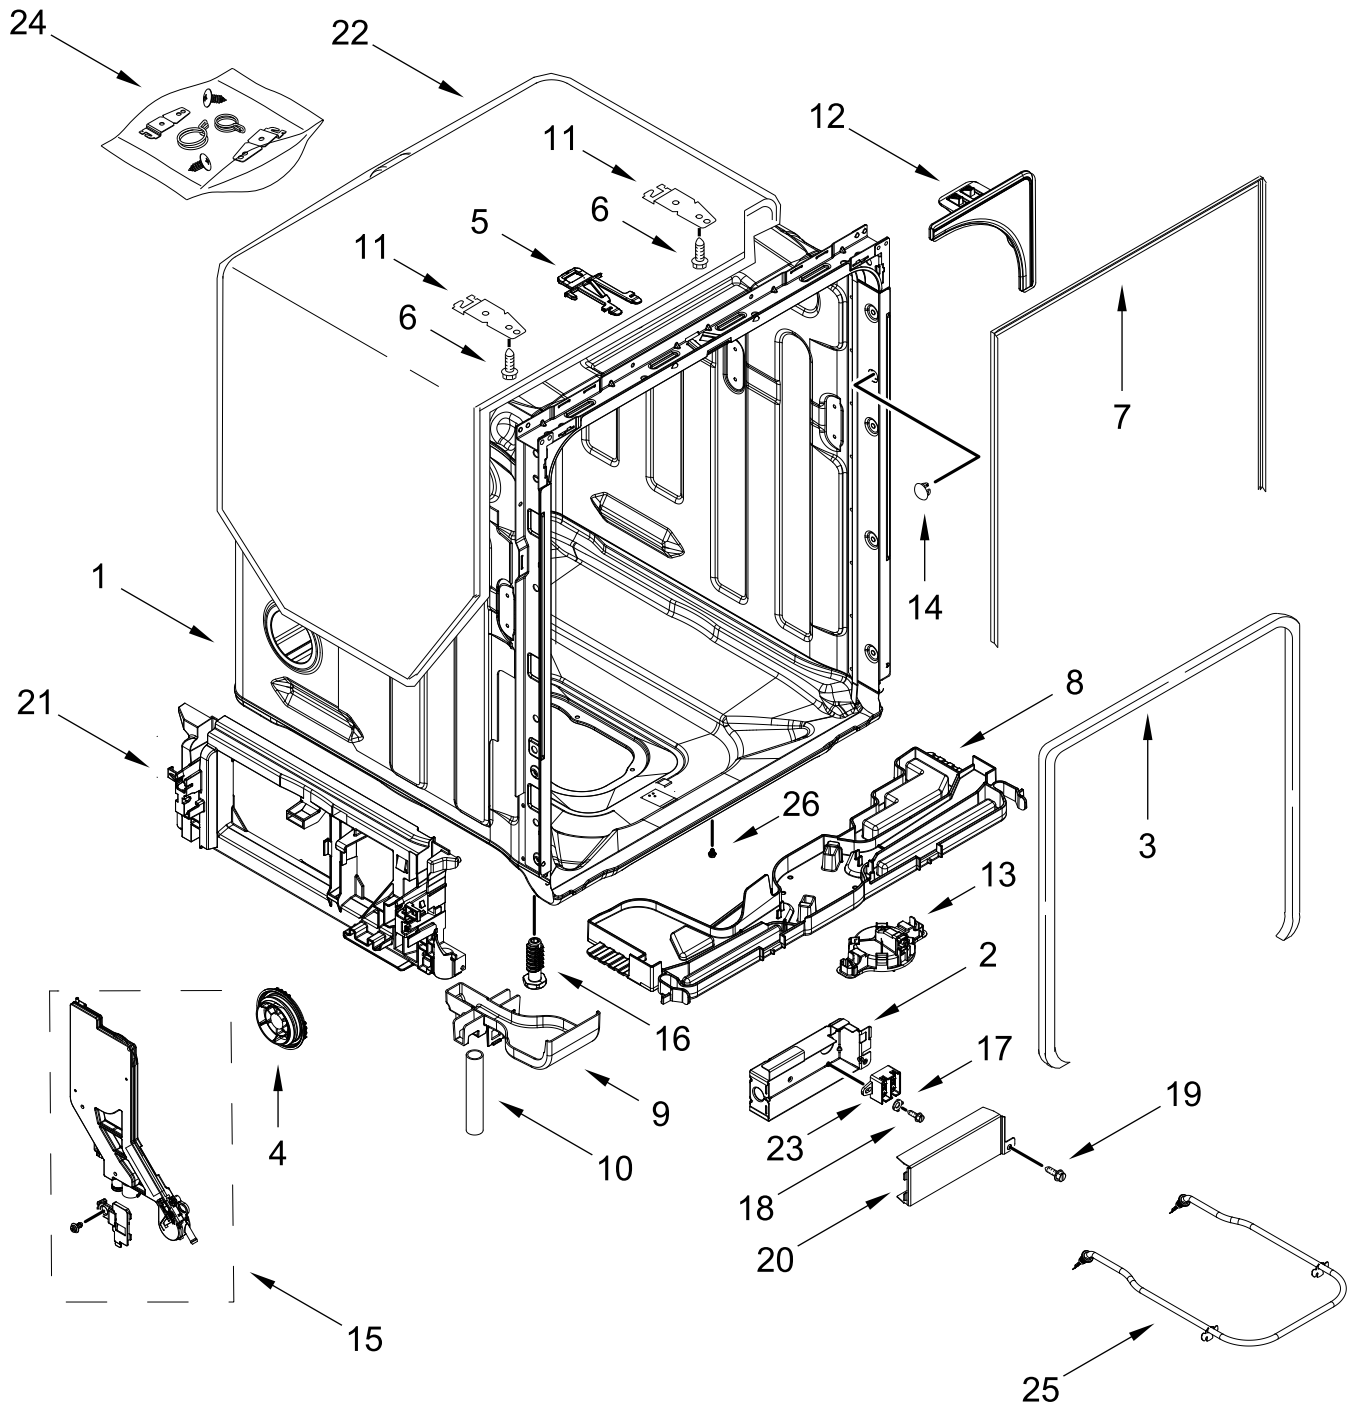

TUB AND FRAME PARTS

TUB AND FRAME PARTS

<u>Illus.</u> <u>No.</u>	<u>Part No.</u>	<u>Description</u>	<u>Illus.</u> <u>No.</u>	<u>Part No.</u>	<u>Description</u>	<u>Illus.</u> <u>No.</u>	<u>Part No.</u>	<u>Description</u>
1	W11120458	Tub Assembly (includes gasket)	13	W11036170	Float Switch	24	W11362501	Miscellaneous Parts Bag (Contains 2 Screws, 2 Clamps, & 2 Brackets)
2	W11226744	Base, Terminal Box	14	W11184083	Plug, Tub			
3	W11035860	Gasket, Tub	15	W11429970	Water Inlet Assembly	25	W11536143	Heater Element Assembly
4	W11429974	Nut, Water Inlet	16	W11455395	Leg, Leveling	26	3400892	Screw
5	W11090487	Strike, Latch	17	3378128	Washer, Pronged Cup			
6	W11296374	Screw	18	3400014	Screw, Grounding			
7	W11165091	Seal, Cabinet	19	W10277003	Screw			
8	W11025993	Drip Tray	20	W11226746	Cover, Terminal Box			
9	W11025986	Funnel, Overfill Protection	21		Side Support, Tub			
10	W11025988	Funnel Extension		W10920122	Left Hand			
11	8269145	Bracket, Undercounter		W10920120	Right Hand			
12	W11165093	Cover, Tub Corner	22	W11221921	Shield, Tub Sound			
			23	W11132441	Terminal Block