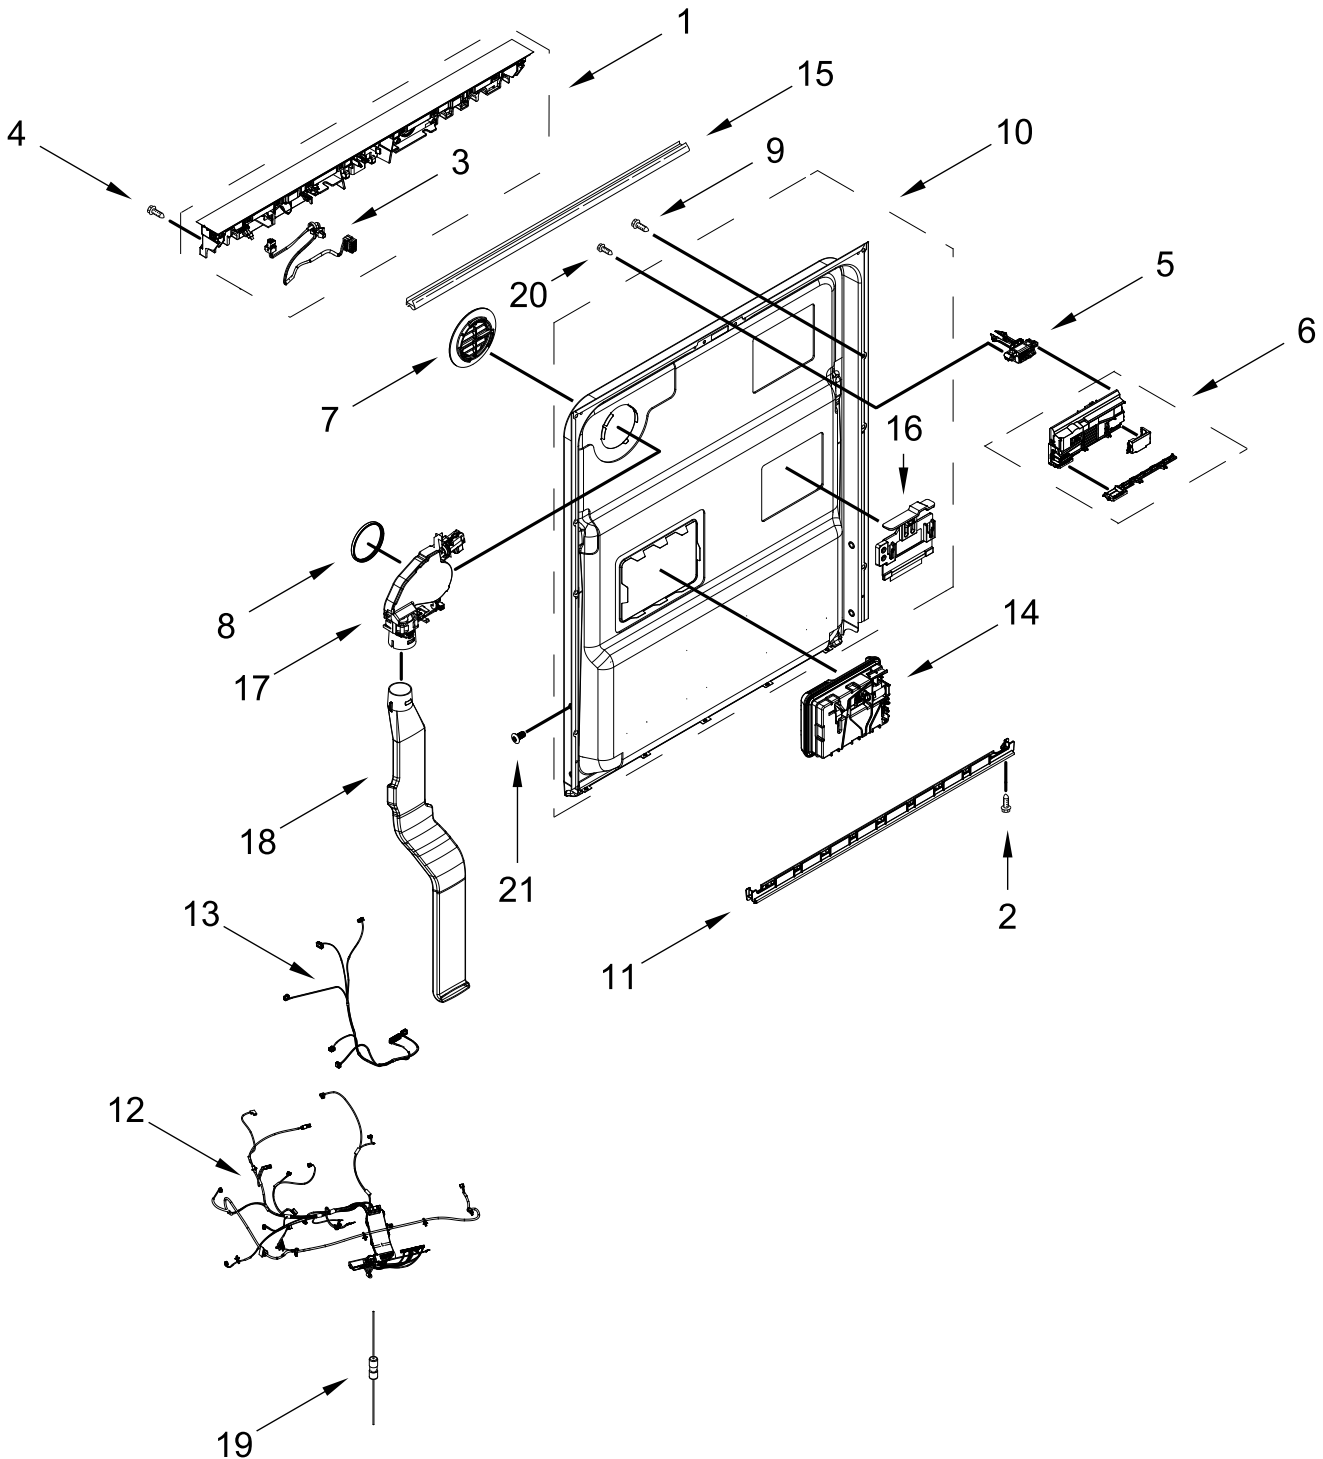

KitchenAid®

Dishwasher

MODELS:

KDTM704KPS2 (Stainless)

DOOR AND PANEL PARTS

DOOR AND PANEL PARTS

<u>Illus.</u> <u>No.</u>	<u>Part No.</u>	<u>Description</u>	<u>Illus.</u> <u>No.</u>	<u>Part No.</u>	<u>Description</u>	<u>Illus.</u> <u>No.</u>	<u>Part No.</u>	<u>Description</u>	
1		Literature Parts	6		Front Panel (Includes 4, 7 & 11)	13		Toe Panel	
	W11323304	Owners Manual		W11246751	Stainless		W11467733	Black	
	W11650512	Energy Guide		7	W10518673	Nameplate	14	W11364953	Screw
	W11366142	Tech Sheet		8	W10919858	Insulation, Multi-Layer	15	3400000	Screw
2		Arm, Hinge		9	W11038694	Insulation, Single Layer	16	W11049903	Stud, Mounting
	W10920232	Left Hand		10	W10919859	Insulation, Front Panel	17	W10316572	Screw
	W10920230	Right Hand		11	W10692757	Barrel Nut, Front Panel	18		Handle Assembly
3	W11377160	Cross Brace, Door		12	W11438978	Screw, Black		W11417401	Stainless
4	W11102920	Light Pipe					19	W10687133	Set Screw
5		Access Panel							
	W11108979	Black							

CONTROL PANEL AND INNER DOOR PARTS

CONTROL PANEL AND INNER DOOR PARTS

<u>Illus.</u> <u>No.</u>	<u>Part No.</u>	<u>Description</u>	<u>Illus.</u> <u>No.</u>	<u>Part No.</u>	<u>Description</u>	<u>Illus.</u> <u>No.</u>	<u>Part No.</u>	<u>Description</u>
1		Console Assembly (Includes Insert)	10	W11098822	Inner Door Assembly	18	W11038734	Duct, Vent
	W11496609	Black	11	W11563231	Seal, Door Bottom	19	W11397505	Fuse, In-line
2	W11258418	Screw	12	W11330869	Wiring Harness, Main (Includes Thermostat & Fuse)	20	W10348408	Screw
3	W11336943	Jumper, Door				21	3400071	Screw
4	W10711884	Screw	13	W11084867	Wiring Harness, Inner Door			
5	W11091934	Latch Assembly (Includes Switch)	14	W11092649	Dispenser Assembly			
6	W11524497	Control, Electronic	15	W11265187	Seal, Console/Door			
7	W11025634	Bezel, Vent (Also Order Gasket)	16	W11088985	Hanger, Control			
8	W11184028	Gasket, Vent	17	W11038720	Vent Assembly (Includes Fan)			
9	W10348409	Screw			(Also Order Gasket)			