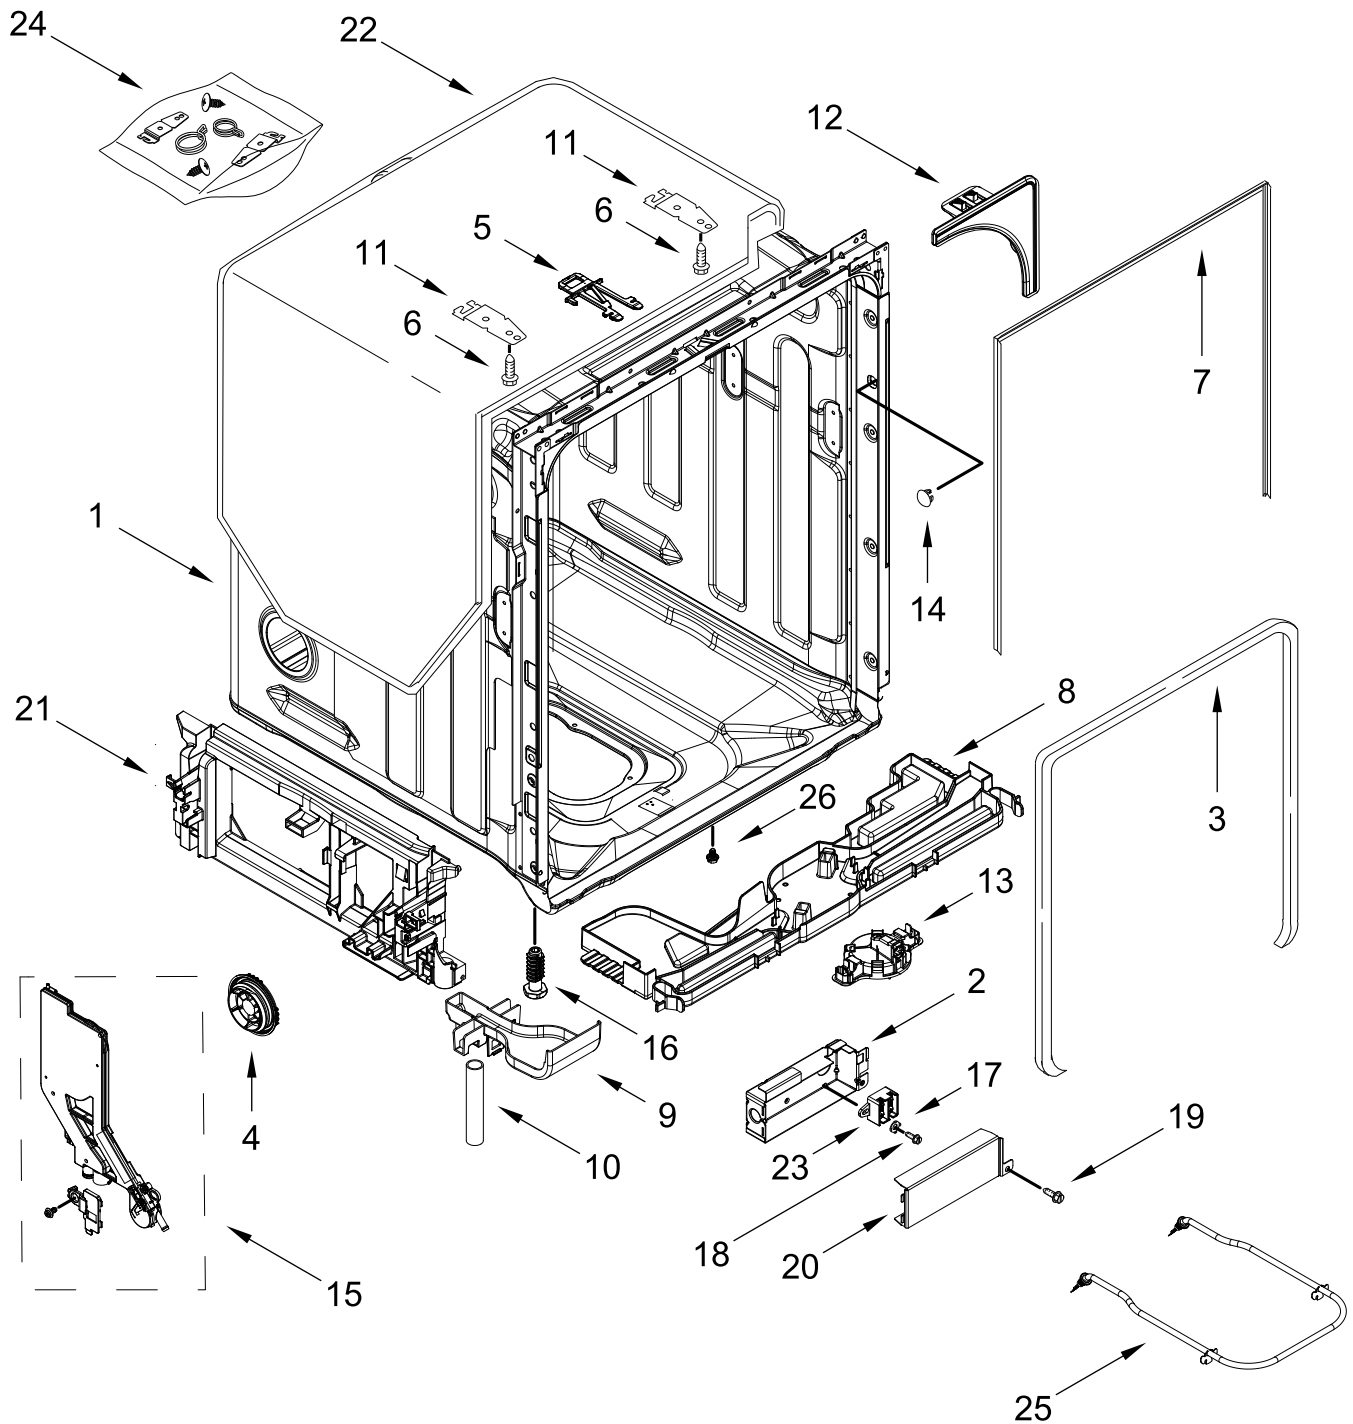

TUB AND FRAME PARTS

TUB AND FRAME PARTS

<u>Illus. No.</u>	<u>Part No.</u>	<u>Description</u>	<u>Illus. No.</u>	<u>Part No.</u>	<u>Description</u>	<u>Illus. No.</u>	<u>Part No.</u>	<u>Description</u>
1	W11120458	Tub Assembly (includes gasket)	13	W11036170	Float Switch	24	W11362500	Miscellaneous Parts Bag (Contains 2 Screws, 2 Clamps, & 2 Brackets)
2	W11226744	Base, Terminal Box	14	W11184083	Plug, Tub			
3	W11035860	Gasket, Tub	15	W11429970	Water Inlet Assembly	25	W11536143	Heater Element Assembly
4	W11429974	Nut, Water Inlet	16	W11455395	Leg, Leveling	26	3400892	Screw
5	W11090487	Strike, Latch	17	3378128	Washer, Pronged Cup			
6	W11296374	Screw	18	3400014	Screw, Grounding			
7	W11165091	Seal, Cabinet	19	W10277003	Screw			
8	W11025993	Drip Tray	20	W11226746	Cover, Terminal Box			
9	W11025986	Funnel, Overfill Protection	21		Side Support, Tub			
10	W11025988	Funnel Extension		W10920122	Left Hand			
11	8269145	Bracket, Undercounter		W10920120	Right Hand			
12	W11165093	Cover, Tub Corner	22	W11221921	Shield, Tub Sound			
			23	W11132441	Terminal Block