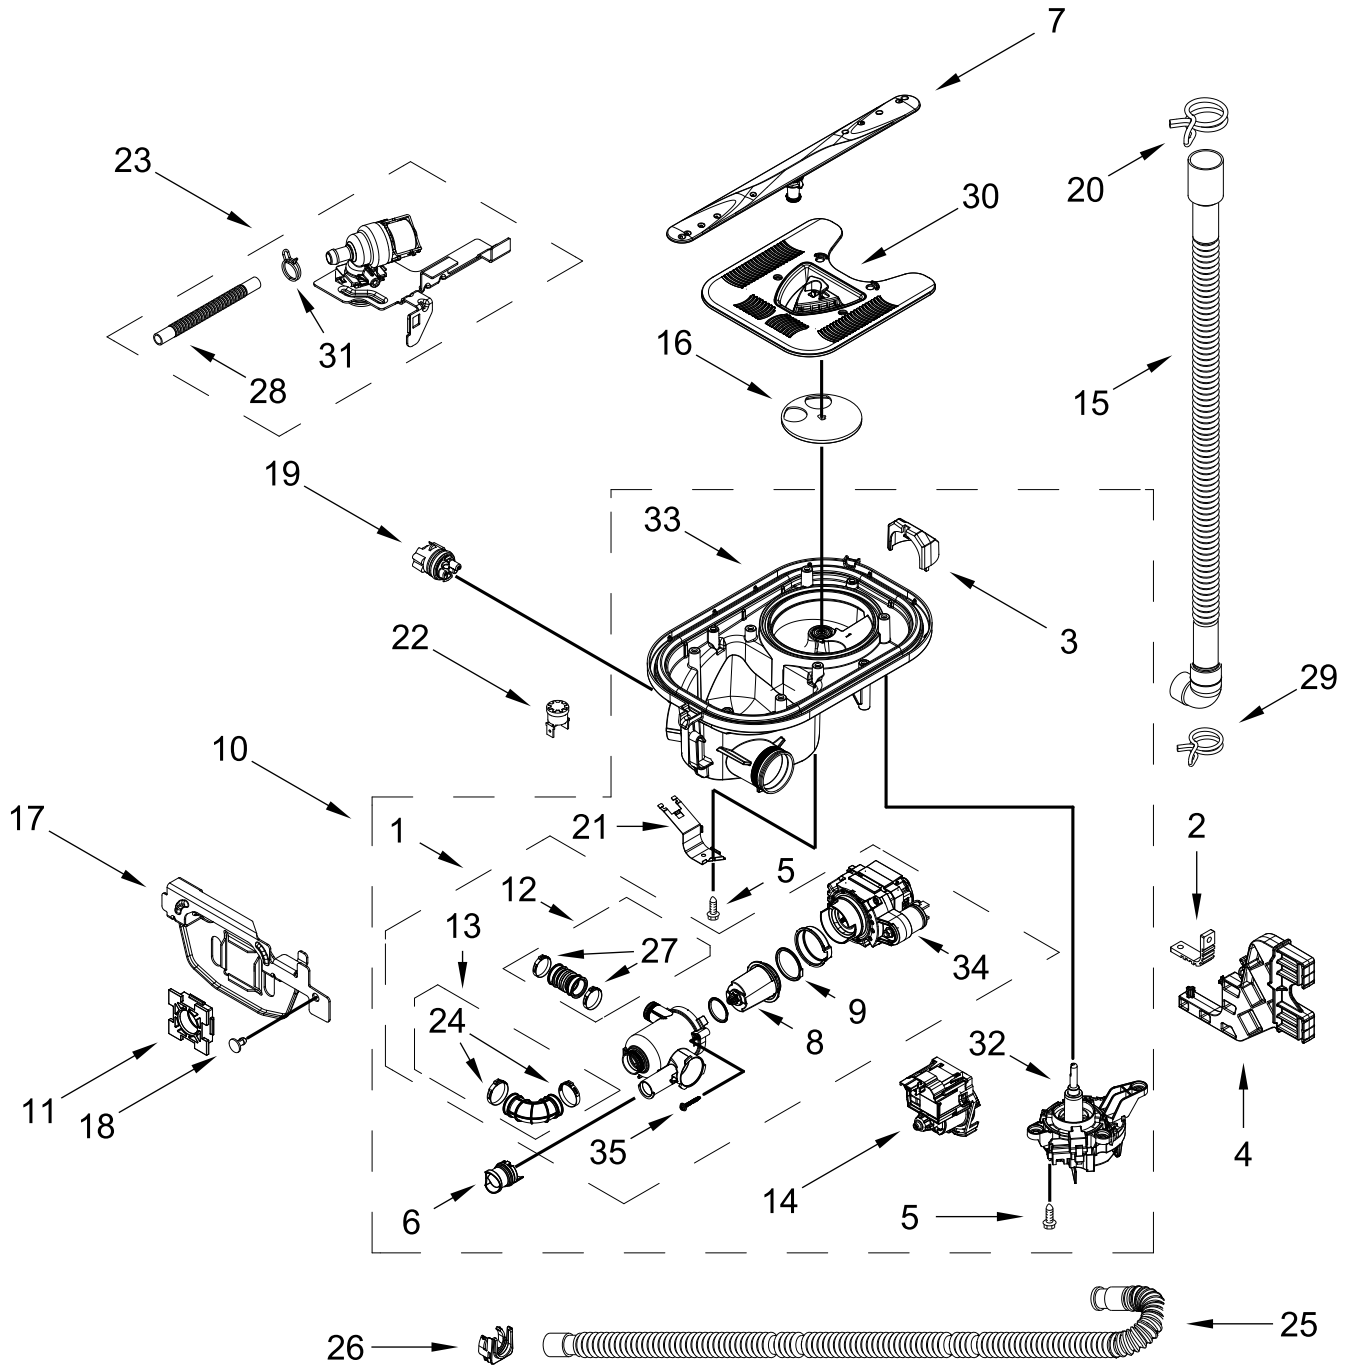

PUMP, WASHARM AND MOTOR PARTS

PUMP, WASHARM AND MOTOR PARTS

<u>Illus. No.</u>	<u>Part No.</u>	<u>Description</u>	<u>Illus. No.</u>	<u>Part No.</u>	<u>Description</u>	<u>Illus. No.</u>	<u>Part No.</u>	<u>Description</u>
1	W11122133	Pump Assembly	13	W10900387	Hose, Suction	24	W11122851	Clamp, Hose
2	W11294352	Isolator, Front Motor	14	W11035709	Motor, Drain	25	W11036161	Hose
3	W10891545	Diffuser, Inlet	15	W11131184	Hose, Drain	26	W11036143	Clip, Hose
4	W11294350	Hanger, Front Motor	16	W10903468	Disc, Diverter	27	W10466656	Clamp, Hose
5	9741232	Screw	17	W11025963	Bracket, Rear Motor	28	W11036287	Hose, Inlet
6	W10891547	Check Valve, Drain	18	W11418271	Fastener	29	W11236576	Clamp, Hose
7	W11048456	Wash Arm Assembly	19	W11126174	Indicator, Optical Wash	30	W11039864	Grate
8	W11108699	Filter Assembly	20	370445	Clamp, Hose	31	371505	Clamp, Hose
9	W10380239	Ring, Volute	21	W11163419	Bracket, Thermostat	32		Diverter Valve Motor (Not Serviced)
10	W11345228	Motor & Sump Assembly	22	W11193089	Thermostat (Included with Main Wiring Harness)	33	W11034556	Sump (includes Seal and Diverter)
11	W11036663	Isolator, Rear Motor	23	W11025970	Fill Valve Assembly	34	W10753070	Capacitor
12	W11250985	Hose, Pressure				35	W10467002	Screw