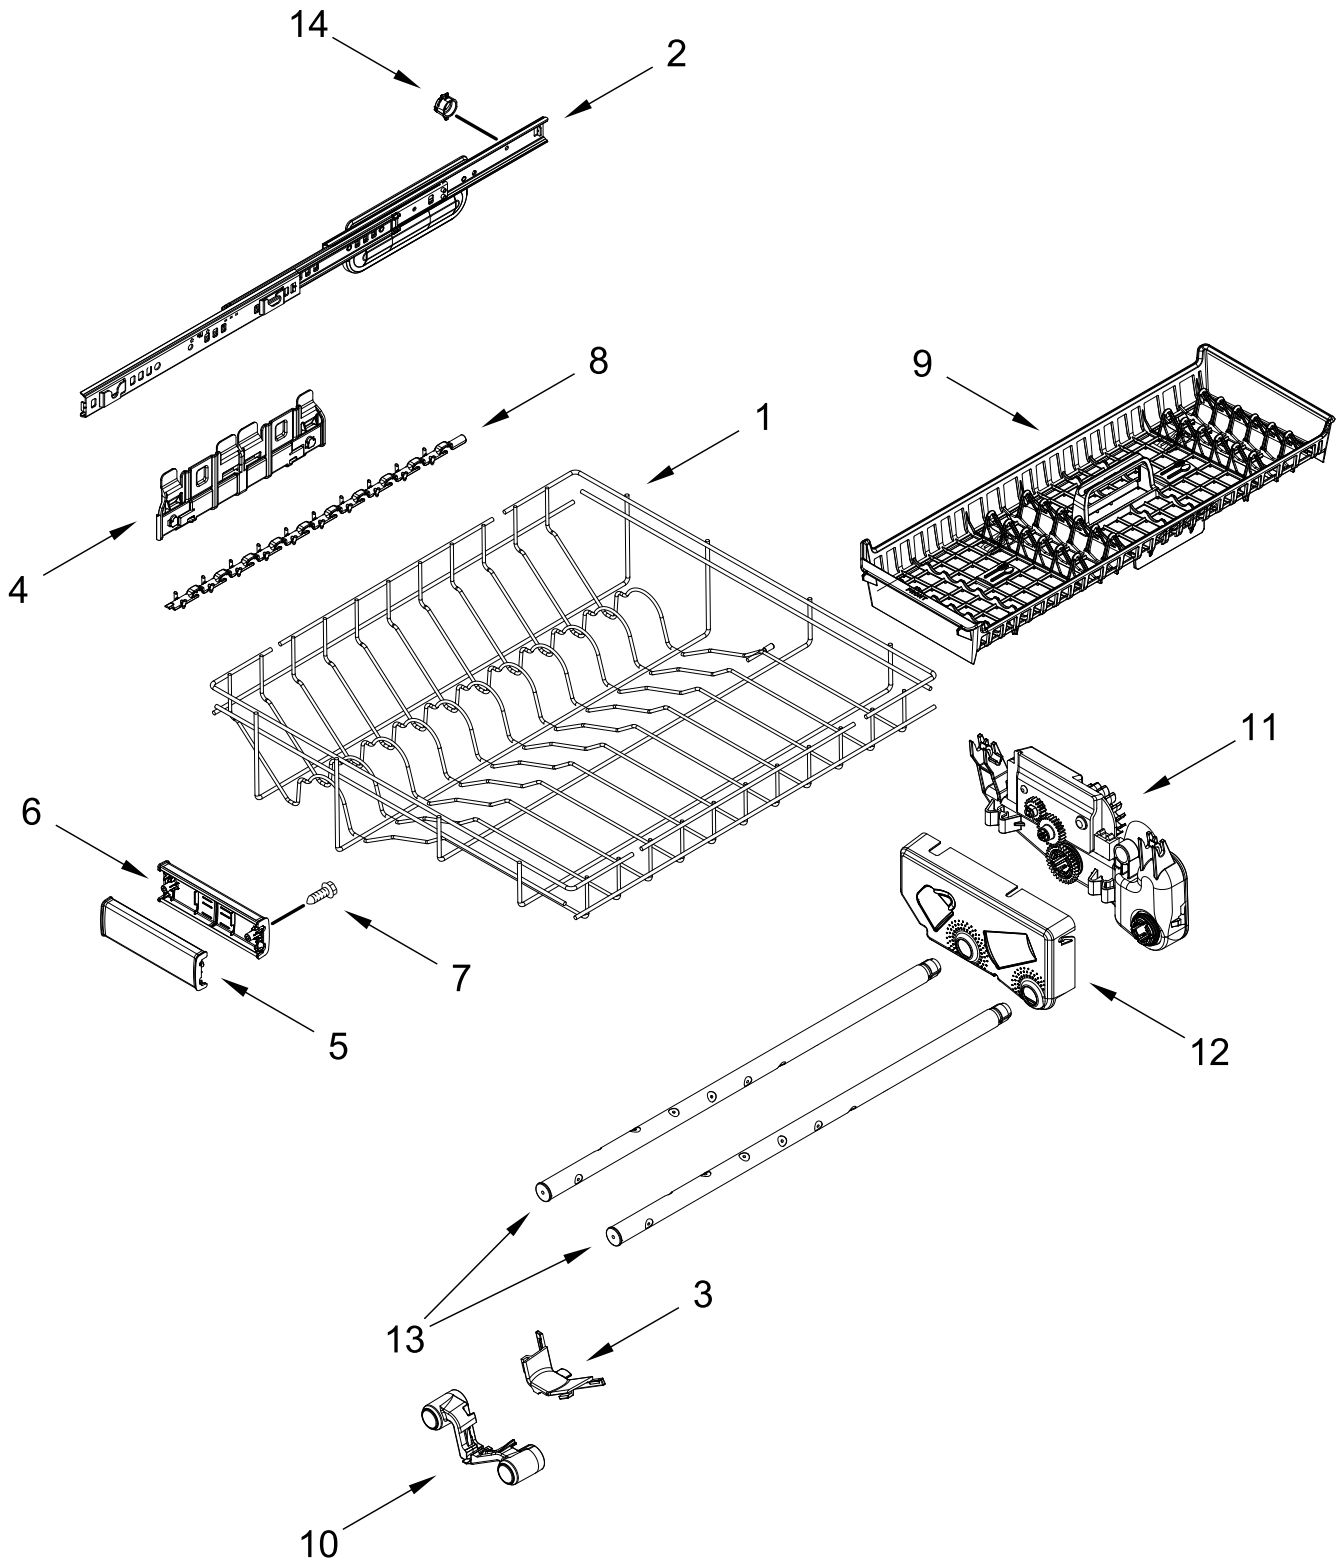

THIRD LEVEL RACK AND TRACK PARTS

THIRD LEVEL RACK AND TRACK PARTS

<u>Illus.</u> <u>No.</u>	<u>Part No.</u>	<u>Description</u>	<u>Illus.</u> <u>No.</u>	<u>Part No.</u>	<u>Description</u>	<u>Illus.</u> <u>No.</u>	<u>Part No.</u>	<u>Description</u>
1	W11127727	Rack, Third Level	5	W11392620	Handle, Dishrack Front	10	W10830577	Bracket, Front Hanger
2		Track Assembly	6	W11268681	Handle, Dishrack Rear	11	W10830523	Drive Box Assembly, Manifold
	W11047813	Left Hand	7	9741232	Screw	12	W11101860	Cover, Wash Tube
	W11047815	Right Hand	8	W11202101	Cup Guard	13	W10831864	Tube, Wash
3	W11184071	Hanger, Tube	9	W11087823	Silverware Tray	14	W10920244	Nut, Tub
4	W11130709	Mount, Dishrack