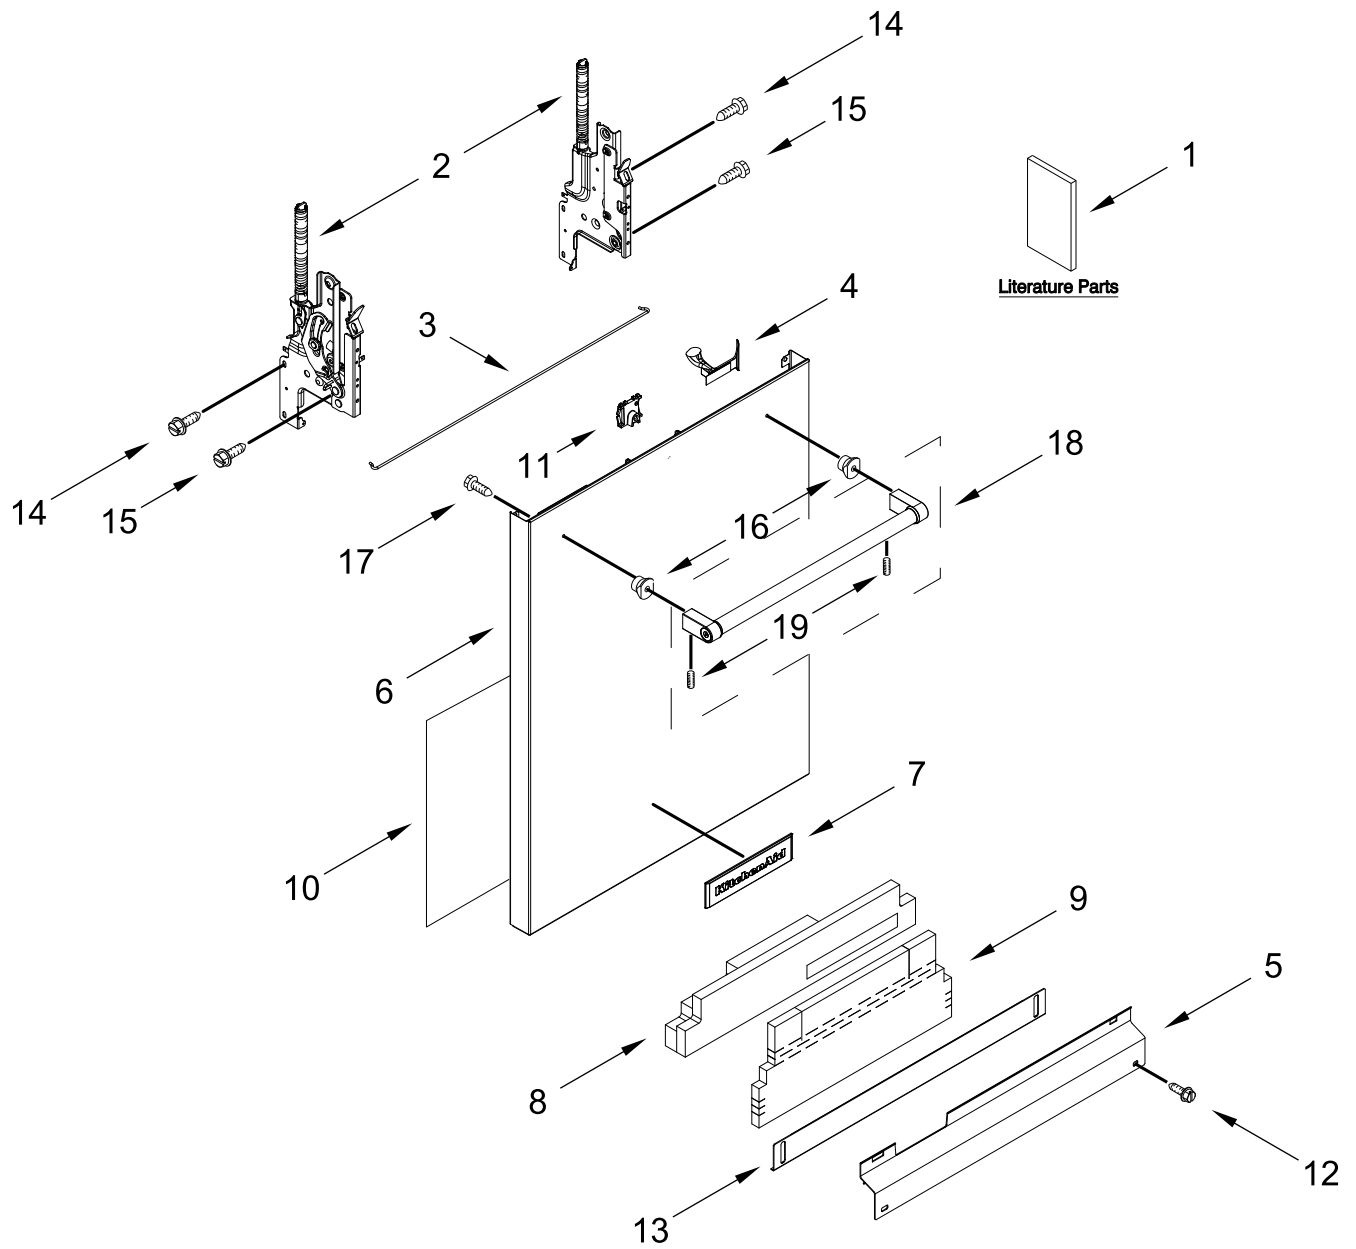

KitchenAid®

Dishwasher

MODELS:

KDTM704KPS2 (Stainless)

DOOR AND PANEL PARTS

DOOR AND PANEL PARTS

<u>Illus.</u> <u>No.</u>	<u>Part No.</u>	<u>Description</u>	<u>Illus.</u> <u>No.</u>	<u>Part No.</u>	<u>Description</u>	<u>Illus.</u> <u>No.</u>	<u>Part No.</u>	<u>Description</u>	
1		Literature Parts	6		Front Panel (Includes 4, 7 & 11)	13		Toe Panel	
	W11323304	Owners Manual		W11246751	Stainless		W11467733	Black	
	W11650512	Energy Guide		7	W10518673	Nameplate	14	W11364953	Screw
	W11366142	Tech Sheet		8	W10919858	Insulation, Multi-Layer	15	3400000	Screw
2		Arm, Hinge		9	W11038694	Insulation, Single Layer	16	W11049903	Stud, Mounting
	W10920232	Left Hand		10	W10919859	Insulation, Front Panel	17	W10316572	Screw
	W10920230	Right Hand		11	W10692757	Barrel Nut, Front Panel	18		Handle Assembly
3	W11377160	Cross Brace, Door		12	W11438978	Screw, Black		W11417401	Stainless
4	W11102920	Light Pipe					19	W10687133	Set Screw
5		Access Panel							
	W11108979	Black							

CONTROL PANEL AND INNER DOOR PARTS

CONTROL PANEL AND INNER DOOR PARTS

<u>Illus.</u> <u>No.</u>	<u>Part No.</u>	<u>Description</u>	<u>Illus.</u> <u>No.</u>	<u>Part No.</u>	<u>Description</u>	<u>Illus.</u> <u>No.</u>	<u>Part No.</u>	<u>Description</u>
1		Console Assembly (Includes Insert)	10	W11098822	Inner Door Assembly	18	W11038734	Duct, Vent
	W11496609	Black	11	W11563231	Seal, Door Bottom	19	W11397505	Fuse, In-line
2	W11258418	Screw	12	W11330869	Wiring Harness, Main (Includes Thermostat & Fuse)	20	W10348408	Screw
3	W11336943	Jumper, Door				21	3400071	Screw
4	W10711884	Screw	13	W11084867	Wiring Harness, Inner Door			
5	W11091934	Latch Assembly (Includes Switch)	14	W11092649	Dispenser Assembly			
6	W11524497	Control, Electronic	15	W11265187	Seal, Console/Door			
7	W11025634	Bezel, Vent (Also Order Gasket)	16	W11088985	Hanger, Control			
8	W11184028	Gasket, Vent	17	W11038720	Vent Assembly (Includes Fan)			
9	W10348409	Screw			(Also Order Gasket)			