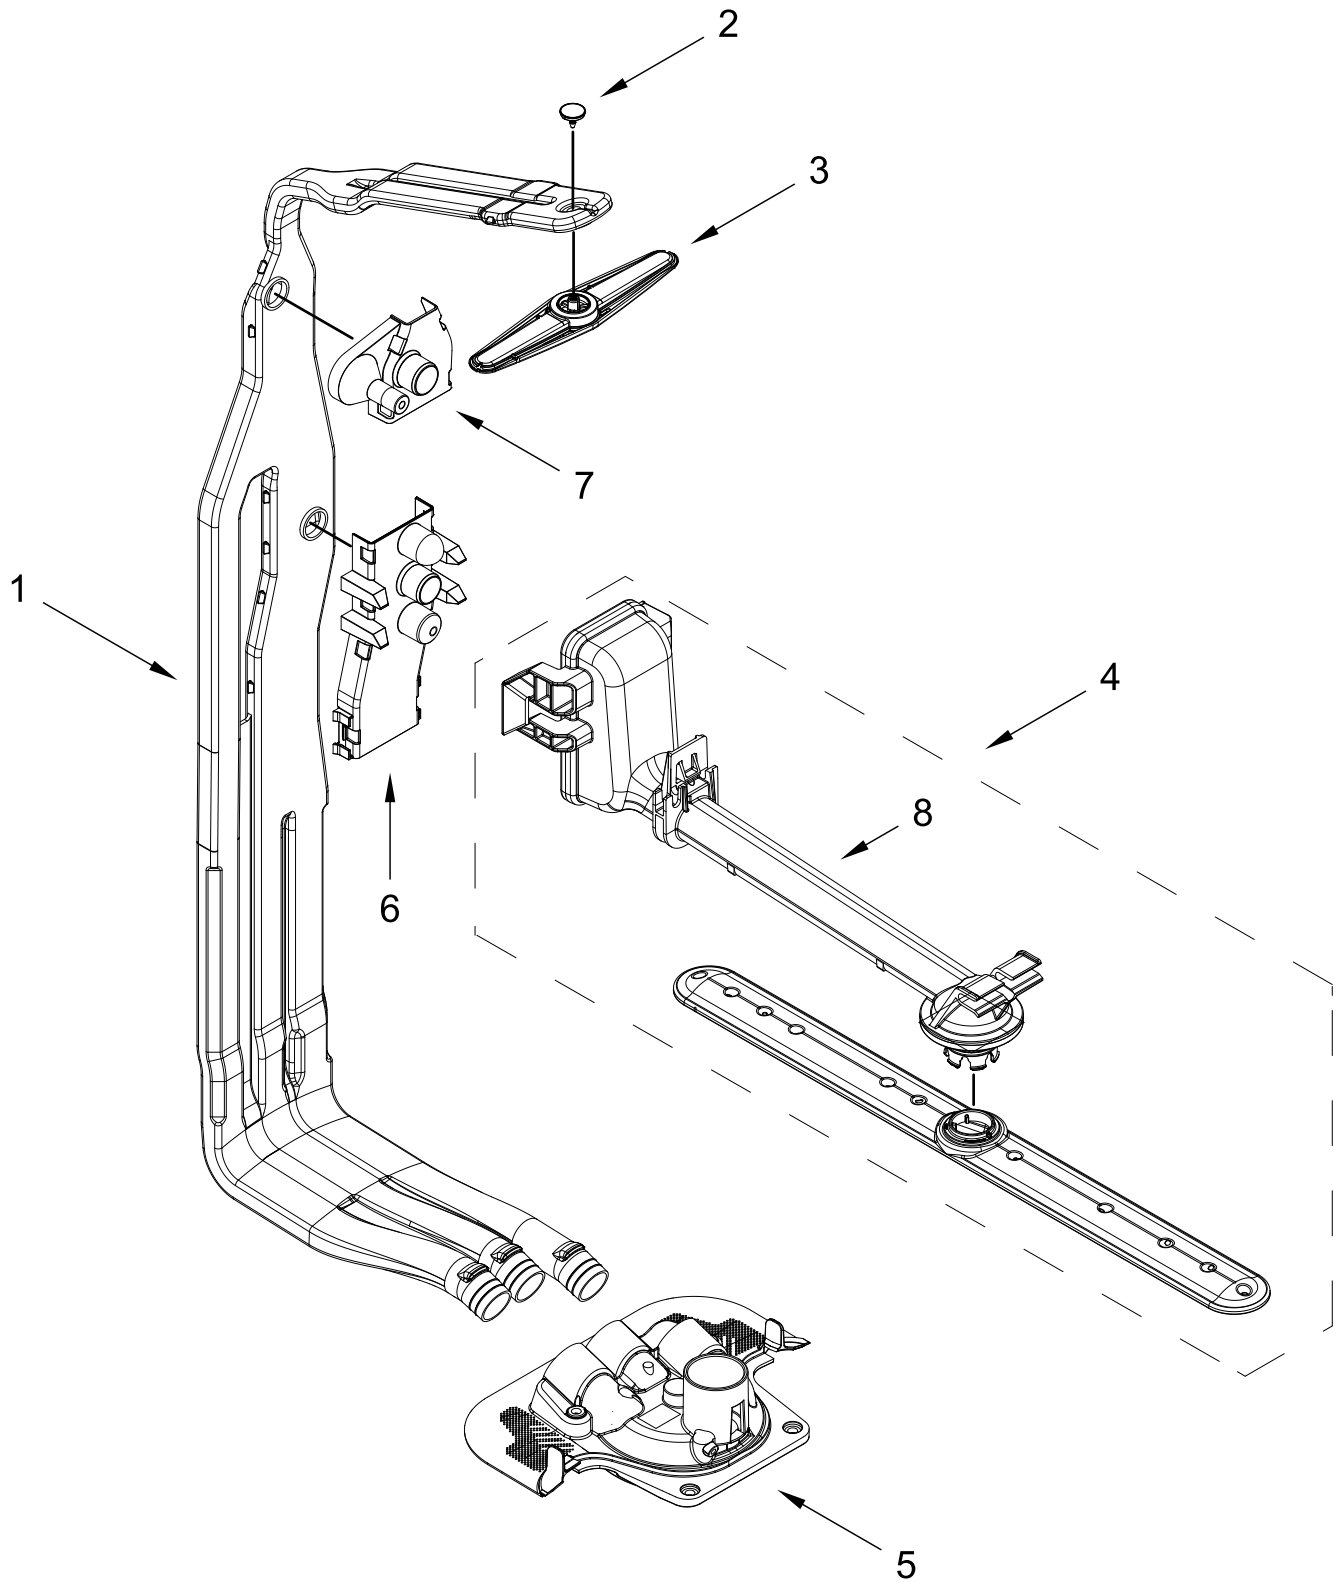

UPPER WASH AND RINSE PARTS

UPPER WASH AND RINSE PARTS

<u>Illus.</u> <u>No.</u>	<u>Part No.</u>	<u>Description</u>	<u>Illus.</u> <u>No.</u>	<u>Part No.</u>	<u>Description</u>	<u>Illus.</u> <u>No.</u>	<u>Part No.</u>	<u>Description</u>
1	W10872558	Feed Tube Assembly	4	W11174340	Upper Sprayarm Assembly	7	W10892835	Retainer, Docking (3rd Level)
2	W11039888	Retainer	5	W10903465	Cover, Diverter	8	W11043452	Manifold
3	W11039869	Sprayarm, Third Level	6	W10892836	Retainer, Docking (2nd Level)