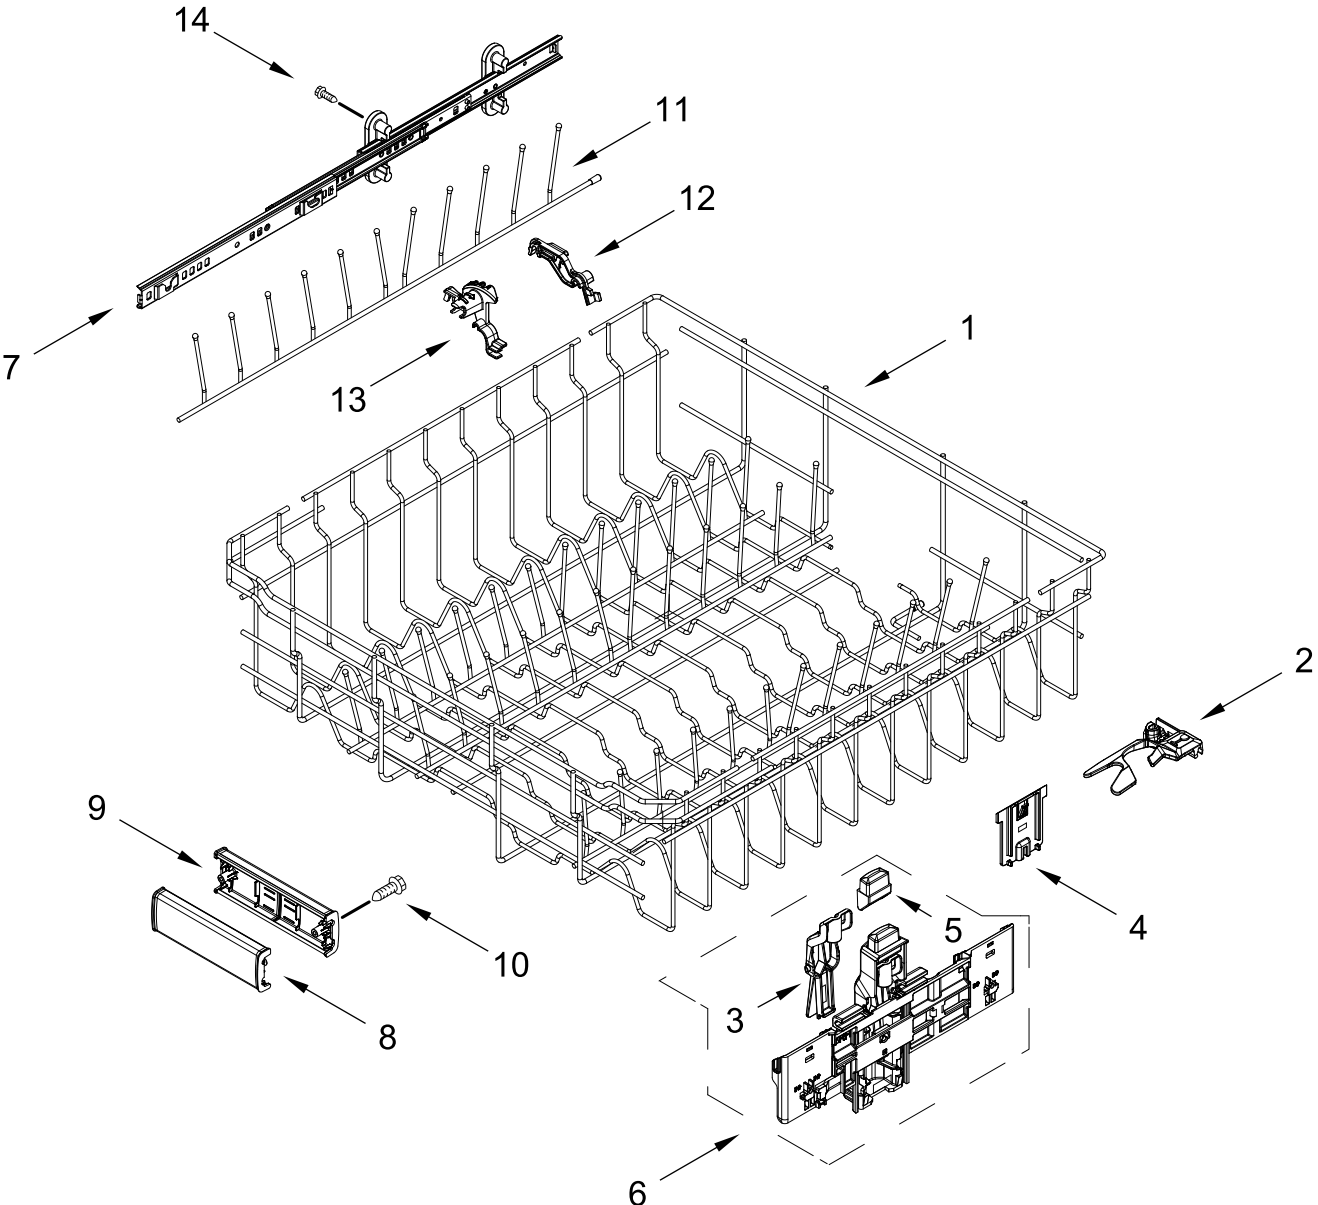

TUB AND FRAME PARTS

TUB AND FRAME PARTS

<u>Illus. No.</u>	<u>Part No.</u>	<u>Description</u>	<u>Illus. No.</u>	<u>Part No.</u>	<u>Description</u>	<u>Illus. No.</u>	<u>Part No.</u>	<u>Description</u>
1	W11120458	Tub Assembly (includes gasket)	13	W11036170	Float Switch	24	W11362500	Miscellaneous Parts Bag (Contains 2 Screws, 2 Clamps, & 2 Brackets)
2	W11226744	Base, Terminal Box	14	W11184083	Plug, Tub			
3	W11035860	Gasket, Tub	15	W11429970	Water Inlet Assembly	25	W11536143	Heater Element Assembly
4	W11429974	Nut, Water Inlet	16	W11455395	Leg, Leveling	26	3400892	Screw
5	W11090487	Strike, Latch	17	3378128	Washer, Pronged Cup			
6	W11296374	Screw	18	3400014	Screw, Grounding			
7	W11165091	Seal, Cabinet	19	W10277003	Screw			
8	W11025993	Drip Tray	20	W11226746	Cover, Terminal Box			
9	W11025986	Funnel, Overfill Protection	21		Side Support, Tub			
10	W11025988	Funnel Extension		W10920122	Left Hand			
11	8269145	Bracket, Undercounter		W10920120	Right Hand			
12	W11165093	Cover, Tub Corner	22	W11221921	Shield, Tub Sound			
			23	W11132441	Terminal Block			

UPPER RACK AND TRACK PARTS

UPPER RACK AND TRACK PARTS

<u>Illus.</u> <u>No.</u>	<u>Part No.</u>	<u>Description</u>	<u>Illus.</u> <u>No.</u>	<u>Part No.</u>	<u>Description</u>	<u>Illus.</u> <u>No.</u>	<u>Part No.</u>	<u>Description</u>
1	W10847876	Dishrack, Upper	7		Track, Assembly	13	W11179755	Positioner
2	W11310287	Clip, Stemware		W11212732	Left Hand	14	W11170270	Screw
3	W11180178	Leveler, Adjuster Arm		W11212734	Right Hand			
4	W11180605	Clip, Adjuster Arm	8	W11268682	Handle, Dishrack Front			
5	W11267699	Button, Adjuster Arm	9	W11268681	Handle, Dishrack Rear			
6		Adjustment Assembly	10	9741232	Screw			
	W11268082	Left Hand	11	W11186528	Tine Row, Fold Down			
	W11268078	Right Hand	12	W11179753	Clip, Pivot			