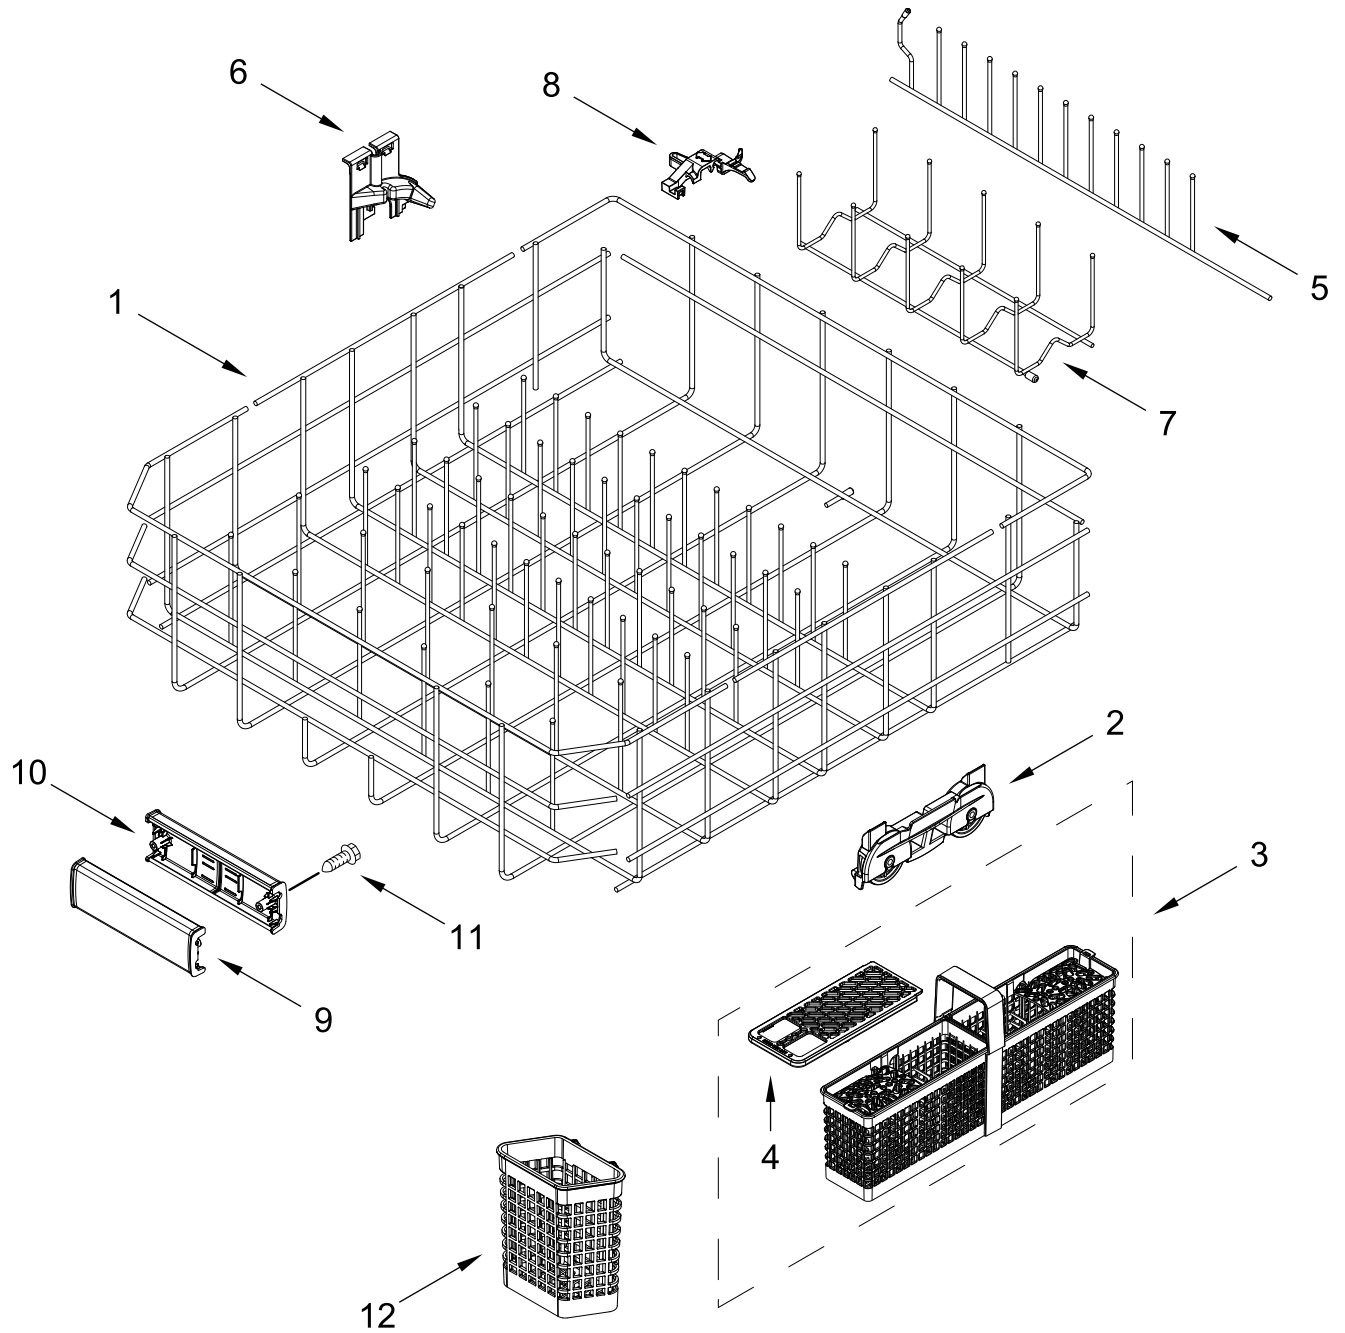

UPPER WASH AND RINSE PARTS

UPPER WASH AND RINSE PARTS

<u>Illus.</u> <u>No.</u>	<u>Part No.</u>	<u>Description</u>	<u>Illus.</u> <u>No.</u>	<u>Part No.</u>	<u>Description</u>	<u>Illus.</u> <u>No.</u>	<u>Part No.</u>	<u>Description</u>
1	W10872558	Feed Tube Assembly	4	W11174340	Upper Sprayarm Assembly	7	W10892835	Retainer, Docking (3rd Level)
2	W11039888	Retainer	5	W10903465	Cover, Diverter	8	W11043452	Manifold
3	W11039869	Sprayarm, Third Level	6	W10892836	Retainer, Docking (2nd Level)			

UPPER RACK AND TRACK PARTS

UPPER RACK AND TRACK PARTS

<u>Illus.</u> <u>No.</u>	<u>Part No.</u>	<u>Description</u>	<u>Illus.</u> <u>No.</u>	<u>Part No.</u>	<u>Description</u>	<u>Illus.</u> <u>No.</u>	<u>Part No.</u>	<u>Description</u>
1	W10847876	Dishrack, Upper	7		Track, Assembly	13	W11179755	Positioner
2	W11310287	Clip, Stemware		W11212732	Left Hand	14	W11170270	Screw
3	W11180178	Leveler, Adjuster Arm		W11212734	Right Hand			
4	W11180605	Clip, Adjuster Arm	8	W11268682	Handle, Dishrack Front			
5	W11267699	Button, Adjuster Arm	9	W11268681	Handle, Dishrack Rear			
6		Adjustment Assembly	10	9741232	Screw			
	W11268082	Left Hand	11	W11186528	Tine Row, Fold Down			
	W11268078	Right Hand	12	W11179753	Clip, Pivot			

LOWER RACK PARTS

LOWER RACK PARTS

<u>Illus.</u> <u>No.</u>	<u>Part No.</u>	<u>Description</u>	<u>Illus.</u> <u>No.</u>	<u>Part No.</u>	<u>Description</u>	<u>Illus.</u> <u>No.</u>	<u>Part No.</u>	<u>Description</u>
1	W11224324	Dishrack, Lower	5	W10056272	Tine Row, Fold Down	9	W11392620	Handle, Dishrack Front
2	W11133746	Wheel & Transport Assembly	6	W11268658	Retainer, Flex Row	10	W11268681	Handle, Dishrack Rear
3	W11291798	Silverware Basket Assembly	7	W10554952	Tine Row, Sliding	11	9741232	Screw
4	W11267718	Lid, Silverware Basket	8	W11268661	Retainer, Sliding Tine Row	12	W11267721	Utensil Basket