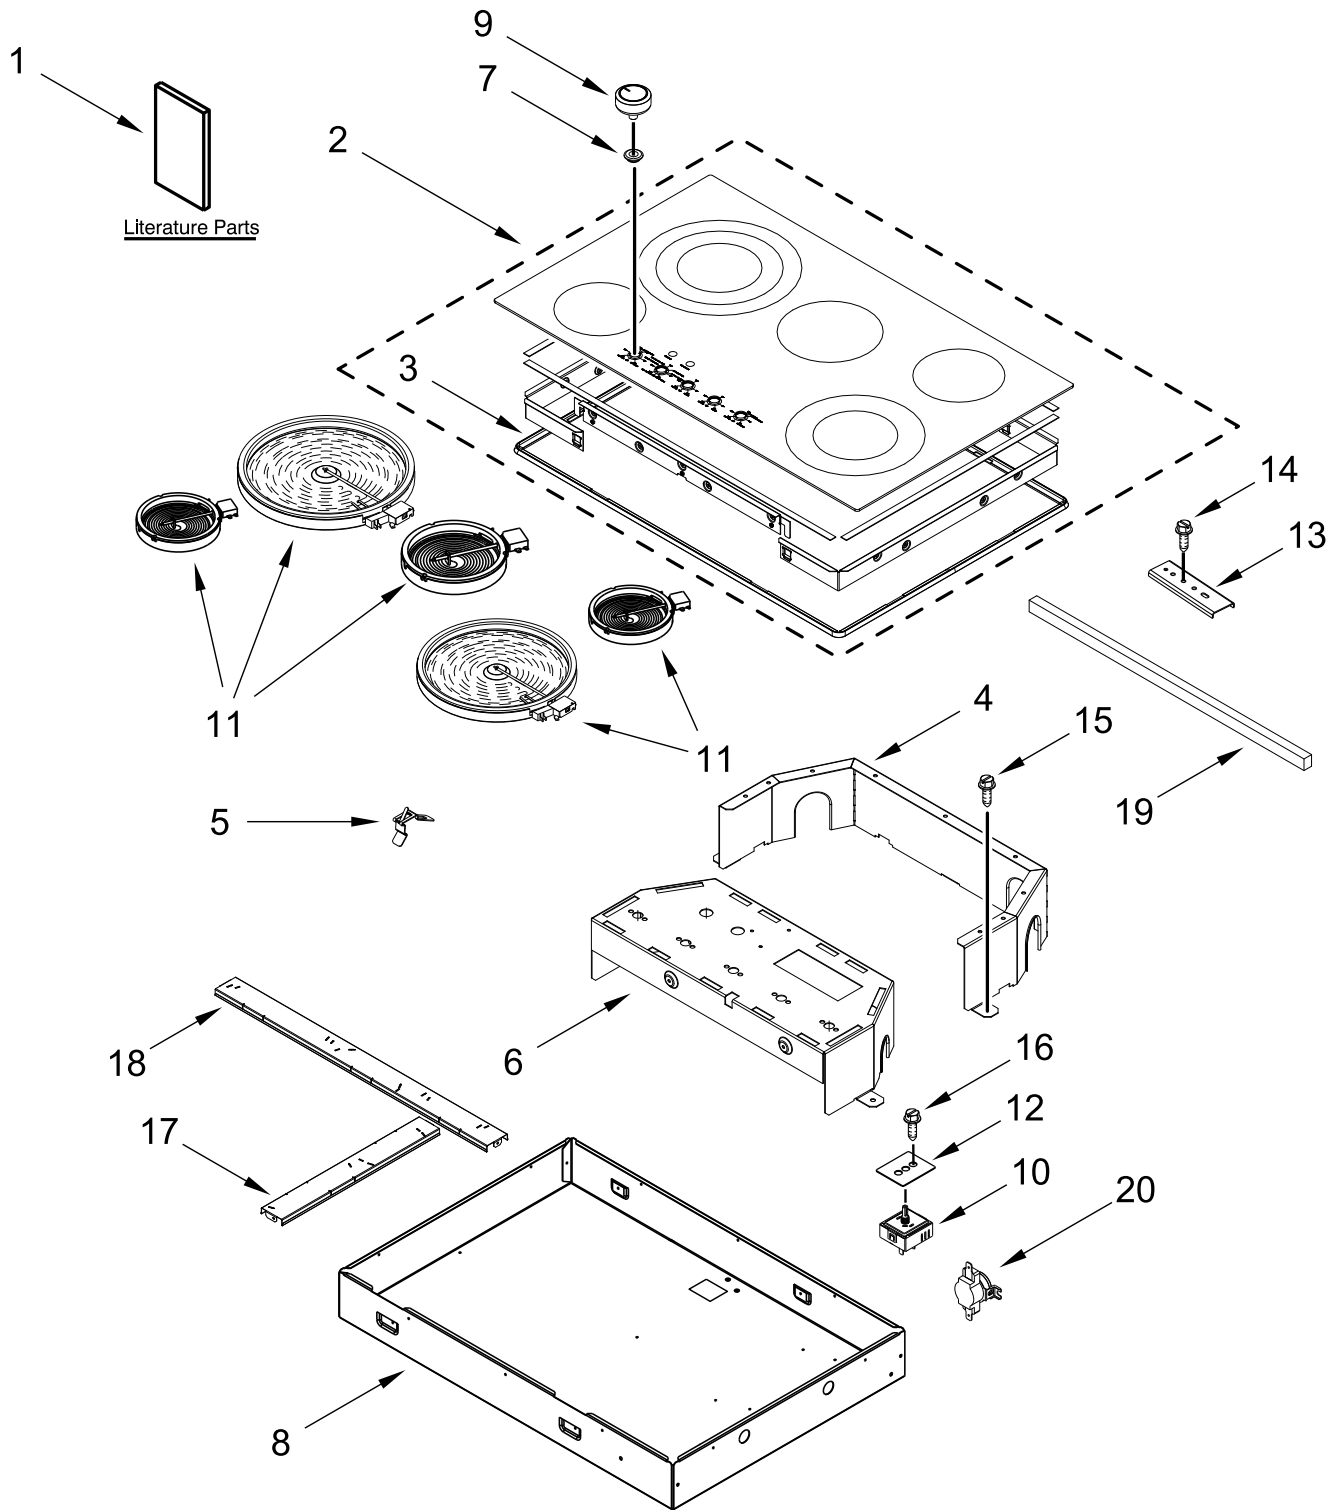

**KitchenAid®**

**36" ELECTRIC BUILT-IN COOKTOP**

**MODELS:**

KCES556HBL00 (Black)

KCES556HSS00 (Stainless)

# COOKTOP PARTS

# COOKTOP PARTS

<u>Illus. No.</u>	<u>Part No.</u>	<u>Description</u>	<u>Illus. No.</u>	<u>Part No.</u>	<u>Description</u>	<u>Illus. No.</u>	<u>Part No.</u>	<u>Description</u>
1		Literature Parts	10	W10437094	Switch, Infinite (Left Front)	13	4455917	Bracket, Cooktop Mounting
	W11206696	Instructions, Installation		W10437097	Switch, Infinite (Left Rear)	14	3400093	Screw
	W11245478	Instructions, Undercounter Installation		W10843843	Switch, Infinite (Center Rear)	15	7101P426-60	Screw
	W11161586	Guide, Use & Care		W11117250	Switch, Infinite (Right Front)	16	7101P309-60	Screw
	W11238366	Diagram, Wiring Cooktop		W10578768	Switch, Infinite (Right Rear)	17	W11175342	Rail, Short
2	W11120992	Black		W10342780	Element (1300W) (Left Front)	18	W11175345	Rail, Horizontal
	W11120993	Stainless	11	W10187839	Element (3000W) (Left Rear)	19	W11177349	Top, Foam (Heat Shield)
3		Trim, Stainless (Not Serviced)		8273993	Element (1800W) (Center Rear)	20	W10471482	Switch, TOD High Limit
4	W10340209	Shield, Switch		W11117008	Element (3200W) (Right Front)			FOLLOWING PARTS NOT ILLUSTRATED
5	W10225448	Spring, Element		8273994	Element (1200W) (Right Rear)	W11110554		Harness, Main
6	W11215841	Plate, Switch		3183956	Seal, Switch Cover	3192439		Seal, Limiter
7		Grommet				7101P426-60		Screw (For Main Harness)
	W10593536	Stainless				8286642		Tape, Foam
8		Box, Burner (Not Serviced)				W11183281		Insulation, Cooktop
9		Knob, Control	12					
	W10884728	Stainless						