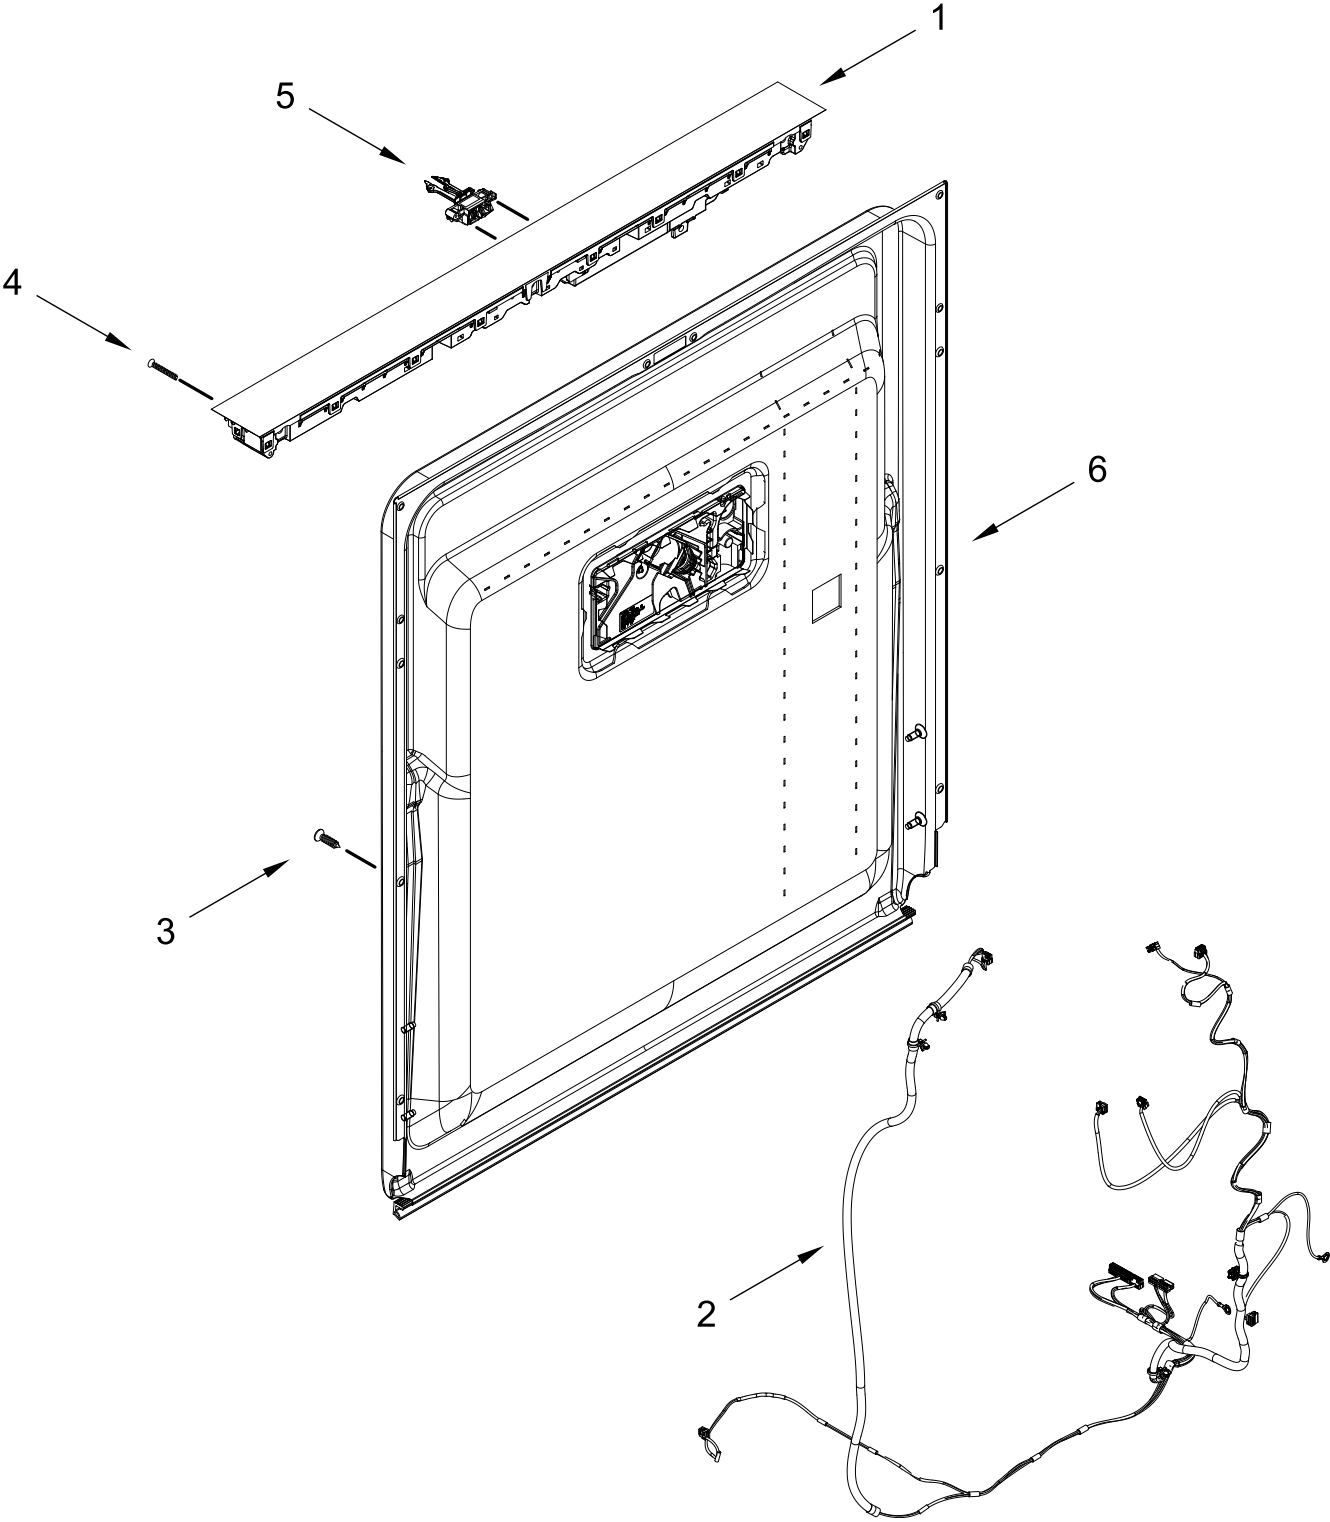

KitchenAid®

Dishwasher

MODELS:

KDTF924PPS0 (Stainless)

DOOR AND PANEL PARTS

DOOR AND PANEL PARTS

<u>Illus. No.</u>	<u>Part No.</u>	<u>Description</u>	<u>Illus. No.</u>	<u>Part No.</u>	<u>Description</u>	<u>Illus. No.</u>	<u>Part No.</u>	<u>Description</u>
1		Literature Parts	7	302868	Screw (Black)	18		Handle
	W11589935	Owners Manual	8	W11625159	Panel, 2" Adjustable (Black)		W11417401	Stainless
	W11645481	Energy Guide				19	W11545693	Support, Door (Left)
	W11663923	Tech Sheet	9	W11564603	Insulation, Inner Door		W11545696	Support, Door (Right)
2		Arm, Hinge	10	W10942031	Screw	20	W10518673	Nameplate
	W11507818	Left Hand	11	W10941985	Screw	21	W10316572	Screw
	W11507890	Right Hand	12	W11625156	Panel, 4" Adjustable (Black)	22	W11381263	Screw
3	W11126789	Cross Brace, Door	13	W10942053	Screw	23	W11049903	Stud, Mounting
4	W11634283	Nut, Barrel	14	W11575172	Insulation, Door	24	W10687133	Set Screw
5	W11625157	Panel, Main Access (Black)	15	W11609389	Insulation, Long Tub Lip			
6		Front Panel (Includes 4,10,19,20,21,22 & 23)	16	W11540965	Display, Floor			
	W11545470	Stainless	17	W11641124	Insulation, Front Panel			

CONTROL PANEL AND INNER DOOR PARTS

CONTROL PANEL AND INNER DOOR PARTS

<u>Illus.</u> <u>No.</u>	<u>Part No.</u>	<u>Description</u>	<u>Illus.</u> <u>No.</u>	<u>Part No.</u>	<u>Description</u>	<u>Illus.</u> <u>No.</u>	<u>Part No.</u>	<u>Description</u>
1		Console Assembly (Includes Insert)	3	W10941960	Screw	5	W11091934	Latch Assembly (Includes Switch)
	W11548937	Black	4	W11381263	Screw	6	W11715716	Inner Door Assembly (Includes Soap Dispenser)
2	W11592240	Wiring Harness, Inner Door						