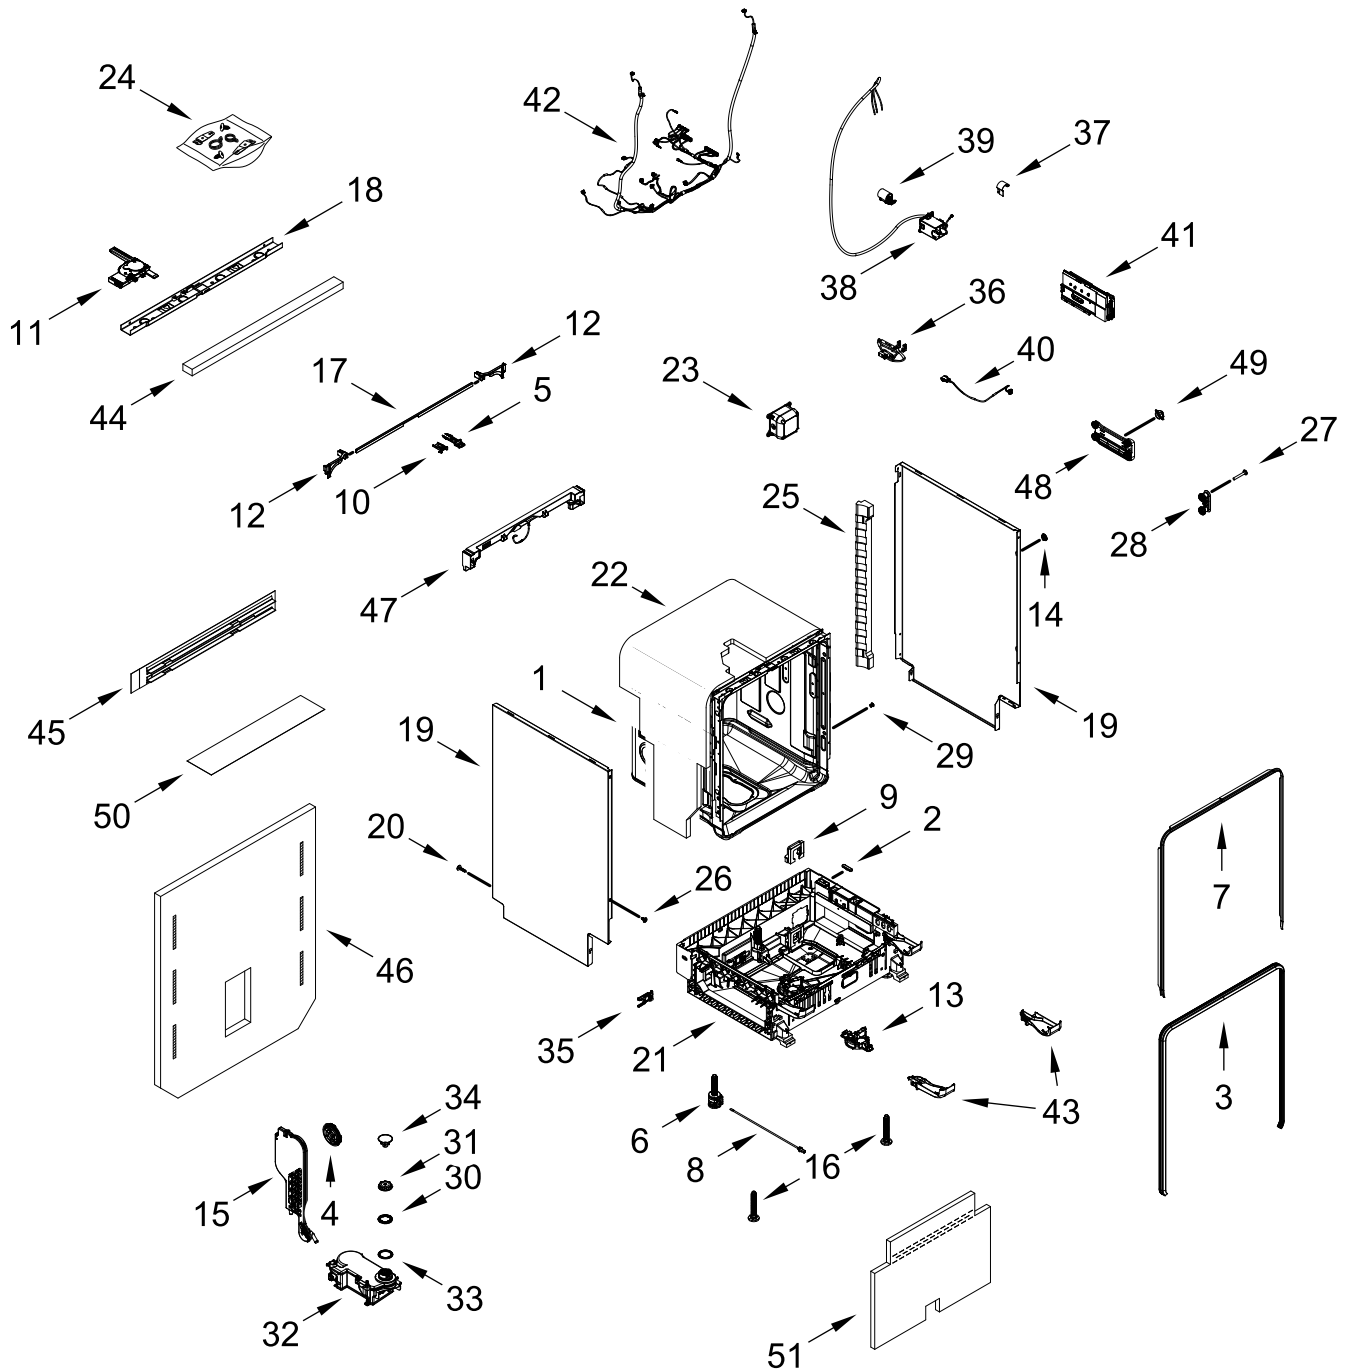

TUB AND FRAME PARTS

TUB AND FRAME PARTS

<u>Illus. No.</u>	<u>Part No.</u>	<u>Description</u>	<u>Illus. No.</u>	<u>Part No.</u>	<u>Description</u>	<u>Illus. No.</u>	<u>Part No.</u>	<u>Description</u>
1		Tub (Not Serviced)	19	W11355600	Side Panel (Left)	38	W11578108	Power Cord Assembly
2	W11671752	Pad, Tub Support		W11355598	Side Panel (Right)	39	W11418782	Filter, RFI
3	W11658880	Gasket, Tub	20	W10986499	Screw	40	W11646878	Jumper Harness, Service Port
4	W11236521	Nut, Air Break	21	W11690567	Assembly, Base	41	W11696403	Control, Electronic
5	W11314779	Strike, Latch	22	W11564606	Shield, Tub Sound	42	W11609316	Wiring Harness, Main
6	W11316238	Assembly, Leveling Leg (Rear)	23	W11643567	Assembly, Junction Box	43	W11684708	Channel, Overflow (Left)
7	W11554391	Retainer, Tub Gasket	24	W11696041	Miscellaneous Parts Bag		W11684709	Channel, Overflow (Right)
8	W11325471	Rod, Foot Adjustment (Rear)	25	W11525808	Spacer, Side Panel	44	W11676843	Foam, Crossbar
9	W11668893	Holder, Damper	26	W11350847	Screw	45	W11673775	Kit, Side Cover Installation
10	W11317043	Cover, Door Opening	27	W10941972	Screw	46	W11600452	Insulation, Back
11	W11590760	Assembly, Door Opening	28	W11345595	Tub Mount, Upper Rack	47	W11664579	Crossbar, Upper Rear
12	W11316692	Cover, Tub Corner (Left)	29	W11656505	Button, Tub	48	W11315145	Tub Mount, Third Level Rack (Left)
	W11316688	Cover, Tub Corner (Right)	30	W11227921	Nut, Softner		W11315146	Tub Mount, Third Level Rack (Right)
13	W11602936	Float Switch	31	W11227934	Cap, Salt			
14	W11321022	Plug, Tub	32	W11546882	Softener, Water			
15	W11568183	Air Break	33	W11224085	Seal, Softener	49	W11630670	Nut, Tub
16	W11325130	Leg, Leveling (Front)	34	W11509486	Funnel, Salt	50	W11676404	Strip, Anti-Condensation
17	W11317036	Cover, Top	35	W11686061	Plate, In/Out Hoses	51	W11626034	Insulation, Floor
18	W11306174	Crossbar, Front Frame	36	W11545951	Jumper, RFI to Control			
			37	W10943118	Spring, Grounding