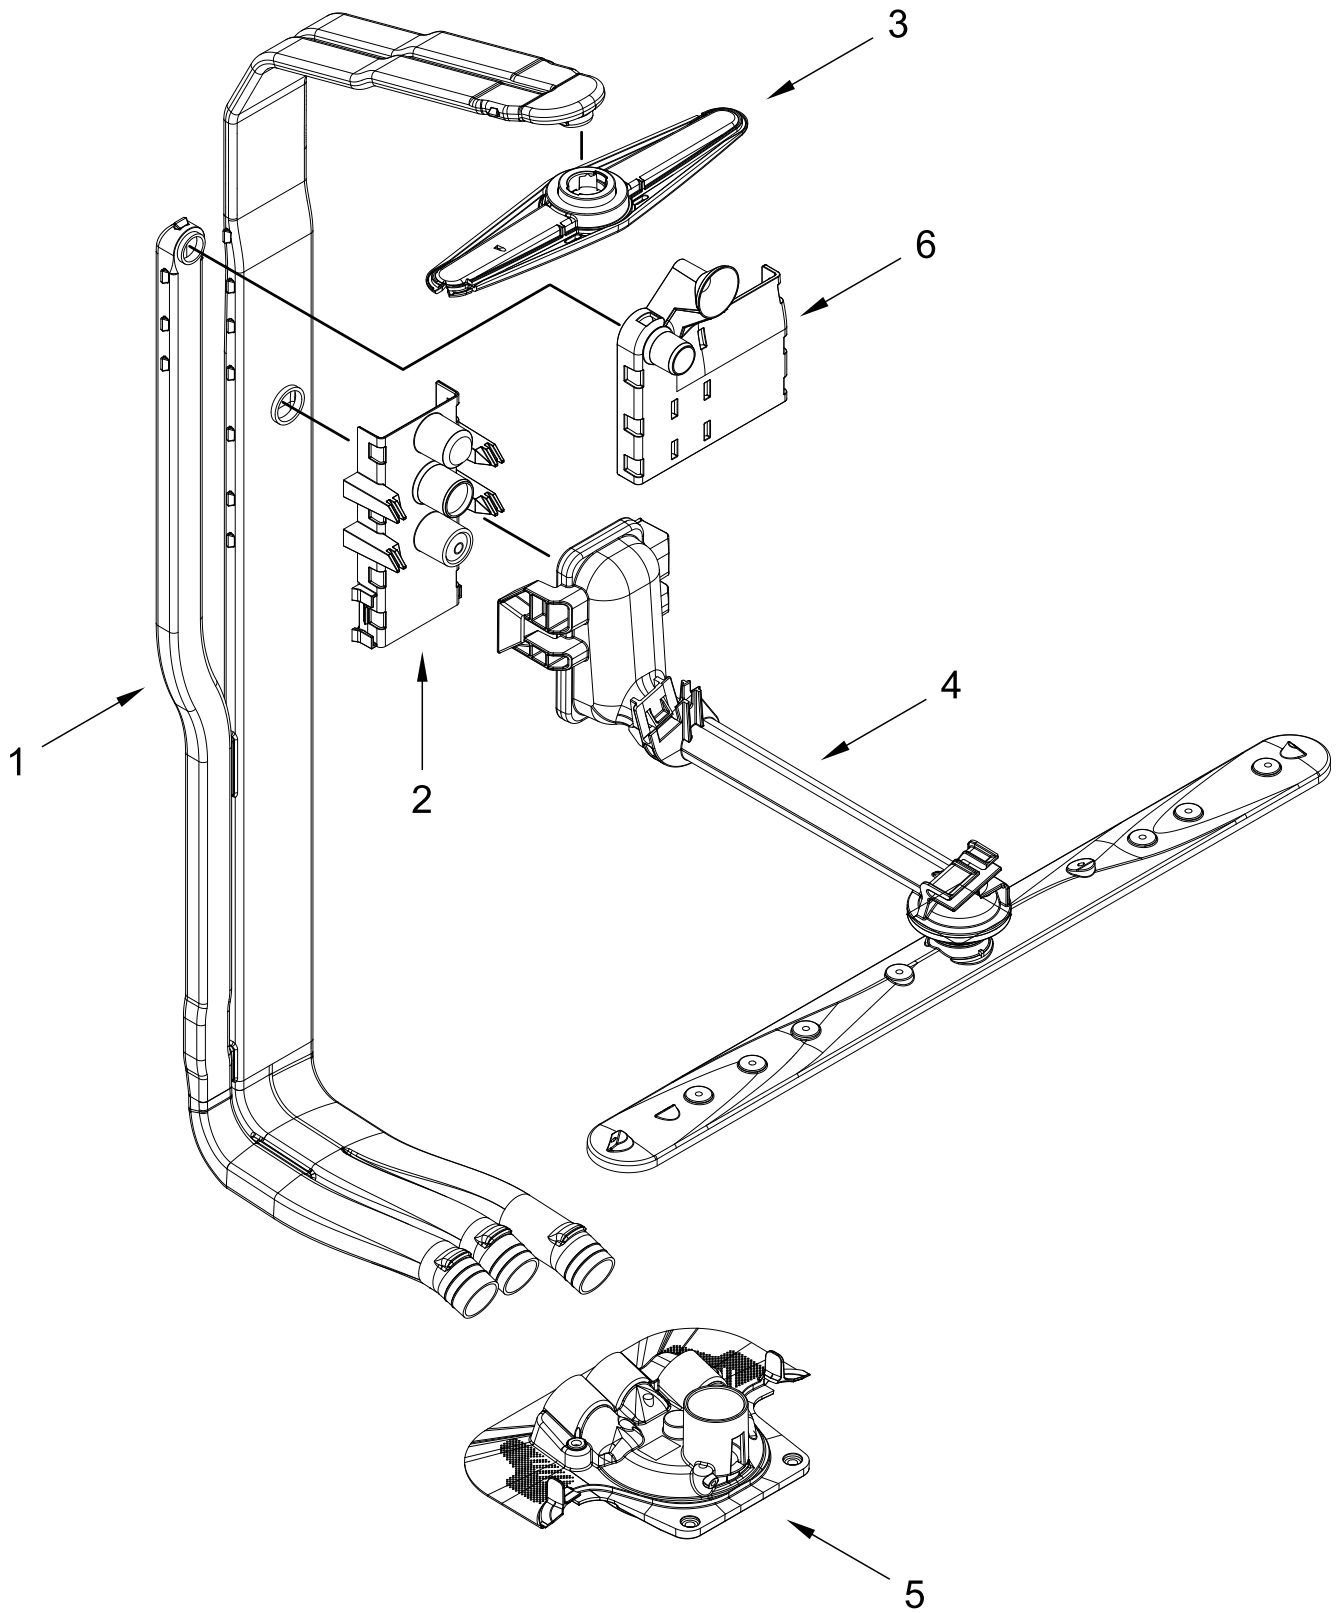

UPPER WASH AND RINSE PARTS

UPPER WASH AND RINSE PARTS

<u>Illus.</u> <u>No.</u>	<u>Part No.</u>	<u>Description</u>	<u>Illus.</u> <u>No.</u>	<u>Part No.</u>	<u>Description</u>	<u>Illus.</u> <u>No.</u>	<u>Part No.</u>	<u>Description</u>
1	W11668592	Feed Tube Assembly	3	W11522201	Sprayarm, Third Level	5	W11602499	Cover, Diverter
2	W11522213	Retainer, Docking (2nd Level)	4	W11680190	Upper Sprayarm Assembly	6	W11221214	Retainer, Docking (3rd Level)