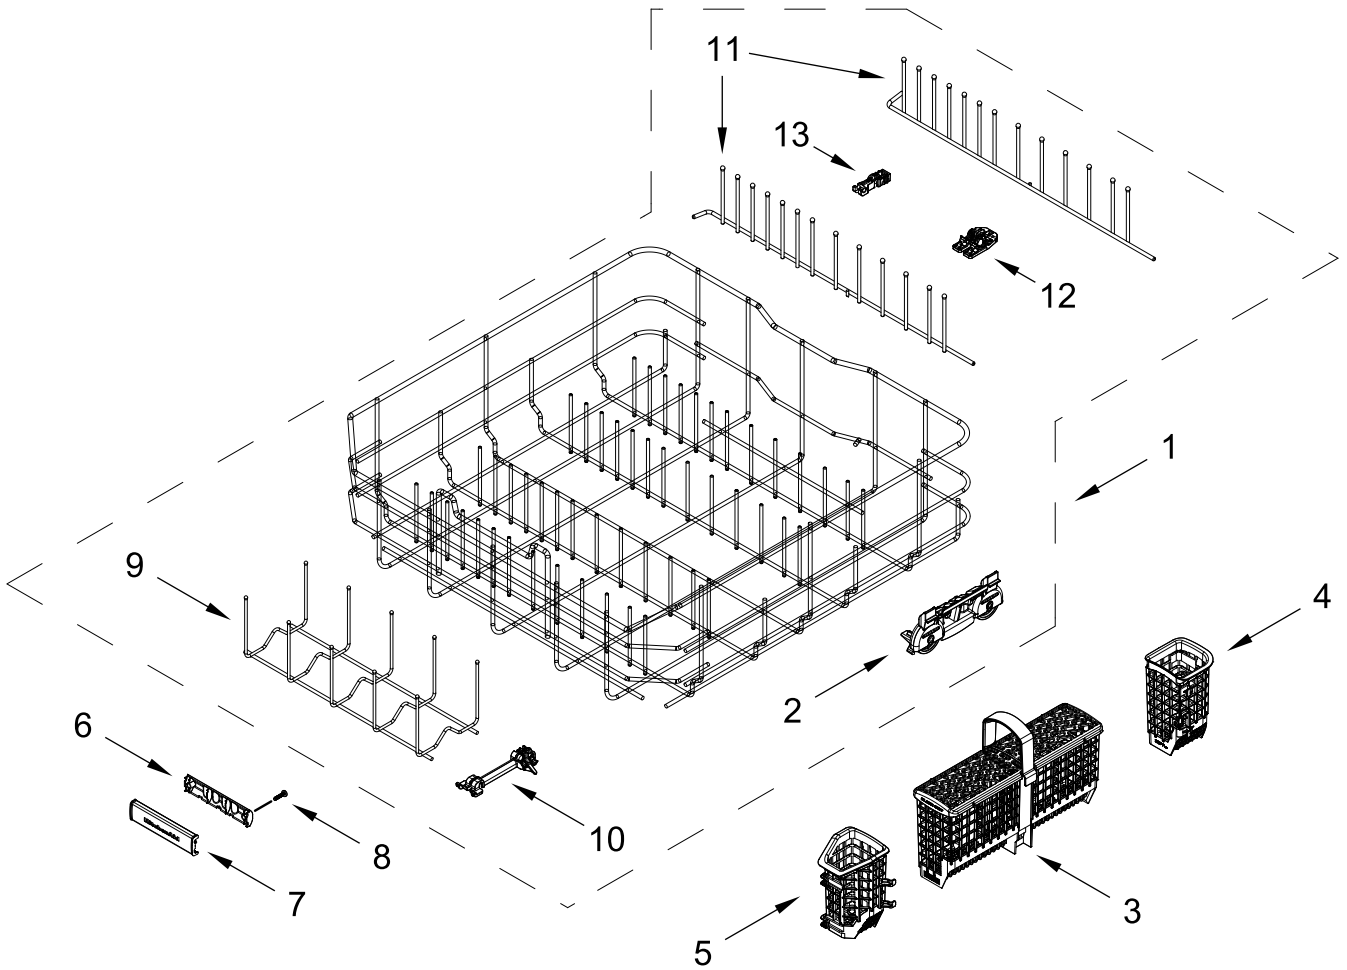

LOWER RACK PARTS

LOWER RACK PARTS

<u>Illus.</u> <u>No.</u>	<u>Part No.</u>	<u>Description</u>	<u>Illus.</u> <u>No.</u>	<u>Part No.</u>	<u>Description</u>	<u>Illus.</u> <u>No.</u>	<u>Part No.</u>	<u>Description</u>
1	W11626547	Dishrack, Lower	6	W11590235	Handle, Rear	11	W11389056	Tine, Folddown (Rear)
2	W11543650	Wheel & Transport Assembly	7	W11590247	Handle, Front		W11385226	Tine, Folddown (Front)
3	W11629677	Silverware Basket Assembly	8	W11337336	Screw	12	W11545635	Clip, Positioning
4	W11634637	Utensil Basket (Rear)	9	W11543710	Sliding Tine, Bowl	13	W11545636	Clip, Retainer
5	W11634635	Utensil Basket (Front)	10	W11523448	Clip, Sliding Tine