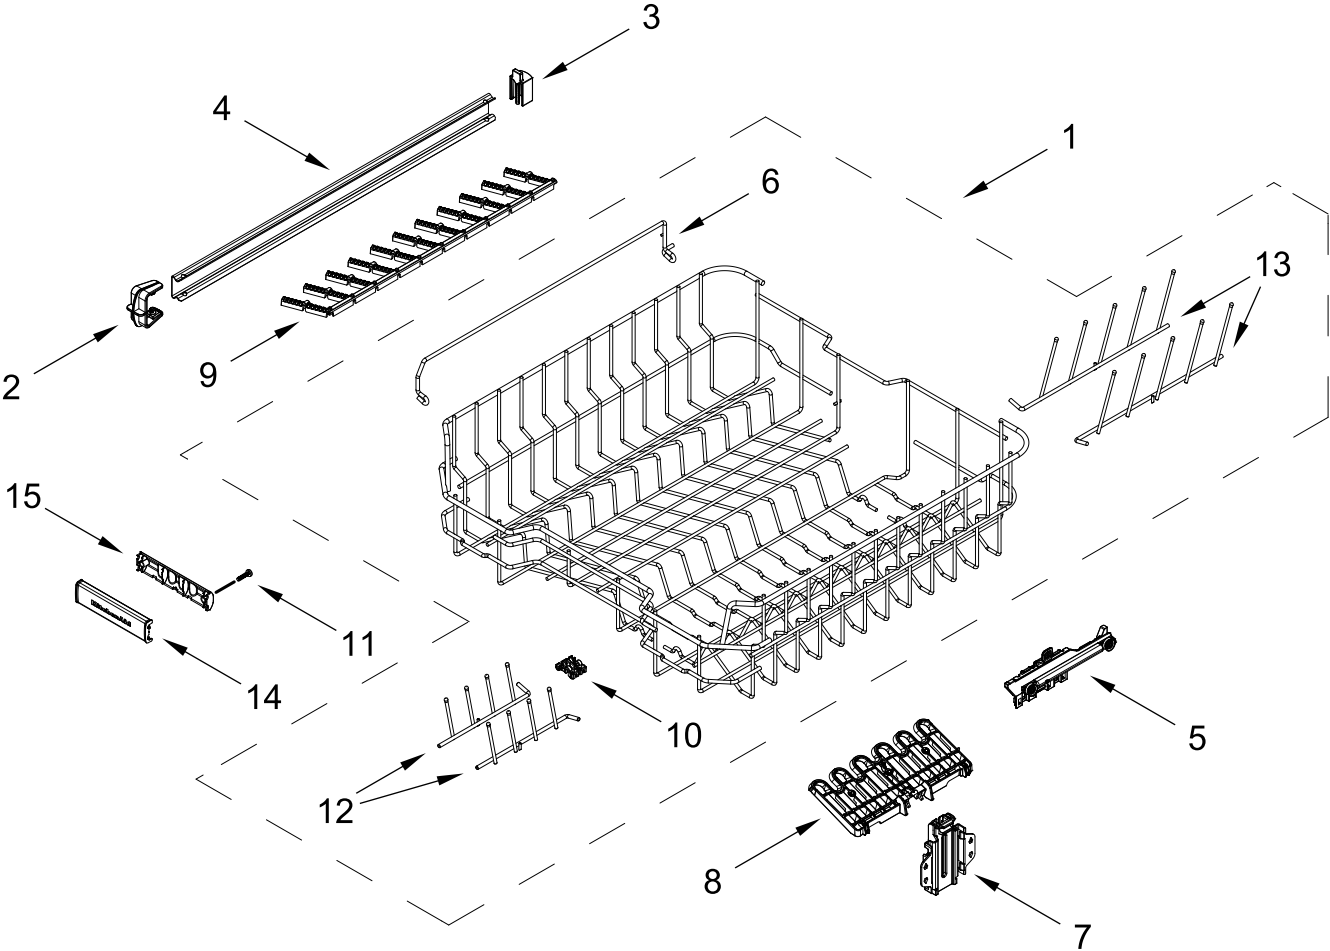

UPPER RACK AND TRACK PARTS

UPPER RACK AND TRACK PARTS

<u>Illus.</u> <u>No.</u>	<u>Part No.</u>	<u>Description</u>	<u>Illus.</u> <u>No.</u>	<u>Part No.</u>	<u>Description</u>	<u>Illus.</u> <u>No.</u>	<u>Part No.</u>	<u>Description</u>
1	W11534668	Dishrack, Upper	7	W11592682	Clip, Cup Shelf	13	W11534672	Tine Row, Back (Left)
2	W11315114	Track Stop, Front	8	W11592896	Cup Shelf		W11534677	Tine Row, Back (Right)
3	W11315116	Track Stop, Rear	9	W11538488	Tine Row, Fold Down	14	W11590247	Handle, Front
4	W10884045	Track, Dishrack	10	W11315981	Clip, Tine Row	15	W11590235	Handle, Rear
5	W11561903	Adjustment Assembly (Left)	11	W11337336	Screw			
	W11561902	Adjustment Assembly (Right)	12	W11598462	Tine Row, Front (Left)			
6	W11356045	Support, Tine Row		W11598463	Tine Row, Front (Right)			