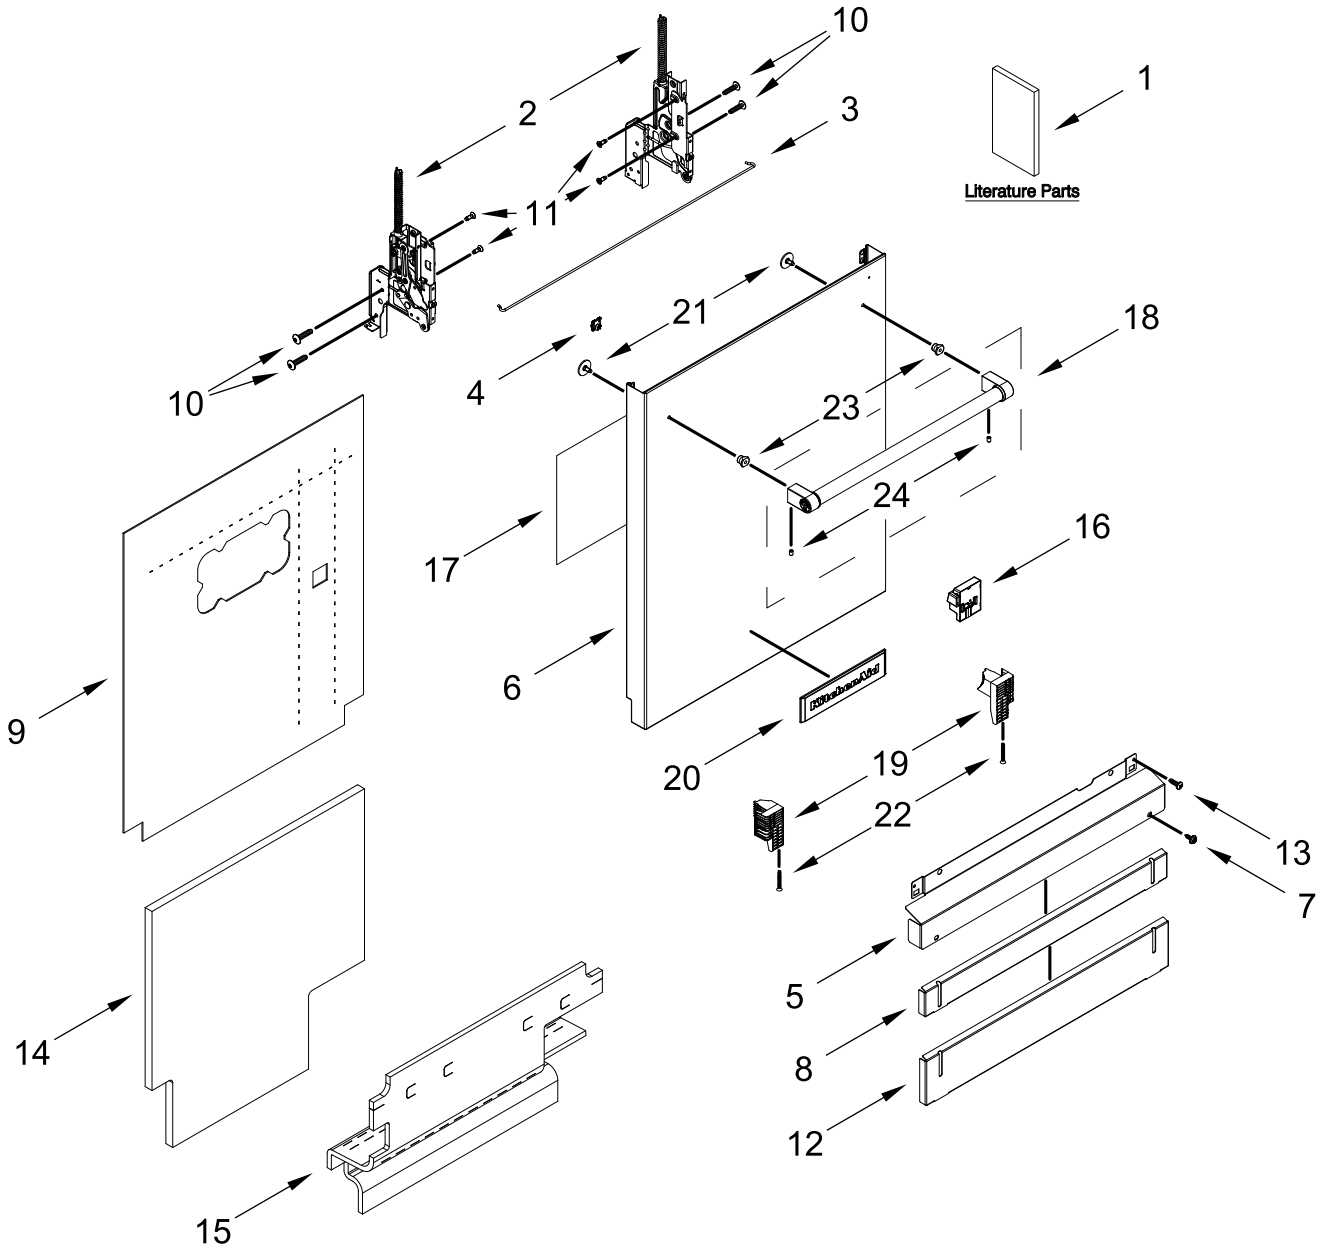

KitchenAid®

Dishwasher

MODELS:

KDTF924PPS0 (Stainless)

DOOR AND PANEL PARTS

DOOR AND PANEL PARTS

<u>Illus. No.</u>	<u>Part No.</u>	<u>Description</u>	<u>Illus. No.</u>	<u>Part No.</u>	<u>Description</u>	<u>Illus. No.</u>	<u>Part No.</u>	<u>Description</u>
1		Literature Parts	7	302868	Screw (Black)	18		Handle
	W11589935	Owners Manual	8	W11625159	Panel, 2" Adjustable (Black)		W11417401	Stainless
	W11645481	Energy Guide				19	W11545693	Support, Door (Left)
	W11663923	Tech Sheet	9	W11564603	Insulation, Inner Door		W11545696	Support, Door (Right)
2		Arm, Hinge	10	W10942031	Screw	20	W10518673	Nameplate
	W11507818	Left Hand	11	W10941985	Screw	21	W10316572	Screw
	W11507890	Right Hand	12	W11625156	Panel, 4" Adjustable (Black)	22	W11381263	Screw
3	W11126789	Cross Brace, Door	13	W10942053	Screw	23	W11049903	Stud, Mounting
4	W11634283	Nut, Barrel	14	W11575172	Insulation, Door	24	W10687133	Set Screw
5	W11625157	Panel, Main Access (Black)	15	W11609389	Insulation, Long Tub Lip			
6		Front Panel (Includes 4,10,19,20,21,22 & 23)	16	W11540965	Display, Floor			
	W11545470	Stainless	17	W11641124	Insulation, Front Panel			

CONTROL PANEL AND INNER DOOR PARTS

CONTROL PANEL AND INNER DOOR PARTS

<u>Illus.</u> <u>No.</u>	<u>Part No.</u>	<u>Description</u>	<u>Illus.</u> <u>No.</u>	<u>Part No.</u>	<u>Description</u>	<u>Illus.</u> <u>No.</u>	<u>Part No.</u>	<u>Description</u>
1		Console Assembly (Includes Insert)	3	W10941960	Screw	5	W11091934	Latch Assembly (Includes Switch)
	W11548937	Black	4	W11381263	Screw	6	W11715716	Inner Door Assembly (Includes Soap Dispenser)
2	W11592240	Wiring Harness, Inner Door						