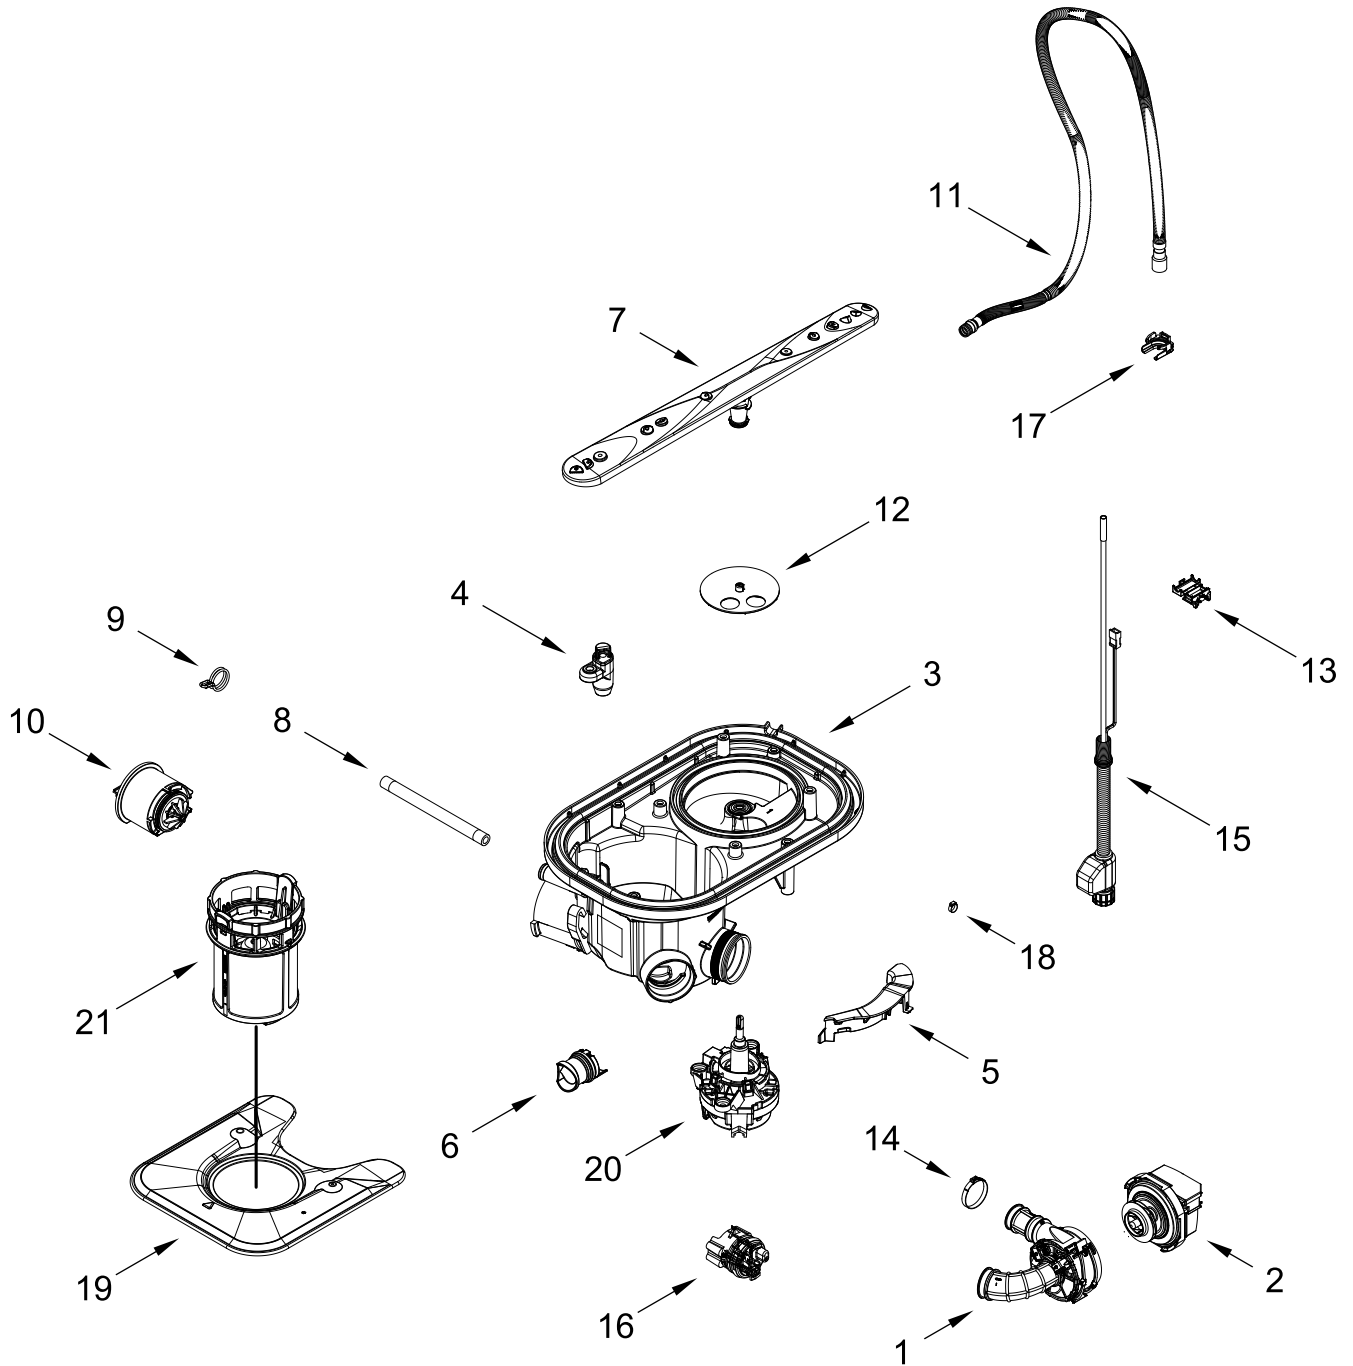

PUMP, WASHARM AND MOTOR PARTS

PUMP, WASHARM AND MOTOR PARTS

<u>Illus.</u> <u>No.</u>	<u>Part No.</u>	<u>Description</u>	<u>Illus.</u> <u>No.</u>	<u>Part No.</u>	<u>Description</u>	<u>Illus.</u> <u>No.</u>	<u>Part No.</u>	<u>Description</u>
1	W11630727	Heater, Pump	9	W10096851	Clamp, Hose	17	W11626817	Clip, Hose
2	W11630725	Motor, Pump	10	W11631981	Motor, Drain	18	W11015323	Clamp, Hose
3	W11560668	Sump (includes Seal)	11	W11586395	Hose, Drain	19	W11445183	Grate
4	W11559823	Drain Vent Assembly	12	W11175586	Disc, Diverter	20	W11543924	Diverter Valve Motor
5	W11560657	Diffuser, Inlet	13	W10942827	Housing, Connector	21	W11559846	Filter
6	W11560834	Check Valve, Drain	14	W11122851	Clamp, Hose			
7	W11528063	Wash Arm Assembly	15	W11551555	Hose, Inlet			
8	W11008962	Hose, Pump Inlet	16	W11126174	Indicator, Optical Wash