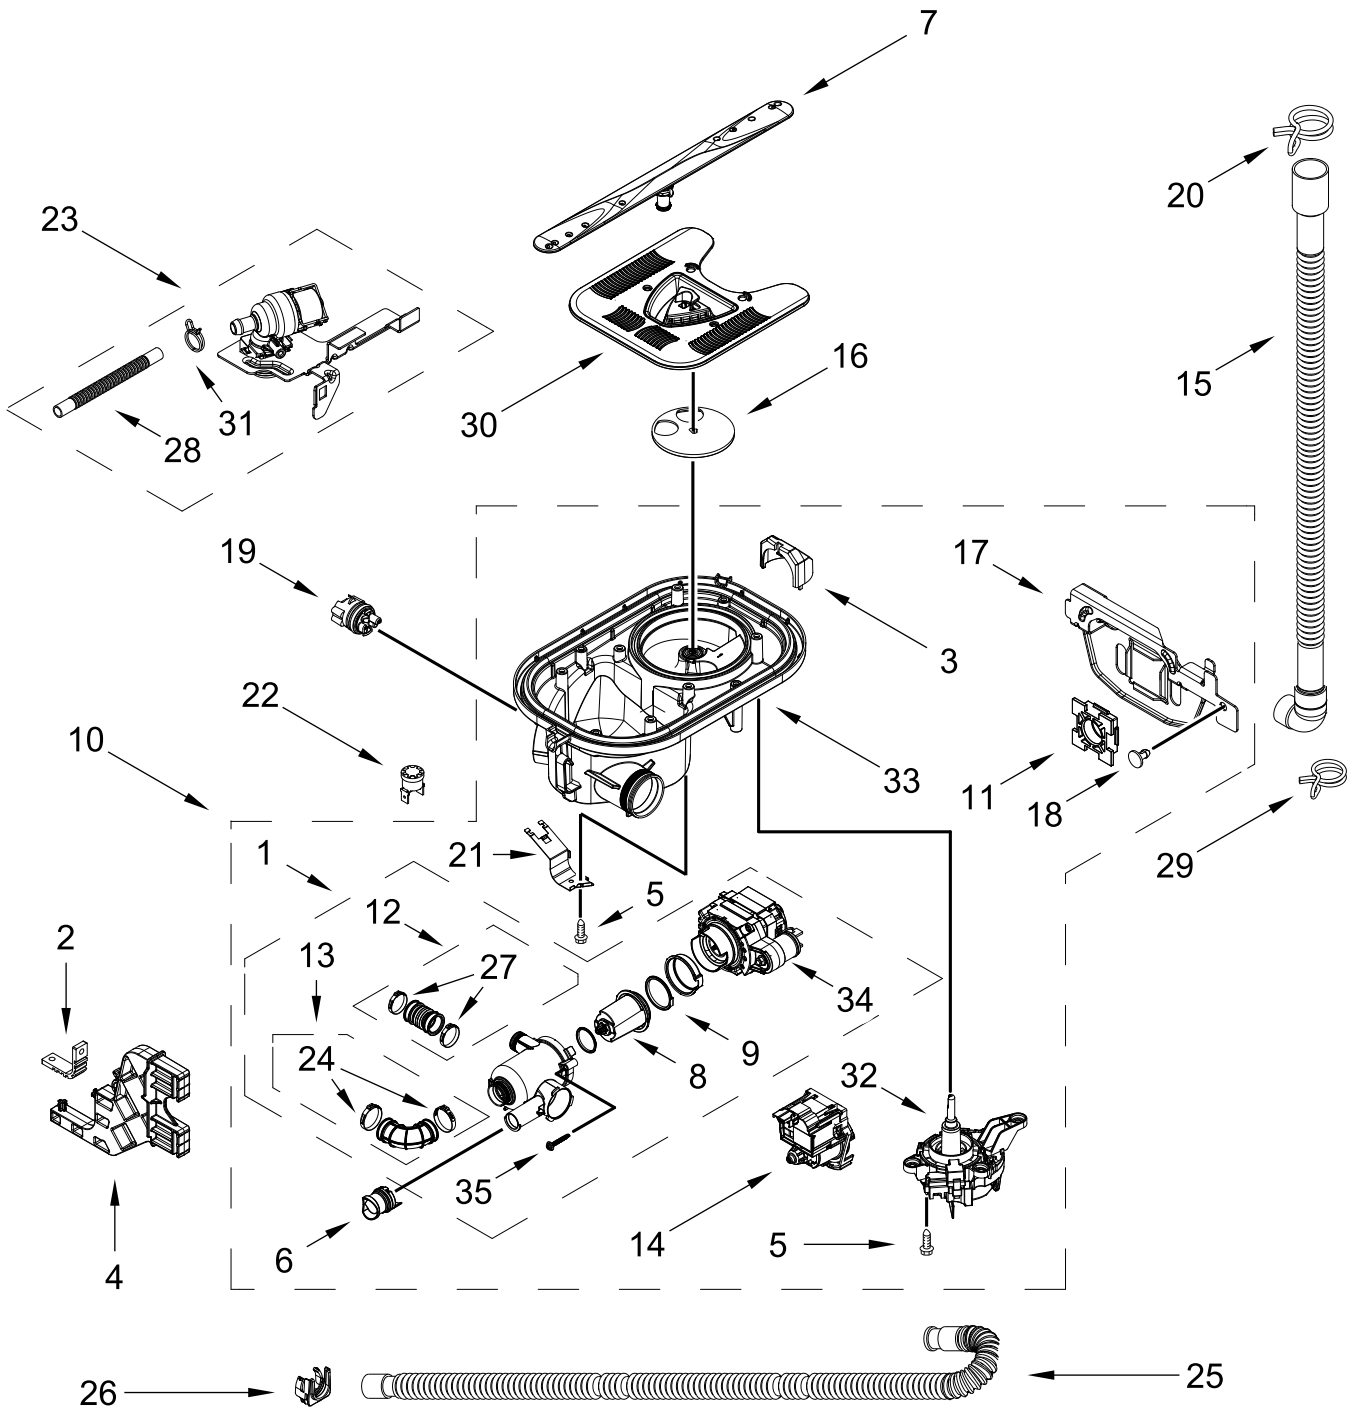

PUMP, WASHARM AND MOTOR PARTS

PUMP, WASHARM AND MOTOR PARTS

<u>Illus. No.</u>	<u>Part No.</u>	<u>Description</u>	<u>Illus. No.</u>	<u>Part No.</u>	<u>Description</u>	<u>Illus. No.</u>	<u>Part No.</u>	<u>Description</u>
1	W11122133	Pump Assembly	13	W10900387	Hose, Suction	24	W11122851	Clamp, Hose
2	W11294352	Isolator, Front Motor	14	W11035709	Motor, Drain	25	W11036161	Hose
3	W10891545	Diffuser, Inlet	15	W11131184	Hose, Drain	26	W11036143	Clip, Hose
4	W11294350	Hanger, Front Motor	16	W10903468	Disc, Diverter	27	W10466656	Clamp, Hose
5	9741232	Screw	17	W11025963	Bracket, Rear Motor	28	W11036287	Hose, Inlet
6	W10891547	Check Valve, Drain	18	W11418271	Fastener	29	W11236576	Clamp, Hose
7	W11048456	Wash Arm Assembly	19	W11126174	Indicator, Optical Wash	30	W11039864	Grate
8	W11108699	Filter Assembly	20	370445	Clamp, Hose	31	371505	Clamp, Hose
9	W10380239	Ring, Volute	21	W11163419	Bracket, Thermostat	32		Diverter Valve Motor (Not Serviced)
10	W11345228	Motor & Sump Assembly	22	W11193089	Thermostat (Included with Main Wiring Harness)	33	W11034556	Sump (includes Seal and Diverter)
11	W11036663	Isolator, Rear Motor	23	W11025970	Fill Valve Assembly	34	W10753070	Capacitor
12	W11250985	Hose, Pressure				35	W10467002	Screw