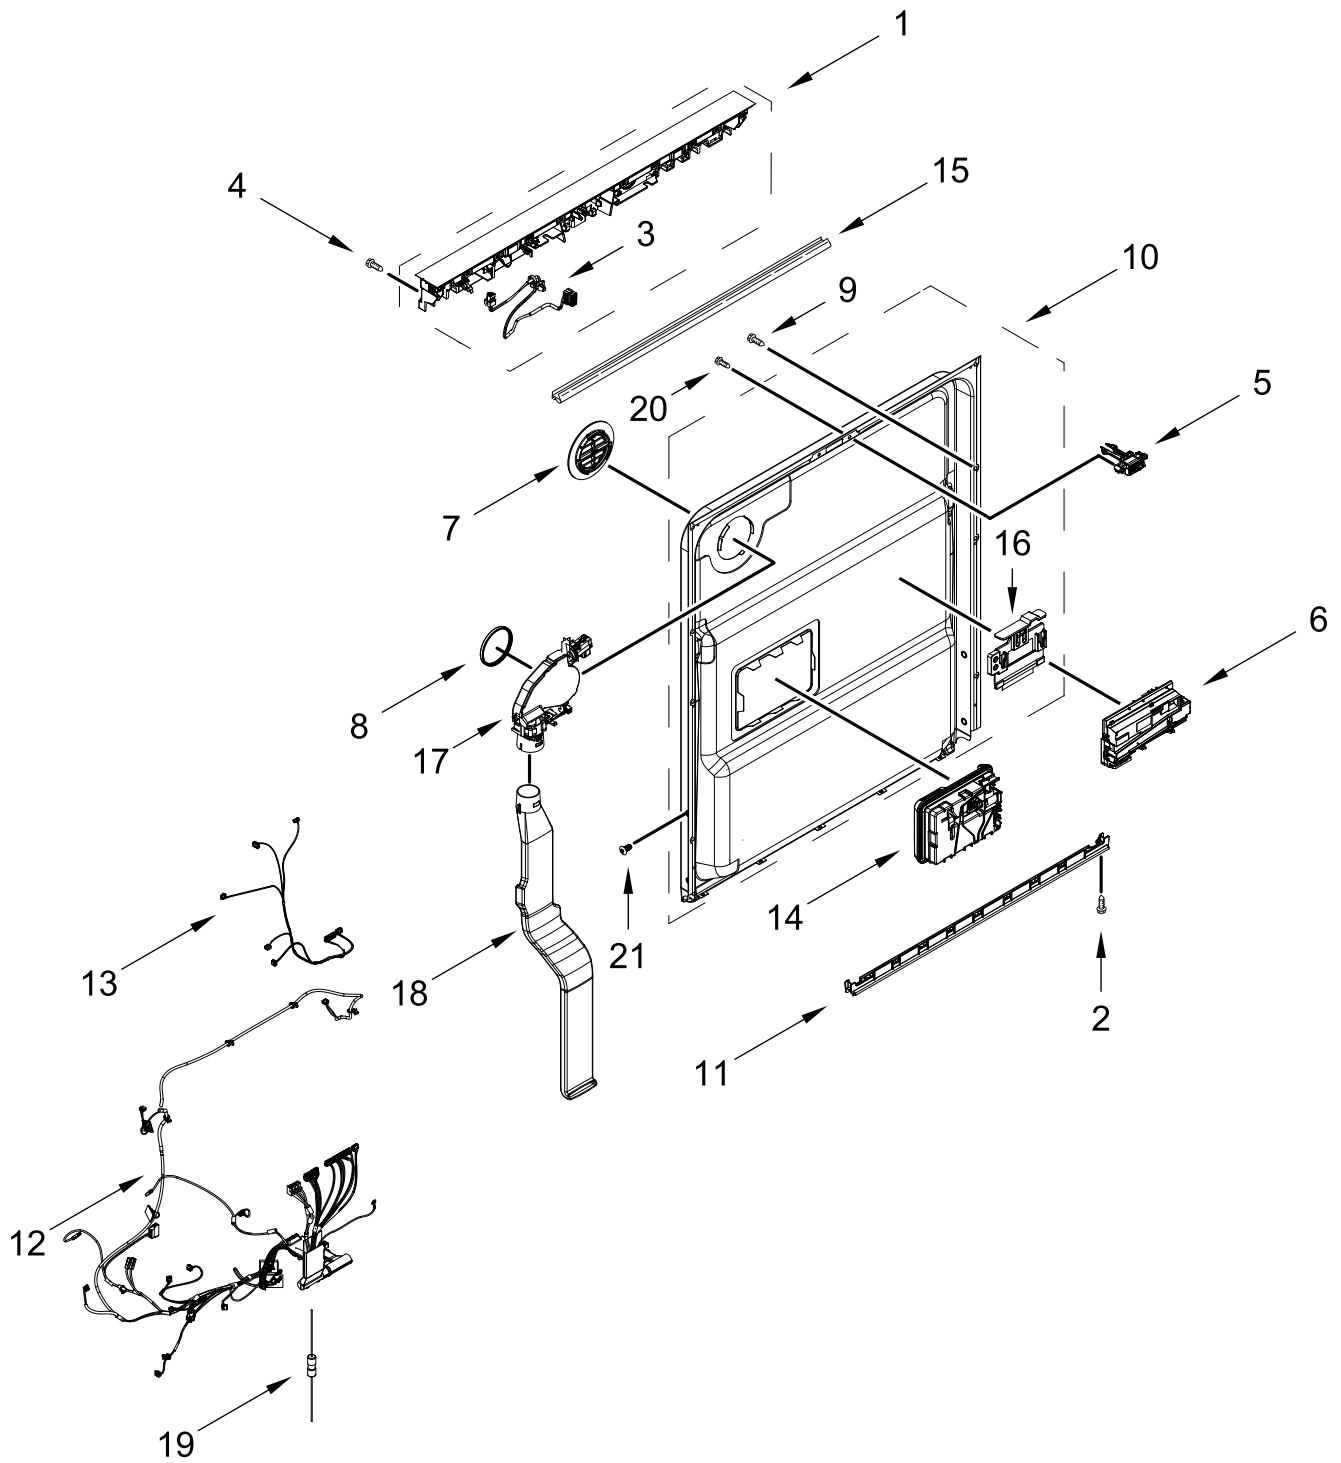

KitchenAid®

Dishwasher

MODELS:

KDTM604KPS3 (Stainless)

KDTM604KBS3 (Black Stainless)

DOOR AND PANEL PARTS

DOOR AND PANEL PARTS

<u>Illus.</u> <u>No.</u>	<u>Part No.</u>	<u>Description</u>	<u>Illus.</u> <u>No.</u>	<u>Part No.</u>	<u>Description</u>	<u>Illus.</u> <u>No.</u>	<u>Part No.</u>	<u>Description</u>
1		Literature Parts	6		Front Panel (Includes 4, 7 & 11)	13		Toe Panel
	W11323304	Owners Manual					W11467733	Black
	W11650512	Energy Guide		W11684946	Stainless	14	W11364953	Screw
	W11366142	Tech Sheet		W11233294	Black Stainless	15	3400000	Screw
2		Arm, Hinge	7	W10518673	Nameplate	16	W11049903	Stud, Mounting
	W11662392	Left Hand	8	W10919858	Insulation, Multi-Layer	17	W10316572	Screw
	W11662370	Right Hand	9	W11038694	Insulation, Single Layer	18		Handle Assembly
3	W11377160	Cross Brace, Door					W11417401	Stainless
4	W11102920	Light Pipe	10	W10919859	Insulation, Front Panel	19	W10687133	Set Screw
5		Access Panel	11	W10692757	Barrel Nut, Front Panel			
	W11108979	Black	12	W11438978	Screw, Black			

CONTROL PANEL AND INNER DOOR PARTS

CONTROL PANEL AND INNER DOOR PARTS

<u>Illus. No.</u>	<u>Part No.</u>	<u>Description</u>	<u>Illus. No.</u>	<u>Part No.</u>	<u>Description</u>	<u>Illus. No.</u>	<u>Part No.</u>	<u>Description</u>
1		Console Assembly (Includes Insert)	10	W11098822	Inner Door Assembly	18	W11038734	Duct, Vent
	W11496609	Black	11	W11563231	Seal, Door Bottom	19	W11397505	Fuse, In-line
2	W11258418	Screw	12	W11649441	Wiring Harness, Main (Includes Thermostat & Fuse)	20	W10348408	Screw
3	W11336943	Jumper, Door				21	3400071	Screw
4	W10711884	Screw	13	W11084867	Wiring Harness, Inner Door			
5	W11091934	Latch Assembly (Includes Switch)	14	W11092649	Dispenser Assembly			
6	W11524496	Control, Electronic	15	W11050927	Seal, Console/Door			
7	W11025634	Bezel, Vent (Also Order Gasket)	16	W11088985	Hanger, Control			
8	W11184028	Gasket, Vent	17	W11038720	Vent Assembly (Includes Fan)			
9	W10348409	Screw			(Also Order Gasket)			