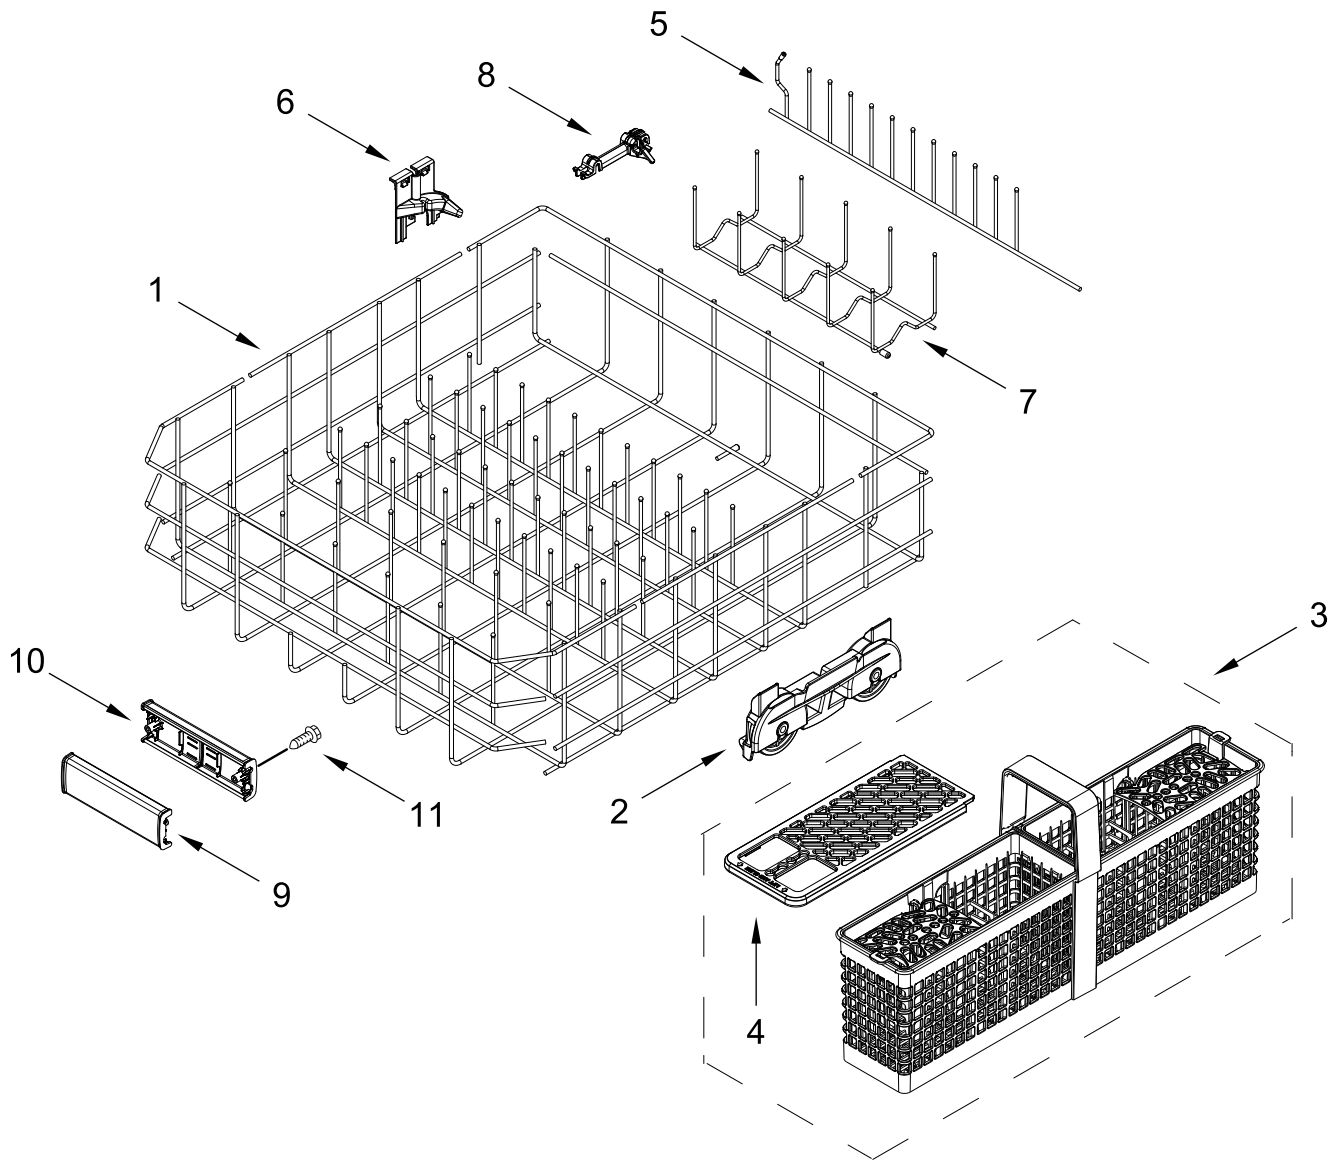

LOWER RACK PARTS

LOWER RACK PARTS

<u>Illus.</u> <u>No.</u>	<u>Part No.</u>	<u>Description</u>	<u>Illus.</u> <u>No.</u>	<u>Part No.</u>	<u>Description</u>	<u>Illus.</u> <u>No.</u>	<u>Part No.</u>	<u>Description</u>
1	W11224324	Dishrack, Lower	5	W10056272	Tine Row, Fold Down	9	W11392620	Handle, Dishrack Front
2	W11133747	Wheel & Transport Assembly	6	W11268658	Retainer, Flex Row	10	W11268681	Handle, Dishrack Rear
3	W11291798	Silverware Basket Assembly	7	W11505859	Tine Row, Sliding	11	9741232	Screw
4	W11267718	Lid, Silverware Basket	8	W11409979	Retainer, Sliding Tine Row