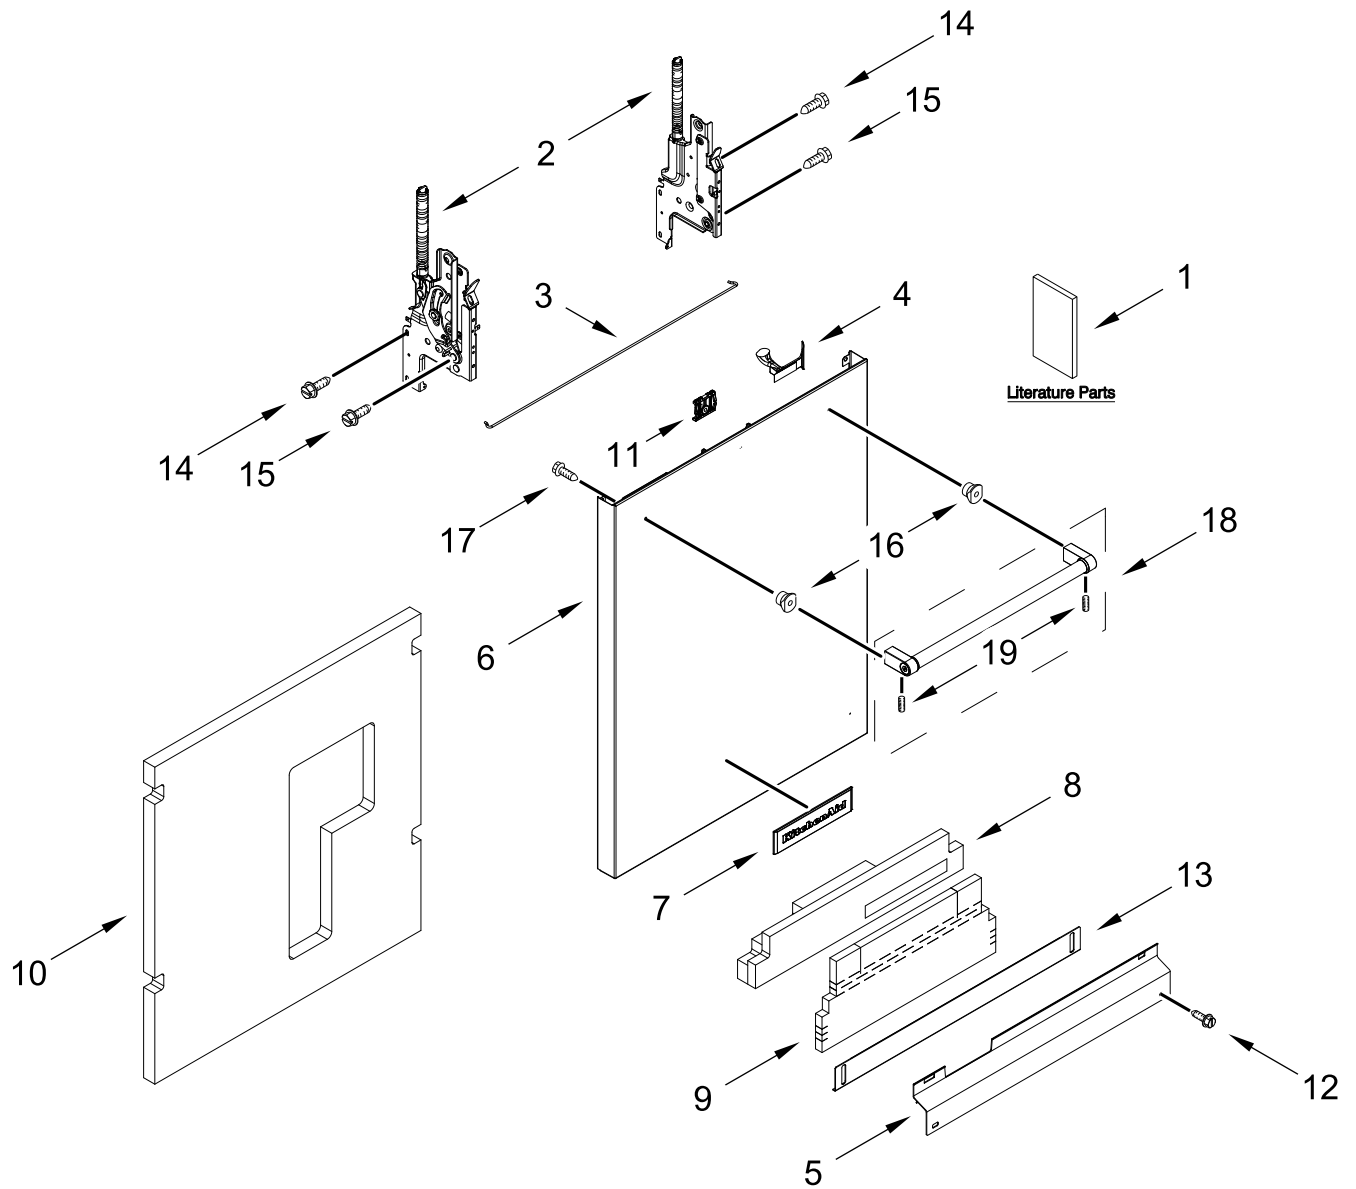

KitchenAid®

Dishwasher

MODELS:

KDTM604KPS3 (Stainless)

KDTM604KBS3 (Black Stainless)

DOOR AND PANEL PARTS

DOOR AND PANEL PARTS

<u>Illus.</u> <u>No.</u>	<u>Part No.</u>	<u>Description</u>	<u>Illus.</u> <u>No.</u>	<u>Part No.</u>	<u>Description</u>	<u>Illus.</u> <u>No.</u>	<u>Part No.</u>	<u>Description</u>
1		Literature Parts	6		Front Panel (Includes 4, 7 & 11)	13		Toe Panel
	W11323304	Owners Manual					W11467733	Black
	W11650512	Energy Guide		W11684946	Stainless	14	W11364953	Screw
	W11366142	Tech Sheet		W11233294	Black Stainless	15	3400000	Screw
2		Arm, Hinge	7	W10518673	Nameplate	16	W11049903	Stud, Mounting
	W11662392	Left Hand	8	W10919858	Insulation, Multi-Layer	17	W10316572	Screw
	W11662370	Right Hand	9	W11038694	Insulation, Single Layer	18		Handle Assembly
3	W11377160	Cross Brace, Door					W11417401	Stainless
4	W11102920	Light Pipe	10	W10919859	Insulation, Front Panel	19	W10687133	Set Screw
5		Access Panel	11	W10692757	Barrel Nut, Front Panel			
	W11108979	Black	12	W11438978	Screw, Black			

CONTROL PANEL AND INNER DOOR PARTS

CONTROL PANEL AND INNER DOOR PARTS

<u>Illus. No.</u>	<u>Part No.</u>	<u>Description</u>	<u>Illus. No.</u>	<u>Part No.</u>	<u>Description</u>	<u>Illus. No.</u>	<u>Part No.</u>	<u>Description</u>
1		Console Assembly (Includes Insert)	10	W11098822	Inner Door Assembly	18	W11038734	Duct, Vent
	W11496609	Black	11	W11563231	Seal, Door Bottom	19	W11397505	Fuse, In-line
2	W11258418	Screw	12	W11649441	Wiring Harness, Main (Includes Thermostat & Fuse)	20	W10348408	Screw
3	W11336943	Jumper, Door				21	3400071	Screw
4	W10711884	Screw	13	W11084867	Wiring Harness, Inner Door			
5	W11091934	Latch Assembly (Includes Switch)	14	W11092649	Dispenser Assembly			
6	W11524496	Control, Electronic	15	W11050927	Seal, Console/Door			
7	W11025634	Bezel, Vent (Also Order Gasket)	16	W11088985	Hanger, Control			
8	W11184028	Gasket, Vent	17	W11038720	Vent Assembly (Includes Fan)			
9	W10348409	Screw			(Also Order Gasket)			