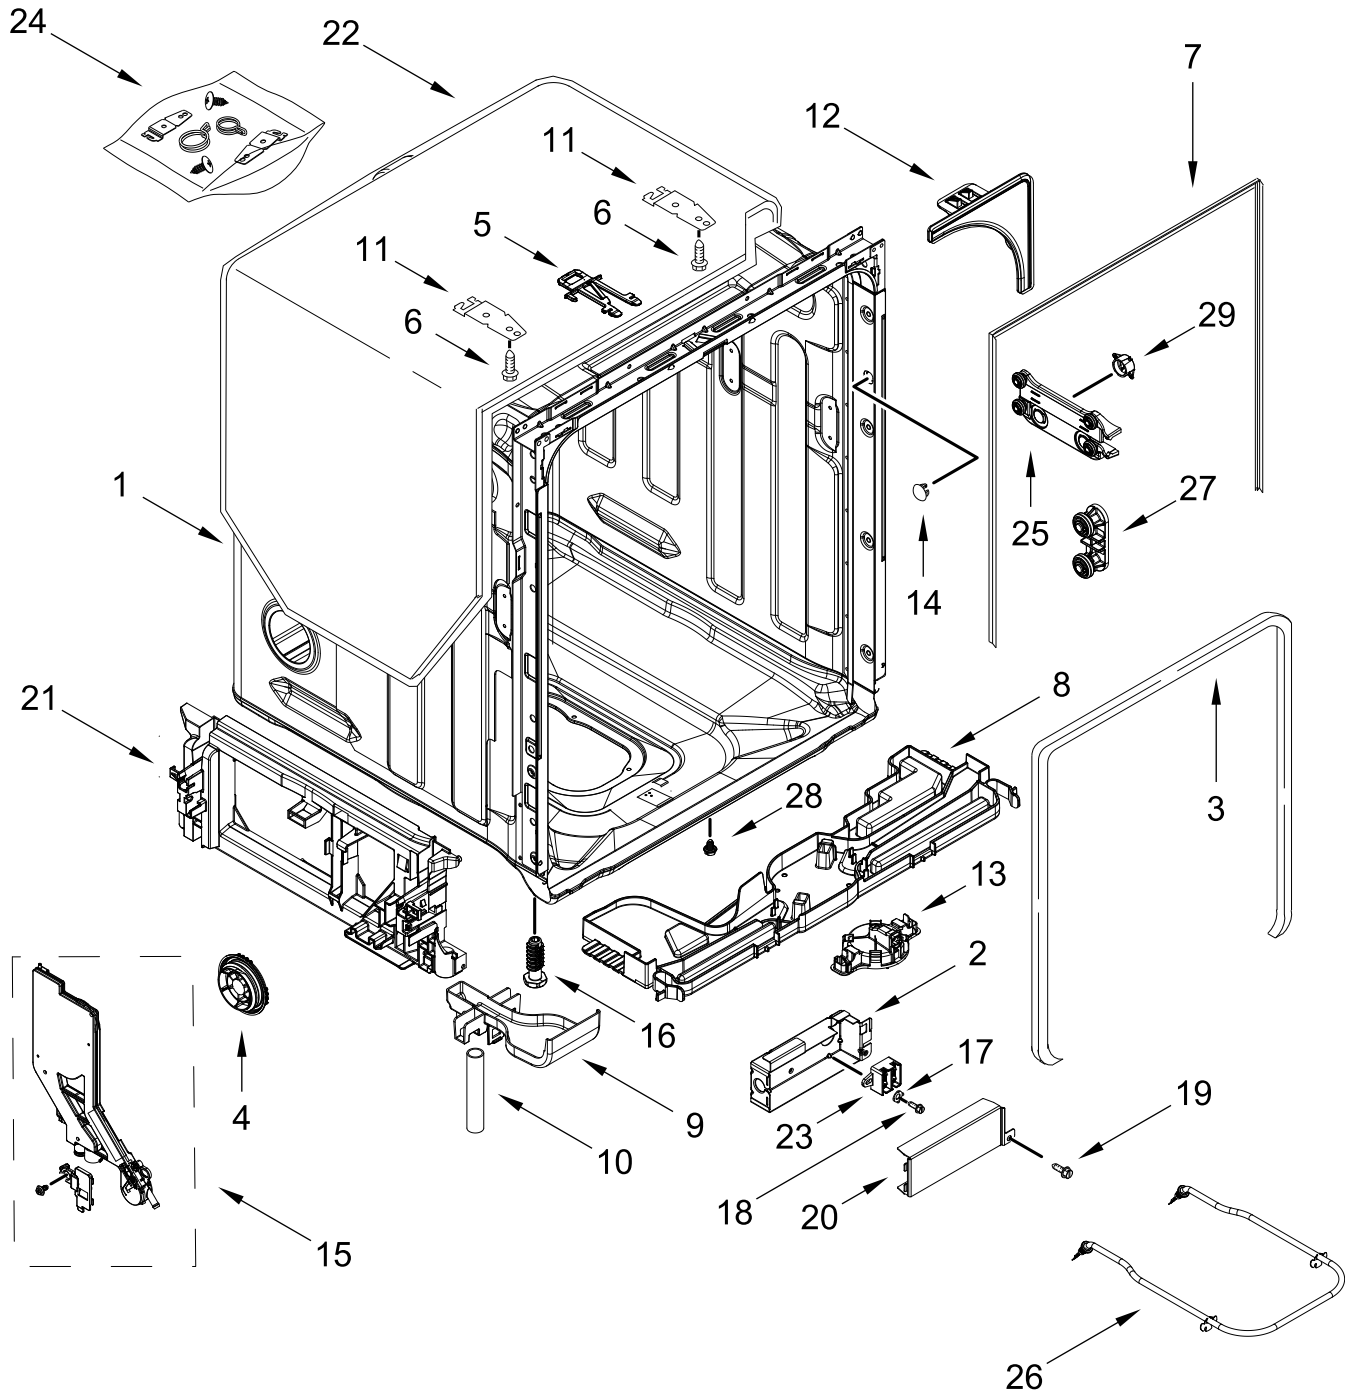

TUB AND FRAME PARTS

TUB AND FRAME PARTS

<u>Illus.</u> <u>No.</u>	<u>Part No.</u>	<u>Description</u>	<u>Illus.</u> <u>No.</u>	<u>Part No.</u>	<u>Description</u>	<u>Illus.</u> <u>No.</u>	<u>Part No.</u>	<u>Description</u>
1	W11120458	Tub Assembly (includes gasket)	13	W11036170	Float Switch	24	W11362500	Miscellaneous Parts Bag (Contains 2 Screws, 2 Clamps, & 2 Brackets)
2	W11226744	Base, Terminal Box	14	W11184083	Plug, Tub			
3	W11035860	Gasket, Tub	15	W11429970	Water Inlet Assembly	25		Tub Mount, Third Level Rack
4	W11429974	Nut, Water Inlet	16	W11455395	Leg, Leveling			
5	W11090487	Strike, Latch	17	3378128	Washer, Pronged Cup		W11101573	Left Hand
6	W11296374	Screw	18	3400014	Screw, Grounding		W11256439	Right Hand
7	W11165091	Seal, Cabinet	19	W10277003	Screw	26	W11536143	Heater Element Assembly
8	W11025993	Drip Tray	20	W11226746	Cover, Terminal Box	27	W11086088	Tub Mount, Upper Rack
9	W11025986	Funnel, Overfill Protection	21		Side Support, Tub	28	3400892	Screw
10	W11025988	Funnel Extension		W10920122	Left Hand	29	W10920244	Nut, Tub
11	8269145	Bracket, Undercounter		W10920120	Right Hand			
12	W11165093	Cover, Tub Corner	22	W11221921	Shield, Tub Sound			
			23	W11132441	Terminal Block