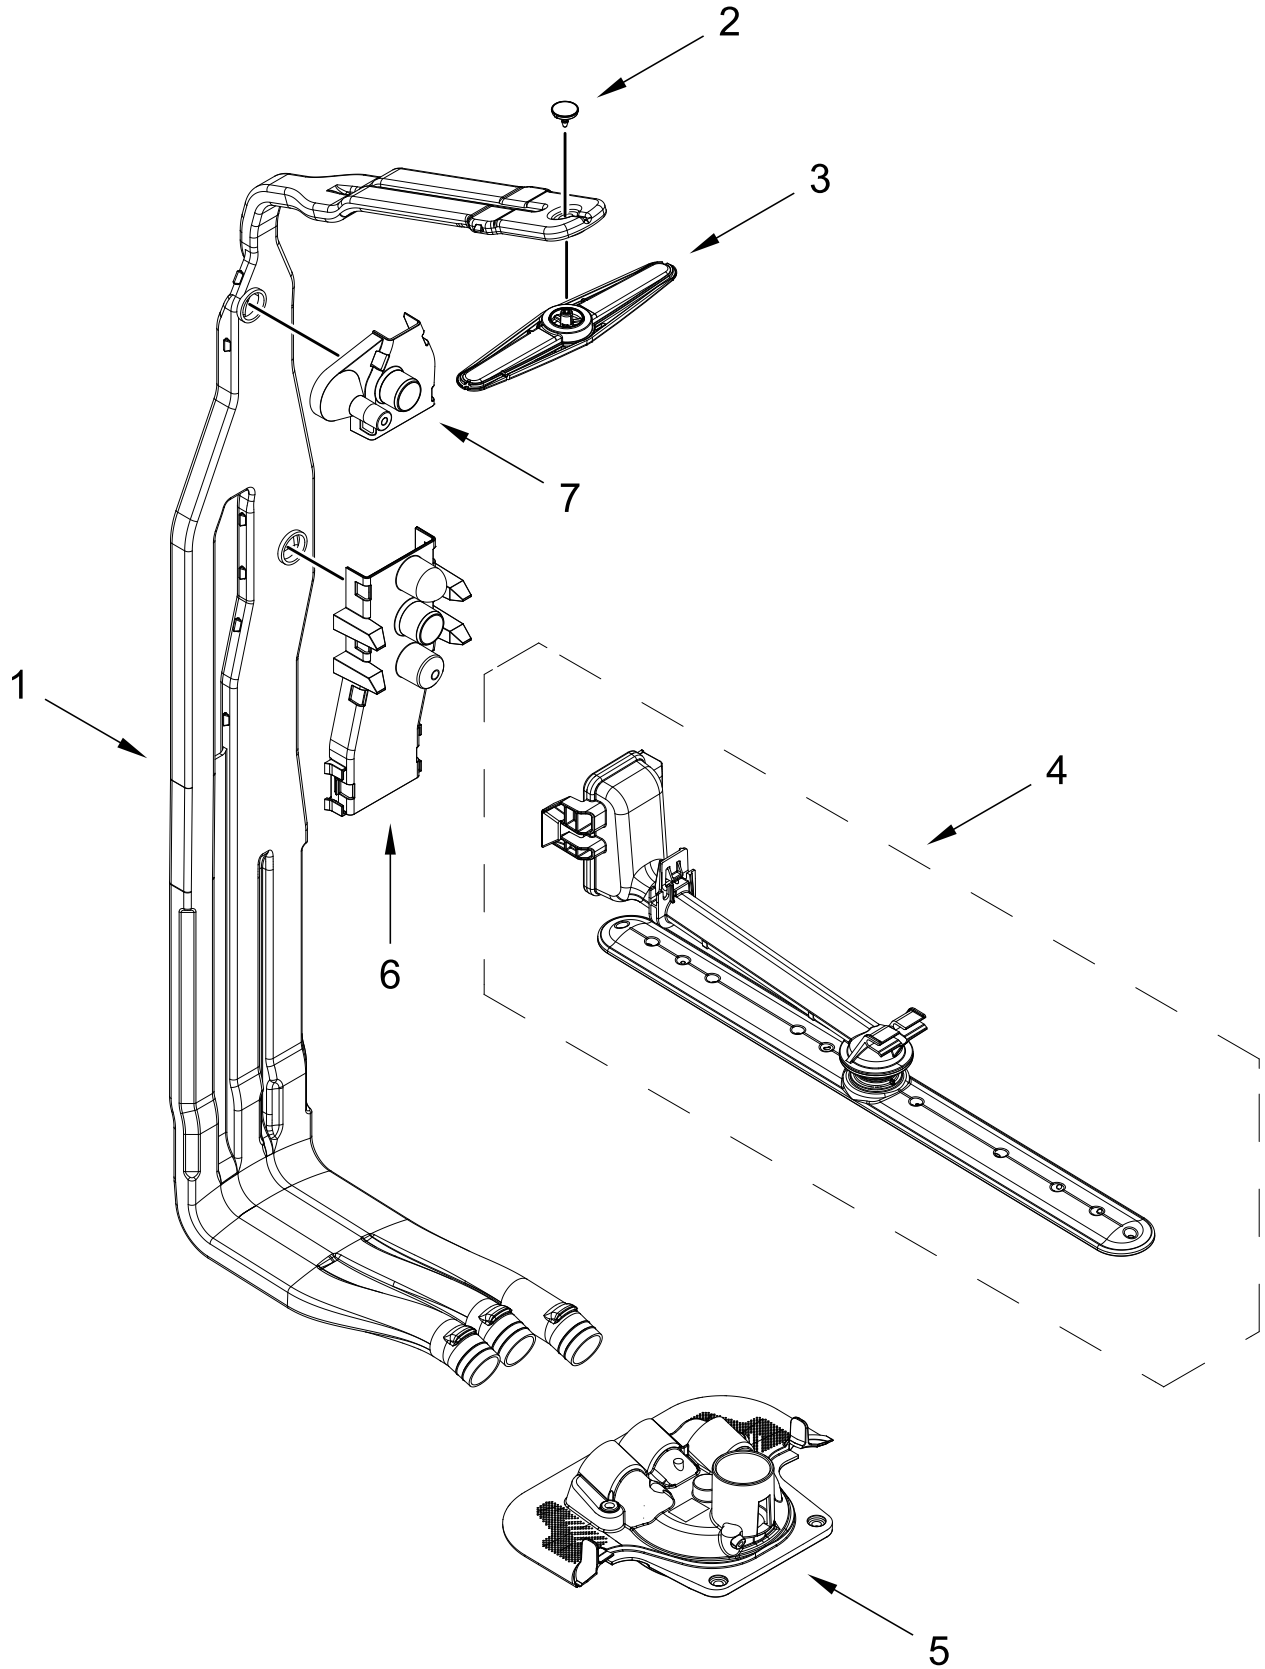

UPPER WASH AND RINSE PARTS

UPPER WASH AND RINSE PARTS

<u>Illus.</u> <u>No.</u>	<u>Part No.</u>	<u>Description</u>	<u>Illus.</u> <u>No.</u>	<u>Part No.</u>	<u>Description</u>	<u>Illus.</u> <u>No.</u>	<u>Part No.</u>	<u>Description</u>
1	W10872558	Feed Tube Assembly	4	W11174340	Upper Sprayarm Assembly	6	W10892836	Retainer, Docking (2nd Level)
2	W11039888	Retainer						
3	W11039869	Sprayarm, Third Level	5	W10903465	Cover, Diverter	7	W10892835	Retainer, Docking (3rd Level)