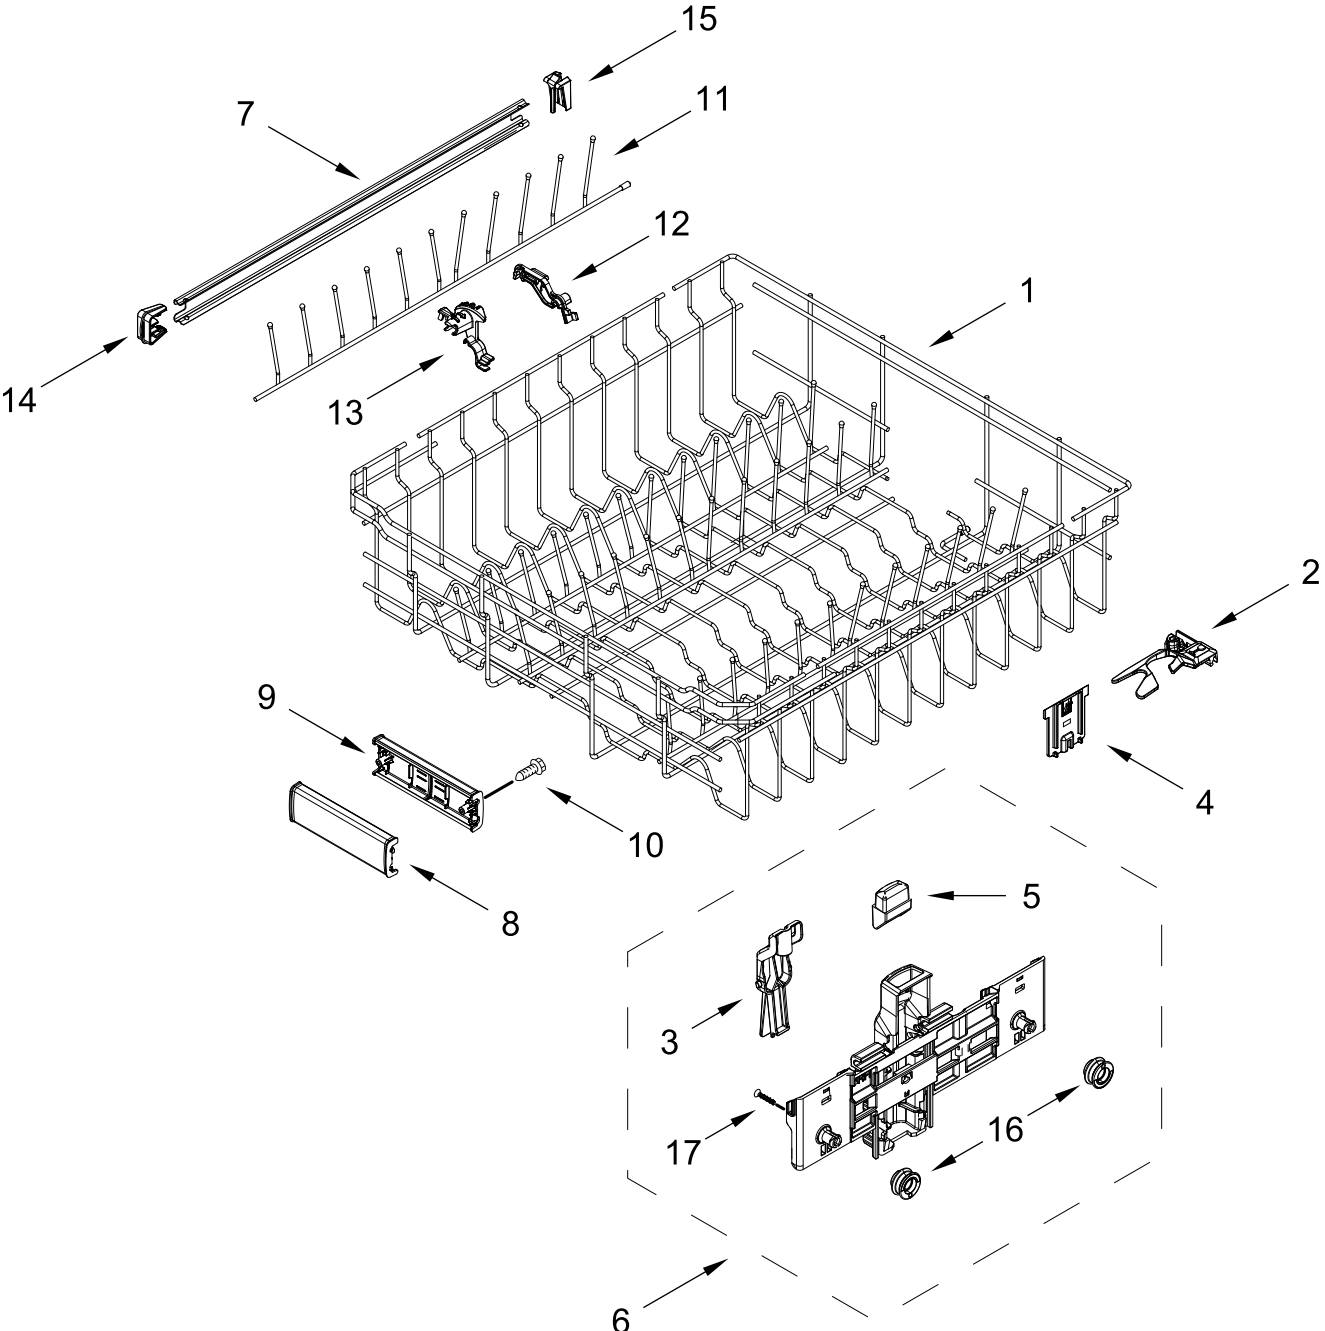

UPPER RACK AND TRACK PARTS

UPPER RACK AND TRACK PARTS

<u>Illus.</u> <u>No.</u>	<u>Part No.</u>	<u>Description</u>	<u>Illus.</u> <u>No.</u>	<u>Part No.</u>	<u>Description</u>	<u>Illus.</u> <u>No.</u>	<u>Part No.</u>	<u>Description</u>
1	W10847876	Dishrack, Upper	7	W11441109	Track, Dishrack	15	W11084872	Track Stop, Rear
2	W11310287	Clip, Stemware	8	W11268682	Handle, Dishrack Front	16	W11048221	Wheel
3	W11180178	Leveler, Adjuster Arm	9	W11268681	Handle, Dishrack Rear	17	W11376395	Screw
4	W11180605	Clip, Adjuster Arm	10	9741232	Screw			
5	W11267699	Button, Adjuster Arm	11	W11186528	Tine Row, Fold Down			
6		Adjustment Assembly	12	W11179753	Clip, Pivot			
	W11268090	Left Hand	13	W11179755	Positioner			
	W11268086	Right Hand	14	W11084874	Track Stop, Front