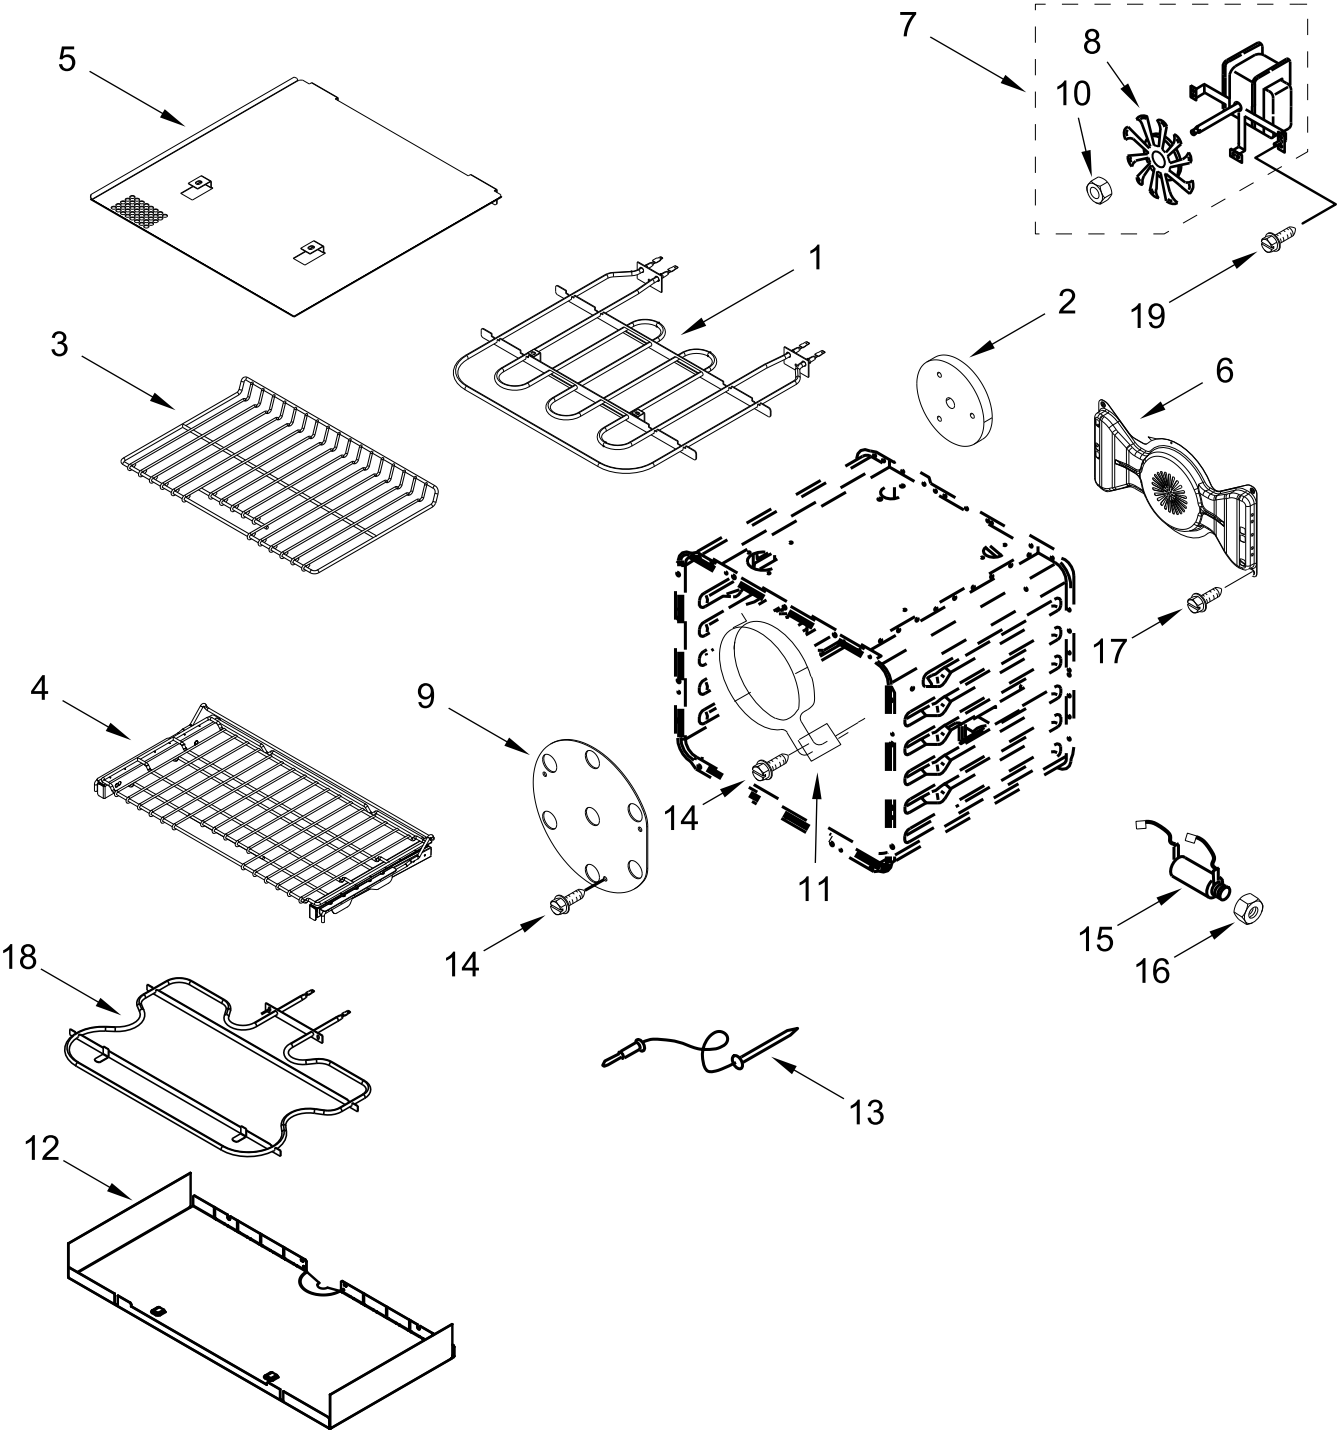

INTERNAL OVEN PARTS

INTERNAL OVEN PARTS

<u>Illus.</u> <u>No.</u>	<u>Part No.</u>	<u>Description</u>	<u>Illus.</u> <u>No.</u>	<u>Part No.</u>	<u>Description</u>	<u>Illus.</u> <u>No.</u>	<u>Part No.</u>	<u>Description</u>
1	W10115994	Element, Broil	9	W10261523	Plate, Fan	17	W10739592	Screw
2	W10282821	Insulation, Convection Cover	10	W10631504	Nut, Acorn (LH)	18	W10115992	Element, Hidden Bake
3	W10822069	Rack, Oven	11	9762242	Element, Convection Steam	19	W10720084	Screw
4	W11496903	Rack, Sliding Oven	12	W11106922	Tray, Hidden Bake			
5	W10160856	Shield, Element Broil	13	9755542	Probe, Temperature			
6	W11212180	Baffle, Convection	14	4449154	Screw			
7	W10722667	Fan, Convection	15	9755543	Jack, Meat Probe			
8	W10631503	Blade, Fan	16	9755546	Nut, Hidden