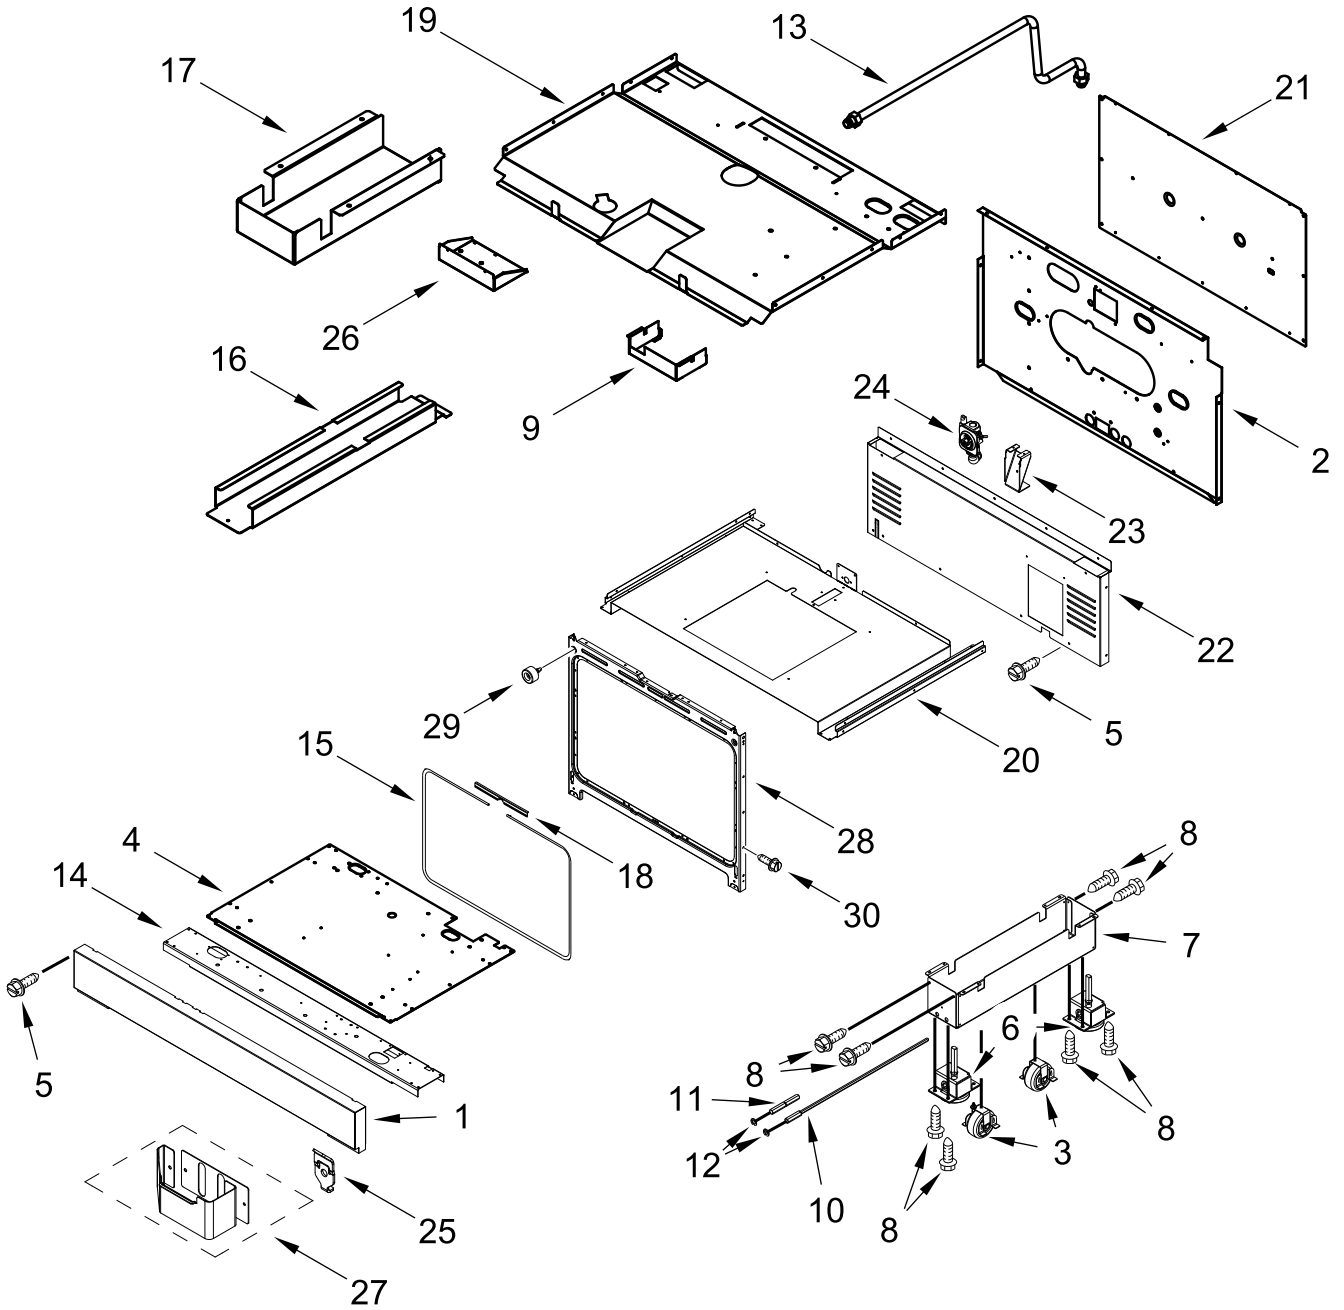

CHASSIS PARTS

CHASSIS PARTS

<u>Illus. No.</u>	<u>Part No.</u>	<u>Description</u>	<u>Illus. No.</u>	<u>Part No.</u>	<u>Description</u>	<u>Illus. No.</u>	<u>Part No.</u>	<u>Description</u>
1	W11697042	Kickplate	13	W11106963	Tube, Pressure Regulator	23	W11096823	Bracket, Pressure Regulator
2	W11324988	Back, Chassis	14	W11087493	Support, Channel	24	W10449140	Regulator, Pressure
3	W10138054	Assembly, Roller	15	W11115330	Gasket, Oven (36 in)	25	W11036559	Spring Clip, Range
4	W11095572	Duct, Bottom (36 in)	16	W11050145	Duct-Chassis, Rear	26	W11106341	Drawer, Appliance Manager
5	7101P426-60	Screw	17	W11368831	Channel, Wire	27	W11199181	Cover, Foot (Left)
6	9760860	Leveler	18	W11362015	Retainer, Gasket (9 in Long)		W11199178	Cover, Foot (Right)
7	W10908710	Base, Leveling Leg	19	W11324985	Top, Chassis	28	W11192749	Frame, Front
8	4449743	Screw	20	W11040801	Chassis, Bottom	29	W10351278	Bumper and Screw
9	W11369237	Cabinet, Appliance Manager	21	W11103333	Panel, Back Top	30	3196560	Screw
10	W10115869	Shaft, Long	22	W11034133	Panel, Back Bottom			
11	W10115793	Shaft, Short						
12	489504	E-Ring