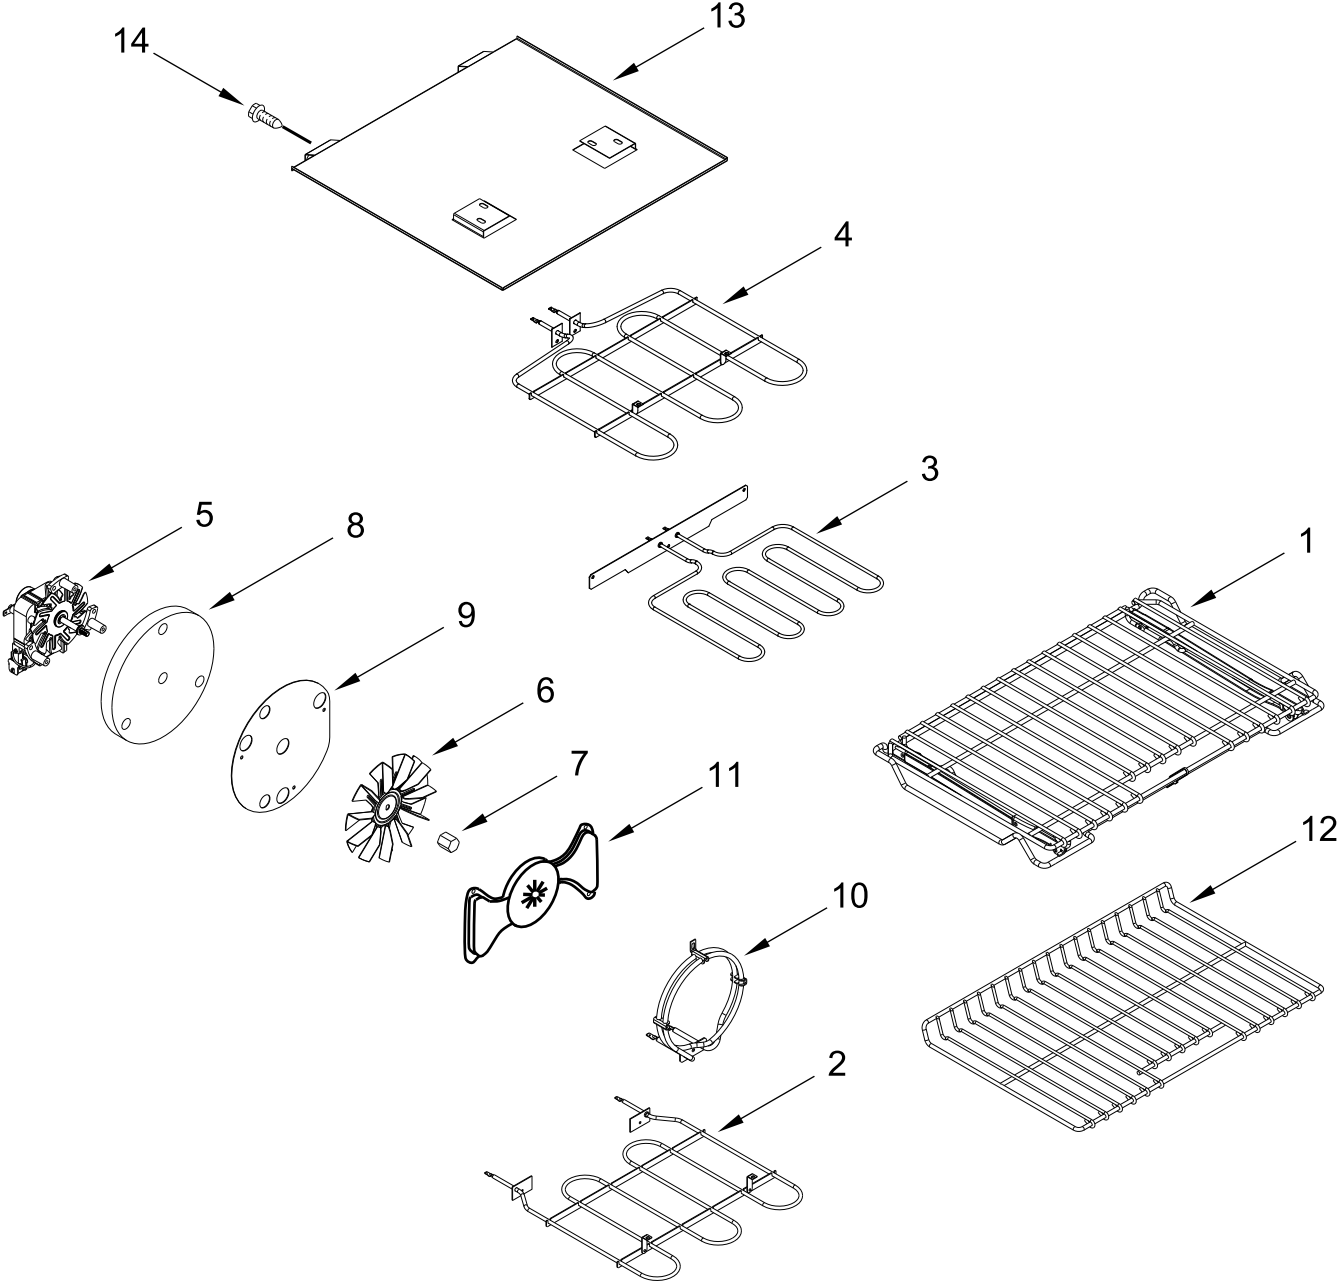

INTERNAL OVEN PARTS

INTERNAL OVEN PARTS

<u>Illus.</u> <u>No.</u>	<u>Part No.</u>	<u>Description</u>	<u>Illus.</u> <u>No.</u>	<u>Part No.</u>	<u>Description</u>	<u>Illus.</u> <u>No.</u>	<u>Part No.</u>	<u>Description</u>
1	W10570870	Rack, Oven (Telescoping)	5	W11190725	Motor, Convection	11	W10160868	Baffle, Convection
2	W10249979	Element, Broil (Lower)	6	W10631503	Blade, Fan	12	W10570887	Rack, Oven
3	W11095935	Bake Element (Upper & Lower)	7	W10631504	Nut, Acorn (LH)	13	W10319762	Shield, Broil
4	W10317476	Element, Broil (Upper)	8	W10274268	Insulation, Convection Motor	14	7101P434-60	Screw
			9	W10339476	Plate, Insulation			
			10	W10271639	Element, Convection (240VAC)