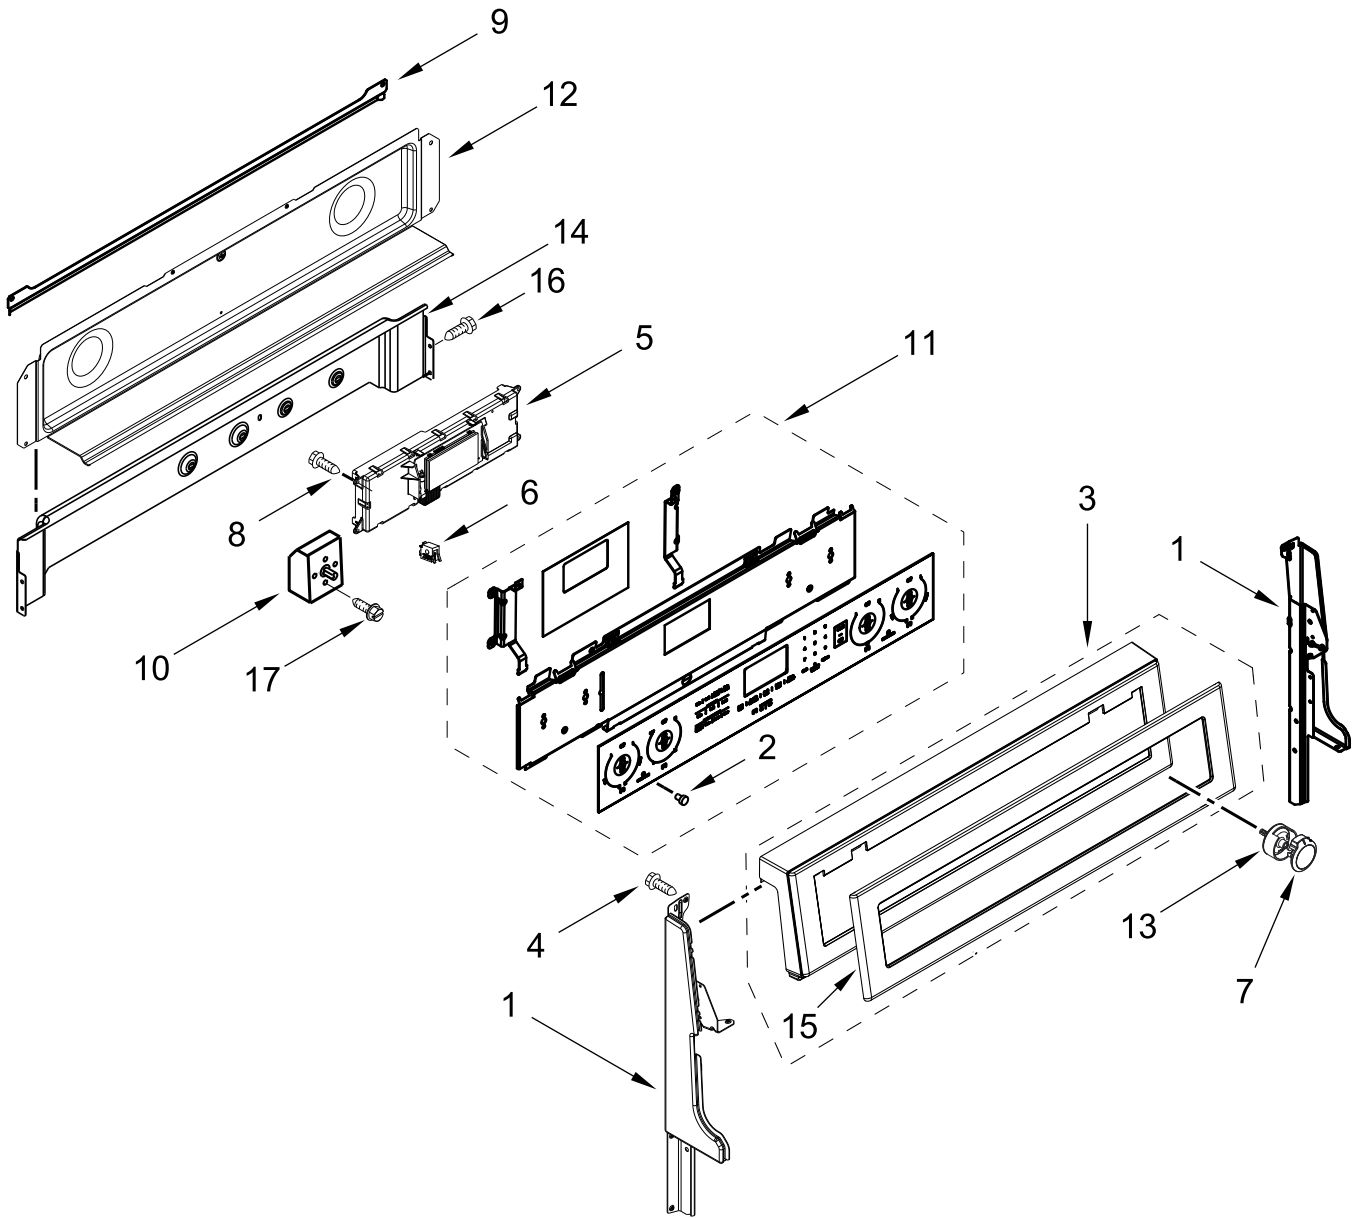

CONTROL PANEL PARTS

CONTROL PANEL PARTS

<u>Illus. No.</u>	<u>Part No.</u>	<u>Description</u>	<u>Illus. No.</u>	<u>Part No.</u>	<u>Description</u>	<u>Illus. No.</u>	<u>Part No.</u>	<u>Description</u>
1		Support, Backguard	10	W10296657	Switch, Infinite (Left Front)	14	W10278697	Shield, Vent
	W10319109	Black (Left)		W10295048	Switch, Infinite (Left Rear)	15		Skin, Control Panel (Not Serviced)
	W10319111	Black (Right)		W10312185	Switch, Infinite (Right Front)	16	9780274	Screw
2	3196068	Lens, Indicator		7403P373-60	Switch, Infinite (Right Rear)	17	W10674068	Screw
3		Console						
	W11024860	Black Stainless	11		Assembly, User Interface (Includes Light Feature)			
4	7101P633-60	Screw (Black)		W11527486	Black			
5	W11515093	Control, Maxwell Electronic	12	W10776098	Cover, Backguard			
6	7407P136-60	Light, Indicator	13	W10645811	Bezel, Knob			
7		Knob						
	W10823529	Stainless						
8	7101P434-60	Screw						
9	W10299338	Shield, Wire Cover