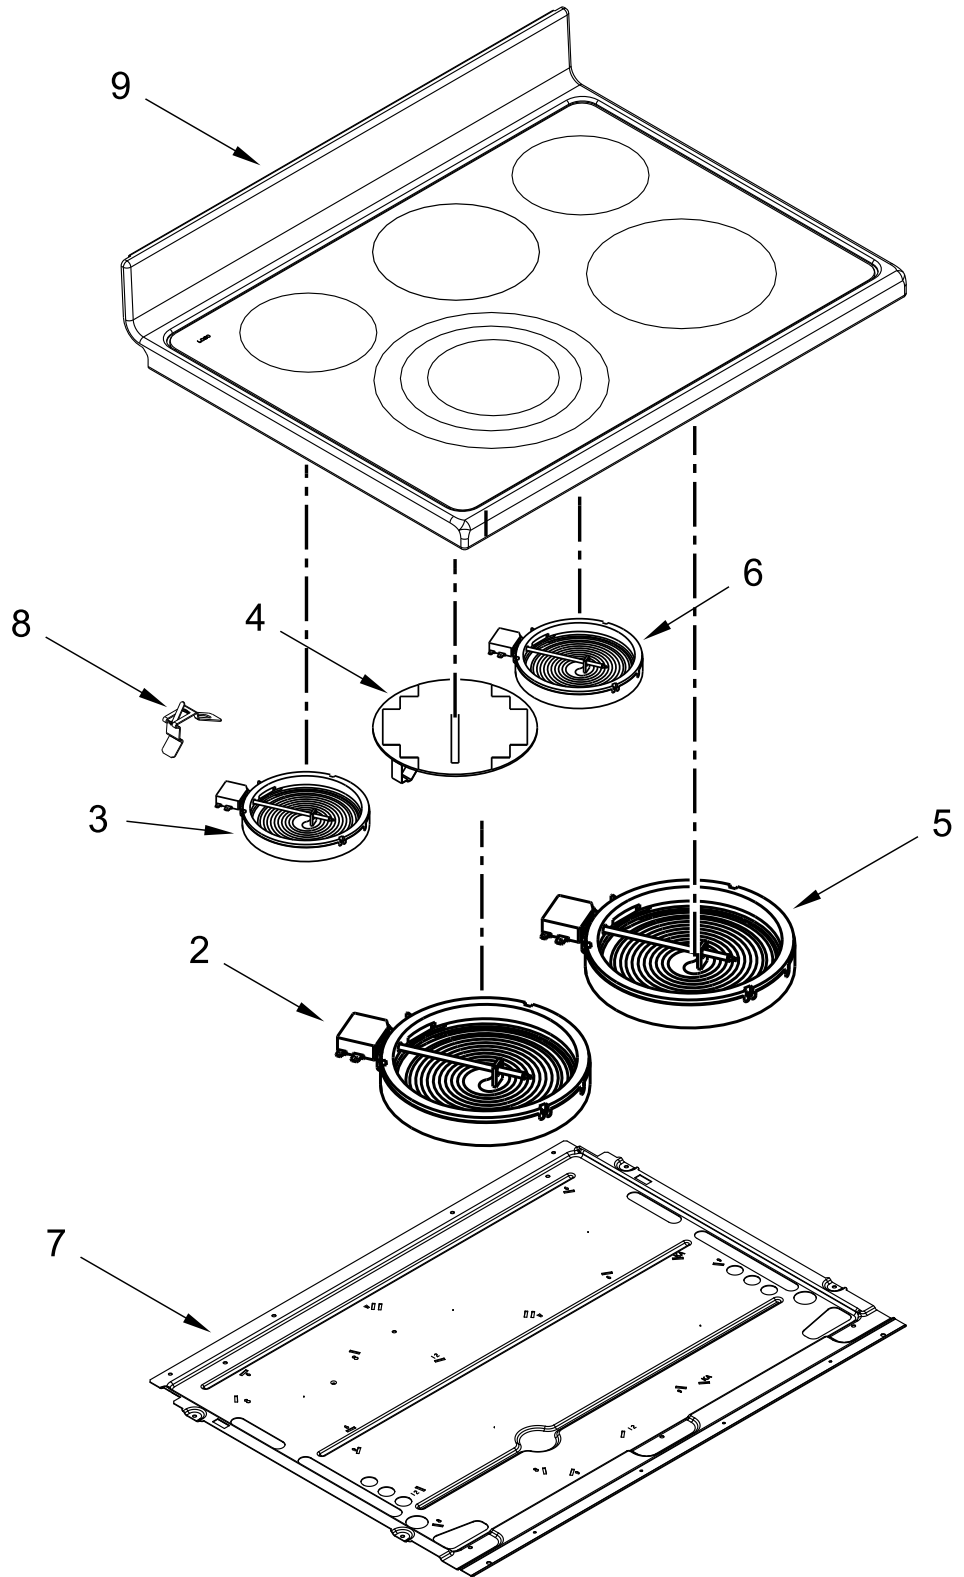

# COOKTOP PARTS

<u>Illus. No.</u>	<u>Part No.</u>	<u>Description</u>	<u>Illus. No.</u>	<u>Part No.</u>	<u>Description</u>
1		Literature Parts	9		Cooktop
	W11427490	Owner's Manual		W10687990	Black
	W11430269	Quick Start Guide			FOLLOWING PARTS NOT ILLUSTRATED
	W11325874	Tech Sheet		W11171888	Harness, Main
2	W10670279	Element (2700W) (Left Front)		W11172425	Harness, Infinite Switch (Left)
3	W10270604	Element (700W) (Left Rear)		W11172427	Harness, Infinite Switch (Right)
4	W10799048	Element, Warm Zone (Center Rear)		W11172428	Harness, EOL (DOFSR)
5	W10251108	Element (3200W) (Right Front)		W11172531	Harness, Sensor & Locks
6	8273994	Element (1200W) (Right Rear)		W11171874	Harness, Cooktop
7	W10260946	Panel, Element Support		7101P027-60	Screw, Ground
8	W10225448	Spring, Element		7401P157-60	Block, Bare Wire Adapter
				8019P013-60	Clip, Wire Lock