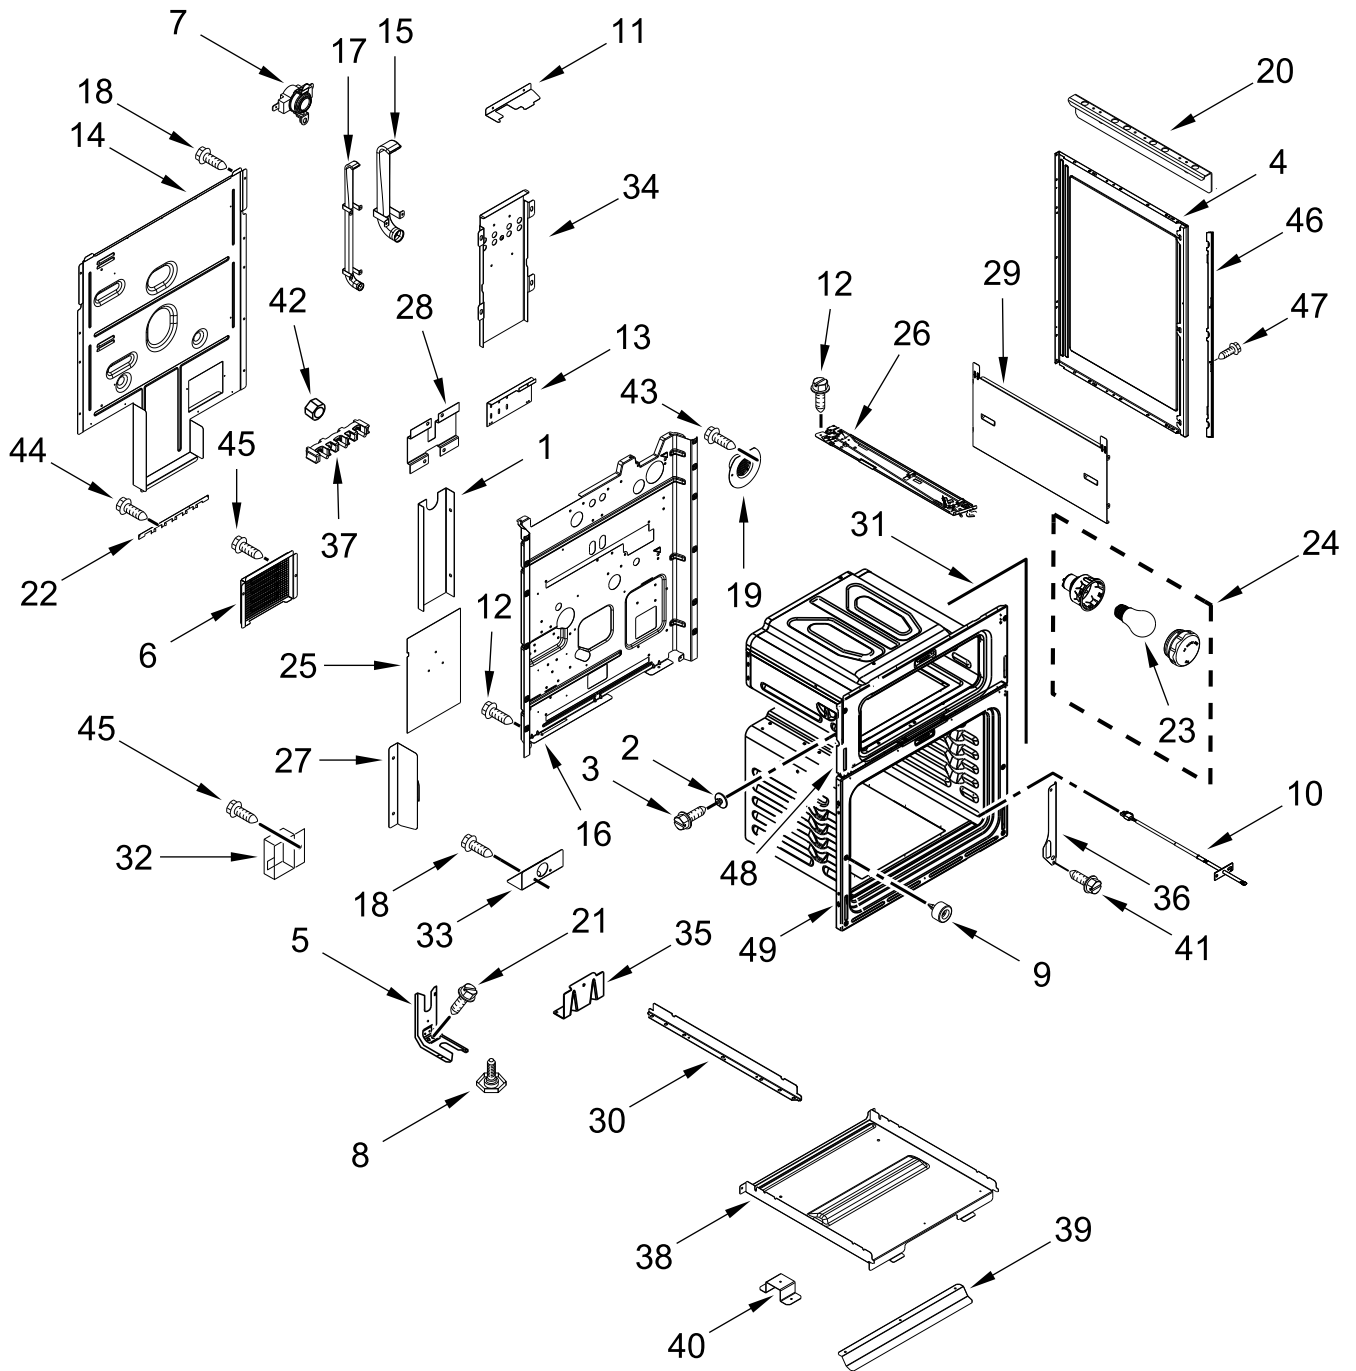

CHASSIS PARTS

CHASSIS PARTS

<u>Illus. No.</u>	<u>Part No.</u>	<u>Description</u>	<u>Illus. No.</u>	<u>Part No.</u>	<u>Description</u>	<u>Illus. No.</u>	<u>Part No.</u>	<u>Description</u>
1	W10332459	Shield, Heat	22	8036P012-60	Shield, Power Cord	39	W10253470	Bracket, Retaining
2	W11479123	Spacer, Side Panel	23	311255	Bulb, Oven Light	40	W10260545	Clip, Retaining
3	7101P642-60	Screw	24	W11544370	Light Assembly	41	4449743	Screw
4		Panel, Side	25	W10311987	Shield, Cord (Right)	42	3400029	Nut
	W11477310	Black	26	W10683517	Lock, Rear Mount	43	W10720084	Screw
5	3801F656-51	Bracket, Anti-Tip	27	W10268560	Cover, Wire Lower	44	489290	Screw
6	W10312612	Cover, Access (Terminal Block)	28	7003P104-60	Insulator, Heat Shield	45	7101P338-60	Screw
7	7403P899-60	Switch, High Limit	29	W10538516	Shield, Side Insulation	46	W11453994	Bracket, Rubber Barrier
8	7101P507-60	Foot, Leveler	30	W10357697	Bracket, Side Panel	47	7101P633-60	Screw (Black)
9	W10105790	Bumper & Screw	31	W11491754	Gasket, Oven Door (Upper)	48	W11515375	Front, Main (Upper)
10	7430P044-60	Sensor, Oven				49	W11515372	Front, Main (Lower)
11	W10268559	Cover, Lower Wire		W11491753	Gasket, Oven Door (Lower)			FOLLOWING PARTS NOT ILLUSTRATED
12	7101P426-60	Screw					W10271637	Insulation, Floor
13	W10332449	Shield, Cord	32	8285593	Cover, Connector		W11462751	Insulation, Wrapper
14	W10261386	Cover, Main Wire	33	W10190166	Bracket, Power Supply		W10322111	Insulation, Back
15	W10337391	Tube, Vent (Upper)	34	W10261388	Bracket, Terminal		W10204079	Insulation, Middle
16	W10668730	Back, Main	35	W10863342	Support, Lower Oven		W10204085	Insulation, Main Front Strip
17	W10323793	Tube, Vent (Lower)	36	W10410463	Cover, Hinge (Left)		W11463064	Insulation, Hidden Bake Pouch
18	7101P434-60	Screw		W10410461	Cover, Hinge (Right)			
19	W10322408	Adapter, Vent Tube	37	7401P039-60	Block, Terminal			
20	W10319087	Bracket, U Channel	38	W10548601	Pan, Element			
21	7101P485-60	Screw, Anti-Tip Kit