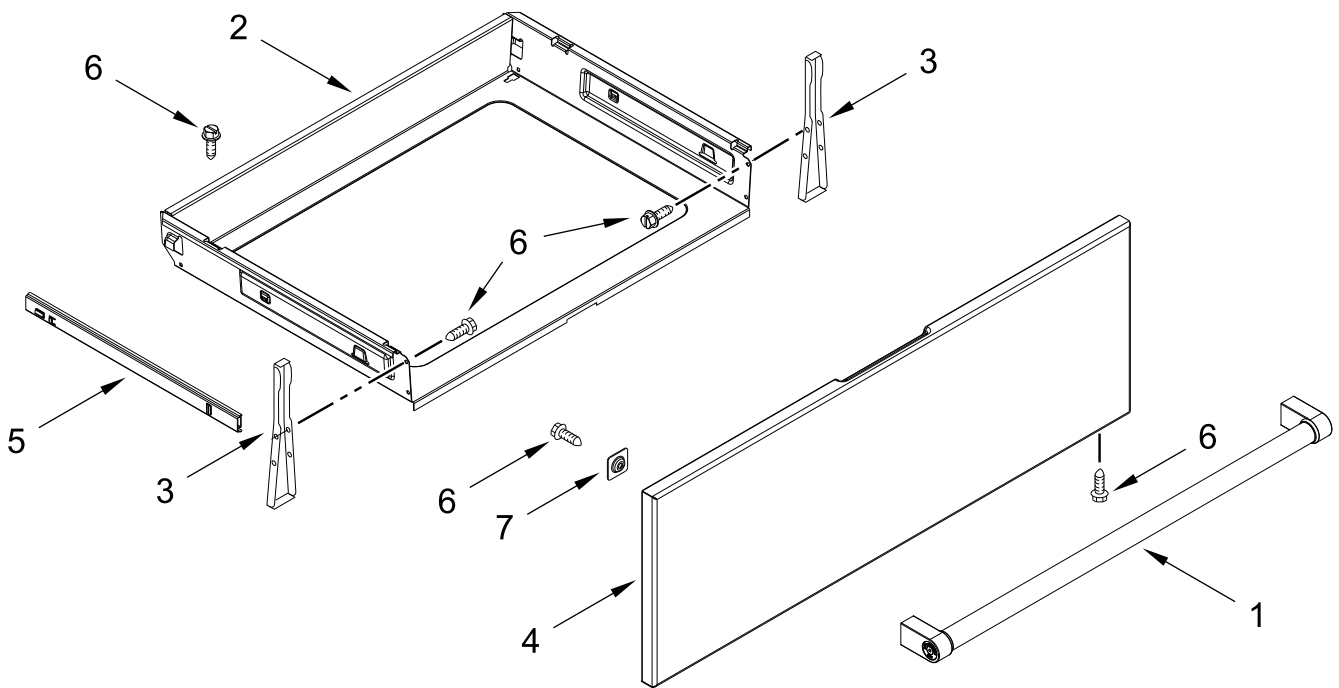

DRAWER PARTS

DRAWER PARTS

<u>Illus.</u> <u>No.</u>	<u>Part No.</u>	<u>Description</u>	<u>Illus.</u> <u>No.</u>	<u>Part No.</u>	<u>Description</u>	<u>Illus.</u> <u>No.</u>	<u>Part No.</u>	<u>Description</u>
1		Handle, Drawer	5	W10441804	Slide, Drawer (Left)	6	8533988	Screw
	W11669501	Stainless		W10441805	Slide, Drawer (Right)	7	3823F017-45	Spacer, Handle
2	W10688022	Drawer, Storage						
3	W10318026	Bracket, Mounting						
4		Panel, Drawer Front						
	W10541954	Stainless