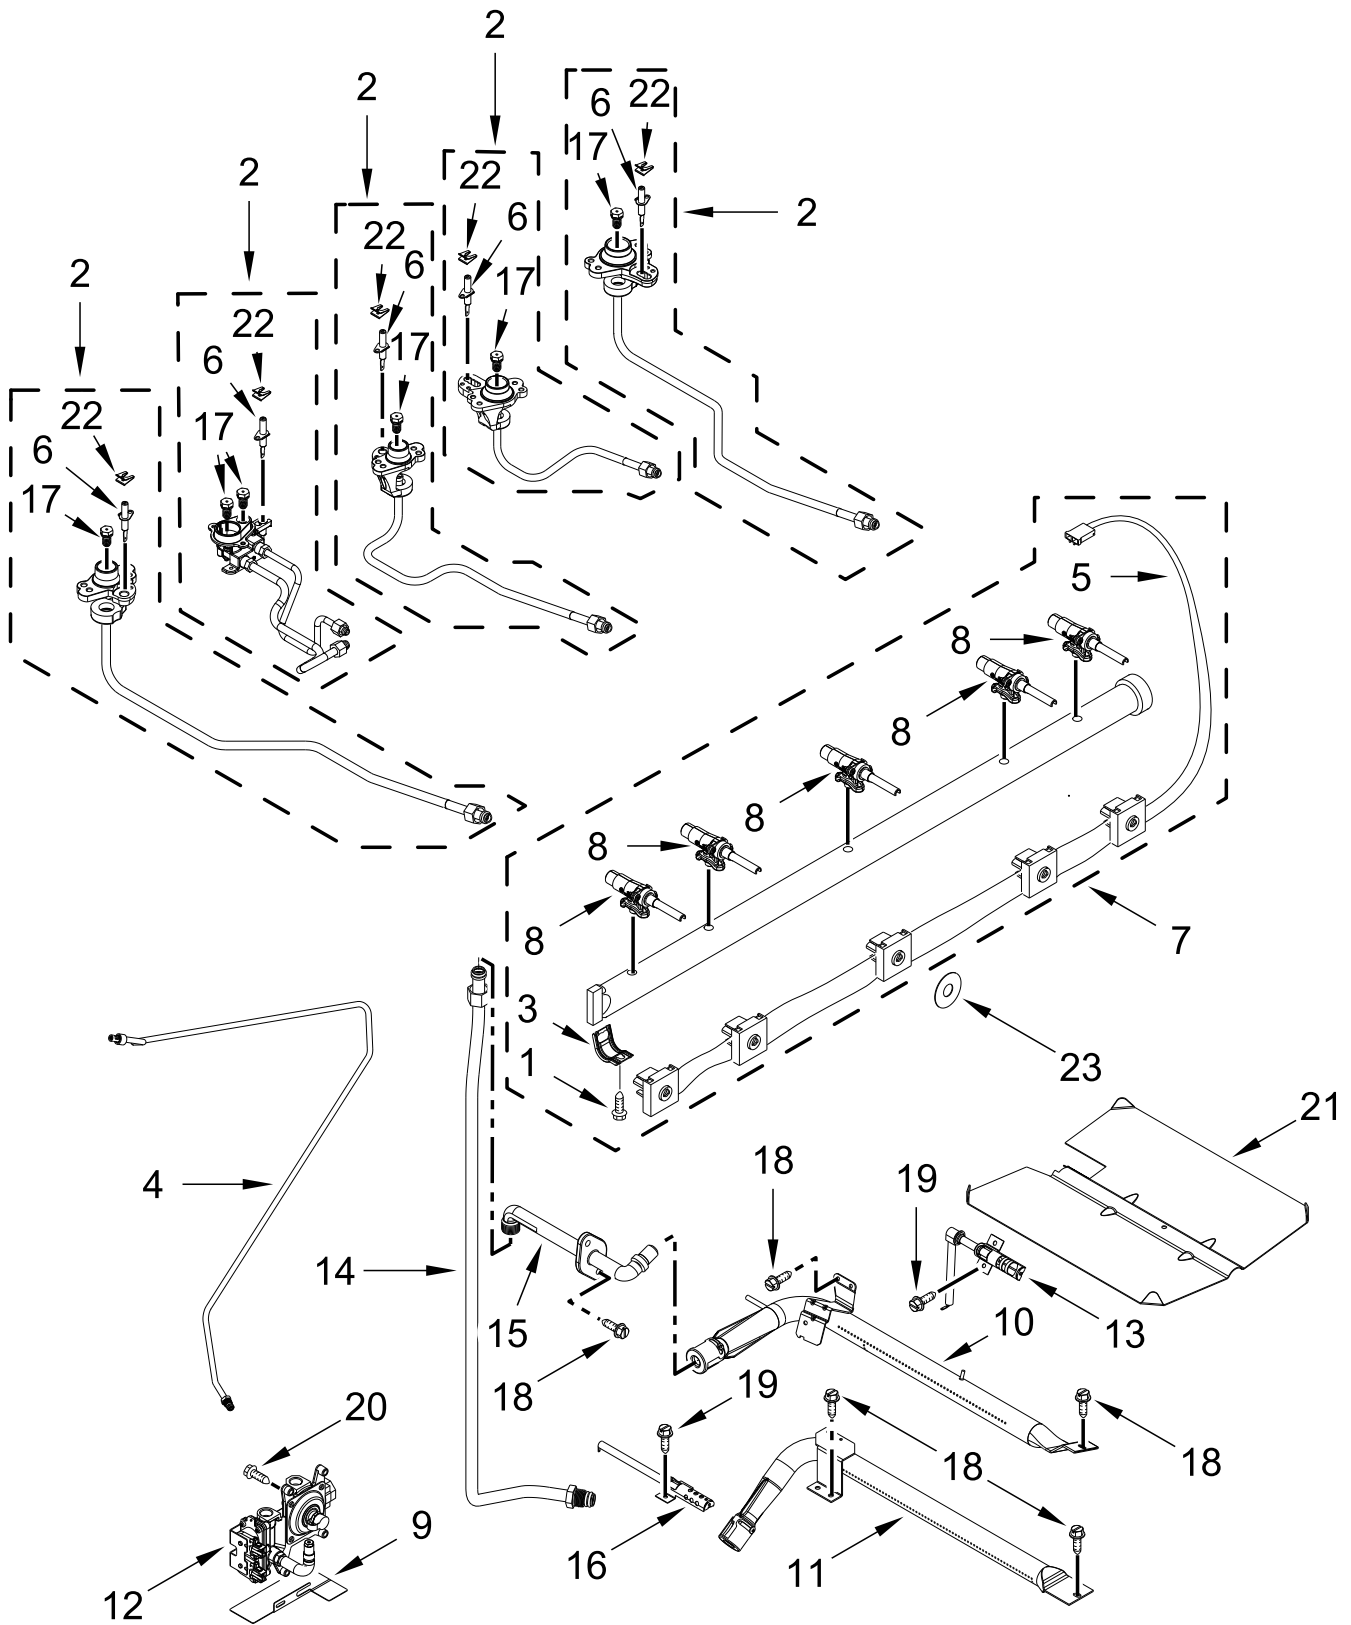

CHASSIS PARTS

<u>Illus. No.</u>	<u>Part No.</u>	<u>Description</u>	<u>Illus. No.</u>	<u>Part No.</u>	<u>Description</u>	<u>Illus. No.</u>	<u>Part No.</u>	<u>Description</u>
1	W10614920	Assembly, Flue	20	W10435470	Brace, Main Back	37	W10137382	Clip, Panel
2	9758701	Spacer, Door	21	W11491752	Gasket, Door	38	W10457998	Module, Spark (0 plus 2)
3	W10273002	Bracket, Oven Support	22	W10031780	Screw	39	W11350452	Spark Module
4		Panel, Side	23	W10686408	Kit, Reservoir (Steam Rack)	40	W11206138	Guard, Splash
	W10162245	Black	24	W10273192	Rod, Door Switch	41	W10162254	Duct, Cooling
5	W11467246	Cooling Fan	25	W10910642	Cord, Power	42	W10162255	Duct, Cover
6	W11511828	Switch, Door	26	W10035900	Support, Oven Bottom	43	W11379356	Pan, Bake
7	W10554006	Rack, Maximum Capacity	27	W10541959	Shield, Bake	44	W10289168	Box, Burner SI
8	W10554005	Rack, Heavy Duty	28	W11634772	Light Assembly	45	W10162257	Duct, Cooktop
9	W10289077	Receiver, Hinge	29	W10571723	Bulb, Halogen 40 Watts	46	W11379354	Cover, Back
10	W10058460	Foot, Leveling	30	W10341186	Front Foot Assembly	47	W10162249	Cover, Wire
11	W10211368	Bottom, Oven	31	W10390008	Base Rail Assembly (Left)	48	W10162241	Channel, Rear
12	W10586204	Sensor				49	W10818358	Shield, Wire
13	3601P356-45	Baffle, Bake Burner		W10390007	Base Rail Assembly (Right)			FOLLOWING PARTS NOT ILLUSTRATED
14	3196178	Screw					4820F015-59	Insulation, Strap
15	W10552502	Element, Broil Assist	32	W11320442	Gas Box Burner		W10289173	Insulation, Wrap
16	W11040249	Assembly, Flue (Upper)	33	W11353926	Convection Assembly		W10162240	Insulation, Back
17	W10362924	Screw	34	W10346153	Baffle, Full Convection			
18	W10323077	Diffuser, Flame	35	W10362924	Screw			
19	3196178	Screw	36	W10554007	Rack, Steam			

MANIFOLD PARTS