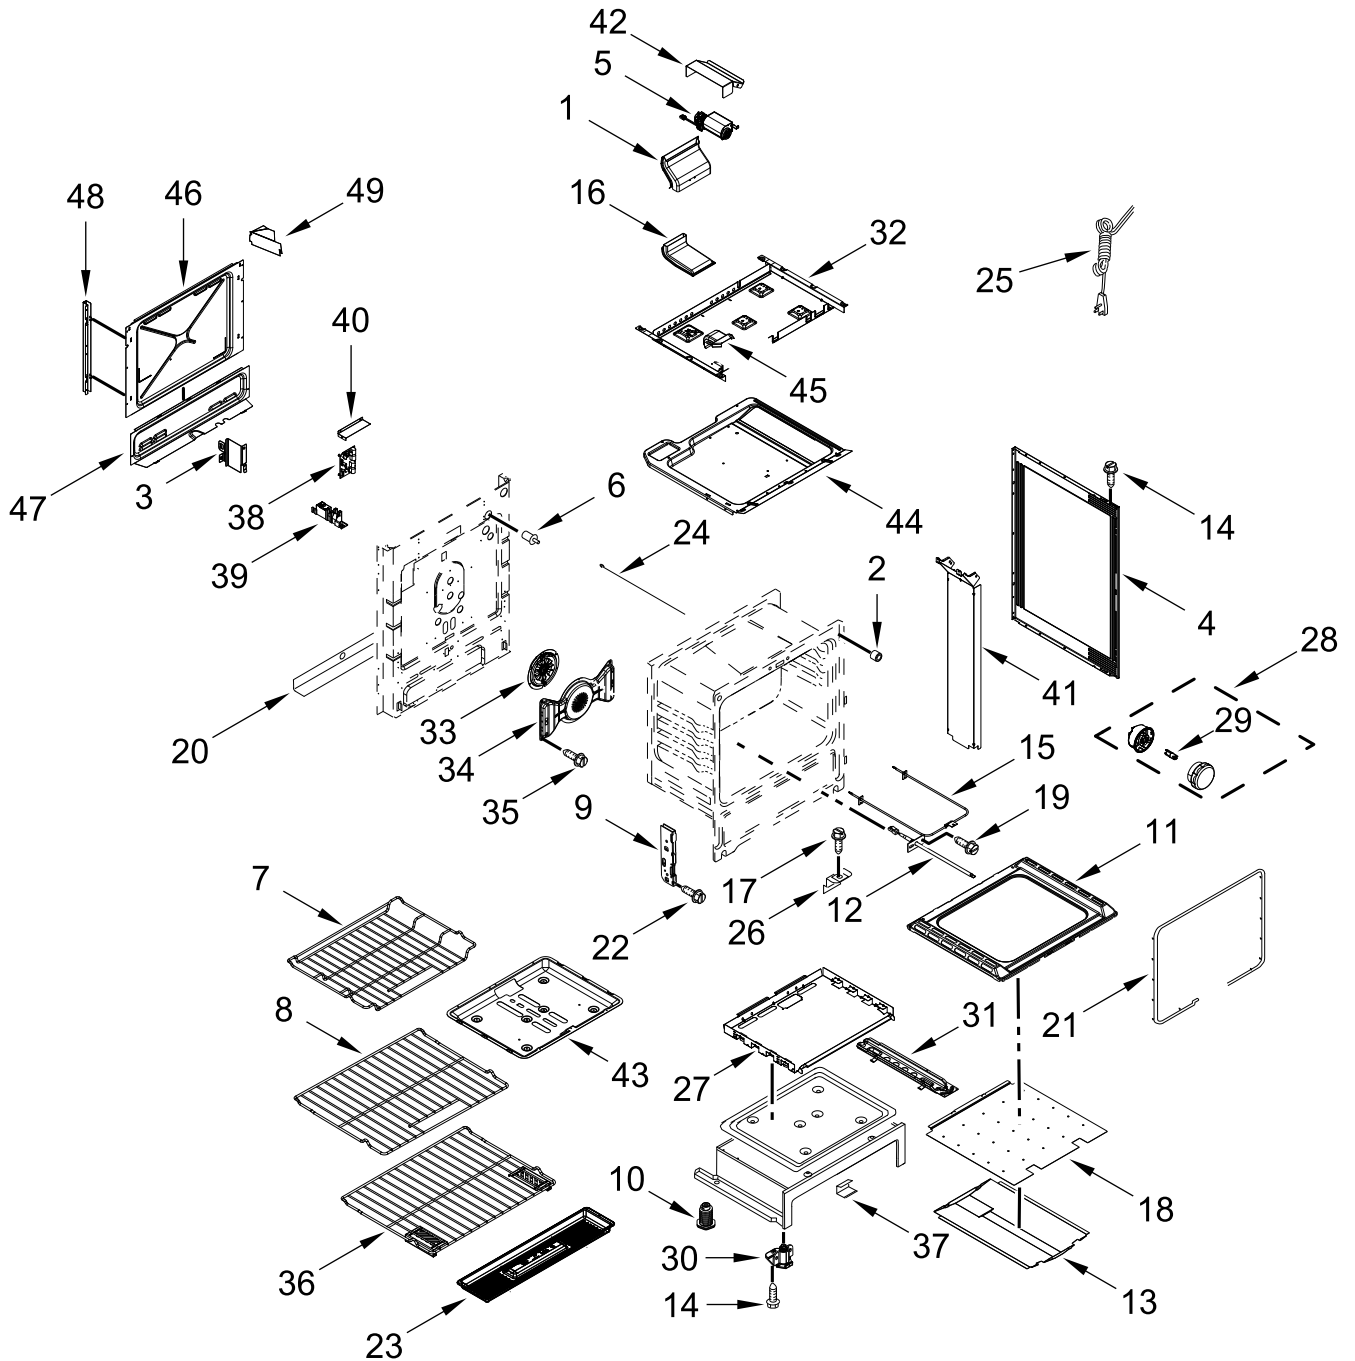

CHASSIS PARTS

CHASSIS PARTS

<u>Illus. No.</u>	<u>Part No.</u>	<u>Description</u>	<u>Illus. No.</u>	<u>Part No.</u>	<u>Description</u>	<u>Illus. No.</u>	<u>Part No.</u>	<u>Description</u>
1	W10614920	Assembly, Flue	20	W10435470	Brace, Main Back	37	W10137382	Clip, Panel
2	9758701	Spacer, Door	21	W11491752	Gasket, Door	38	W10457998	Module, Spark (0 plus 2)
3	W10273002	Bracket, Oven Support	22	W10031780	Screw	39	W11350452	Spark Module
4		Panel, Side	23	W10686408	Kit, Reservoir (Steam Rack)	40	W11206138	Guard, Splash
	W10162245	Black	24	W10273192	Rod, Door Switch	41	W10162254	Duct, Cooling
5	W11467246	Cooling Fan	25	W10910642	Cord, Power	42	W10162255	Duct, Cover
6	W11511828	Switch, Door	26	W10035900	Support, Oven Bottom	43	W11379356	Pan, Bake
7	W10554006	Rack, Maximum Capacity	27	W10541959	Shield, Bake	44	W10289168	Box, Burner SI
8	W10554005	Rack, Heavy Duty	28	W11634772	Light Assembly	45	W10162257	Duct, Cooktop
9	W10289077	Receiver, Hinge	29	W10571723	Bulb, Halogen 40 Watts	46	W11379354	Cover, Back
10	W10058460	Foot, Leveling	30	W10341186	Front Foot Assembly	47	W10162249	Cover, Wire
11	W10211368	Bottom, Oven	31	W10390008	Base Rail Assembly (Left)	48	W10162241	Channel, Rear
12	W10586204	Sensor				49	W10818358	Shield, Wire
13	3601P356-45	Baffle, Bake Burner		W10390007	Base Rail Assembly (Right)			FOLLOWING PARTS NOT ILLUSTRATED
14	3196178	Screw					4820F015-59	Insulation, Strap
15	W10552502	Element, Broil Assist	32	W11320442	Gas Box Burner		W10289173	Insulation, Wrap
16	W11040249	Assembly, Flue (Upper)	33	W11353926	Convection Assembly		W10162240	Insulation, Back
17	W10362924	Screw	34	W10346153	Baffle, Full Convection			
18	W10323077	Diffuser, Flame	35	W10362924	Screw			
19	3196178	Screw	36	W10554007	Rack, Steam