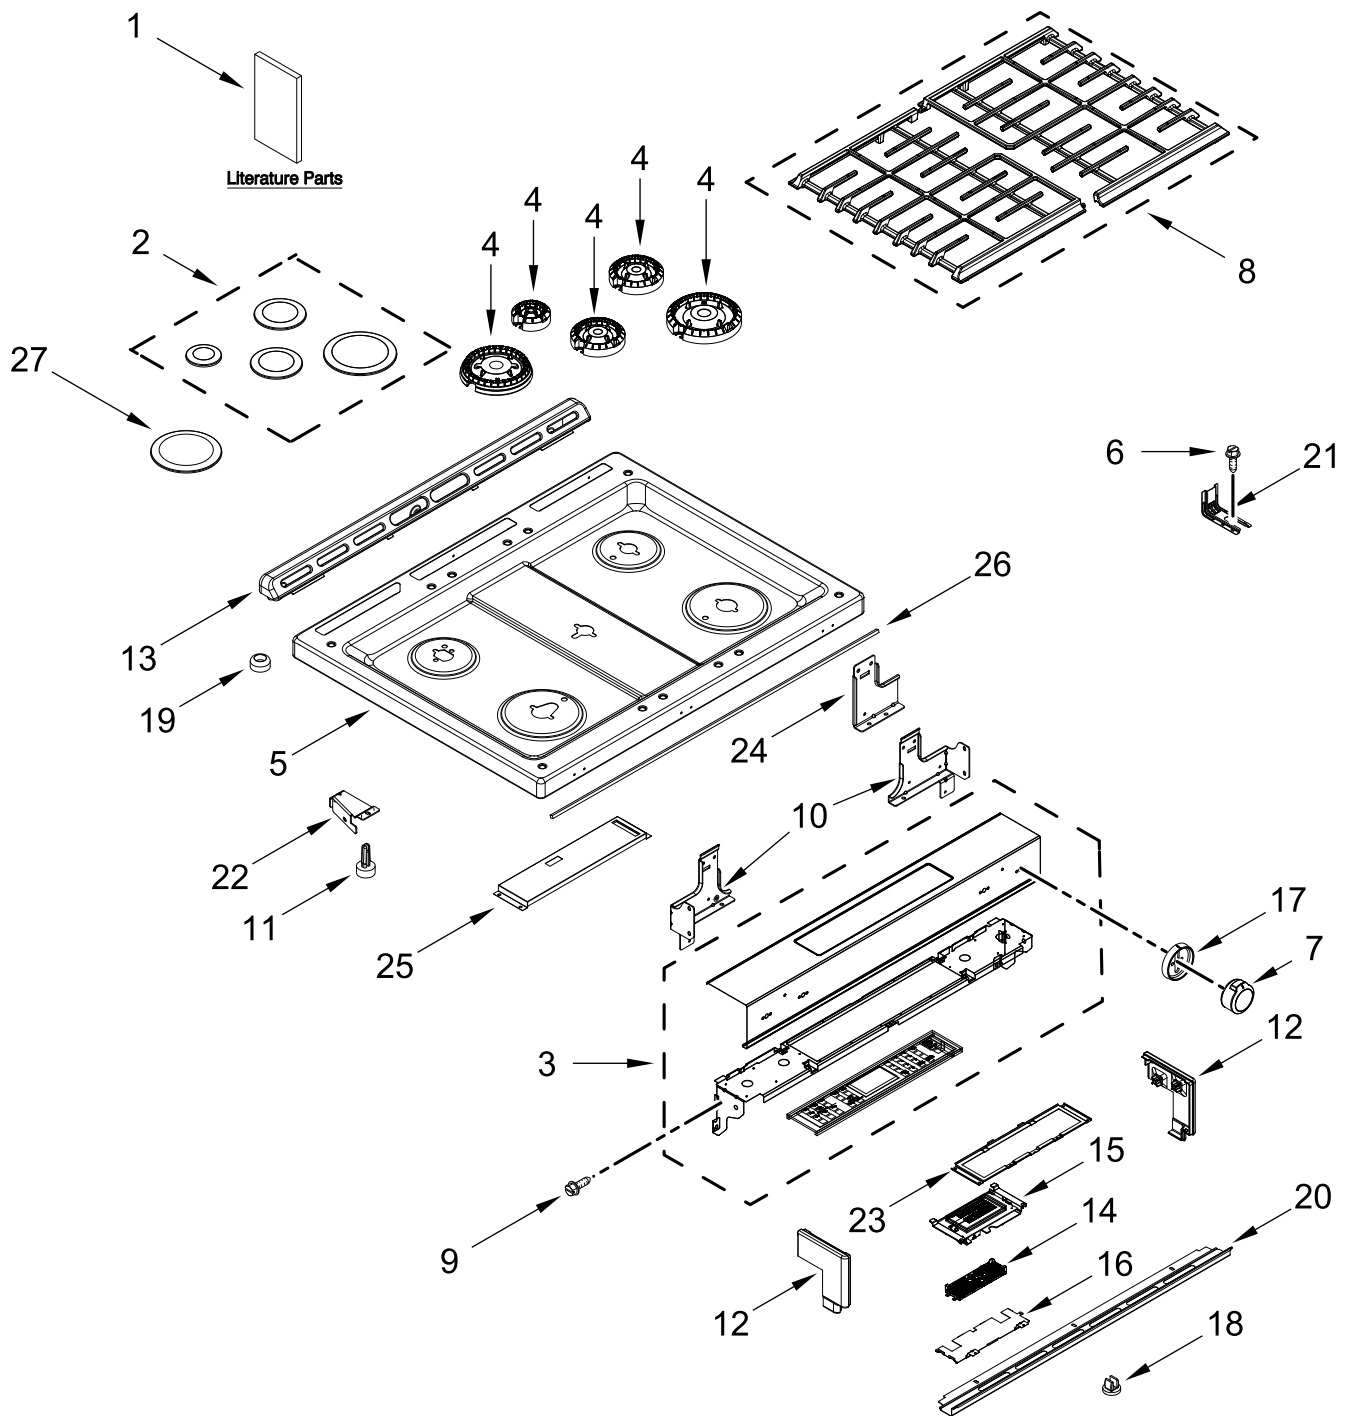

KitchenAid®

GAS RANGE

MODELS:

KSGG700ESS7 (Stainless)

COOKTOP PARTS

COOKTOP PARTS

<u>Illus. No.</u>	<u>Part No.</u>	<u>Description</u>	<u>Illus. No.</u>	<u>Part No.</u>	<u>Description</u>	<u>Illus. No.</u>	<u>Part No.</u>	<u>Description</u>
1		Literature Parts	8		Kit, Grate (Set of 2)	24	W10598048	Bracket, Console (Center)
	W11426594	Owners Manual		W10432520	Black	25	W11355689	Keypad Shield
	W11427468	Quick Start Guide	9	3196169	Screw	26	W11512127	Gasket, Console and Cooktop
	W11565456	Tech Sheet	10	W11563529	Bracket,Support (Left)	27		Cap, Stack Burner
2		Caps, Burner		W11563527	Bracket, Support (Right)		W11346163	Black (Left Front)
	W11352136	Black (Left Rear, Right Front, Right Rear)	11	8016P022-60	Glide, Main Top			FOLLOWING PARTS NOT ILLUSTRATED
		(Center)	12		Endcap			
3		Assembly, Console		W10555937	Stainless (Left)		W11465340	Main Harness
	W10901124	Stainless		W10555940	Stainless (Right)		W10754419	Harness, Bake and Broil
4	W11348511	Flame Spreader, Stack (Left Front)	13		Trim, Vent		W10598169	Harness, Display
	W11352197	Flame Spreader (Left Rear)		W10577781	Black		W10575120	Harness, Keypad
	W11352193	Flame Spreader (Right Front)	14	W11683486	Control, MRC2		313438	Clip, Harness
	W11352195	Flame Spreader (Right Rear and Center)	15	W10759325	Assembly, Display		3196520	Clip, Wire
			16	W10558372	Bracket, Control		W10580229	Wire, Ground
			17		Bezel		7111P017-60	Clamp, Wire
				W10785119	Stainless (Kit of 5)		3196896	Clip, Wire
5		Cooktop	18	W10645947	Grommet			
	W11341028	Black	19	W10854253	Bumper			
6	7101P485-60	Screw, Anti-Tip Kit	20		Console, Lower Panel			
				W10555934	Stainless			
7		Knob	21	W11379947	Bracket, Anti-Tip			
	W10786065	Stainless (All except Left Front)	22	W10162253	Brace, Corner (Left)			
	W10786064	Stainless (Left Front)		W10162252	Brace, Corner (Right)			
			23	W10555923	Bracket, User Interface			