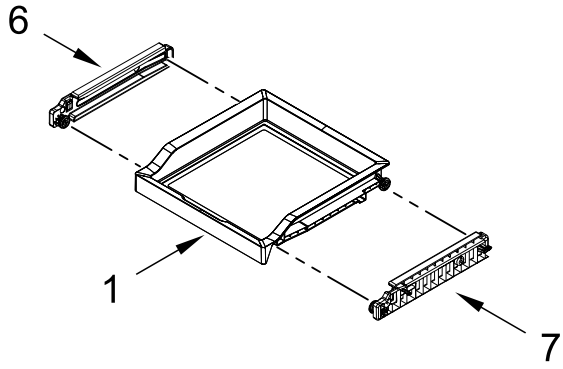

FREEZER DRAWER PARTS

FREEZER DRAWER PARTS

<u>Illus.</u> <u>No.</u>	<u>Part No.</u>	<u>Description</u>	<u>Illus.</u> <u>No.</u>	<u>Part No.</u>	<u>Description</u>	<u>Illus.</u> <u>No.</u>	<u>Part No.</u>	<u>Description</u>
1	W11688905	Pullout Tray Assembly	5	W11675499	Drawer Assembly, Bottom Right	8	W11293497	Adapter Plate Assembly, Bottom (Left Hand)
2	W11675501	Drawer Assembly, Middle Left	6	W11293511	Adapter Plate Assembly, Top (Left Hand)	9	W11293495	Adapter Plate Assembly, Bottom (Right Hand)
3	W11675503	Drawer Assembly, Middle Right	7	W11293509	Adapter Plate Assembly, Top (Right Hand)	10	W11734929	Wine Caddy
4	W11675497	Drawer Assembly, Bottom Left