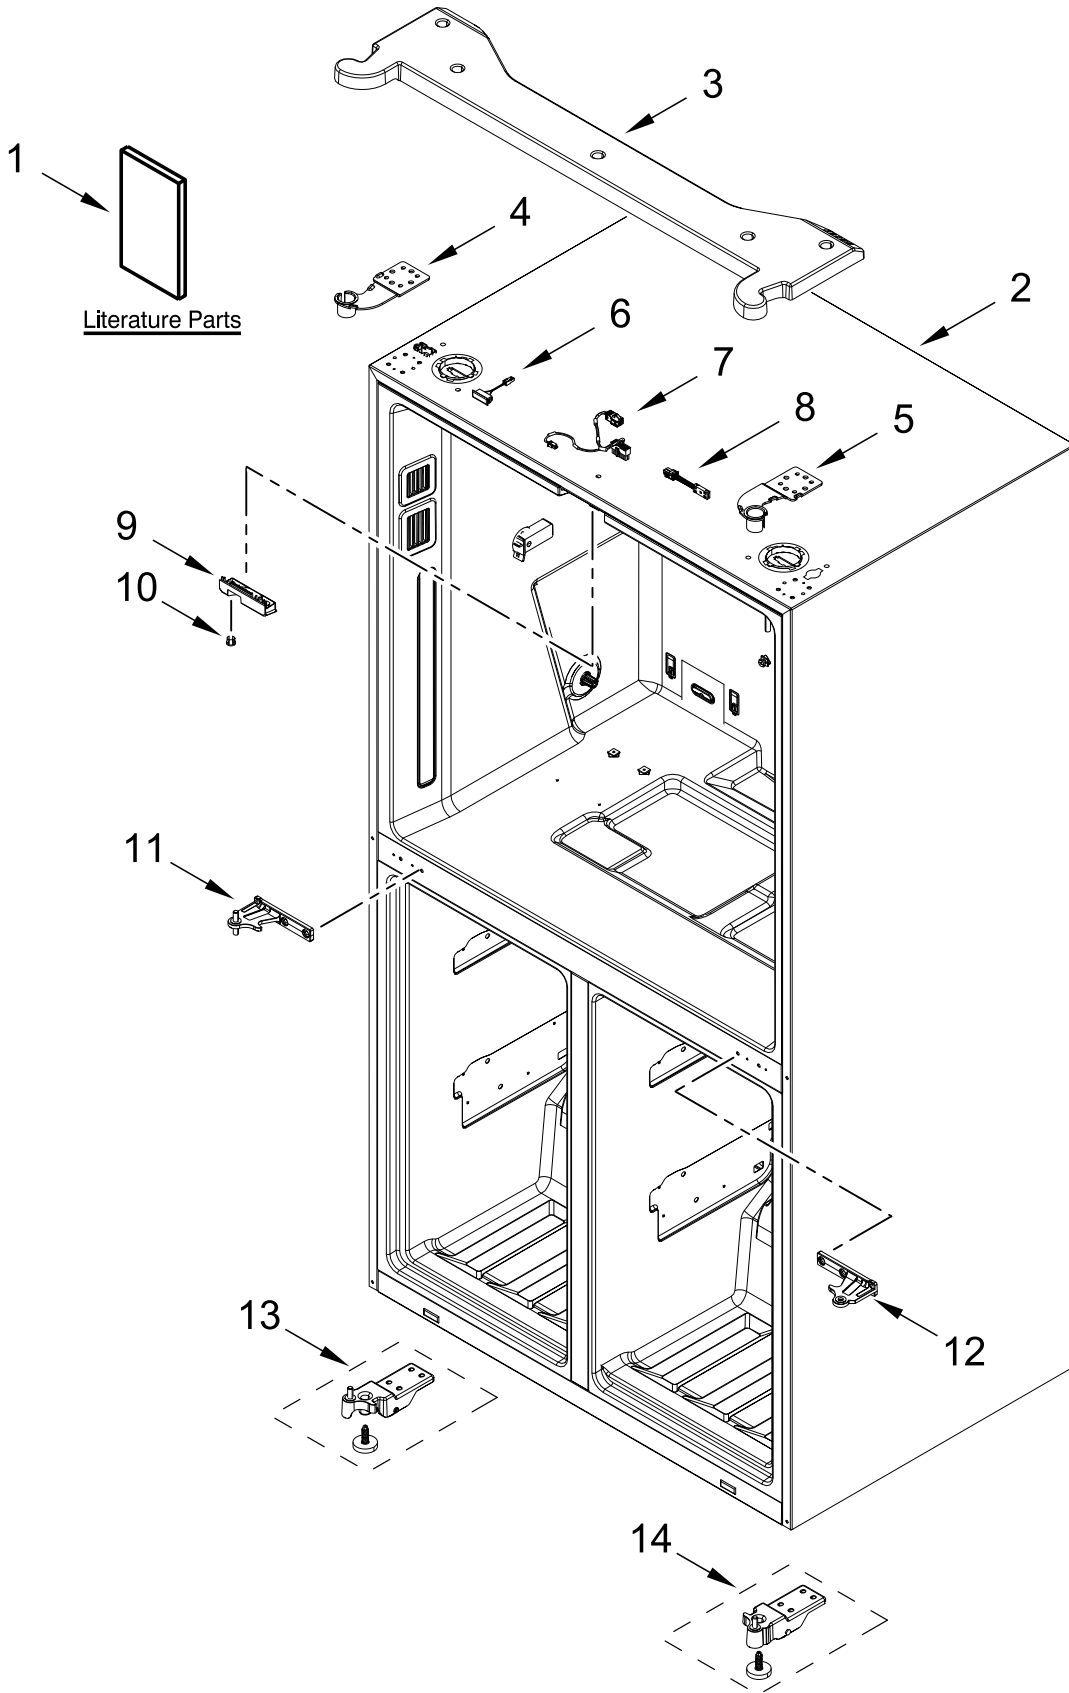

KitchenAid®

REFRIGERATOR

MODELS:

KRQC736RPS00 (Stainless)

CABINET PARTS

CABINET PARTS

<u>Illus. No.</u>	<u>Part No.</u>	<u>Description</u>	<u>Illus. No.</u>	<u>Part No.</u>	<u>Description</u>	<u>Illus. No.</u>	<u>Part No.</u>	<u>Description</u>
1		Literature Parts	7	W11088974	Jumper Wire Assembly, Hinge Cover Switches	13	W11351740	Bottom Hinge and Leveler Assembly (Left Hand)
	W11689443	Owner's Manual						
	W11712181	Tech Sheet	8	W11171145	Sensor, External Humidity	14	W11351739	Bottom Hinge and Leveler Assembly (Right Hand)
2		Cabinet (Not a Serviceable Part)	9	W11306513	Pivot Block, Mullion			
3	W11314383	Cover, Hinge	10	W11654043	Screw Cover			
4	W11097769	Top Hinge (Left Hand)	11	W11334827	Center Hinge (Left Hand)			
5	W11097767	Top Hinge (Right Hand)	12	W11334651	Center Hinge (Right Hand)			
6	W11115055	Switch, Reed						

SHELF PARTS

SHELF PARTS

<u>Illus.</u> <u>No.</u>	<u>Part No.</u>	<u>Description</u>	<u>Illus.</u> <u>No.</u>	<u>Part No.</u>	<u>Description</u>	<u>Illus.</u> <u>No.</u>	<u>Part No.</u>	<u>Description</u>
1	W11675223	Tuck Shelf Assembly	5	W11675220	Crisper Pan Assembly	7	W11293350	Door, Filter
2	W11293792	Full Shelf Assembly	6	W11675221	Pantry Pan Assembly	8	W11688907	Platter Assembly
3	W11293737	Glass, Crisper Cover						
4	W11734172	Frame Assembly, Refrigerator Drawers						