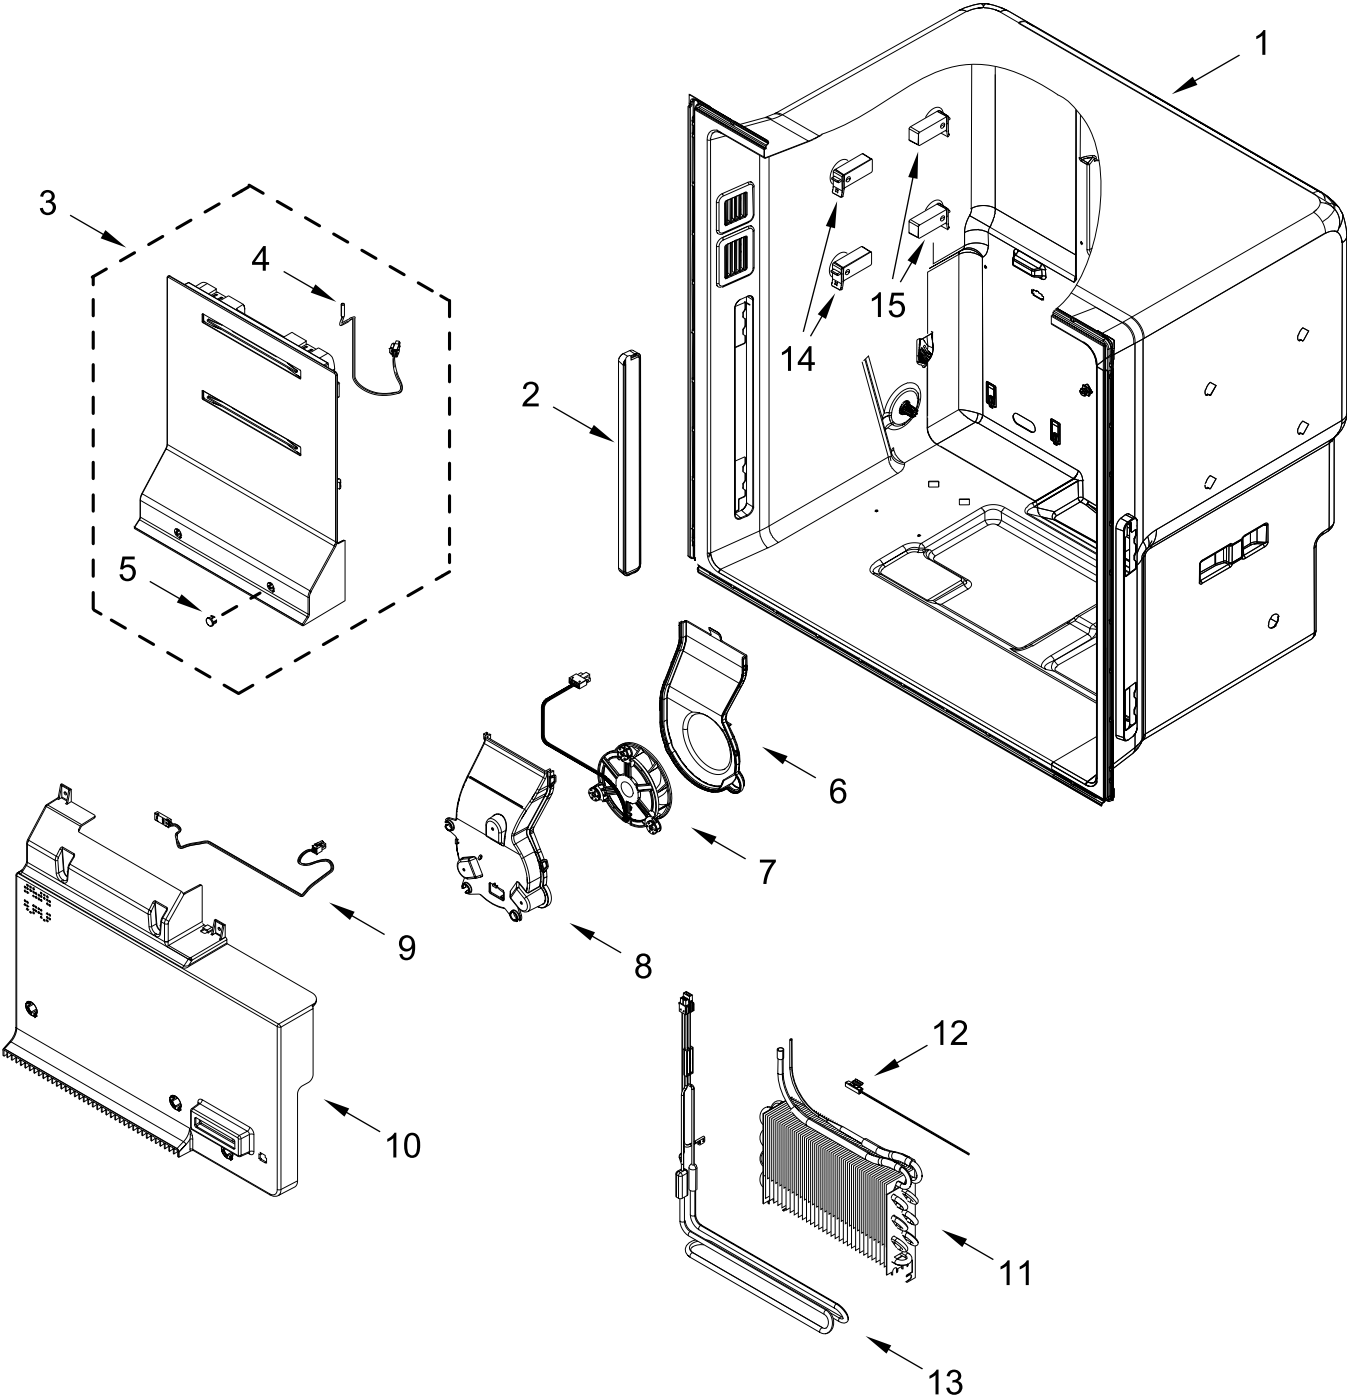

SHELF PARTS

SHELF PARTS

<u>Illus.</u> <u>No.</u>	<u>Part No.</u>	<u>Description</u>	<u>Illus.</u> <u>No.</u>	<u>Part No.</u>	<u>Description</u>	<u>Illus.</u> <u>No.</u>	<u>Part No.</u>	<u>Description</u>
1	W11675223	Tuck Shelf Assembly	5	W11675220	Crisper Pan Assembly	7	W11293350	Door, Filter
2	W11293792	Full Shelf Assembly	6	W11675221	Pantry Pan Assembly	8	W11688907	Platter Assembly
3	W11293737	Glass, Crisper Cover						
4	W11734172	Frame Assembly, Refrigerator Drawers						

FREEZER DRAWER PARTS

FREEZER DRAWER PARTS

<u>Illus.</u> <u>No.</u>	<u>Part No.</u>	<u>Description</u>	<u>Illus.</u> <u>No.</u>	<u>Part No.</u>	<u>Description</u>	<u>Illus.</u> <u>No.</u>	<u>Part No.</u>	<u>Description</u>
1	W11688905	Pullout Tray Assembly	5	W11675499	Drawer Assembly, Bottom Right	8	W11293497	Adapter Plate Assembly, Bottom (Left Hand)
2	W11675501	Drawer Assembly, Middle Left	6	W11293511	Adapter Plate Assembly, Top (Left Hand)	9	W11293495	Adapter Plate Assembly, Bottom (Right Hand)
3	W11675503	Drawer Assembly, Middle Right	7	W11293509	Adapter Plate Assembly, Top (Right Hand)	10	W11734929	Wine Caddy
4	W11675497	Drawer Assembly, Bottom Left						

REFRIGERATOR LINER PARTS

REFRIGERATOR LINER PARTS

<u>Illus.</u> <u>No.</u>	<u>Part No.</u>	<u>Description</u>	<u>Illus.</u> <u>No.</u>	<u>Part No.</u>	<u>Description</u>	<u>Illus.</u> <u>No.</u>	<u>Part No.</u>	<u>Description</u>
1		Liner (Not A Serviceable Part)	7	W11186092	Fan, Evaporator	12	W11298026	Thermistor, Evaporator Defrost
2	W11310004	Light Strip, LED	8	W11049305	Rear Cover, Evaporator Fan	13	W11389906	Heater, Defrost
3	W11734246	Air Tower Assembly	9	W11171146	Sensor, Internal Humidity	14	W11294152	Shelf Support (Front Left/Rear Right)
4	W11135456	Thermistor, Temperature	10	W11309023	Evaporator Cover Assembly, Refrigerator	15	W11294154	Shelf Support (Front Right/Rear Left)
5	W11654043	Screw Cover	11	W10920204	Evaporator, Refrigerator			
6	W11049306	Front Cover, Evaporator Fan						