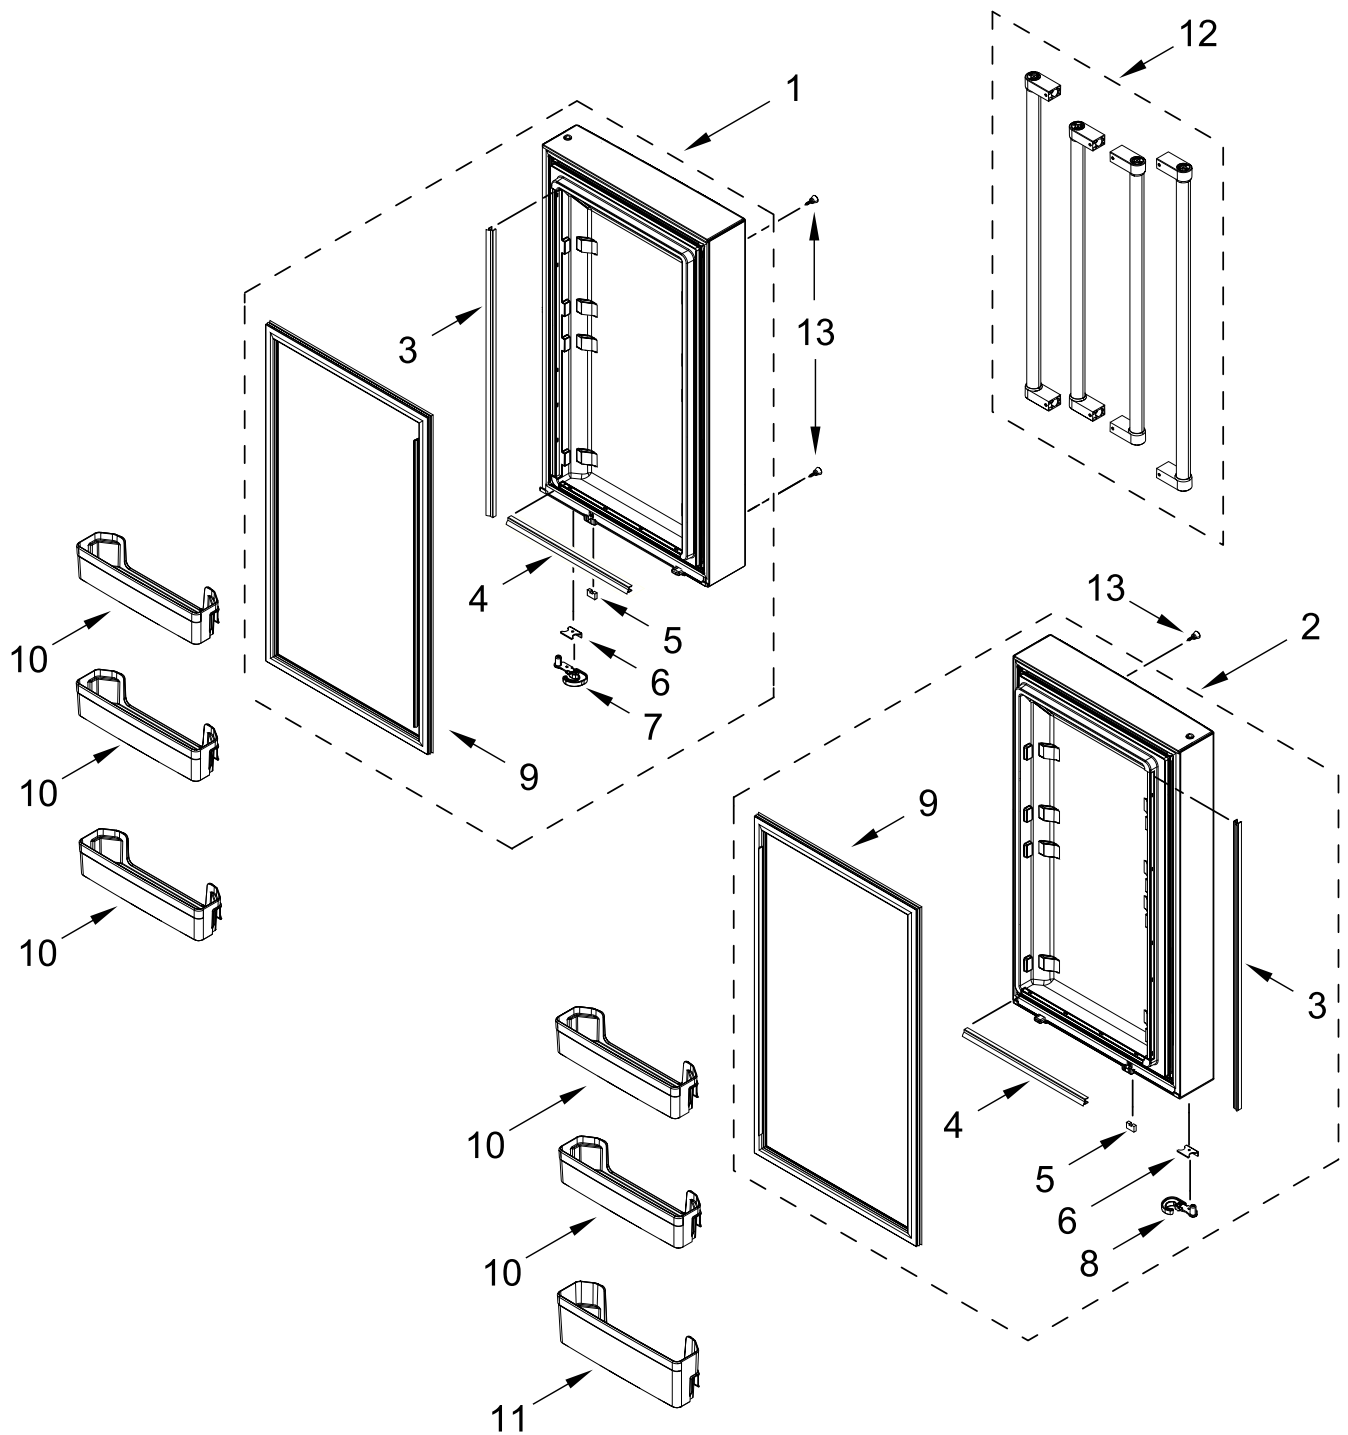

FREEZER DOOR PARTS

FREEZER DOOR PARTS

<u>Illus.</u> <u>No.</u>	<u>Part No.</u>	<u>Description</u>	<u>Illus.</u> <u>No.</u>	<u>Part No.</u>	<u>Description</u>	<u>Illus.</u> <u>No.</u>	<u>Part No.</u>	<u>Description</u>
1	W11300274	Door, Freezer Right Hand	6	W11110857	Stopper, Door	11	W11290989	Bin, Tall Freezer Door
2	W11300254	Door, Freezer Left Hand	7	W11306079	Latch, Door Closer (Right Hand)	12	W11672547	Handle Kit (Includes 2 Refrigerator and 2 Freezer Handles)
3	W11306509	Seal, Vertical	8	W11306401	Latch, Door Closer (Left Hand)	13	W11755083	Stud, Handle Mounting
4	W11306511	Seal, Horizontal	9	W11306327	Gasket, Freezer Door			
5	W11024885	Magnet, Switch	10	W11290985	Bin, Freezer Door