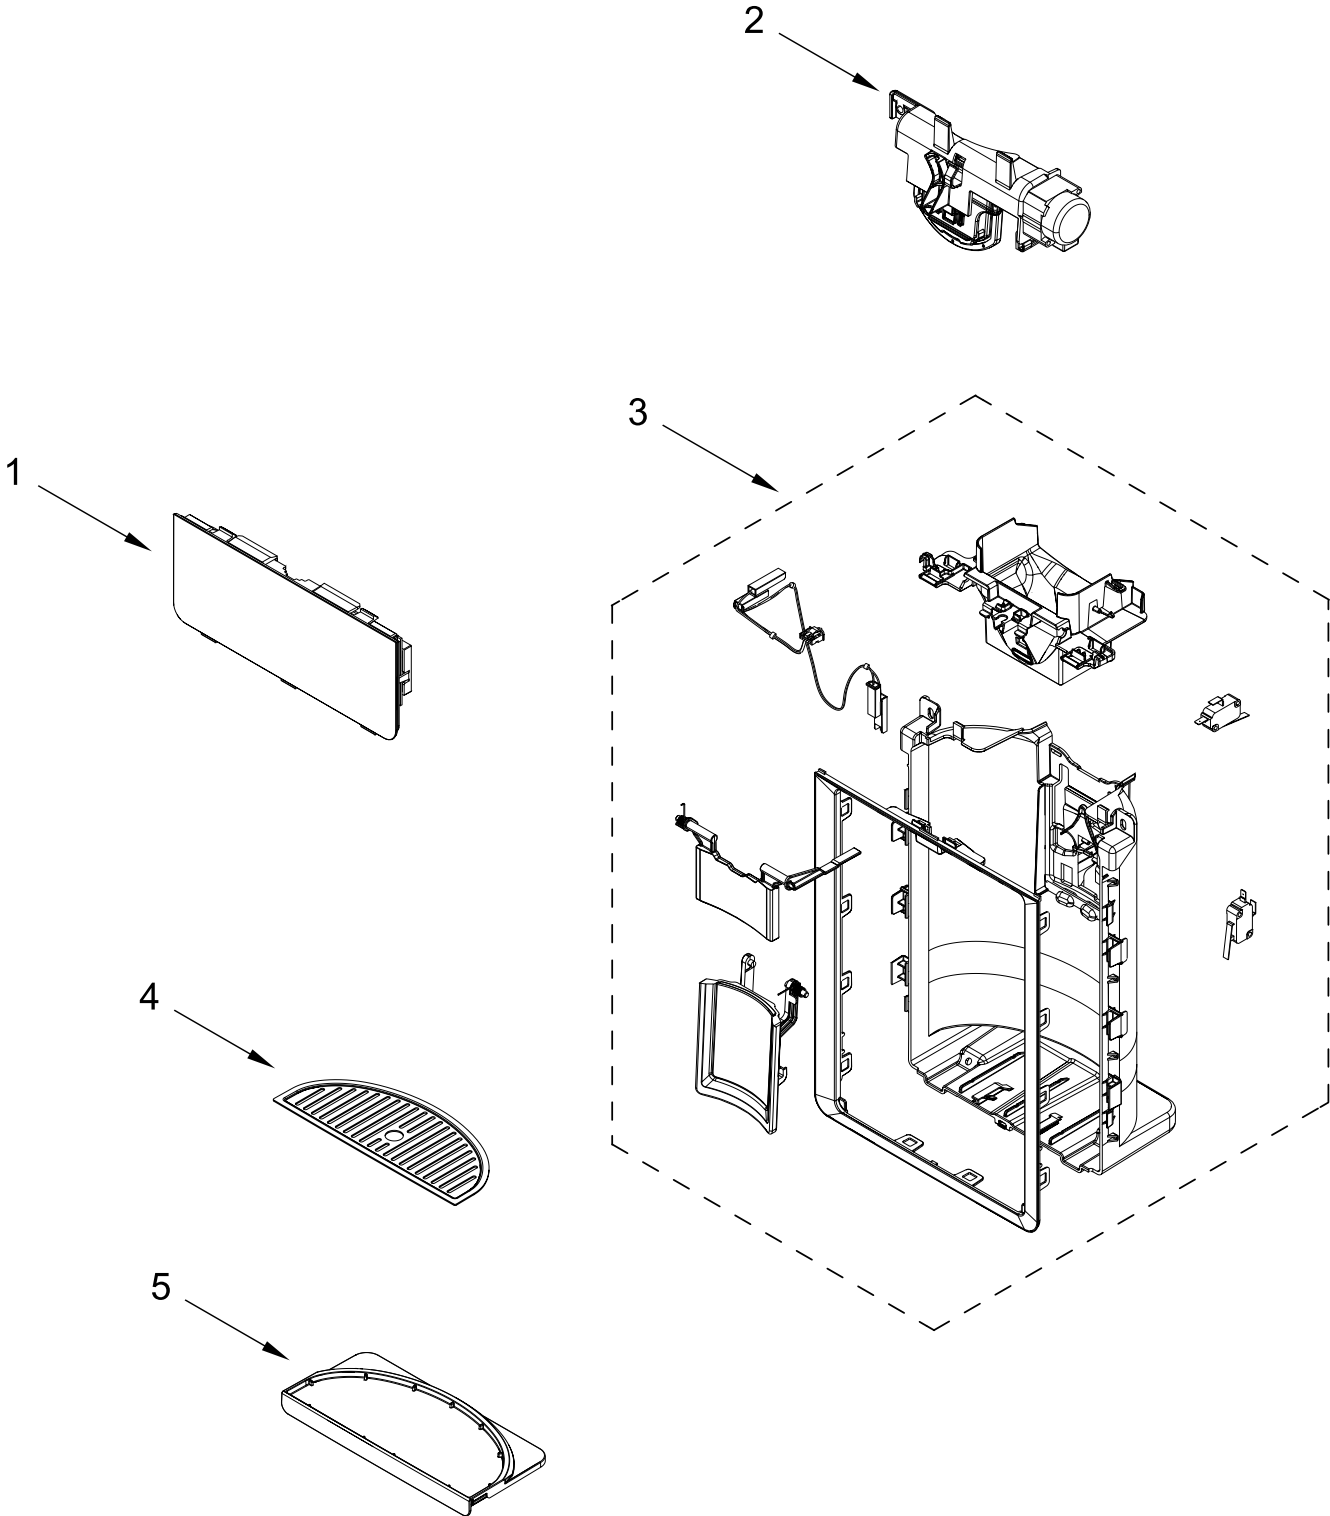

DISPENSER PARTS

DISPENSER PARTS

<u>Illus.</u> <u>No.</u>	<u>Part No.</u>	<u>Description</u>	<u>Illus.</u> <u>No.</u>	<u>Part No.</u>	<u>Description</u>	<u>Illus.</u> <u>No.</u>	<u>Part No.</u>	<u>Description</u>
1	W11679238	User Interface	3	W11678170	Housing Assembly, Dispenser (Includes Switches)	4	W11414342	Grate, Drip Tray
2	W11310097	Motor and Bracket Assembly, Ice Door				5	W11414340	Drip Tray