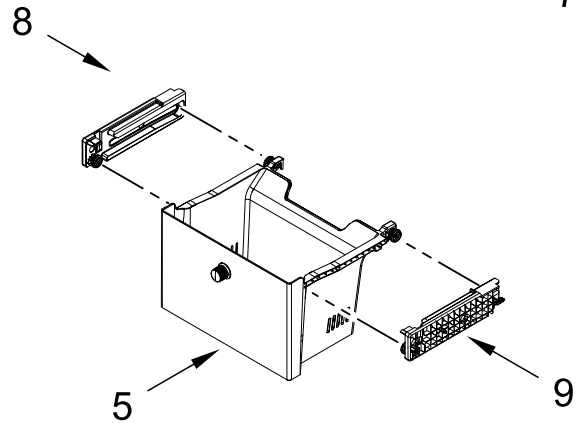

FREEZER DRAWER PARTS

FREEZER DRAWER PARTS

<u>Illus.</u> <u>No.</u>	<u>Part No.</u>	<u>Description</u>	<u>Illus.</u> <u>No.</u>	<u>Part No.</u>	<u>Description</u>	<u>Illus.</u> <u>No.</u>	<u>Part No.</u>	<u>Description</u>
1	W11688905	Pullout Tray Assembly	5	W11675499	Drawer Assembly, Bottom Right	8	W11293497	Adapter Plate Assembly, Bottom (Left Hand)
2	W11675501	Drawer Assembly, Middle Left	6	W11293511	Adapter Plate Assembly, Top (Left Hand)	9	W11293495	Adapter Plate Assembly, Bottom (Right Hand)
3	W11675503	Drawer Assembly, Middle Right	7	W11293509	Adapter Plate Assembly, Top (Right Hand)	10	W11734929	Wine Caddy
4	W11675497	Drawer Assembly, Bottom Left