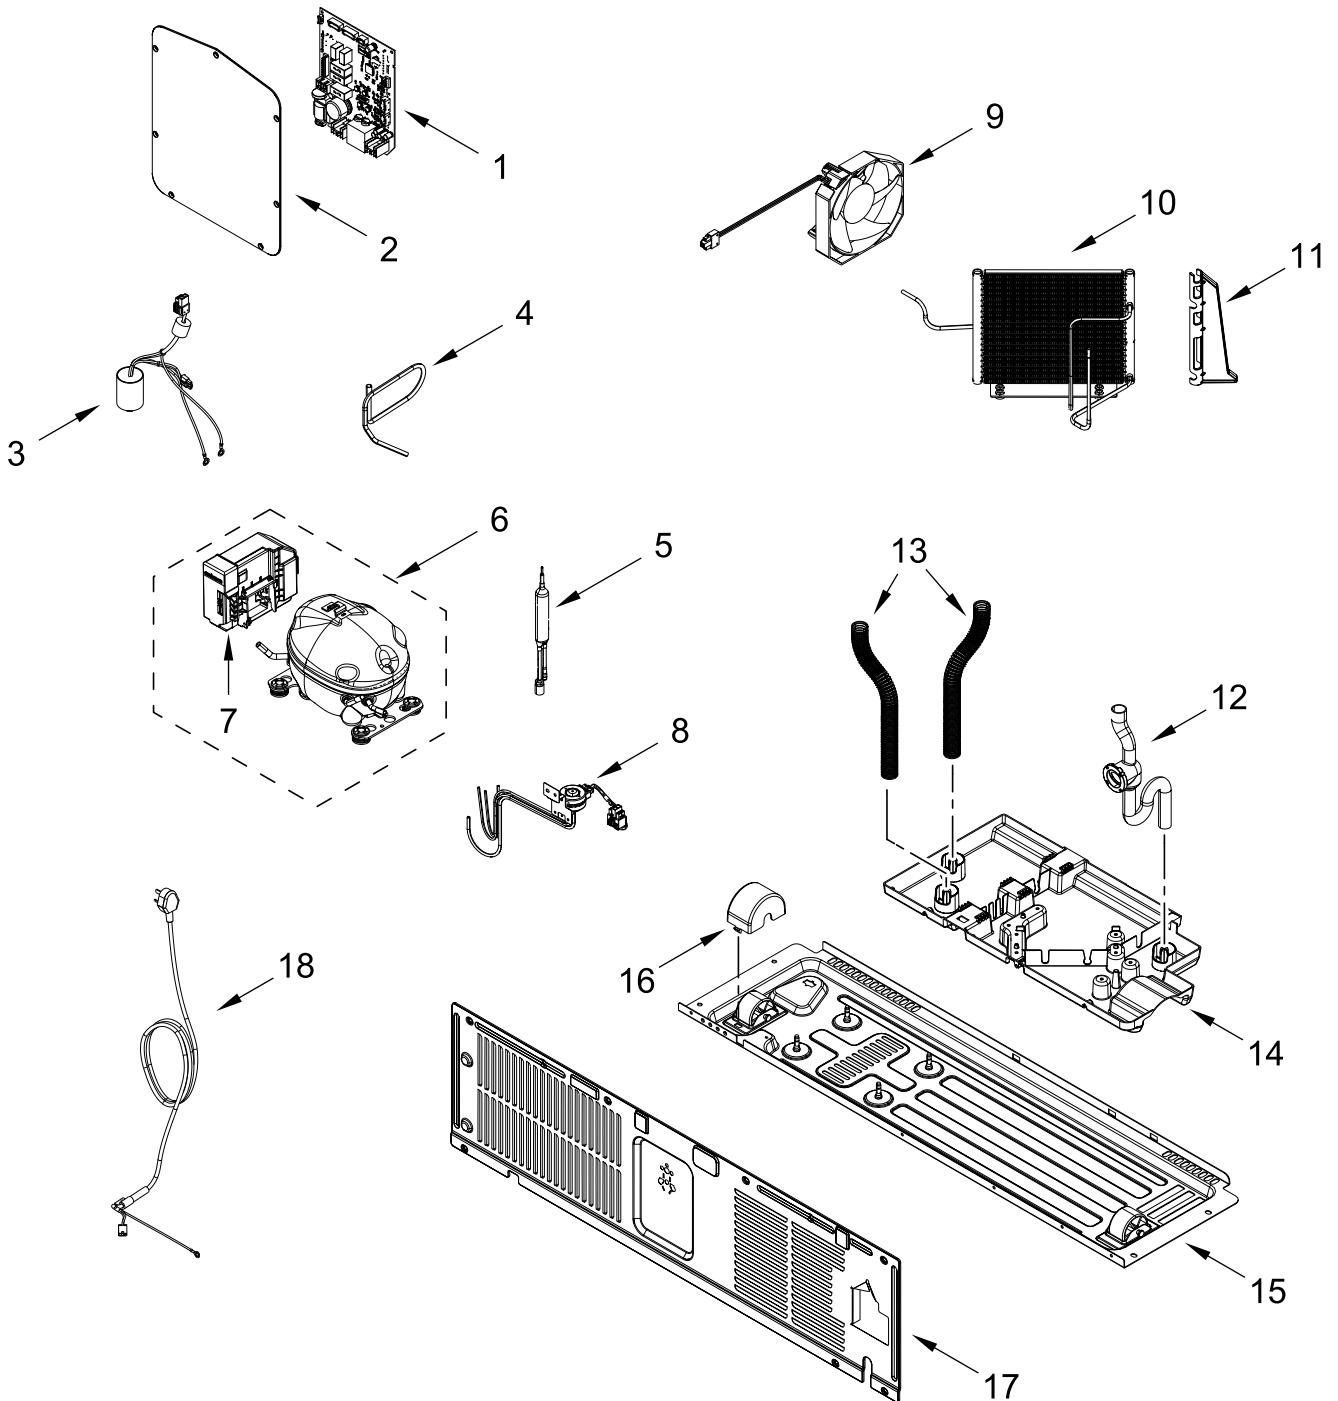

UNIT PARTS

UNIT PARTS

<u>Illus.</u> <u>No.</u>	<u>Part No.</u>	<u>Description</u>	<u>Illus.</u> <u>No.</u>	<u>Part No.</u>	<u>Description</u>	<u>Illus.</u> <u>No.</u>	<u>Part No.</u>	<u>Description</u>
1	W11700397	Control Board	9	W11037729	Fan, Condenser	17	W11039081	Cover, Machine Compartment
2	W11029002	Lid, Main PCB	10	W11165514	Condenser	18	W11368461	Cord, Power
3	W11385399	Line Filter	11	W11304825	Bracket, Condenser			REFRIGERANT CHARGE
4	W11728019	Suction Tube	12	W11093946	Drain Tube			59 grams (R600a)
5	W10805035	Drier (Service Drier Without Dye)	13	W11327053	Drain Tube			
6	W11675958	Compressor Assembly	14	W11305915	Drain Pan			
7	W11675965	Inverter	15	W11027541	Plate, Compressor Base			
8	W11245686	Valve Assembly, 4-Way Refrigerant	16	W11083695	Cover, Compressor Roller