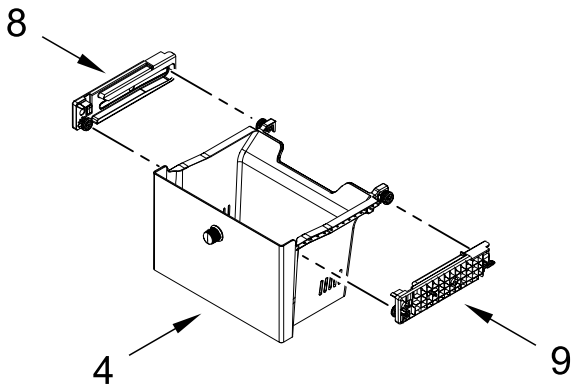

FREEZER DRAWER PARTS

FREEZER DRAWER PARTS

<u>Illus.</u> <u>No.</u>	<u>Part No.</u>	<u>Description</u>	<u>Illus.</u> <u>No.</u>	<u>Part No.</u>	<u>Description</u>	<u>Illus.</u> <u>No.</u>	<u>Part No.</u>	<u>Description</u>
1	W11688905	Pullout Tray Assembly	5	W11675499	Drawer Assembly, Bottom Right	8	W11293497	Adapter Plate Assembly, Bottom (Left Hand)
2	W11675501	Drawer Assembly, Middle Left	6	W11293511	Adapter Plate Assembly, Top (Left Hand)	9	W11293495	Adapter Plate Assembly, Bottom (Right Hand)
3	W11675503	Drawer Assembly, Middle Right	7	W11293509	Adapter Plate Assembly, Top (Right Hand)	10	W11734929	Wine Caddy
4	W11675497	Drawer Assembly, Bottom Left