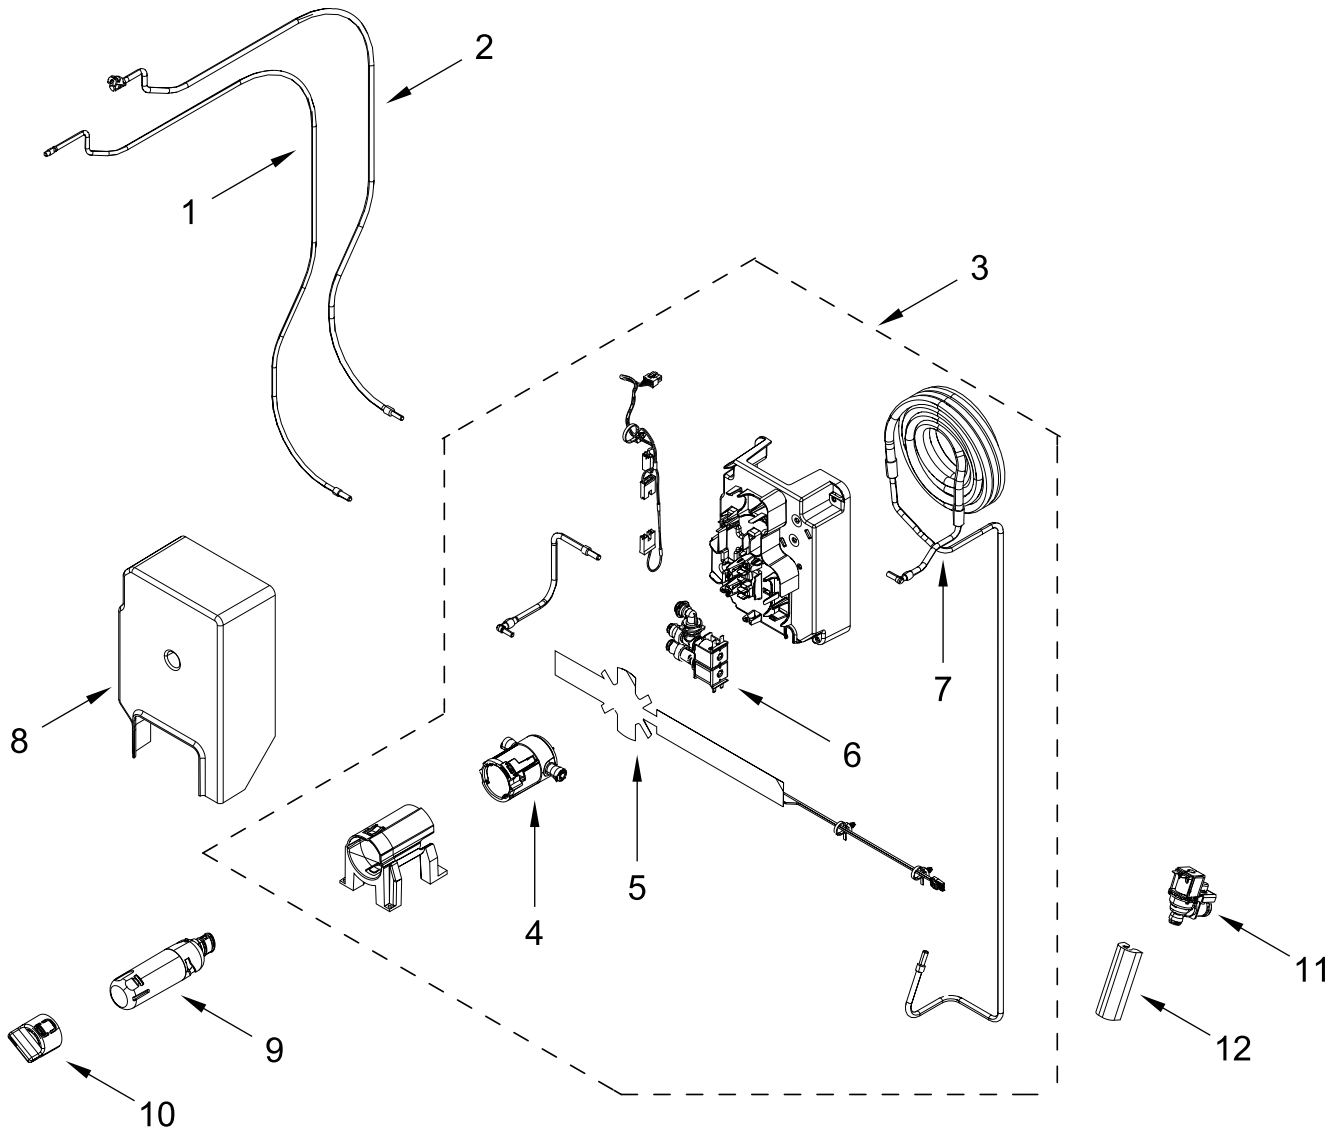

WATER SYSTEM PARTS

WATER SYSTEM PARTS

<u>Illus.</u> <u>No.</u>	<u>Part No.</u>	<u>Description</u>	<u>Illus.</u> <u>No.</u>	<u>Part No.</u>	<u>Description</u>	<u>Illus.</u> <u>No.</u>	<u>Part No.</u>	<u>Description</u>
1	W11628207	Tube, Water (Valve to Hinge, Ice Maker)	4	W11125031	Housing, Water Filter	8	W11293058	Cover, Water Valve
2	W11628075	Tube, Water (Valve to Hinge, Dispenser)	5	W11166019	Heater, Water Filter	9	W10680605	Filter, Water
3	W11451854	Water Box Assembly	6	W11167973	Valve Assembly, Dual Water	10	W11332415	Cap, Water Filter
			7	W11083973	Reservoir, Water	11	W11432232	Valve, Water Inlet
						12	W11135271	Guard, Water Valve