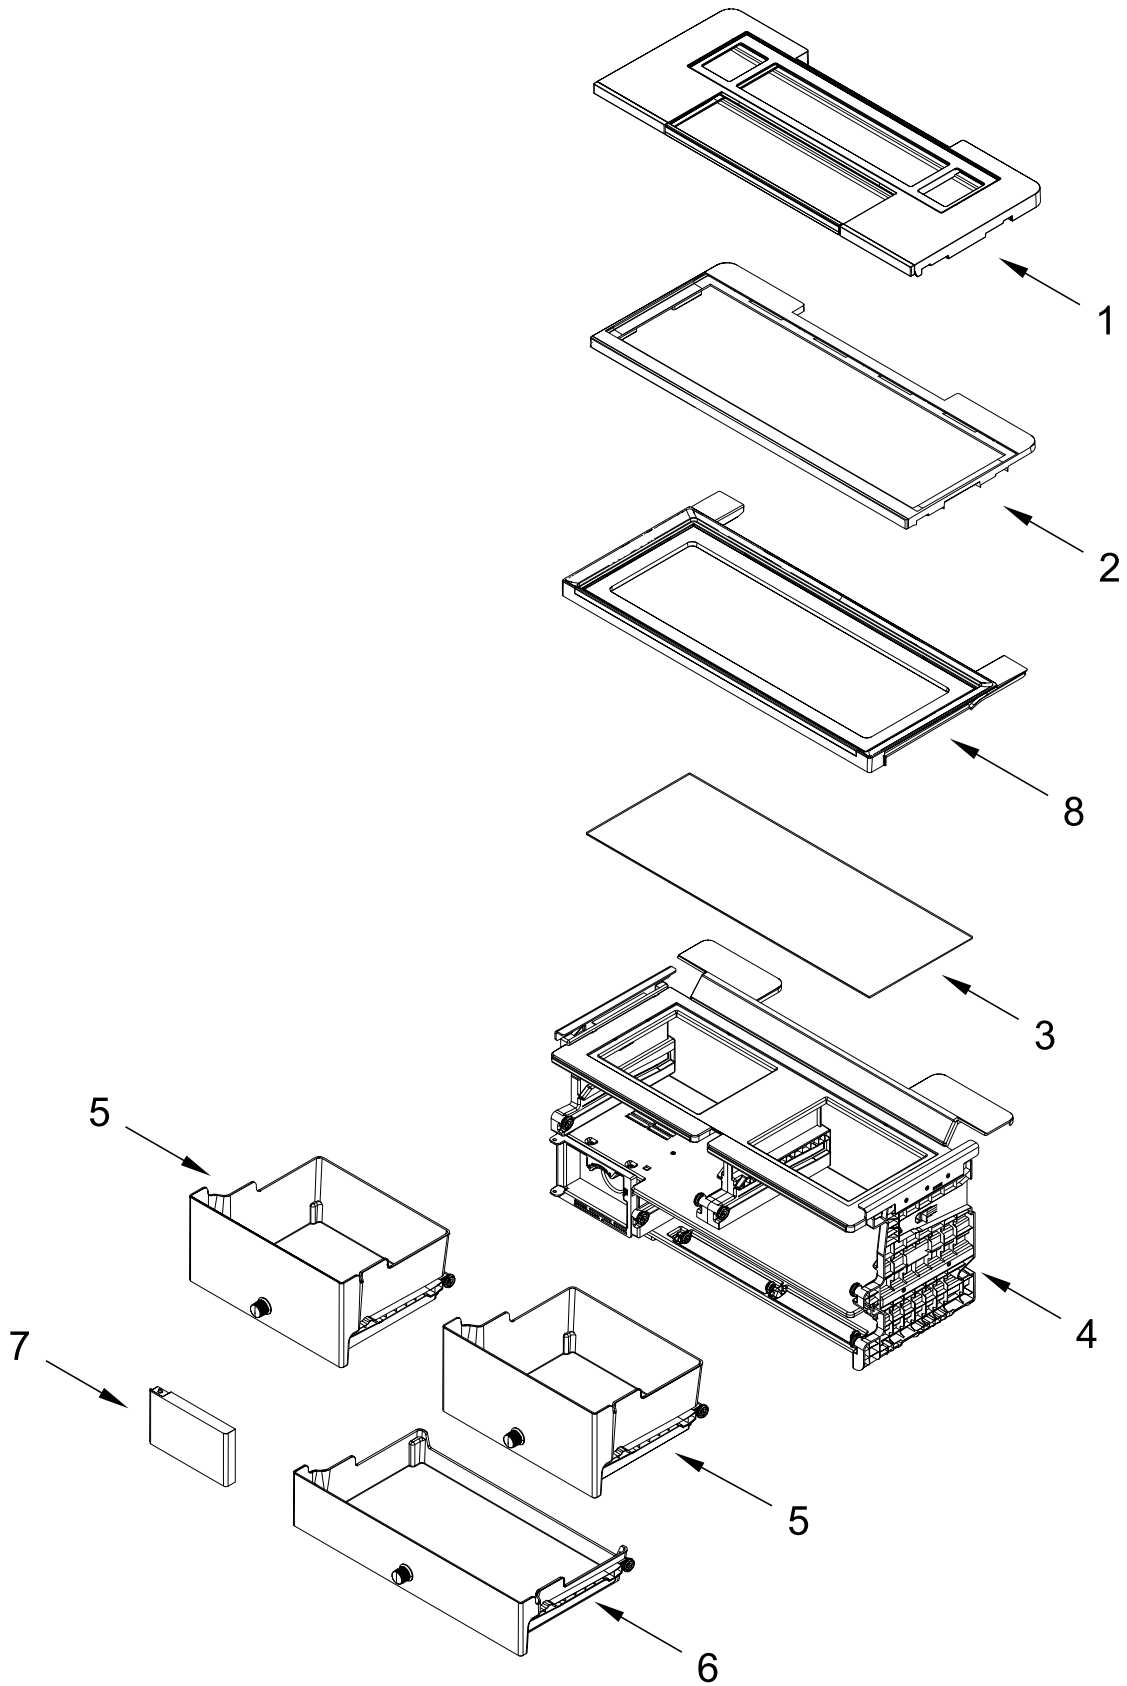

KitchenAid®

REFRIGERATOR

MODELS:

KRQC736RPS00 (Stainless)

CABINET PARTS

CABINET PARTS

<u>Illus. No.</u>	<u>Part No.</u>	<u>Description</u>	<u>Illus. No.</u>	<u>Part No.</u>	<u>Description</u>	<u>Illus. No.</u>	<u>Part No.</u>	<u>Description</u>
1		Literature Parts	7	W11088974	Jumper Wire Assembly, Hinge Cover Switches	13	W11351740	Bottom Hinge and Leveler Assembly (Left Hand)
	W11689443	Owner's Manual						
	W11712181	Tech Sheet	8	W11171145	Sensor, External Humidity	14	W11351739	Bottom Hinge and Leveler Assembly (Right Hand)
2		Cabinet (Not a Serviceable Part)	9	W11306513	Pivot Block, Mullion			
3	W11314383	Cover, Hinge	10	W11654043	Screw Cover			
4	W11097769	Top Hinge (Left Hand)	11	W11334827	Center Hinge (Left Hand)			
5	W11097767	Top Hinge (Right Hand)	12	W11334651	Center Hinge (Right Hand)			
6	W11115055	Switch, Reed						

SHELF PARTS

SHELF PARTS

<u>Illus.</u> <u>No.</u>	<u>Part No.</u>	<u>Description</u>	<u>Illus.</u> <u>No.</u>	<u>Part No.</u>	<u>Description</u>	<u>Illus.</u> <u>No.</u>	<u>Part No.</u>	<u>Description</u>
1	W11675223	Tuck Shelf Assembly	5	W11675220	Crisper Pan Assembly	7	W11293350	Door, Filter
2	W11293792	Full Shelf Assembly	6	W11675221	Pantry Pan Assembly	8	W11688907	Platter Assembly
3	W11293737	Glass, Crisper Cover						
4	W11734172	Frame Assembly, Refrigerator Drawers						