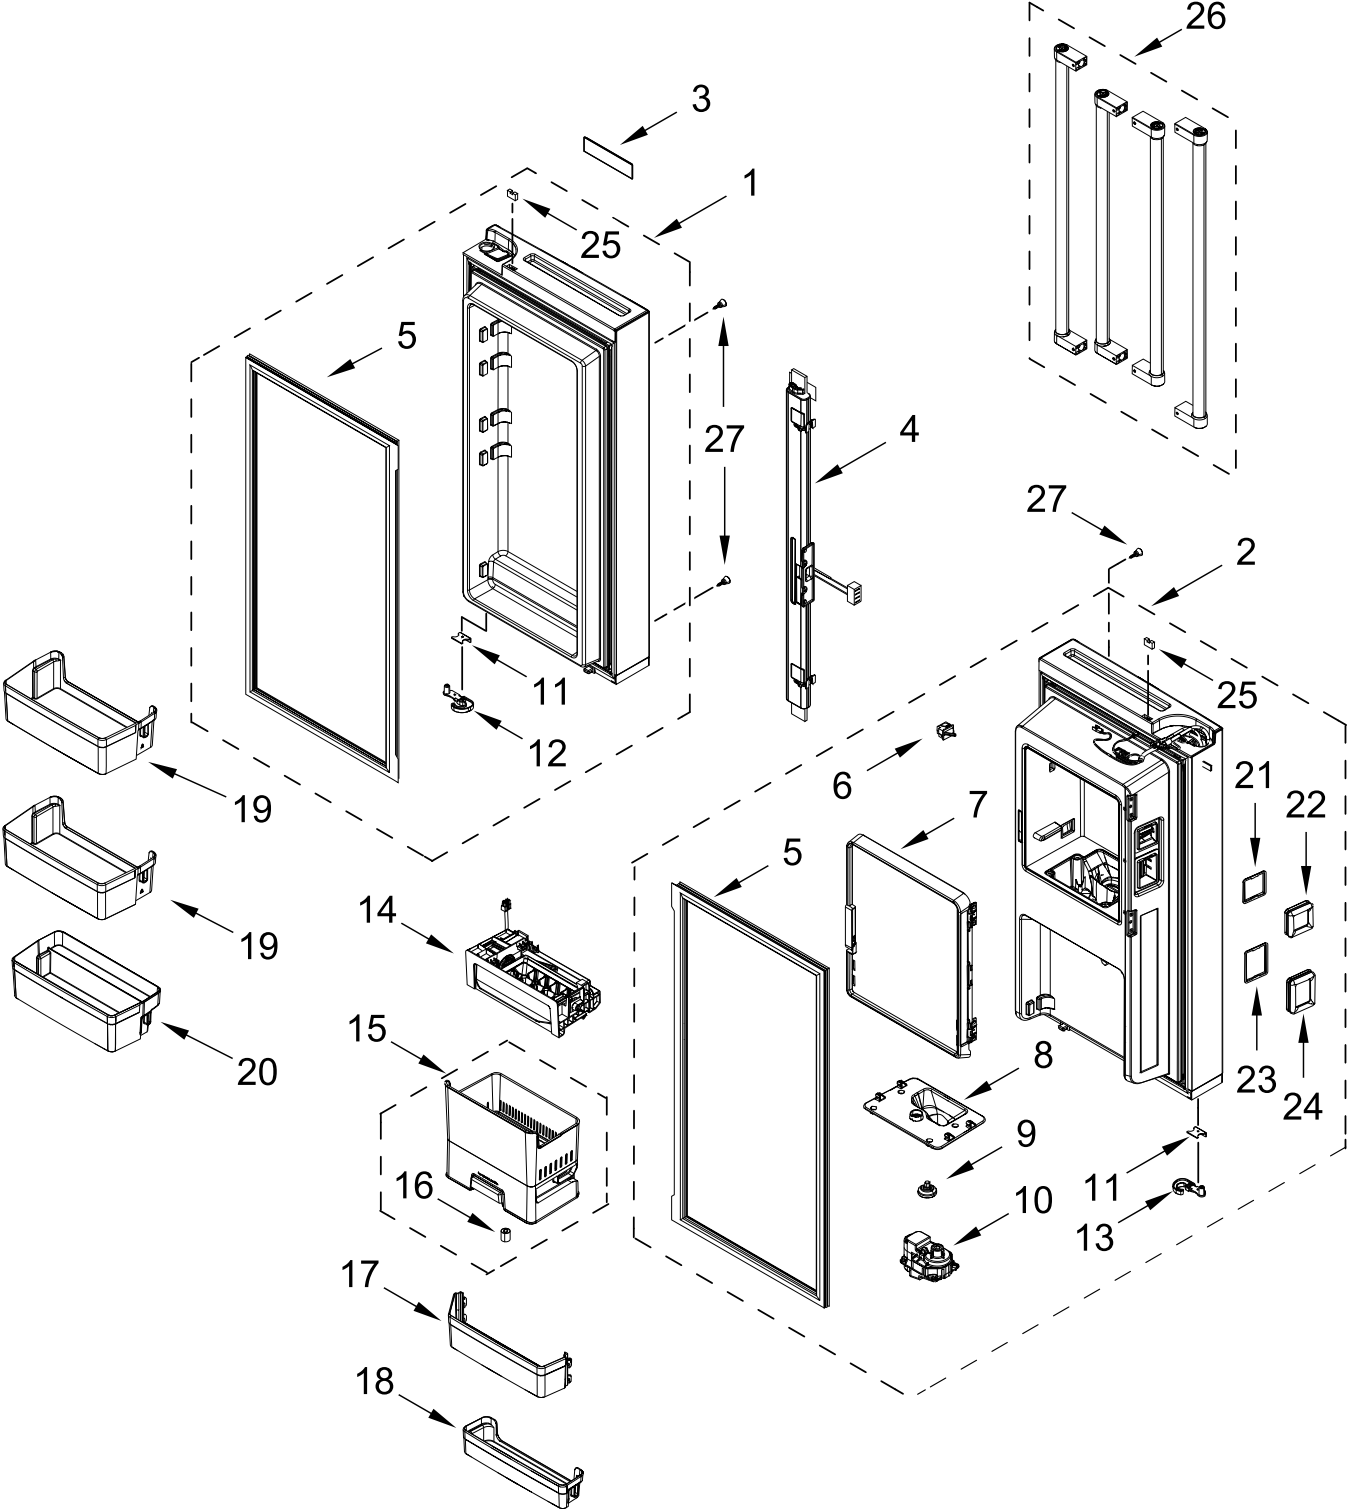

REFRIGERATOR DOOR PARTS

REFRIGERATOR DOOR PARTS

<u>Illus. No.</u>	<u>Part No.</u>	<u>Description</u>	<u>Illus. No.</u>	<u>Part No.</u>	<u>Description</u>	<u>Illus. No.</u>	<u>Part No.</u>	<u>Description</u>
1	W11734728	Door, Refrigerator Right Hand	11	W11110857	Stopper, Door	22	W11292787	Gasket, Supply Duct
2	W11734732	Door, Refrigerator Left Hand	12	W11306079	Latch, Door Closer (Right Hand)	23	W11292789	Clip, Return Duct Gasket
3	W10518672	Badge	13	W11306401	Latch, Door Closer (Left Hand)	24	W11292785	Gasket, Return Duct
4	W11654051	Mullion, Door	14	W11361143	Ice Maker Assembly	25	W11024885	Magnet, Switch
5	W11376604	Gasket, Refrigerator Door	15	W11316216	Ice Bin Assembly	26	W11672547	Handle Kit (Includes 2 Refrigerator and 2 Freezer Handles)
6	W11035875	Switch, Rocker Arm	16	W11130119	Coupling, Auger	27	W11755083	Stud, Handle Mounting
7	W11734590	Door Assembly, Ice Compartment	17	W11290983	Trivet, Ice Compartment Door			
8	W11312188	Plate, Ice Chute	18	W11290988	Bin, Medium Door			
9	W11357426	Shaft, Dispenser Motor	19	W11636291	Bin, Gallon Door			
10	W11391787	Dispenser Motor	20	W11675222	Bin, Stadium Door			
			21	W11292783	Clip, Supply Duct Gasket