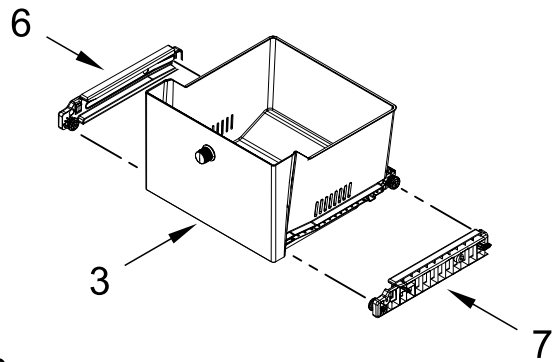

FREEZER DRAWER PARTS

FREEZER DRAWER PARTS

<u>Illus.</u> <u>No.</u>	<u>Part No.</u>	<u>Description</u>	<u>Illus.</u> <u>No.</u>	<u>Part No.</u>	<u>Description</u>	<u>Illus.</u> <u>No.</u>	<u>Part No.</u>	<u>Description</u>
1	W11688905	Pullout Tray Assembly	5	W11675499	Drawer Assembly, Bottom Right	8	W11293497	Adapter Plate Assembly, Bottom (Left Hand)
2	W11675501	Drawer Assembly, Middle Left	6	W11293511	Adapter Plate Assembly, Top (Left Hand)	9	W11293495	Adapter Plate Assembly, Bottom (Right Hand)
3	W11675503	Drawer Assembly, Middle Right	7	W11293509	Adapter Plate Assembly, Top (Right Hand)	10	W11734929	Wine Caddy
4	W11675497	Drawer Assembly, Bottom Left