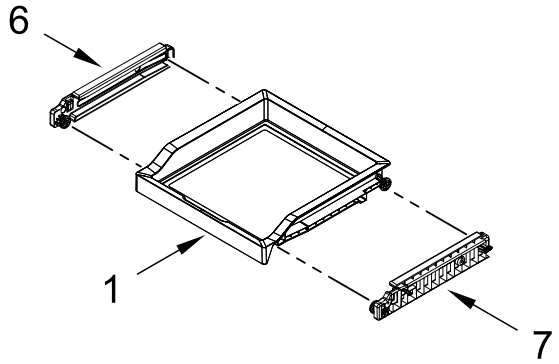

FREEZER DRAWER PARTS

FREEZER DRAWER PARTS

<u>Illus.</u> <u>No.</u>	<u>Part No.</u>	<u>Description</u>	<u>Illus.</u> <u>No.</u>	<u>Part No.</u>	<u>Description</u>	<u>Illus.</u> <u>No.</u>	<u>Part No.</u>	<u>Description</u>
1	W11688905	Pullout Tray Assembly	5	W11675499	Drawer Assembly, Bottom Right	8	W11293497	Adapter Plate Assembly, Bottom (Left Hand)
2	W11675501	Drawer Assembly, Middle Left	6	W11293511	Adapter Plate Assembly, Top (Left Hand)	9	W11293495	Adapter Plate Assembly, Bottom (Right Hand)
3	W11675503	Drawer Assembly, Middle Right	7	W11293509	Adapter Plate Assembly, Top (Right Hand)	10	W11734929	Wine Caddy
4	W11675497	Drawer Assembly, Bottom Left