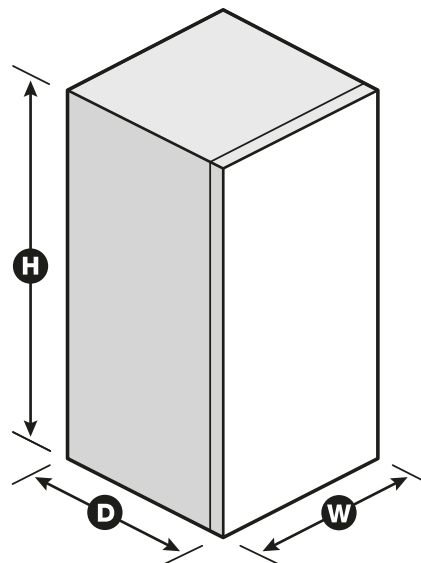

Self-Cleaning Cycle

Makes routine maintenance easy using affresh® Ice Maker Cleaner.

NOTE: Dimensions are for planning purposes only. For complete details, see Installation Instructions packed with product. Specifications subject to change without notice.

®/™ © 2020. All rights reserved. Printed in the U.S.A. D200052XXC. KUID308HSPECSHEETV01.