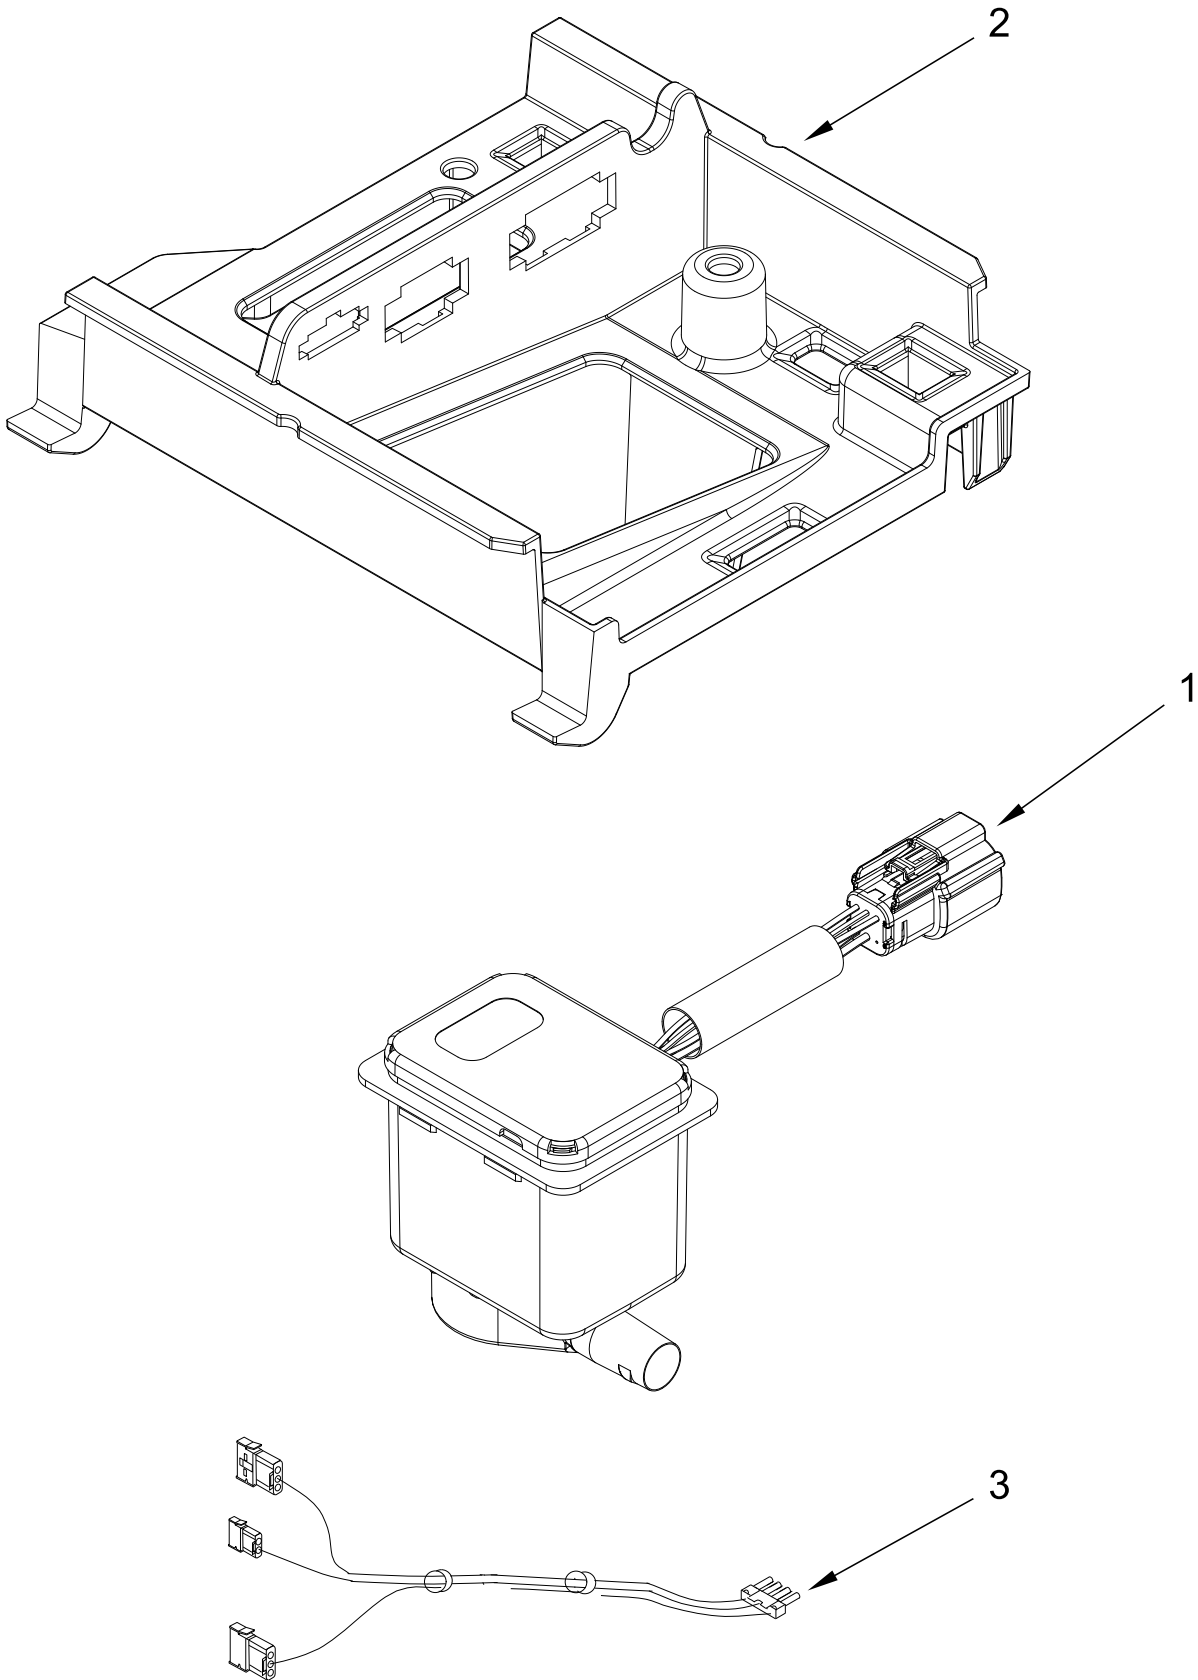

PUMP PARTS

PUMP PARTS

<u>Illus.</u> <u>No.</u>	<u>Part No.</u>	<u>Description</u>
1	W11439191	Pump, Recirculating (Includes Sensor)
2	W10489129	Bracket, Pump
3	W10764770	Assembly, Pump Wire