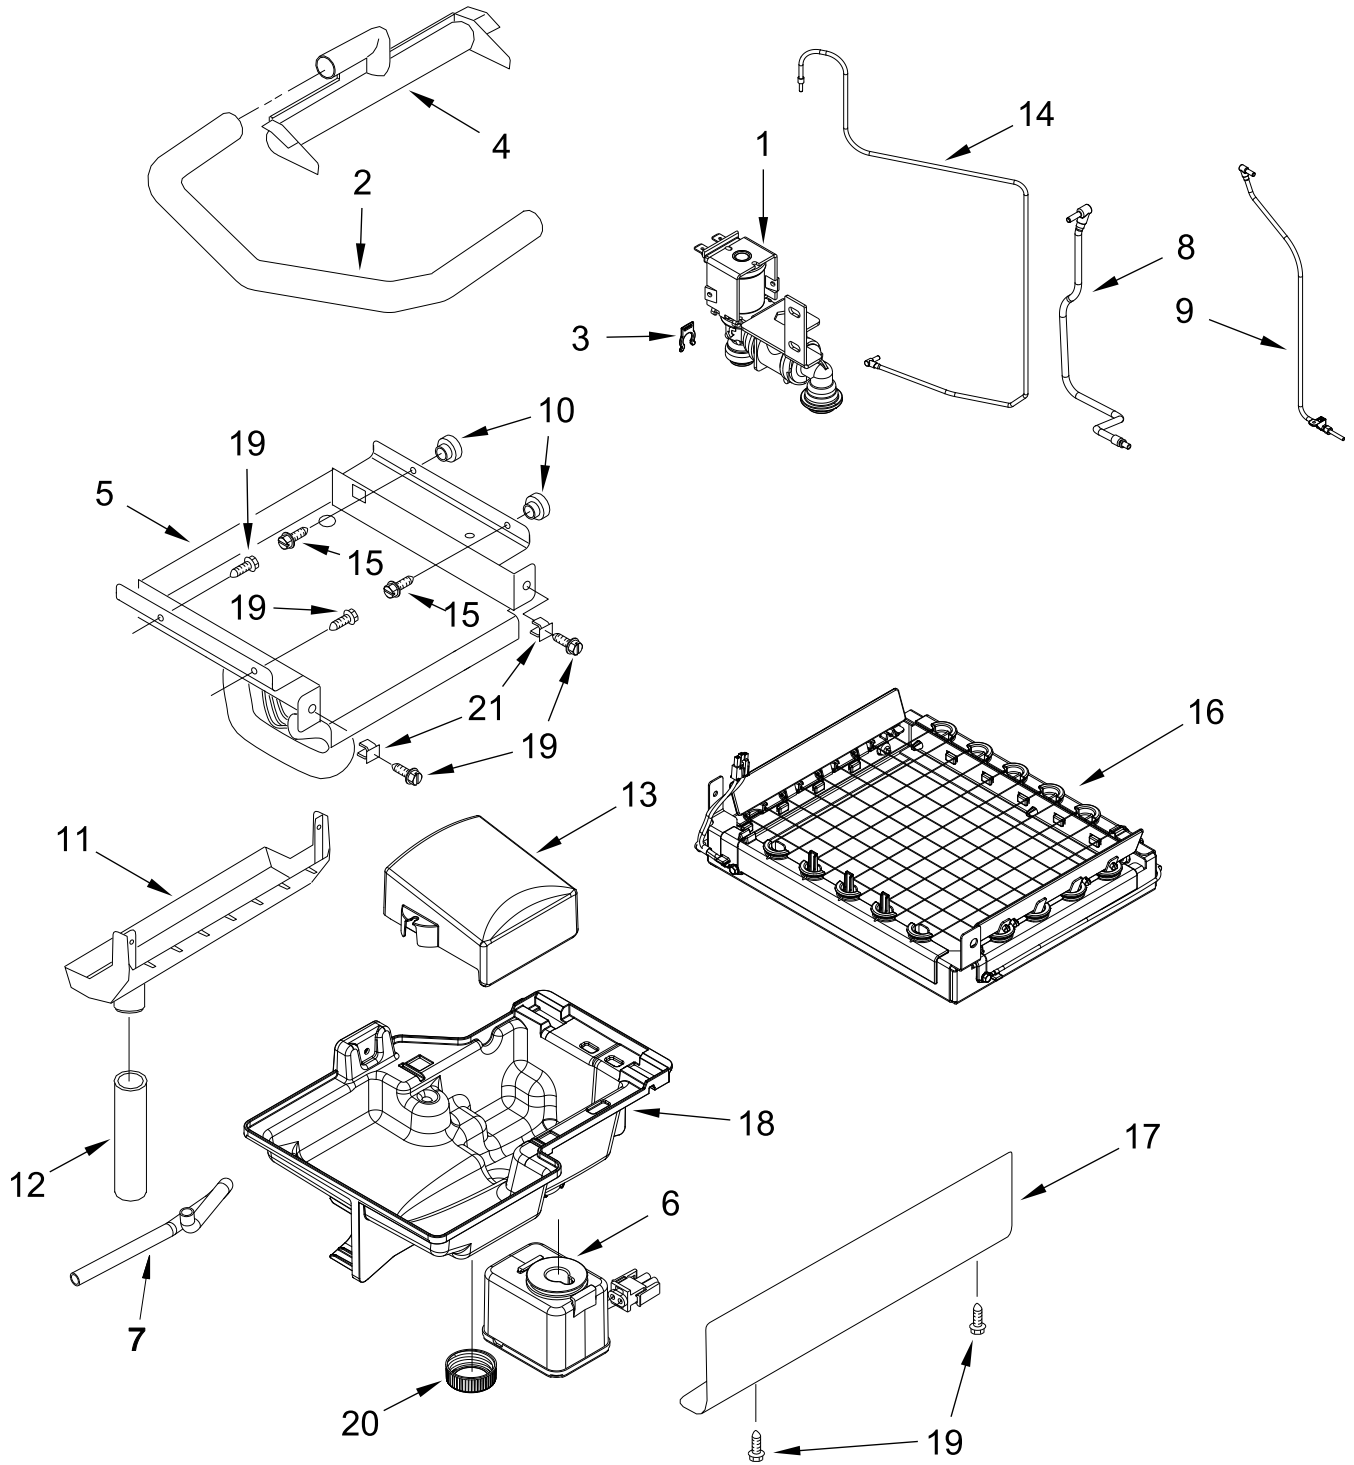

EVAPORATOR, GRID, AND WATER PARTS

EVAPORATOR, GRID, AND WATER PARTS

<u>Illus.</u> <u>No.</u>	<u>Part No.</u>	<u>Description</u>	<u>Illus.</u> <u>No.</u>	<u>Part No.</u>	<u>Description</u>	<u>Illus.</u> <u>No.</u>	<u>Part No.</u>	<u>Description</u>
1	W10870921	Valve, Water (Includes Regulator)	9	W11257051	Tube, Inlet	18	W10489137	Reservoir, Water
			10	836667	Spacer	19	3400884	Screw (Stainless)
2	W10772963	Tube, Pump	11	2185625	Reservoir, Water Slide	20	W10555398	Cap, Drain
3	W10782423	Locking Ring (1/4")	12	W10635836	Tube, Water Slide	21	3400909	Grommet, Screw
4	2185523	Dispenser, Water	13	W10512292	Cover, Bracket			
5	W10218037	Evaporator	14	W10678300	Waterline, Valve			
6	W11439192	Pump, Reservoir Drain	15	3400886	Screw (Stainless)			
7	W10539379	Tube, Reservoir Drain	16	W10783275	Assembly, Grid			
8	W10678299	Waterline, Reservoir	17	W10340986	Cover, Grid