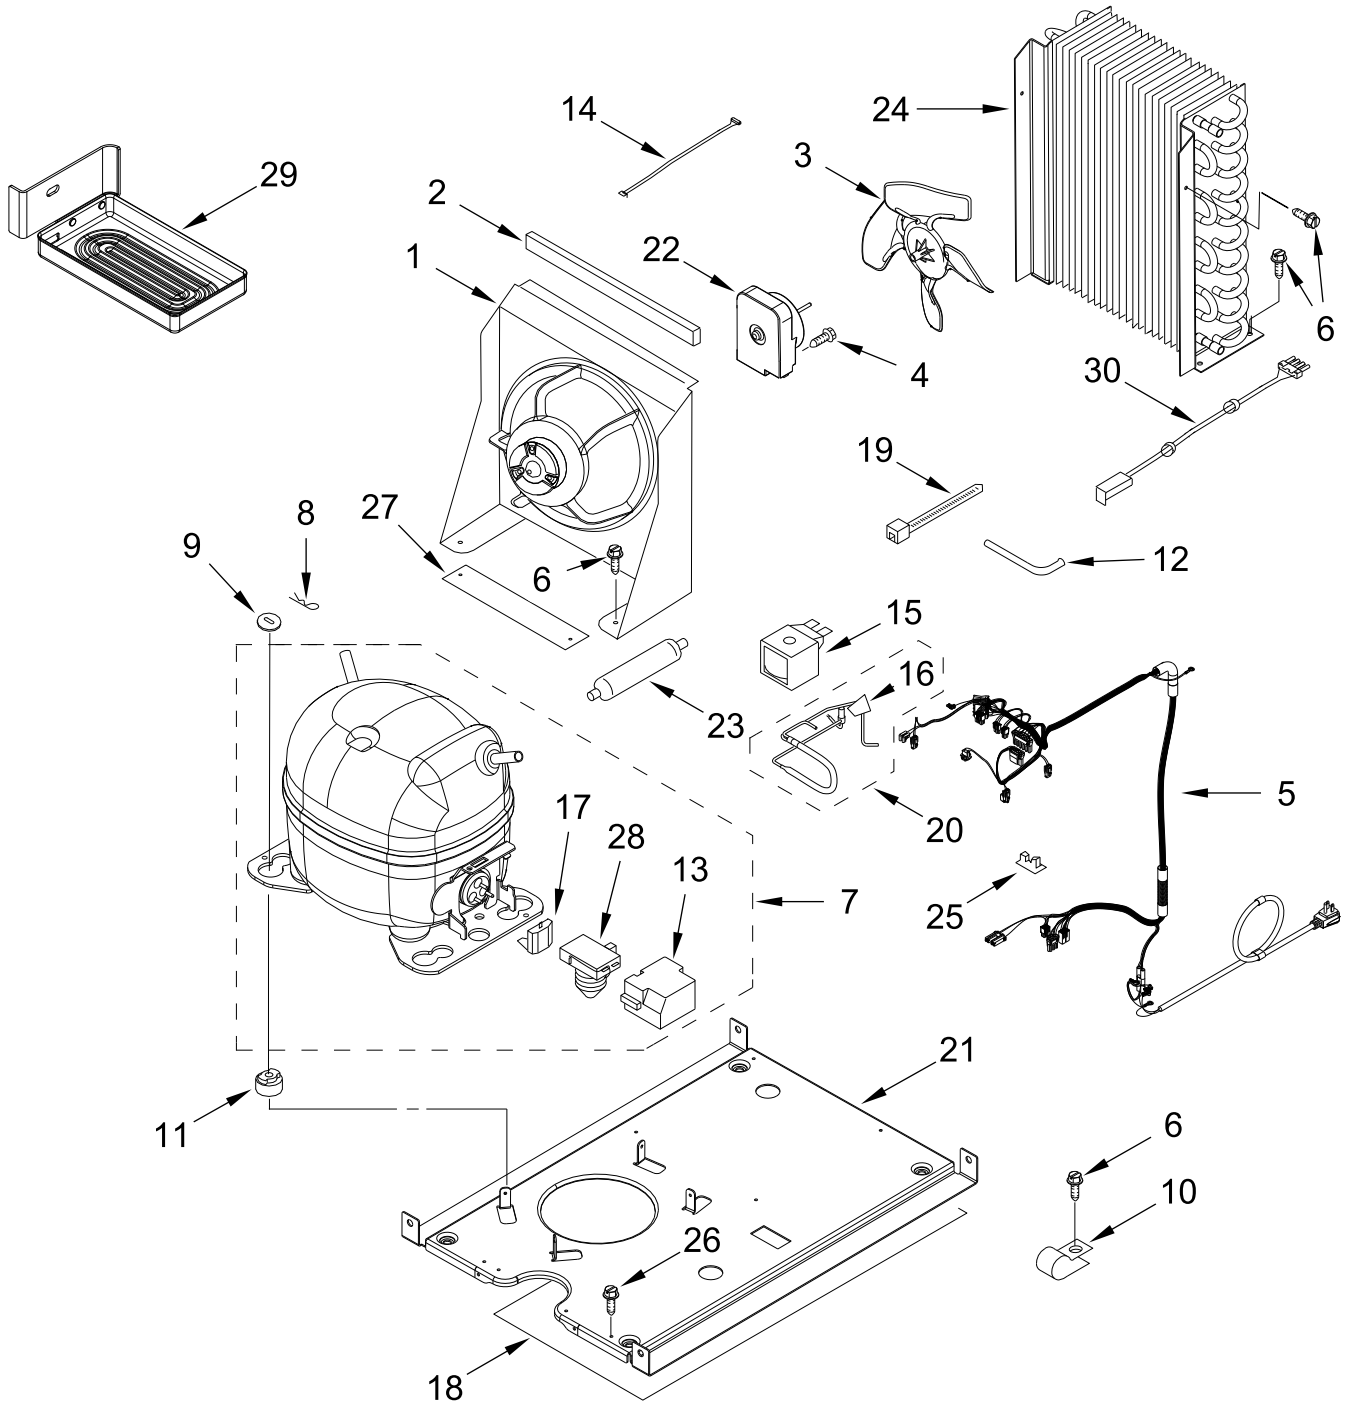

UNIT PARTS

UNIT PARTS

<u>Illus.</u> <u>No.</u>	<u>Part No.</u>	<u>Description</u>	<u>Illus.</u> <u>No.</u>	<u>Part No.</u>	<u>Description</u>	<u>Illus.</u> <u>No.</u>	<u>Part No.</u>	<u>Description</u>
1	2185532	Bracket, Fan Mounting	13	2208371	Cover, Terminal	27	2217397	Pad, Foam
2	2185675	Pad, Foam	14	W11086824	Wire Assembly, Jumper	28	2217224	Device, Start
3	2188935	Blade, Fan	15	W10206473	Coil, Solenoid	29	W10615506	Tray, Drip
4	8281196	Screw	16	759113	Body, Solenoid Valve	30	2187629	Jumper, Wire (Condenser Fan)
5	W10917834	Assembly, Cabinet Wire	17	W10783194	Protector, Overload			REFRIGERANT CHARGE
6	304392	Screw	18	W10282061	Shield, Heat			5.75 oz. (R-134A)
7	W10536005	Compressor	19	2185788	Clamp, Cable			
8	A201435	Clip, Compressor Mounting	20	W10534030	Valve, Hot Gas			
9	A201441	Shim	21	2217445	Base, Unit			
10	2185960	Clamp, Power Cord	22	W10909377	Motor, Condenser Fan			
11	2217318	Grommet, Compressor	23	W10200037	Drier			
12	W10528572	Tube, Process	24	2313624	Condenser			
			25	1115375	Clip, Wiring			
			26	488500	Screw