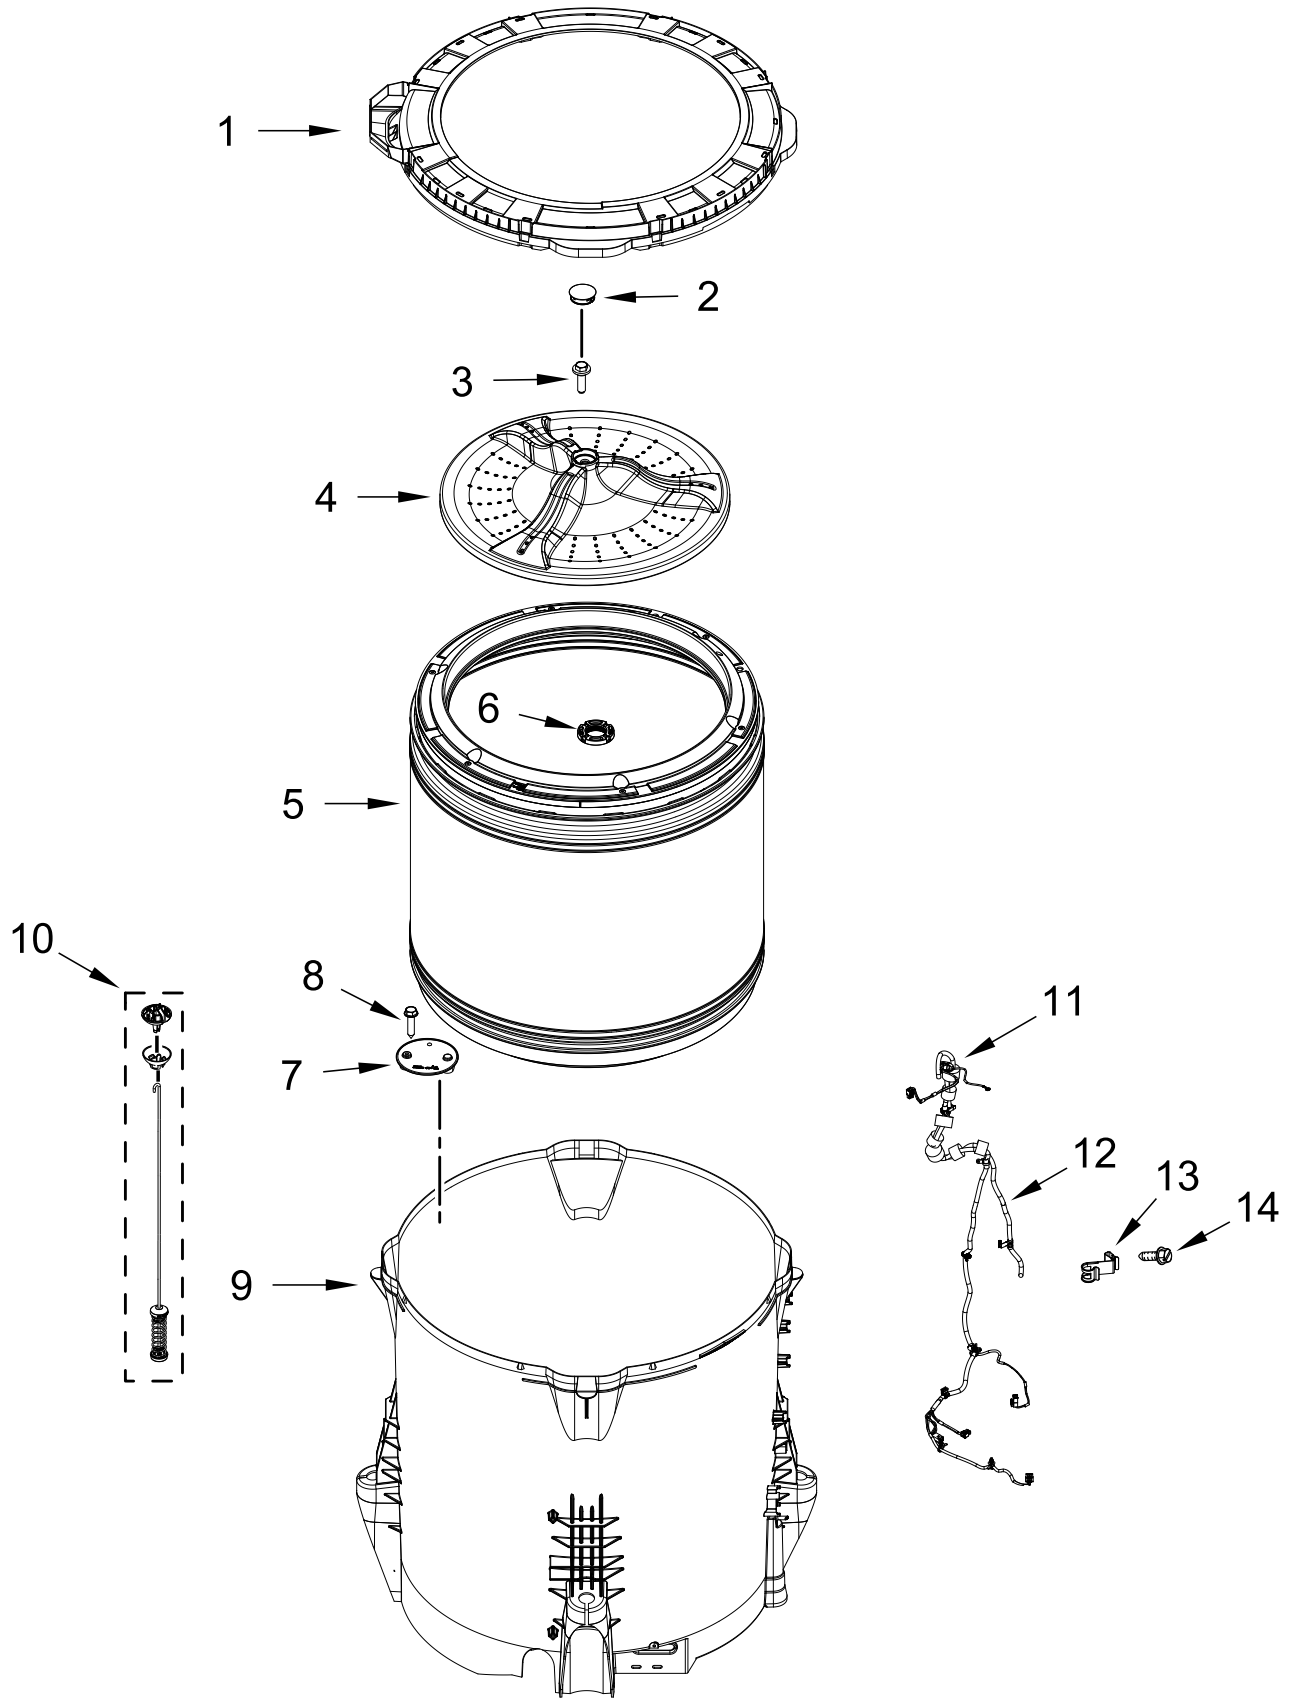

BASKET AND TUB PARTS

BASKET AND TUB PARTS

<u>Illus. No.</u>	<u>Part No.</u>	<u>Description</u>	<u>Illus. No.</u>	<u>Part No.</u>	<u>Description</u>	<u>Illus. No.</u>	<u>Part No.</u>	<u>Description</u>
1	W11352092	Tub Ring	8	8533928	Screw	12	W10590949	Hose, Pressure Switch
2	W10609549	Cap, Impeller	9	W11219115	Tub	13	W11284522	Clip, Harness
3	W10625252	Screw	10	W11171694	Damper Assembly, Tub Suspension (Set Of 4-Includes Suspension Bushings and Suspension Balls)	14	8533943	Screw
4	W10834917	Impeller (Washplate)						
5	W11459626	Basket Assembly						
6	W11183985	Basket, Lock Nut						
7	W11089264	Filter, Drain Pump	11	W11335100	Harness, Lower