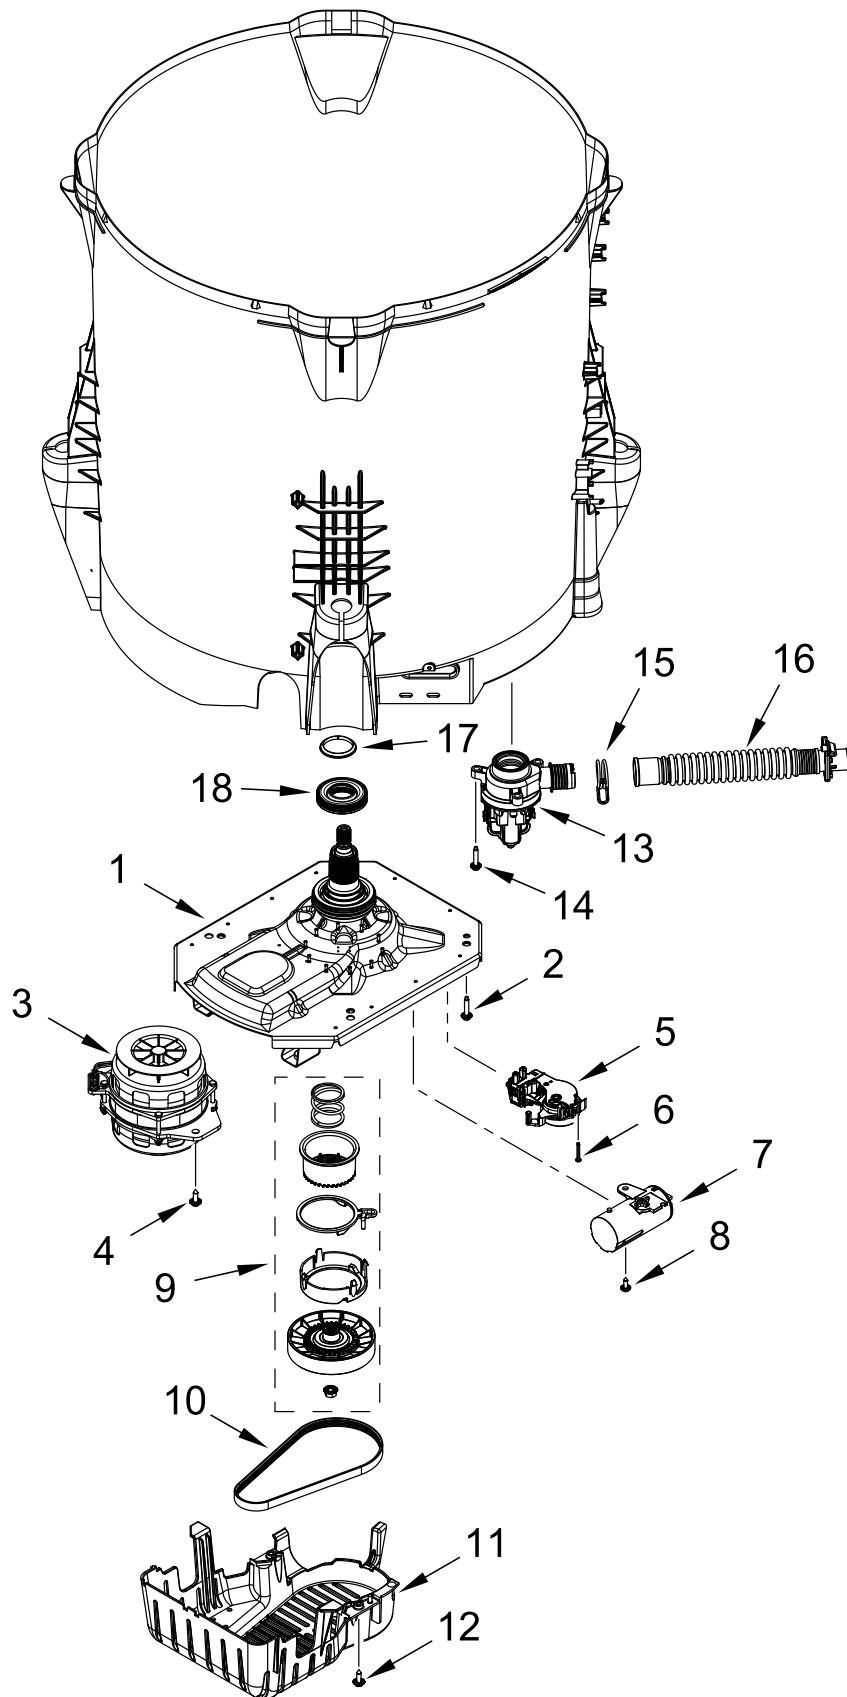

GEARCASE, MOTOR AND PUMP PARTS

GEARCASE, MOTOR AND PUMP PARTS

<u>Illus.</u> <u>No.</u>	<u>Part No.</u>	<u>Description</u>	<u>Illus.</u> <u>No.</u>	<u>Part No.</u>	<u>Description</u>	<u>Illus.</u> <u>No.</u>	<u>Part No.</u>	<u>Description</u>
1	W11164183	Gearcase Assembly	8	W10142728	Screw	14	W10004910	Screw
2	W10249633	Screw	9	W10721967	Splutch Kit (60Hz)	15	8317496	Clamp, Hose
3	W10677723	Motor, Drive	10	W10808317	Belt, Drive	16	W11687191	Hose, Inner Drain Assembly
4	W10094780	Screw	11	W11087188	Shield, Pulley Cover	17	W11218170	Washer, Thrust
5	W11398781	Actuator, Shift	12	357640	Screw	18	W10447972	Seal, Tub
6	9741052	Screw	13	W11259498	Pump Assembly, Drain			
7	W11162560	Capacitor, Motor Run