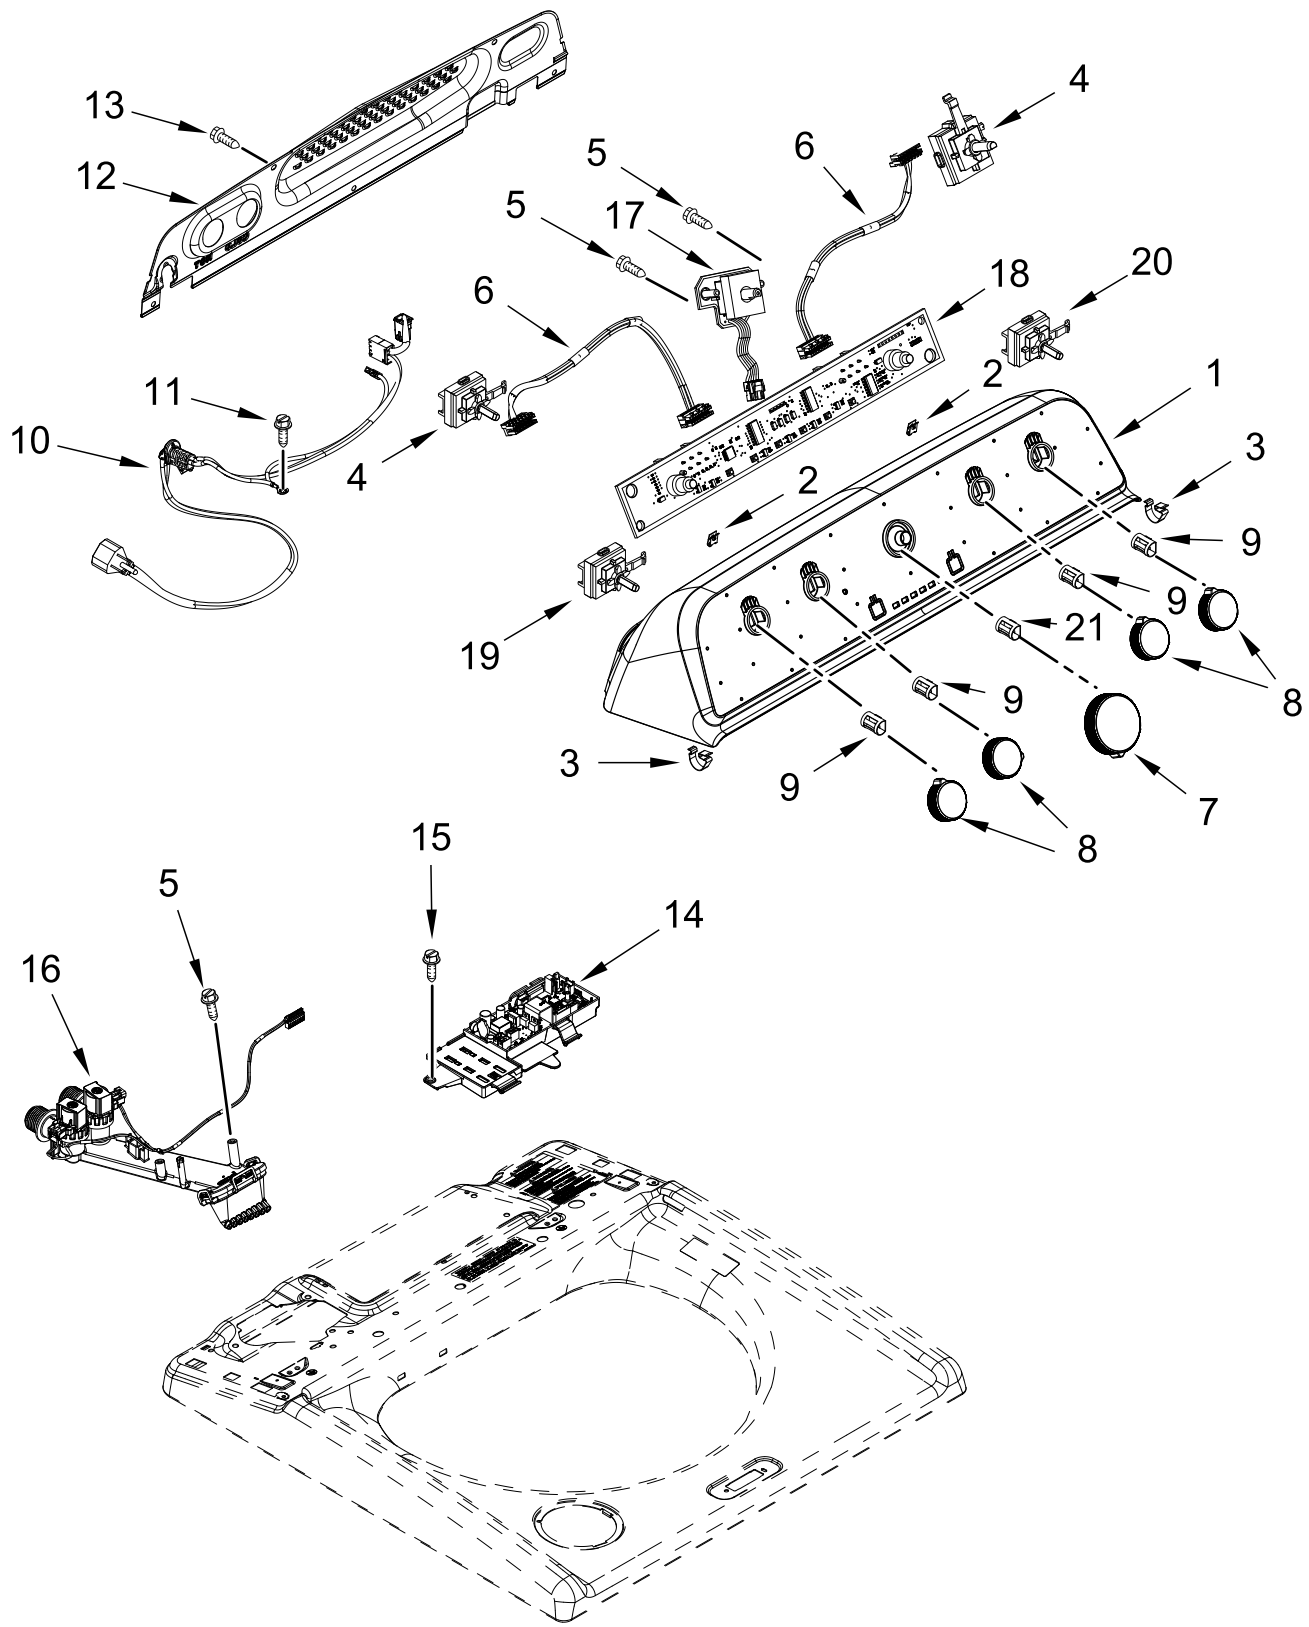

# CONSOLE AND WATER INLET PARTS

# CONSOLE AND WATER INLET PARTS

<u>Illus.</u> <u>No.</u>	<u>Part No.</u>	<u>Description</u>	<u>Illus.</u> <u>No.</u>	<u>Part No.</u>	<u>Description</u>	<u>Illus.</u> <u>No.</u>	<u>Part No.</u>	<u>Description</u>
1	W11700199	Console Assembly	9	688805	Clip, Spring	16	W11385821	Water Inlet Assembly (Complete)
2	W10298336	Nut, "U"	10	W11335102	Power Cord Assembly	17	W11609449	Encoder, PCA
3	8312709	Clip, Console	11	3400076	Screw	18	W11612331	HMI
4	W10414411	Switch, Rotary Encoder (5 Position)	12	W10611544	Panel, Console Rear Cover	19	W10414381	Switch, Rotary Encoder (2 Position)
5	9740848	Screw	13	W10660565	Screw	20	W10414398	Switch, Rotary Encoder (4 Position)
6	W11437973	Harness, Upper	14	W11725664	Control Unit Assembly, Machine and Motor	21	8536939	Clip, Spring
7	W11328381	Knob, Large						
8	W11398762	Knob, Small	15	693995	Screw			

# BASKET AND TUB PARTS

<u>Illus. No.</u>	<u>Part No.</u>	<u>Description</u>	<u>Illus. No.</u>	<u>Part No.</u>	<u>Description</u>	<u>Illus. No.</u>	<u>Part No.</u>	<u>Description</u>
1	W11352092	Tub Ring	8	8533928	Screw	12	W10590949	Hose, Pressure Switch
2	W10609549	Cap, Impeller	9	W11219115	Tub	13	W11284522	Clip, Harness
3	W10625252	Screw	10	W11171694	Damper Assembly, Tub Suspension (Set Of 4-Includes Suspension Bushings and Suspension Balls)	14	8533943	Screw
4	W10834917	Impeller (Washplate)						
5	W11459626	Basket Assembly						
6	W11183985	Basket, Lock Nut						
7	W11089264	Filter, Drain Pump	11	W11335100	Harness, Lower			

## PAINT, BULK (1 QT.)

<u>Illus. No.</u>	<u>Part No.</u>	<u>Description</u>
	799344	White (Uncut)