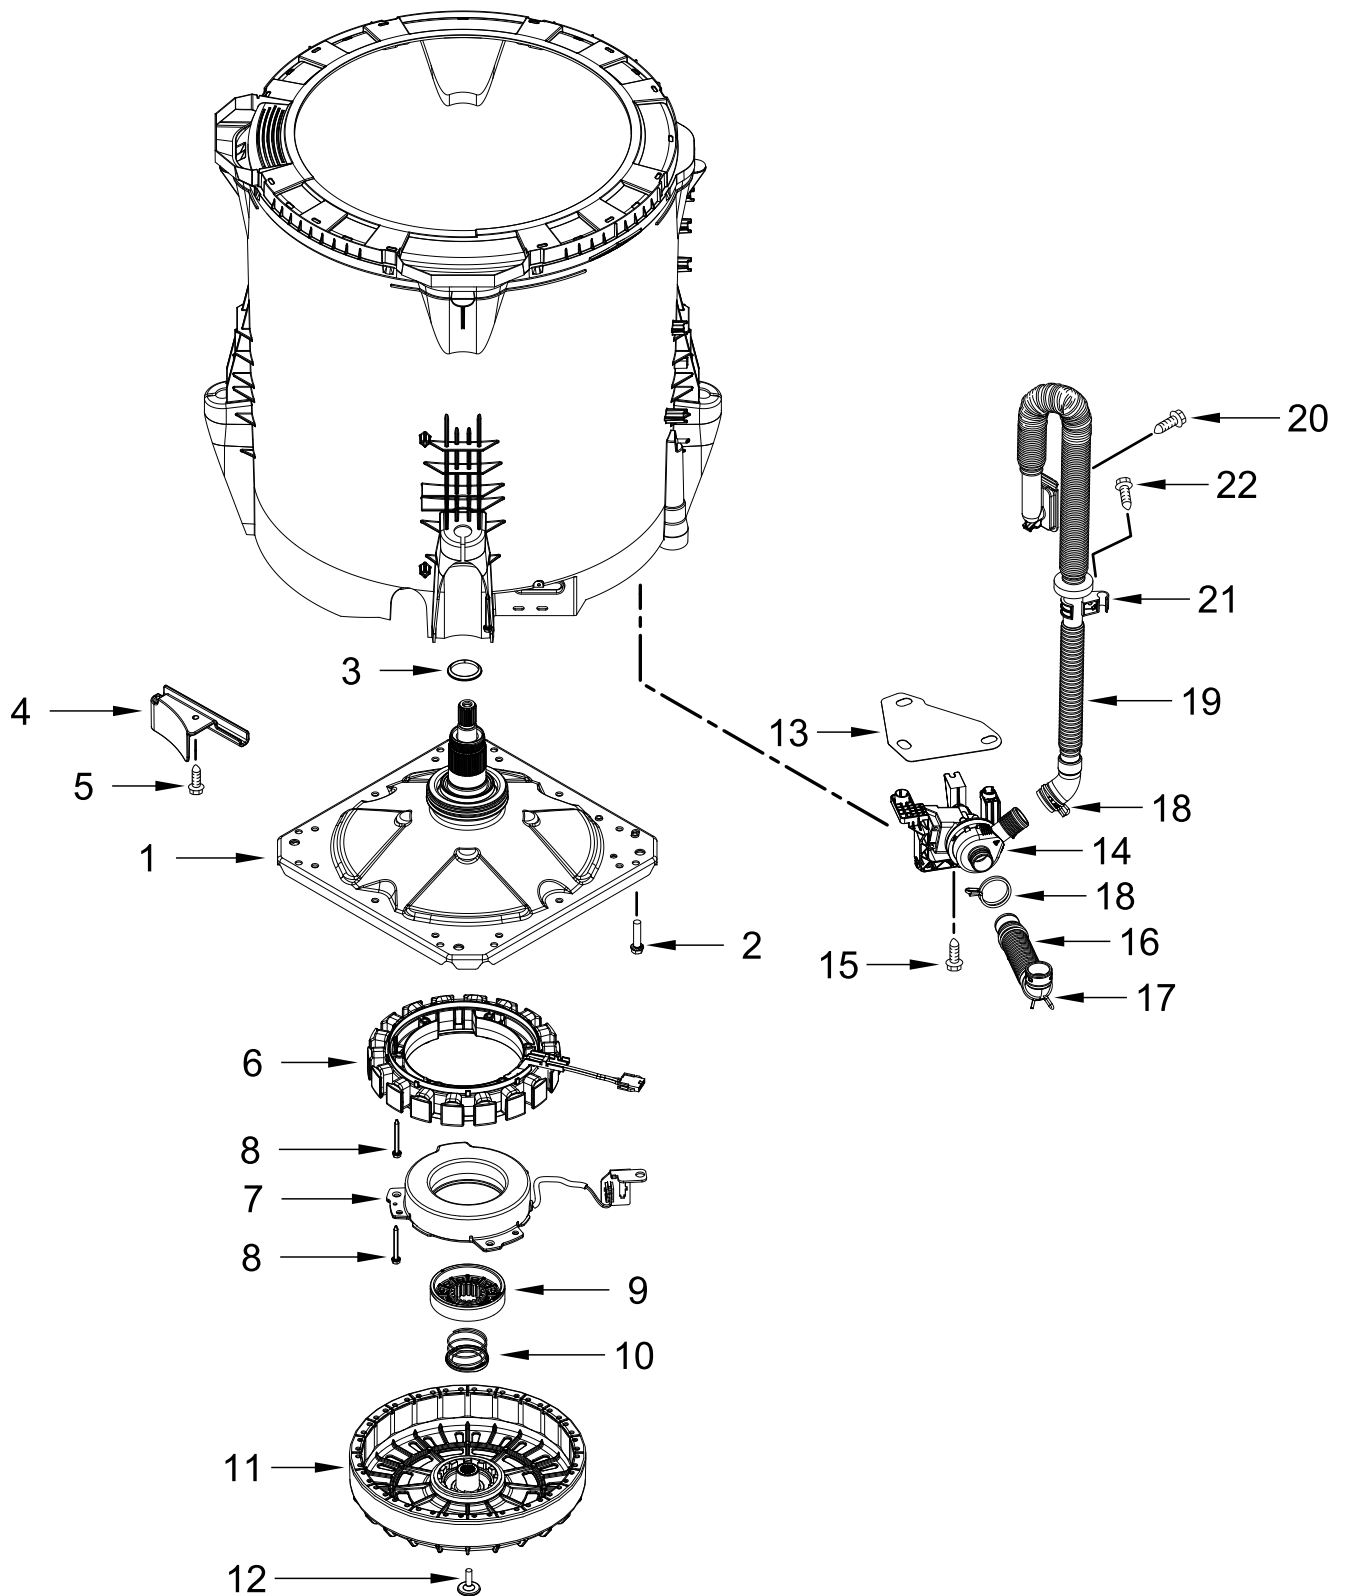

CONSOLE PARTS

CONSOLE PARTS

<u>Illus.</u> <u>No.</u>	<u>Part No.</u>	<u>Description</u>
1	W11130429	Assembly, Fascia
2	W11232465	Harness, UI

<u>Illus.</u> <u>No.</u>	<u>Part No.</u>	<u>Description</u>
3		Assembly, Console
	W11447379	White
	W11447380	Chrome Shadow
4	8312709	Clip, Console

<u>Illus.</u> <u>No.</u>	<u>Part No.</u>	<u>Description</u>
5	W10298336	Nut, "U"
6	9740848	Screw
7	W11129559	Panel, Console Rear
8	W10660565	Screw

BASKET AND TUB PARTS

BASKET AND TUB PARTS

<u>Illus. No.</u>	<u>Part No.</u>	<u>Description</u>	<u>Illus. No.</u>	<u>Part No.</u>	<u>Description</u>	<u>Illus. No.</u>	<u>Part No.</u>	<u>Description</u>
1	W11094304	Tub Ring	8	W11089264	Filter, Drain Pump	12	8572540	Hose Pressure Switch
2	W10609549	Cap, Impeller	9	8533928	Screw	13	W10005430	Clamp, Cable
3	W10625252	Screw	10	W11187091	Damper Assembly, Tub Suspension (Set Of 4-Includes Suspension Bushings and Suspension Balls)	14	3400076	Screw
4	W10834917	Impeller (Washplate)						
5	W11178227	Basket Assembly						
6	W11183985	Basket, Lock Nut						
7	W11219115	Tub	11	W11130936	Harness, Lower			

GEARCASE, MOTOR AND PUMP PARTS

GEARCASE, MOTOR AND PUMP PARTS

<u>Illus.</u> <u>No.</u>	<u>Part No.</u>	<u>Description</u>	<u>Illus.</u> <u>No.</u>	<u>Part No.</u>	<u>Description</u>	<u>Illus.</u> <u>No.</u>	<u>Part No.</u>	<u>Description</u>
1	W11185701	Drive Assembly	10	W10006494	Assembly, Spring	19	W11291620	Hose, Internal Drain
2	W10249633	Screw	11	W10006483	Stator, Motor	20	9740848	Screw
3	W11218170	Washer, Thrust	12	W10636382	Screw	21	W10652932	Clip, Hose
4	W10673062	Harness Shield - Motor	13	W10894129	Shield, Heat	22	8533943	Screw
5	3400076	Screw	14	W11263349	Pump Assembly, Drain			
6	W10006482	Rotor, Motor	15	W10004910	Screw			
7	W10905022	Assembly, Clutch	16	W10763259	Hose, Tub to Pump			
8	W10644129	Screw	17	8317496	Clamp, Hose			
9	W10905025	Slider	18	W11375994	Clamp, Hose			