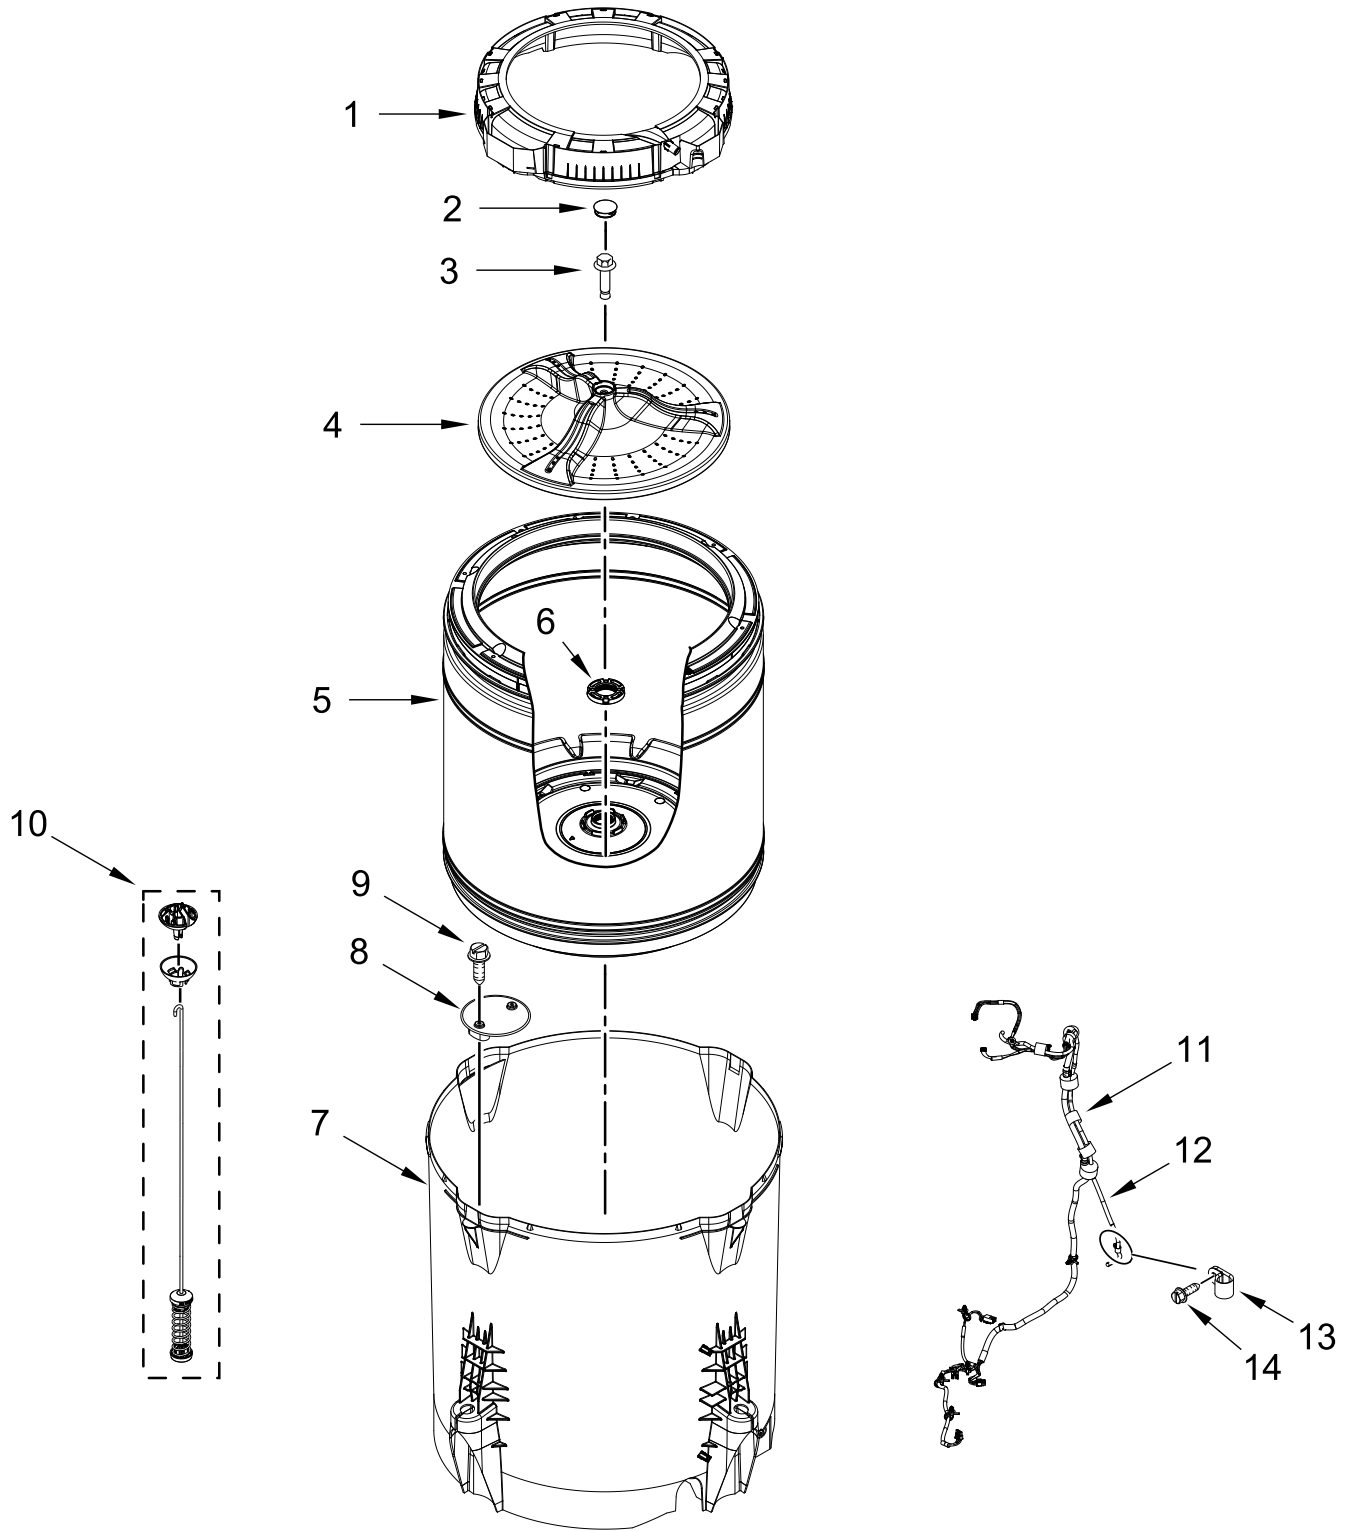

CONSOLE PARTS

CONSOLE PARTS

<u>Illus.</u> <u>No.</u>	<u>Part No.</u>	<u>Description</u>
1	W11130429	Assembly, Fascia
2	W11232465	Harness, UI

<u>Illus.</u> <u>No.</u>	<u>Part No.</u>	<u>Description</u>
3		Assembly, Console
	W11447379	White
	W11447380	Chrome Shadow
4	8312709	Clip, Console

<u>Illus.</u> <u>No.</u>	<u>Part No.</u>	<u>Description</u>
5	W10298336	Nut, "U"
6	9740848	Screw
7	W11129559	Panel, Console Rear
8	W10660565	Screw

BASKET AND TUB PARTS

BASKET AND TUB PARTS

<u>Illus. No.</u>	<u>Part No.</u>	<u>Description</u>	<u>Illus. No.</u>	<u>Part No.</u>	<u>Description</u>	<u>Illus. No.</u>	<u>Part No.</u>	<u>Description</u>
1	W11094304	Tub Ring	8	W11089264	Filter, Drain Pump	12	8572540	Hose Pressure Switch
2	W10609549	Cap, Impeller	9	8533928	Screw	13	W10005430	Clamp, Cable
3	W10625252	Screw	10	W11187091	Damper Assembly, Tub Suspension (Set Of 4-Includes Suspension Bushings and Suspension Balls)	14	3400076	Screw
4	W10834917	Impeller (Washplate)						
5	W11178227	Basket Assembly						
6	W11183985	Basket, Lock Nut						
7	W11219115	Tub	11	W11130936	Harness, Lower			