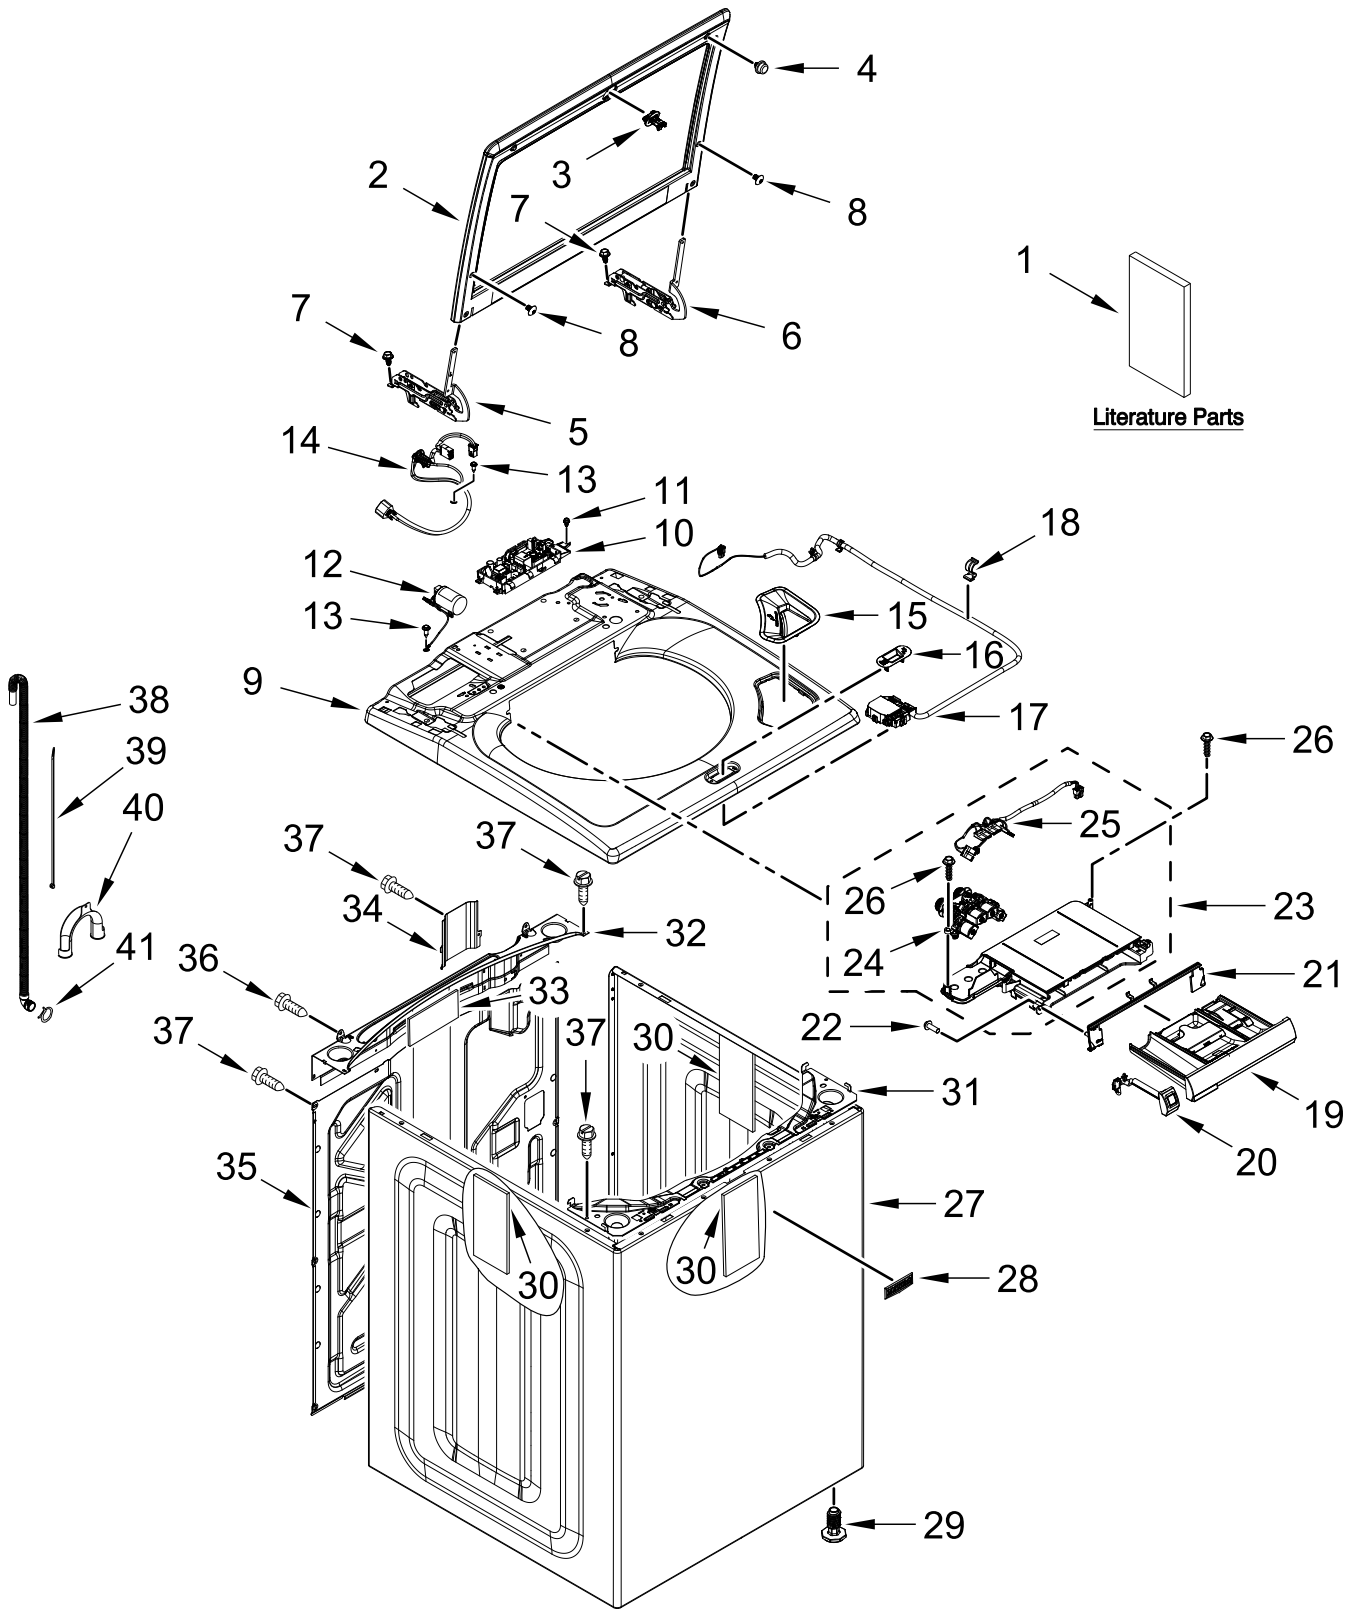

AUTOMATIC WASHER

MODELS:

MVW7232HW2 (White)

MVW7232HC2 (Chrome Shadow)

TOP AND CABINET PARTS

TOP AND CABINET PARTS

<u>Illus. No.</u>	<u>Part No.</u>	<u>Description</u>	<u>Illus. No.</u>	<u>Part No.</u>	<u>Description</u>	<u>Illus. No.</u>	<u>Part No.</u>	<u>Description</u>
1		Literature Parts	15		Bezel, Bleach Dispenser	25	W11524850	Harness, Valve
	W11197727	Owners Manual		W11175757	White	26	97787	Screw
	W11556494	Quick Reference Guide		W11175760	Grey	27		Cabinet
	W11643605	Energy Guide	16		Bezel, Lid Lock		W10677265	White
	W11197745	Tech Sheet		W11215078	White		W10677266	Chrome Shadow
	W11580992	Wiring Diagram		W11215091	Grey	28	W10612925	Badge
2		Assembly, Lid (Glass)	17	W11543566	Assembly, Lid Lock	29	W10687506	Foot Assembly, Leveling
	W11128271	Tempest Grey	18	90016	Clip, Harness	30	W10688364	Absorber, Impact
3	W11091027	Strike Assembly	19		Assembly, Dispenser Drawer	31	W11381327	Channel, Top Front
4	W10631074	Bumper, Lid		W11042242	White	32	W10512626	Channel, Top Rear
5	W11128305	Hinge, Lid (Left)		W11239953	Grey	33	8564458	Absorber, Impact
6	W11128306	Hinge, Lid (Right)	20		Assembly, Faucet Switch	34	W10676061	Cover, Harness
7	W10142728	Screw		W11082600	White	35	W11417171	Panel, Rear
8	W11183686	Screw		W11246872	Grey	36	W10567155	Screw
9		Top			Assembly, Dispenser Bezel	37	W10660565	Screw
	W11126896	White	21			38	W11203364	Hose, Outer Drain Assembly
	W11126897	Chrome Shadow		W11375988	White	39	W10339879	Tie, Cable
10	W11675186	Control Unit Assembly, Machine and Motor		W11375989	Grey	40	W10280024	U-Bend, Drain Hose
11	693995	Screw	22	9740848	Screw	41	356138	Clamp, Hose
12	W11033573	Assembly, Line Filter	23	W11570268	Assembly, Dispenser Housing & Inlet Valve			
13	3400076	Screw	24	W11528768	Valve, Water Inlet			
14	W11112935	Power Cord						