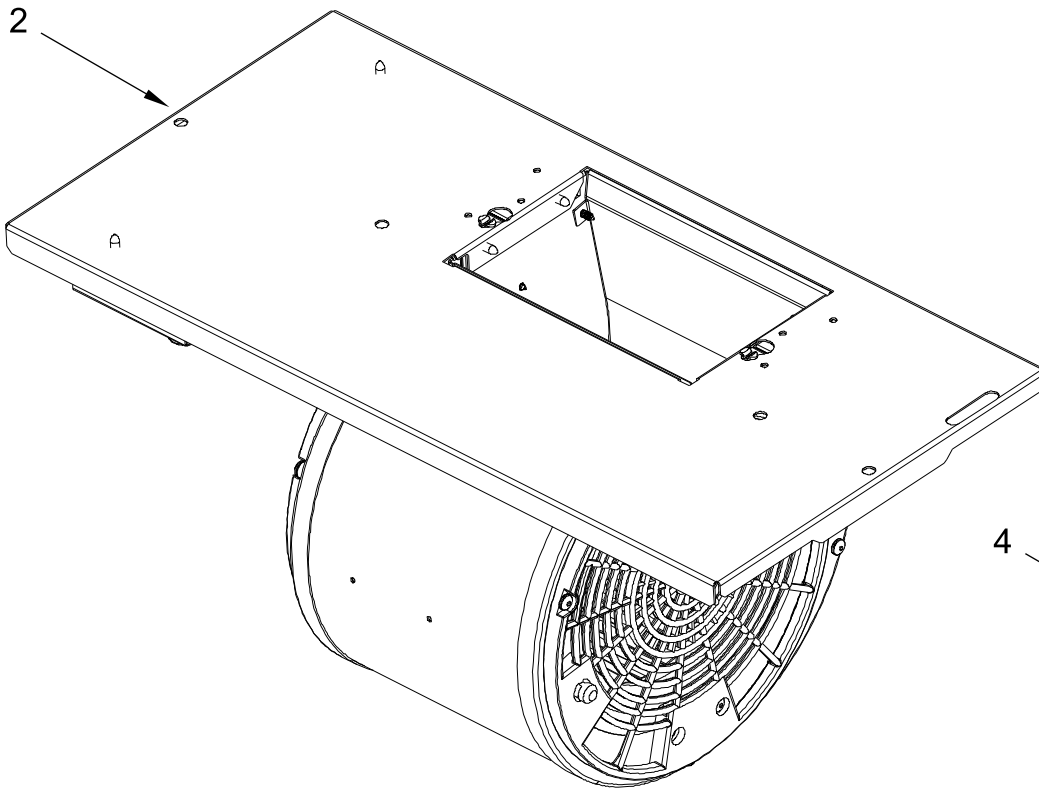

HOOD AND VENTILATION SYSTEMS
585 CFM Internal Blower

MODELS:

UXB0585KYS0

MOTOR PARTS

Literature Parts

MOTOR PARTS

<u>Illus.</u> <u>No.</u>	<u>Part No.</u>	<u>Description</u>
1	W11554519	Literature Parts Instructions, Installation

<u>Illus.</u> <u>No.</u>	<u>Part No.</u>	<u>Description</u>
2	W11688336	Assembly, Blower Motor (585 CFM) (Only For Service)

<u>Illus.</u> <u>No.</u>	<u>Part No.</u>	<u>Description</u>
3	W11245979	Capacitor (25 MF)
4	W11689196	Hardware, Installation