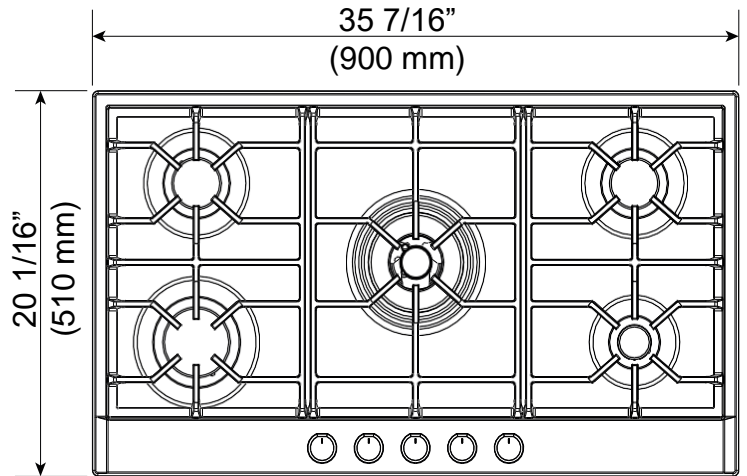

## 36" DESIGNER SERIES GAS COOKTOP

| Specifications              |                          |
|-----------------------------|--------------------------|
| <b>Model Number</b>         | <b>VDGCT536FSS</b>       |
| <b>General Features</b>     |                          |
| Size                        | 36"                      |
| Type                        | Gas                      |
| Liquid Propane (LP)         | Kit included             |
| Colors                      | Stainless Steel          |
| Control Knobs               | Soft Touch w/ Chrome Cap |
| Power Requirements          | 120 Volt 60Hz. 15 Amp    |
| <b>Cook Top Features</b>    |                          |
| Burners                     | 5                        |
| Left Front                  | 10,000 BTU               |
| Right Front                 | 4,000 BTU                |
| Center – Dual Ring          | 18,000 BTU – outer ring  |
| Left Rear                   | 7,000 BTU                |
| Right Rear                  | 7,000 BTU                |
| Grates and Caps             | Cast Iron                |
| Continuous Grates           | Yes                      |
| Flame Failure Safety Device | Yes                      |
| <b>Dimensions</b>           |                          |
| <b>Cut Out</b>              |                          |
| Width (in)                  | 33 5/64                  |
| Depth (in)                  | 18 57/64                 |
| <b>Overall</b>              |                          |
| Width (in)                  | 35 7/16                  |
| Undercounter Thickness (in) | 2                        |
| Depth (in)                  | 20 1/16                  |